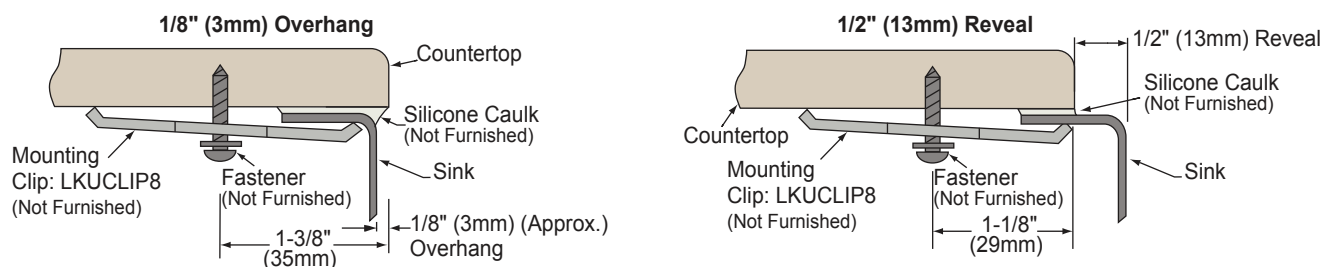

Installation Profile

In keeping with our policy of continuing product improvement, Elkay reserves the right to change product specifications without notice. Please visit elkay.com for the most current version of Elkay product specification sheets.

This specification describes an Elkay product with design, quality, and functional benefits to the user. When making a comparison of other producers' offerings, be certain these features are not overlooked.