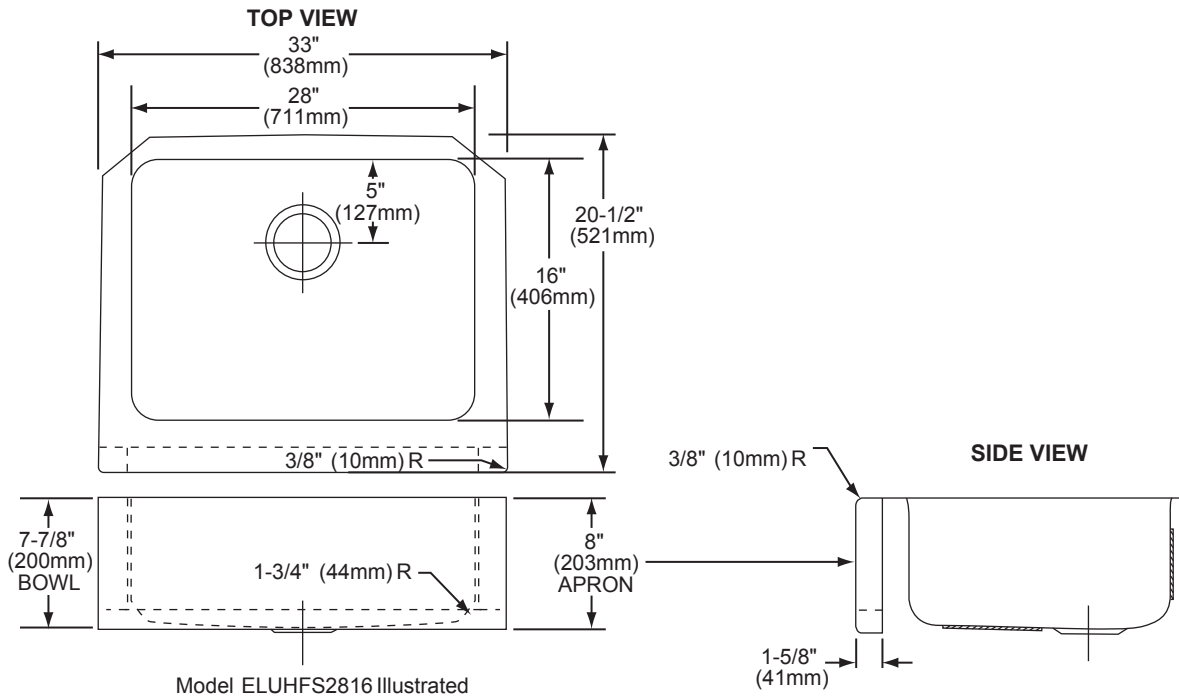

GENERAL

Highest quality sink, with integral apron, formed of #18 (1.2mm) gauge, type 304 (18-8) nickel bearing stainless steel. Undermount.

DESIGN FEATURES

Bowl Depth: 7-7/8" (200mm).

Apron Height: 8" (203mm).

Model ELUHFS2816

SINK PACKAGE(S)

MODEL	SINK	BOTTOM GRID	QTY	DRAIN	QTY
ELUHFS2816DBG	ELUHFS2816	LKWOBG2816SS	1	LK99	1

Installation Profile

In keeping with our policy of continuing product improvement, Elkay reserves the right to change product specifications without notice. Please visit elkay.com for the most current version of Elkay product specification sheets.

**Gourmet Undermount
Single Bowl Sink with Apron
Model ELUHFS2816**

SINK DIMENSIONS*

Model Number	Overall		Inside Bowl			Minimum Cabinet Size
	L	W	L	W	D	
ELUHFS2816	33 (838mm)	20 ¹ / ₂ (521mm)	28 (711mm)	16 (406mm)	7 ⁷ / ₈ (200mm)	36 (914mm)

*Length is left to right. Width is front to back.

In keeping with our policy of continuing product improvement, Elkay reserves the right to change product specifications without notice. Please visit elkay.com for the most current version of Elkay product specification sheets.