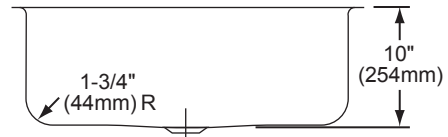

**Gourmet Undermount Single Bowl Sink
Model ELUH2816 Series**

**ELKAY®
SPECIFICATIONS**

SINK DIMENSIONS*

Model Number	Overall		Inside Each Bowl			Outout in Countertop	Minimum Cabinet Size
	L	W	L	W	D		
ELUH2816	30 ¹ / ₂ (775mm)	18 ¹ / ₂ (470mm)	28 (711mm)	16 (406mm)	7 ¹ / ₂ (191mm)	See Template**	36 (914mm)
ELUH281610	30 ¹ / ₂ (775mm)	18 ¹ / ₂ (470mm)	28 (711mm)	16 (406mm)	10 (254mm)		36 (914mm)
ELUH281612	30 ¹ / ₂ (775mm)	18 ¹ / ₂ (470mm)	28 (711mm)	16 (406mm)	11 ¹ / ₂ (292mm)		36 (914mm)

*Length is left to right. Width is front to back.
**Template #1000001414 is packed with every sink.

Model ELUH2816 Series

Model ELUH281610 Series

Model ELUH281612 Series

In keeping with our policy of continuing product improvement, Elkay reserves the right to change product specifications without notice. Please visit elkay.com for the most current version of Elkay product specification sheets.