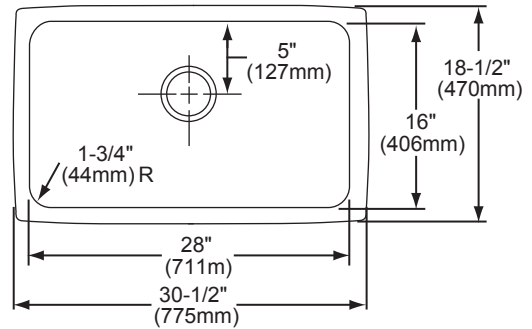

**Gourmet Undermount Single Bowl Sink
Model ELUH2816 Series**

**ELKAY®
SPECIFICATIONS**

SINK DIMENSIONS*

Model Number	Overall		Inside Each Bowl			Outout in Countertop	Minimum Cabinet Size
	L	W	L	W	D		
ELUH2816	30 ¹ / ₂ (775mm)	18 ¹ / ₂ (470mm)	28 (711mm)	16 (406mm)	7 ¹ / ₂ (191mm)	See Template**	36 (914mm)
ELUH281610	30 ¹ / ₂ (775mm)	18 ¹ / ₂ (470mm)	28 (711mm)	16 (406mm)	10 (254mm)		36 (914mm)
ELUH281612	30 ¹ / ₂ (775mm)	18 ¹ / ₂ (470mm)	28 (711mm)	16 (406mm)	11 ¹ / ₂ (292mm)		36 (914mm)

*Length is left to right. Width is front to back.
**Template #1000001414 is packed with every sink.

Model ELUH2816 Series

Model ELUH281610 Series

Model ELUH281612 Series

In keeping with our policy of continuing product improvement, Elkay reserves the right to change product specifications without notice. Please visit elkay.com for the most current version of Elkay product specification sheets.