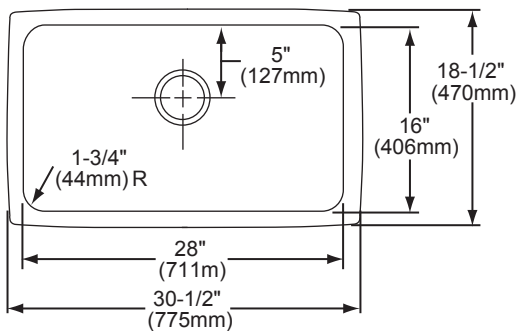

**Gourmet Undermount Single Bowl Sink
Model ELUH2816 Series**

**ELKAY®
SPECIFICATIONS**

SINK DIMENSIONS*

Model Number	Overall		Inside Each Bowl			Outout in Countertop	Minimum Cabinet Size
	L	W	L	W	D		
ELUH2816	30 ¹ / ₂ (775mm)	18 ¹ / ₂ (470mm)	28 (711mm)	16 (406mm)	7 ¹ / ₂ (191mm)	See Template**	36 (914mm)
ELUH281610	30 ¹ / ₂ (775mm)	18 ¹ / ₂ (470mm)	28 (711mm)	16 (406mm)	10 (254mm)		36 (914mm)
ELUH281612	30 ¹ / ₂ (775mm)	18 ¹ / ₂ (470mm)	28 (711mm)	16 (406mm)	11 ¹ / ₂ (292mm)		36 (914mm)

*Length is left to right. Width is front to back.
**Template #1000001414 is packed with every sink.

Model ELUH2816 Series

Model ELUH281610 Series

Model ELUH281612 Series

In keeping with our policy of continuing product improvement, Elkay reserves the right to change product specifications without notice. Please visit elkay.com for the most current version of Elkay product specification sheets.