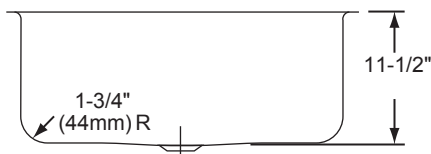

**Gourmet Undermount Single Bowl Sink
Model ELUH2816 Series**

**ELKAY®
SPECIFICATIONS**

SINK DIMENSIONS*

Model Number	Overall		Inside Each Bowl			Outout in Countertop	Minimum Cabinet Size
	L	W	L	W	D		
ELUH2816	30 ¹ / ₂ (775mm)	18 ¹ / ₂ (470mm)	28 (711mm)	16 (406mm)	7 ¹ / ₂ (191mm)	See Template**	36 (914mm)
ELUH281610	30 ¹ / ₂ (775mm)	18 ¹ / ₂ (470mm)	28 (711mm)	16 (406mm)	10 (254mm)		36 (914mm)
ELUH281612	30 ¹ / ₂ (775mm)	18 ¹ / ₂ (470mm)	28 (711mm)	16 (406mm)	11 ¹ / ₂ (292mm)		36 (914mm)

*Length is left to right. Width is front to back.
**Template #1000001414 is packed with every sink.

Model ELUH2816 Series

Model ELUH281610 Series

Model ELUH281612 Series

In keeping with our policy of continuing product improvement, Elkay reserves the right to change product specifications without notice. Please visit elkay.com for the most current version of Elkay product specification sheets.