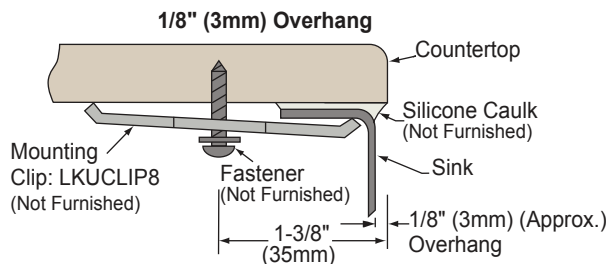

Installation Profile

In keeping with our policy of continuing product improvement, Elkay reserves the right to change product specifications without notice. Please visit elkay.com for the most current version of Elkay product specification sheets.

This specification describes an Elkay product with design, quality, and functional benefits to the user. When making a comparison of other producers' offerings, be certain these features are not overlooked.