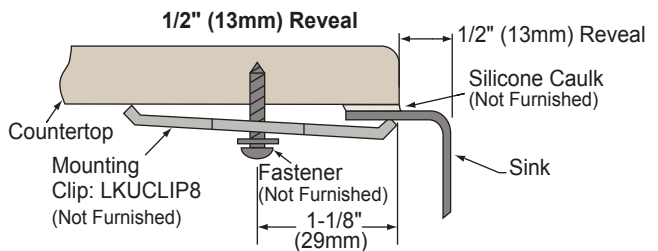

Installation Profile

In keeping with our policy of continuing product improvement, Elkay reserves the right to change product specifications without notice. Please visit elkay.com for the most current version of Elkay product specification sheets.

This specification describes an Elkay product with design, quality, and functional benefits to the user. When making a comparison of other producers' offerings, be certain these features are not overlooked.