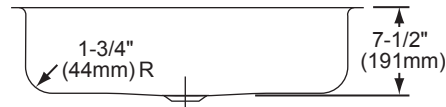

**Gourmet Undermount Single Bowl Sink
Model ELUH2816 Series**

**ELKAY®
SPECIFICATIONS**

SINK DIMENSIONS*

Model Number	Overall		Inside Each Bowl			Outout in Countertop	Minimum Cabinet Size
	L	W	L	W	D		
ELUH2816	30 ¹ / ₂ (775mm)	18 ¹ / ₂ (470mm)	28 (711mm)	16 (406mm)	7 ¹ / ₂ (191mm)	See Template**	36 (914mm)
ELUH281610	30 ¹ / ₂ (775mm)	18 ¹ / ₂ (470mm)	28 (711mm)	16 (406mm)	10 (254mm)		36 (914mm)
ELUH281612	30 ¹ / ₂ (775mm)	18 ¹ / ₂ (470mm)	28 (711mm)	16 (406mm)	11 ¹ / ₂ (292mm)		36 (914mm)

*Length is left to right. Width is front to back.
**Template #1000001414 is packed with every sink.

Model ELUH2816 Series

Model ELUH281610 Series

Model ELUH281612 Series

In keeping with our policy of continuing product improvement, Elkay reserves the right to change product specifications without notice. Please visit elkay.com for the most current version of Elkay product specification sheets.