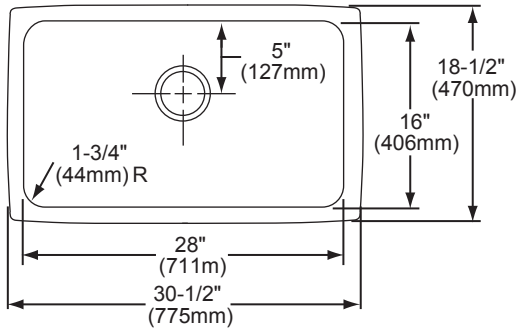

**Gourmet Undermount Single Bowl Sink
Model ELUH2816 Series**

**ELKAY®
SPECIFICATIONS**

SINK DIMENSIONS*

Model Number	Overall		Inside Each Bowl			Outout in Countertop	Minimum Cabinet Size
	L	W	L	W	D		
ELUH2816	30 ¹ / ₂ (775mm)	18 ¹ / ₂ (470mm)	28 (711mm)	16 (406mm)	7 ¹ / ₂ (191mm)	See Template**	36 (914mm)
ELUH281610	30 ¹ / ₂ (775mm)	18 ¹ / ₂ (470mm)	28 (711mm)	16 (406mm)	10 (254mm)		36 (914mm)
ELUH281612	30 ¹ / ₂ (775mm)	18 ¹ / ₂ (470mm)	28 (711mm)	16 (406mm)	11 ¹ / ₂ (292mm)		36 (914mm)

*Length is left to right. Width is front to back.
**Template #1000001414 is packed with every sink.

Model ELUH2816 Series

Model ELUH281610 Series

Model ELUH281612 Series

In keeping with our policy of continuing product improvement, Elkay reserves the right to change product specifications without notice. Please visit elkay.com for the most current version of Elkay product specification sheets.