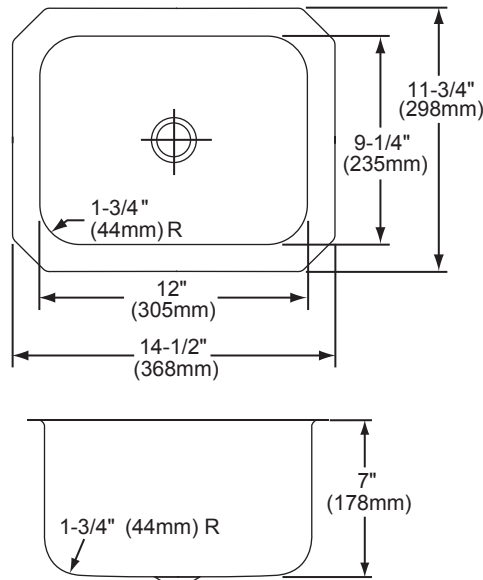

Bowl Depth: 7" (178mm).

Coved Corners: 1-3/4" (44mm) vertical and horizontal radius.

Finish: Exposed surfaces are hand blended to a Lustrous

Highlighted Satin finish.

Underside: Underside of sink is fully protected by heavy duty

**Gourmet Undermount Single Bowl Sink
Model ELUH129**

**ELKAY®
SPECIFICATIONS**

SINK DIMENSIONS*

Model Number	Overall		Inside Bowl			Cutout in Countertop	Minimum Cabinet Size
	L	W	L	W	D		
ELUH129	14 ¹ / ₂ (368mm)	11 ³ / ₄ (298mm)	12 (305mm)	9 ¹ / ₄ (235mm)	7 (178mm)	See Template**	18 (457mm)

*Length is left to right. Width is front to back.

**Template #1000001421 is packed with every sink.

Model ELUH129 Illustrated

In keeping with our policy of continuing product improvement, Elkay reserves the right to change product specifications without notice. Please visit elkay.com for the most current version of Elkay product specification sheets.