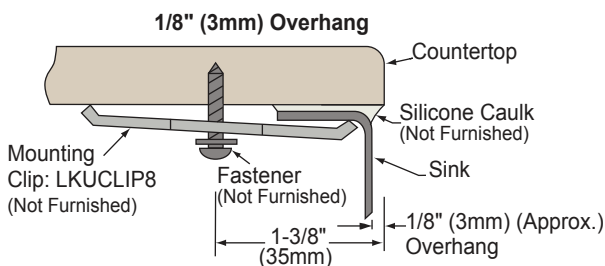

Bowl Depth: 7" (178mm).

Coved Corners: 1-3/4" (44mm) vertical and horizontal radius.

Finish: Exposed surfaces are hand blended to a Lustrous

Highlighted Satin finish.

Underside: Underside of sink is fully protected by heavy duty

Model ELUH129

OPTIONAL ACCESSORIES

Bottom Grid: LKWBG1209SS

Cutting Board (Reveal mount only): CB912

Drain: LK36

Rinsing Basket: LKW RB1209SS

Utensil Caddy for Rinsing Basket: LKWUCSS

Mounting Clip: LKUCLIP8

SINK PACKAGE(S)

MODEL	SINK	BOTTOM GRID	QTY	DRAIN	QTY
ELUH129DBG	ELUH129	LKWBG1209SS	1	LK36	1

Installation Profile

In keeping with our policy of continuing product improvement, Elkay reserves the right to change product specifications without notice. Please visit elkay.com for the most current version of Elkay product specification sheets.

**Gourmet Undermount Single Bowl Sink
Model ELUH129**

**ELKAY®
SPECIFICATIONS**

SINK DIMENSIONS*

Model Number	Overall		Inside Bowl			Cutout in Countertop	Minimum Cabinet Size
	L	W	L	W	D		
ELUH129	14 ¹ / ₂ (368mm)	11 ³ / ₄ (298mm)	12 (305mm)	9 ¹ / ₄ (235mm)	7 (178mm)	See Template**	18 (457mm)