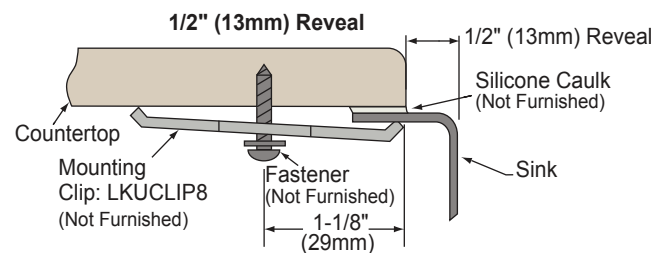

Bowl Depth: 7" (178mm).

Coved Corners: 1-3/4" (44mm) vertical and horizontal radius.

Finish: Exposed surfaces are hand blended to a Lustrous

Highlighted Satin finish.

Underside: Underside of sink is fully protected by heavy duty

Model ELUH129

OPTIONAL ACCESSORIES

Bottom Grid: LKWBG1209SS

Cutting Board (Reveal mount only): CB912

Drain: LK36

Rinsing Basket: LKW RB1209SS

Utensil Caddy for Rinsing Basket: LKWUCSS

Mounting Clip: LKUCLIP8

SINK PACKAGE(S)

MODEL	SINK	BOTTOM GRID	QTY	DRAIN	QTY
ELUH129DBG	ELUH129	LKWBG1209SS	1	LK36	1

Installation Profile

In keeping with our policy of continuing product improvement, Elkay reserves the right to change product specifications without notice. Please visit elkay.com for the most current version of Elkay product specification sheets.

**Gourmet Undermount Single Bowl Sink
Model ELUH129**

**ELKAY®
SPECIFICATIONS**

SINK DIMENSIONS*

Model Number	Overall		Inside Bowl			Cutout in Countertop	Minimum Cabinet Size
	L	W	L	W	D		
ELUH129	14 ¹ / ₂ (368mm)	11 ³ / ₄ (298mm)	12 (305mm)	9 ¹ / ₄ (235mm)	7 (178mm)	See Template**	18 (457mm)