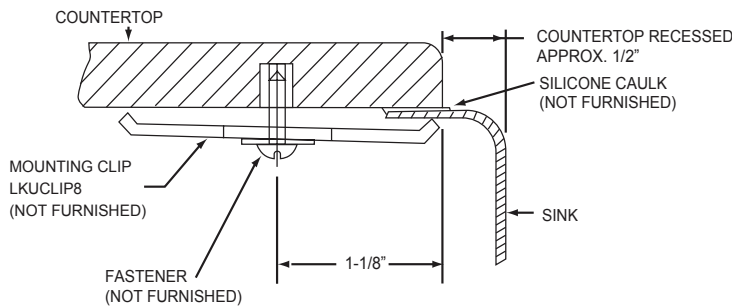

**Gourmet™ Undermount
Double Bowl Sink with Aqua Divide
Model ELUHAQD32179**

**ELKAY®
SPECIFICATIONS**

Sink Dimensions*

Model Number	Overall		Inside Bowl Dimensions (Left)			Inside Bowl Dimensions (Right)			Cutout in Countertop	Minimum Cabinet Size
	L	W	L	W	D	L	W	D		
ELUHAQD32179	32-1/16 (814 mm)	18-1/2" (470 mm)	16-1/2" (419mm)	16-1/2" (419 mm)	9" (229mm)	12-3/16" (310mm)	16-1/2" (419 mm)	9" (229 mm)	See Template**	36" (914 mm)

* - Length is left to right. Width is front to back.
** - Dual mount template is packed with sink.

DUAL TEMPLATE MOUNTING OPTIONS

1/2" SINK RIM REVEAL

1/8" COUNTERTOP OVERHANG

In keeping with our policy of continuing product improvement, Elkay reserves the right to change product specifications without notice. Please visit elkayusa.com for most current version of Elkay product specification sheets.