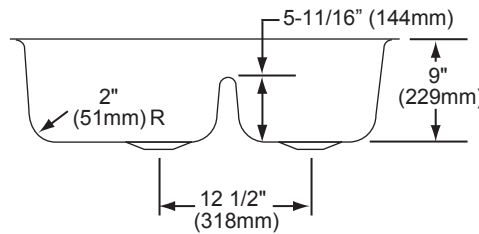

**Gourmet™ Undermount
Double Bowl Sink with Aqua Divide
Model ELUHAQD32179**

**ELKAY®
SPECIFICATIONS**

Sink Dimensions*

Model Number	Overall		Inside Bowl Dimensions (Left)			Inside Bowl Dimensions (Right)			Cutout in Countertop	Minimum Cabinet Size
	L	W	L	W	D	L	W	D		
ELUHAQD32179	32-1/16 (814 mm)	18-1/2" (470 mm)	16-1/2" (419mm)	16-1/2" (419 mm)	9" (229mm)	12-3/16" (310mm)	16-1/2" (419 mm)	9" (229 mm)	See Template**	36" (914 mm)

* - Length is left to right. Width is front to back.
** - Dual mount template is packed with sink.

DUAL TEMPLATE MOUNTING OPTIONS

1/2" SINK RIM REVEAL

1/8" COUNTERTOP OVERHANG

In keeping with our policy of continuing product improvement, Elkay reserves the right to change product specifications without notice. Please visit elkayusa.com for most current version of Elkay product specification sheets.