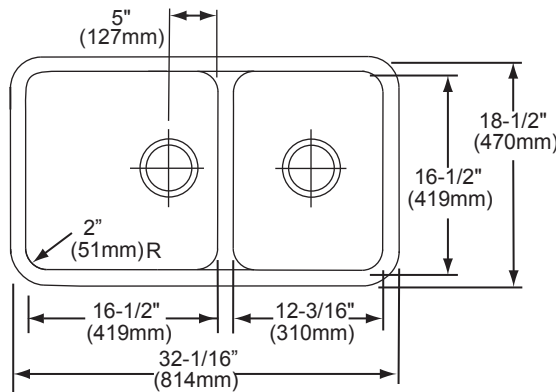

Bowl Depth: 9" (229mm)
Aqua Divide Height: 5-11/16" (144mm).
Coved Corners: 2" (51mm) vertical and 2" (51mm) horizontal radius.
Finish: Exposed surfaces are polished to a lustrous highlighted satin finish.
Underside: Underside of sink is fully protected by heavy duty Sound Guard[®] undercoating to reduce condensation and dampen sound.
Reversible design: sink can be rotated so that the large bowl can be on the left or right.

**Gourmet™ Undermount
Double Bowl Sink with Aqua Divide
Model ELUHAQD32179**

**ELKAY®
SPECIFICATIONS**

Sink Dimensions*

Model Number	Overall		Inside Bowl Dimensions (Left)			Inside Bowl Dimensions (Right)			Cutout in Countertop	Minimum Cabinet Size
	L	W	L	W	D	L	W	D		
ELUHAQD32179	32-1/16 (814 mm)	18-1/2" (470 mm)	16-1/2" (419mm)	16-1/2" (419 mm)	9" (229mm)	12-3/16" (310mm)	16-1/2" (419 mm)	9" (229 mm)	See Template**	36" (914 mm)

* - Length is left to right. Width is front to back.
** - Dual mount template is packed with sink.

DUAL TEMPLATE MOUNTING OPTIONS

1/2" SINK RIM REVEAL

1/8" COUNTERTOP OVERHANG

In keeping with our policy of continuing product improvement, Elkay reserves the right to change product specifications without notice. Please visit elkayusa.com for most current version of Elkay product specification sheets.