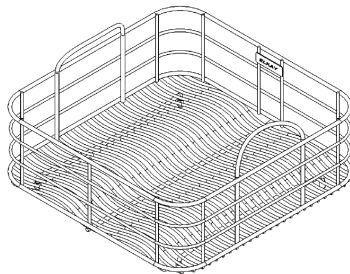

LKWRB1716SS