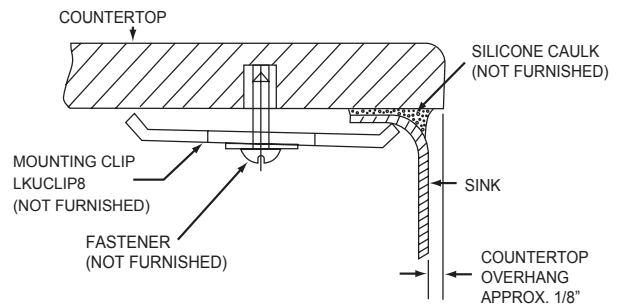

**Gourmet™ Undermount
Double Bowl Sink with Aqua Divide
Model ELUHAQD32179**

**ELKAY®
SPECIFICATIONS**

Sink Dimensions*

Model Number	Overall		Inside Bowl Dimensions (Left)			Inside Bowl Dimensions (Right)			Cutout in Countertop	Minimum Cabinet Size
	L	W	L	W	D	L	W	D		
ELUHAQD32179	32-1/16 (814 mm)	18-1/2" (470 mm)	16-1/2" (419mm)	16-1/2" (419 mm)	9" (229mm)	12-3/16" (310mm)	16-1/2" (419 mm)	9" (229 mm)	See Template**	36" (914 mm)

* - Length is left to right. Width is front to back.
** - Dual mount template is packed with sink.

DUAL TEMPLATE MOUNTING OPTIONS

1/2" SINK RIM REVEAL

1/8" COUNTERTOP OVERHANG

In keeping with our policy of continuing product improvement, Elkay reserves the right to change product specifications without notice. Please visit elkayusa.com for most current version of Elkay product specification sheets.