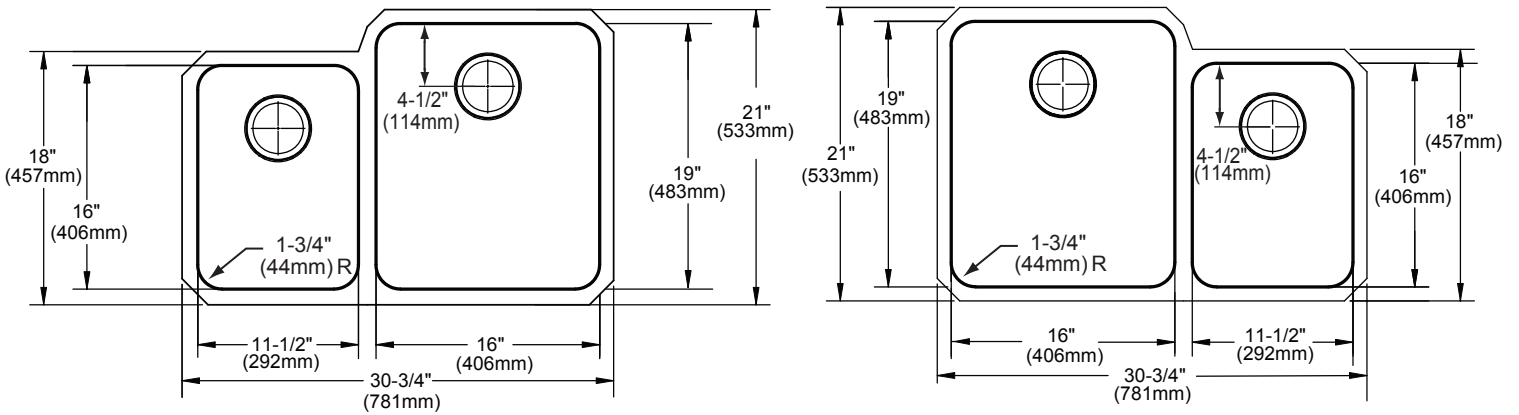

DESIGN FEATURES

Bowl Depths: 9-7/8" (251mm) (Large Bowl), 7-7/8" (200mm) (Small Bowl).

Coved Corners: 1-3/4" (44mm) vertical and horizontal radius.

Finish: Exposed surfaces are hand blended to a Lustrous Highlighted Satin Finish.

Elkay

elkayusa.com

2222 Camden Court
Oak Brook, IL 60523

Printed in U.S.A.
©2010 Elkay

(Rev. 03/10) 1-388

**Gourmet® Undermount Double Bowl Sink
Models ELUH3121L and ELUH3121R**

**ELKAY®
SPECIFICATIONS**

SINK DIMENSIONS*

Model Number	Overall		Inside Left Bowl			Inside Right Bowl			Cutout in Countertop	Minimum Cabinet Size
	L	W	L	W	D	L	W	D		
ELUH3121L	30-3/4 (781mm)	21 (533mm)	11-1/2 (292mm)	16 (406mm)	7-7/8 (200mm)	16 (406mm)	19 (483mm)	9-7/8 (251mm)	See Template**	36 (914mm)
ELUH3121R	30-3/4 (781mm)	21 (533mm)	16 (406mm)	19 (483mm)	9-7/8 (251mm)	11-1/2 (292mm)	16 (406mm)	7-7/8 (200mm)	See Template**	36 (914mm)

*Length is left to right. Width is front to back.

**Template is packed with every sink.

Model ELUH3121L Illustrated

Model ELUH3121R Illustrated