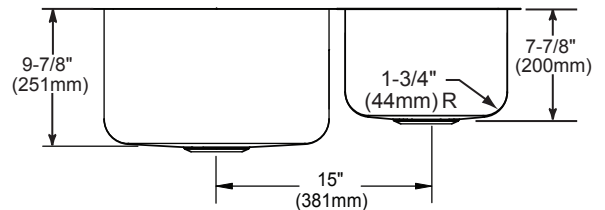

DESIGN FEATURES

Bowl Depths: 9-7/8" (251mm) (Large Bowl), 7-7/8" (200mm) (Small Bowl).

Coved Corners: 1-3/4" (44mm) vertical and horizontal radius.

Finish: Exposed surfaces are hand blended to a Lustrous Highlighted Satin Finish.

Elkay

elkayusa.com

2222 Camden Court
Oak Brook, IL 60523

Printed in U.S.A.
©2010 Elkay

(Rev. 03/10) 1-388

**Gourmet® Undermount Double Bowl Sink
Models ELUH3121L and ELUH3121R**

**ELKAY®
SPECIFICATIONS**

SINK DIMENSIONS*

Model Number	Overall		Inside Left Bowl			Inside Right Bowl			Cutout in Countertop	Minimum Cabinet Size
	L	W	L	W	D	L	W	D		
ELUH3121L	30-3/4 (781mm)	21 (533mm)	11-1/2 (292mm)	16 (406mm)	7-7/8 (200mm)	16 (406mm)	19 (483mm)	9-7/8 (251mm)	See Template**	36 (914mm)
ELUH3121R	30-3/4 (781mm)	21 (533mm)	16 (406mm)	19 (483mm)	9-7/8 (251mm)	11-1/2 (292mm)	16 (406mm)	7-7/8 (200mm)	See Template**	36 (914mm)

*Length is left to right. Width is front to back.

**Template is packed with every sink.

Model ELUH3121L Illustrated

Model ELUH3121R Illustrated