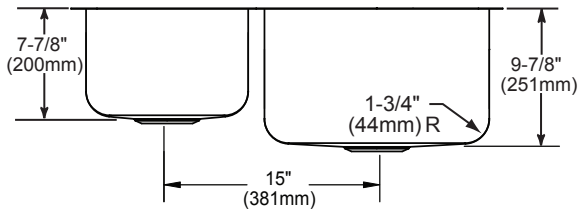

DESIGN FEATURES

Bowl Depths: 9-7/8" (251mm) (Large Bowl), 7-7/8" (200mm) (Small Bowl).

Coved Corners: 1-3/4" (44mm) vertical and horizontal radius.

Finish: Exposed surfaces are hand blended to a Lustrous Highlighted Satin Finish.

Elkay

elkayusa.com

2222 Camden Court
Oak Brook, IL 60523

Printed in U.S.A.
©2010 Elkay

(Rev. 03/10) 1-388

**Gourmet® Undermount Double Bowl Sink
Models ELUH3121L and ELUH3121R**

**ELKAY®
SPECIFICATIONS**

SINK DIMENSIONS*

Model Number	Overall		Inside Left Bowl			Inside Right Bowl			Cutout in Countertop	Minimum Cabinet Size
	L	W	L	W	D	L	W	D		
ELUH3121L	30-3/4 (781mm)	21 (533mm)	11-1/2 (292mm)	16 (406mm)	7-7/8 (200mm)	16 (406mm)	19 (483mm)	9-7/8 (251mm)	See Template**	36 (914mm)
ELUH3121R	30-3/4 (781mm)	21 (533mm)	16 (406mm)	19 (483mm)	9-7/8 (251mm)	11-1/2 (292mm)	16 (406mm)	7-7/8 (200mm)	See Template**	36 (914mm)

*Length is left to right. Width is front to back.

**Template is packed with every sink.

Model ELUH3121L Illustrated

Model ELUH3121R Illustrated