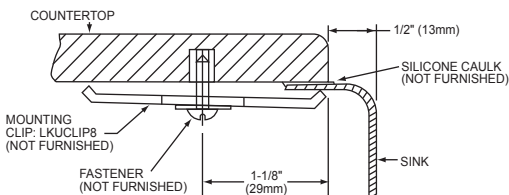

DESIGN FEATURES

Bowl Depths: 9-7/8" (251mm) (Large Bowl), 7-7/8" (200mm) (Small Bowl).

Coved Corners: 1-3/4" (44mm) vertical and horizontal radius.

Finish: Exposed surfaces are hand blended to a Lustrous Highlighted Satin Finish.

Bottom Grids: LKWOBG1116SS (small bowl)

Cutting Boards: CBS1316, CB1713 (large bowl)

Drain: LK99

Mounting Clip: LKUCLIP8 (2 packages required)

Rinsing Baskets: LKWRB1116SS (small bowl), LKWERBSS

LKWRB1418SS (large bowl)

Utensil Caddy for Rinsing Basket: LKWUCSS

Template: 74180703

Installation Profile

The template provided with each sink provides the only type of installation recommended by Elkay.

SEE NEXT PAGE FOR PRODUCT DIMENSIONS.