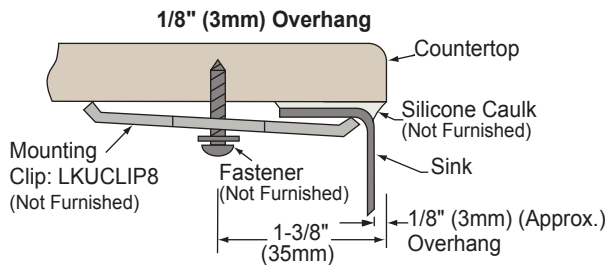

**Gourmet Undermount
Double Bowl Sink with Aqua Divide
Model ELUHAQD3218**

**ELKAY®
SPECIFICATIONS**

Sink Dimensions*

Model Number	Overall		Inside Bowl Dimensions (Left)			Inside Bowl Dimensions (Right)			Cutout in Countertop	Minimum Cabinet Size
	L	W	L	W	D	L	W	D		
ELUHAQD3218	32-1/16" (814 mm)	18-1/2" (470 mm)	14-5/16" (364 mm)	16-1/2" (419 mm)	8" (203 mm)	14-5/16" (364 mm)	16-1/2" (419 mm)	8" (203 mm)	See Template**	36" (914 mm)

*Length is left to right. Width is front to back.
**Template #1000001476 is packed with sink.

Installation Profile

In keeping with our policy of continuing product improvement, Elkay reserves the right to change product specifications without notice. Please visit elkay.com for the most current version of Elkay product specification sheets.