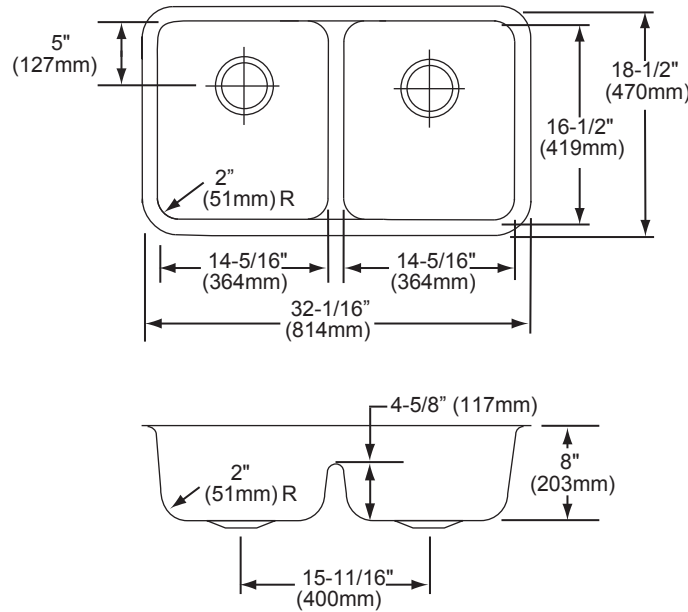

Bowl Depth: 8" (203mm);

Aqua Divide Height: 4-5/8" (117mm)

Coved Corners: 2" (51mm) vertical and 2" (51mm) horizontal radius.

Finish: Exposed surfaces are hand blended to a Lustrous Highlighted Satin finish.

**Gourmet Undermount
Double Bowl Sink with Aqua Divide
Model ELUHAQD3218**

**ELKAY®
SPECIFICATIONS**

Sink Dimensions*

Model Number	Overall		Inside Bowl Dimensions (Left)			Inside Bowl Dimensions (Right)			Cutout in Countertop	Minimum Cabinet Size
	L	W	L	W	D	L	W	D		
ELUHAQD3218	32-1/16" (814 mm)	18-1/2" (470 mm)	14-5/16" (364 mm)	16-1/2" (419 mm)	8" (203 mm)	14-5/16" (364 mm)	16-1/2" (419 mm)	8" (203 mm)	See Template**	36" (914 mm)

*Length is left to right. Width is front to back.
**Template #1000001476 is packed with sink.

Installation Profile

In keeping with our policy of continuing product improvement, Elkay reserves the right to change product specifications without notice. Please visit elkay.com for the most current version of Elkay product specification sheets.