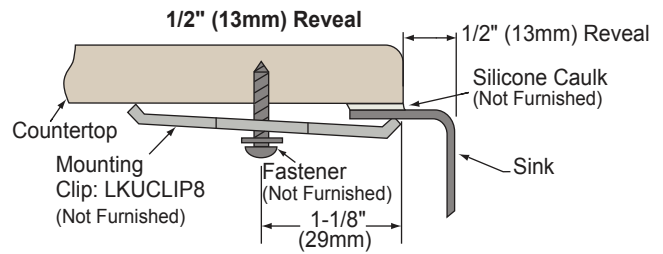

Bowl Depth: 8" (203mm);

Aqua Divide Height: 4-5/8" (117mm)

Coved Corners: 2" (51mm) vertical and 2" (51mm) horizontal radius.

Finish: Exposed surfaces are hand blended to a Lustrous Highlighted Satin finish.

**Gourmet Undermount
Double Bowl Sink with Aqua Divide
Model ELUHAQD3218**

**ELKAY®
SPECIFICATIONS**

Sink Dimensions*

Model Number	Overall		Inside Bowl Dimensions (Left)			Inside Bowl Dimensions (Right)			Cutout in Countertop	Minimum Cabinet Size
	L	W	L	W	D	L	W	D		
ELUHAQD3218	32-1/16" (814 mm)	18-1/2" (470 mm)	14-5/16" (364 mm)	16-1/2" (419 mm)	8" (203 mm)	14-5/16" (364 mm)	16-1/2" (419 mm)	8" (203 mm)	See Template**	36" (914 mm)

*Length is left to right. Width is front to back.
**Template #1000001476 is packed with sink.

Installation Profile

In keeping with our policy of continuing product improvement, Elkay reserves the right to change product specifications without notice. Please visit elkay.com for the most current version of Elkay product specification sheets.