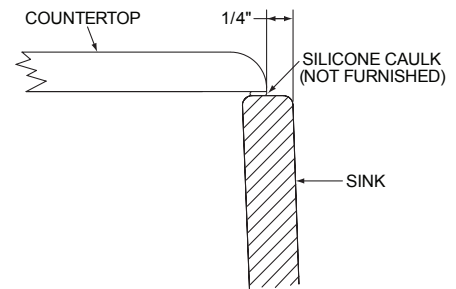

Recommended Installation Profile

OPTIONAL ACCESSORIES*

Model Number	Description	Overall			Material/Finish
		L	W	Depth/Thickness	
LK99	Drain	Fits 3¹/₂" (89mm) Drain Opening			Polished Stainless Steel
LKD35CW	Drain	Fits 3¹/₂" (89mm) Drain Opening			Polymer/Cameo White
LKS35CW	Drain	Fits 3¹/₂" (89mm) Drain Opening			Polymer/Cameo White
LKSWBG2817SS	Bottom Grid	26¹/₂ (673mm)	16 (406mm)	1¹/₄ (32mm)	Polished Stainless Steel
LKWEBG2817SS	Bottom Grid	26¹/₂ (673mm)	16 (406mm)	1¹/₄ (32mm)	Polished Stainless Steel

In keeping with our policy of continuing product improvement, Elkay reserves the right to change product specifications without notice. Please visit elkay.com for the most current version of Elkay product specification sheets.

This specification describes an Elkay product with design, quality, and functional benefits to the user. When making a comparison of others producers offerings, be certain these features are not overlooked.