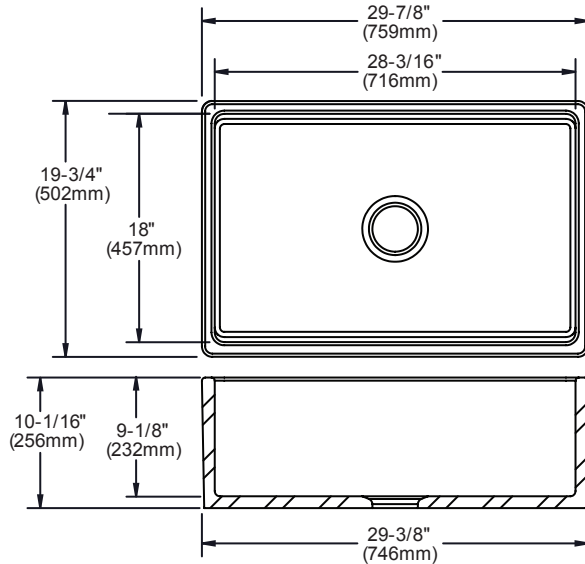

DESIGN FEATURES

Bowl Depth: 9-1/4" (235mm).

Apron Height: 10-1/16" (256mm).

Material: Fine Fireclay with porcelain glaze.

Color Options: Gloss White (WH) or Matte Terra Cotta (TC) or Biscuit (BI).

OTHER

Drain Opening: 3-1/2" (89mm).

 Sinks are listed by IAPMO[®] as meeting the applicable requirements of the Uniform Plumbing Code[®], International Plumbing Code[®], and National Plumbing Code of Canada.

Model SWUF28179

SINK DIMENSIONS*

Model Number	Overall			Inside Bowl			Drain Opening	Cutout in Countertop	Minimum Cabinet Size
	L	W	D	L	W	D			
SWUF28179XX	29 ⁷ / ₈ (759mm)	19 ³ / ₄ (759mm)	10 ¹ / ₁₆ (256mm)	28 ³ / ₁₆ (716mm)	18 (457mm)	9 ¹ / ₈ (232mm)	3 ¹ / ₂ (89mm)	Use sink as Template	33† (838mm)

*Length is left to right. Width is front to back.

†Due to the size and installation method, a custom cabinet may be required.

Due to the manufacturing process, the sink dimensions are approximate and may vary.