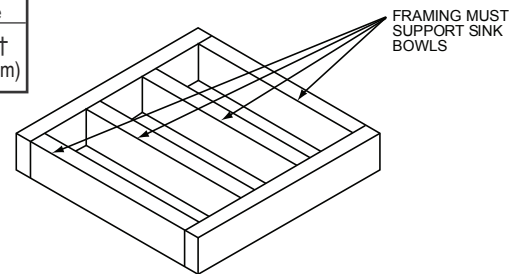

DESIGN FEATURES

Bowl Depth: 9-1/4" (235mm).

Apron Height: 10-1/16" (256mm).

Material: Fine Fireclay with porcelain glaze.

Color Options: Gloss White (WH) or Matte Terra Cotta (TC) or Biscuit (BI).

OTHER

Drain Opening: 3-1/2" (89mm).

 Sinks are listed by IAPMO[®] as meeting the applicable requirements of the Uniform Plumbing Code[®], International Plumbing Code[®], and National Plumbing Code of Canada.

Model SWUF28179

SINK DIMENSIONS*

Model Number	Overall			Inside Bowl			Drain Opening	Cutout in Countertop	Minimum Cabinet Size
	L	W	D	L	W	D			
SWUF28179XX	29 ⁷ / ₈ (759mm)	19 ³ / ₄ (759mm)	10 ¹ / ₁₆ (256mm)	28 ³ / ₁₆ (716mm)	18 (457mm)	9 ¹ / ₈ (232mm)	3 ¹ / ₂ (89mm)	Use sink as Template	33† (838mm)

*Length is left to right. Width is front to back.

†Due to the size and installation method, a custom cabinet may be required.

Due to the manufacturing process, the sink dimensions are approximate and may vary.