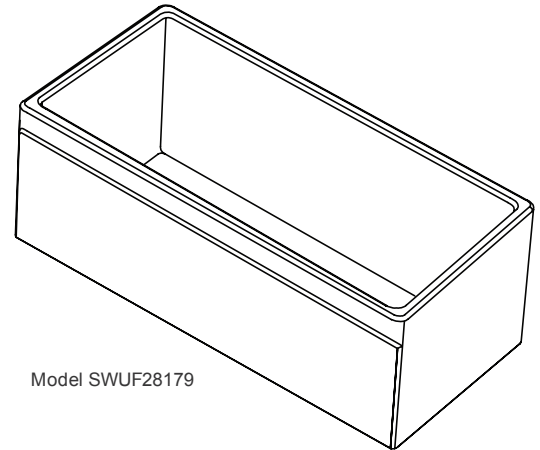

ELKAY®

SPECIFICATIONS

Explore Fine Fireclay Undermount Sink Models SWUF28179 Series

GENERAL

Single bowl kitchen farm sink manufactured from fine fireclay with a durable porcelain glaze. This combination of materials provides a finish that is non-porous and resists staining. Undermount.

DESIGN FEATURES

Bowl Depth: 9-1/4" (235mm).

Apron Height: 10-1/16" (256mm).

Material: Fine Fireclay with porcelain glaze.

Color Options: Gloss White (WH) or Matte Terra Cotta (TC) or Biscuit (BI).

OTHER

Drain Opening: 3-1/2" (89mm).

Note: All Elkay undermount sinks are designed to affix to the underside of any solid surface countertop.

Installation: Support frame (not furnished) is necessary.

Sink complies with ASME A112.19.3/ CSA B45.4

Sinks are listed by IAPMO® as meeting the applicable requirements of the Uniform Plumbing Code®, International Plumbing Code®, and National Plumbing Code of Canada.

Model SWUF28179

SINK DIMENSIONS*

Model Number	Overall			Inside Bowl			Drain Opening	Cutout in Countertop	Minimum Cabinet Size
	L	W	D	L	W	D			
SWUF28179XX	29⁷/₈ (759mm)	19³/₄ (759mm)	10¹/₁₆ (256mm)	28³/₁₆ (716mm)	18 (457mm)	9¹/₈ (232mm)	3¹/₂ (89mm)	Use sink as Template	33† (838mm)

*Length is left to right. Width is front to back.

†Due to the size and installation method, a custom cabinet may be required.

Due to the manufacturing process, the sink dimensions are approximate and may vary.