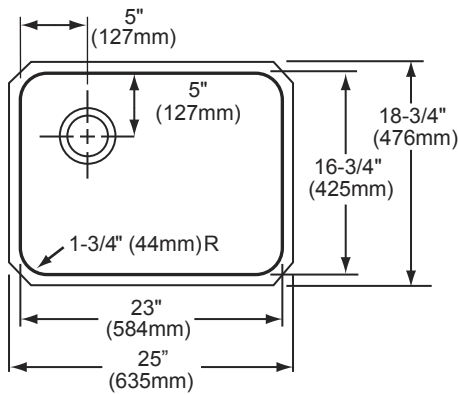

1/2" (13mm) Reveal

SEE NEXT PAGE FOR PRODUCT DIMENSIONS.

In keeping with our policy of continuing product improvement, Elkay reserves the right to change product specifications without notice. Please visit elkay.com for the most current version of Elkay product specification sheets.

Gourmet™ Undermount Single Bowl Sink
ELUH2317 Series

ELKAY®
SPECIFICATIONS

SINK DIMENSIONS*

Model Number	Overall		Inside Bowl			Cutout in Countertop	3 1/2" drain opening (see below for details)	Minimum Cabinet Size
	L	W	L	W	D			
ELUH2317	25" (635mm)	18-3/4" (476mm)	23" (584mm)	16-3/4" (425mm)	8" (203mm)	See Template**	Rear Center	27"/30" † (686mm/762mm)
ELUH2317L	25" (635mm)	18-3/4" (476mm)	23" (584mm)	16-3/4" (425mm)	8" (203mm)	See Template**	Rear Left	27"/30" † (686mm/762mm)
ELUH2317R	25" (635mm)	18-3/4" (476mm)	23" (584mm)	16-3/4" (425mm)	8" (203mm)	See Template**	Rear Right	27"/30" † (686mm/762mm)
ELUH231710	25" (635mm)	18-3/4" (476mm)	23" (584mm)	16-3/4" (425mm)	10" (254mm)	See Template**	Rear Center	27"/30" † (686mm/762mm)
ELUH231710L	25" (635mm)	18-3/4" (476mm)	23" (584mm)	16-3/4" (425mm)	10" (254mm)	See Template**	Rear Left	27"/30" † (686mm/762mm)
ELUH231710R	25" (635mm)	18-3/4" (476mm)	23" (584mm)	16-3/4" (425mm)	10" (254mm)	See Template**	Rear Right	27"/30" † (686mm/762mm)
ELUH231712	25" (635mm)	18-3/4" (476mm)	23" (584mm)	16-3/4" (425mm)	12" (305mm)	See Template**	Rear Center	27"/30" † (686mm/762mm)
ELUH231712L	25" (635mm)	18-3/4" (476mm)	23" (584mm)	16-3/4" (425mm)	12" (305mm)	See Template**	Rear Left	27"/30" † (686mm/762mm)
ELUH231712R	25" (635mm)	18-3/4" (476mm)	23" (584mm)	16-3/4" (425mm)	12" (305mm)	See Template**	Rear Right	27"/30" † (686mm/762mm)

*Length is left to right. Width is front to back.

**Template 1000001308 is packed with every sink.

† A 27" cabinet size will require a unique installation as illustrated.

Model ELUH2317L Illustrated

Model ELUH231710 Illustrated