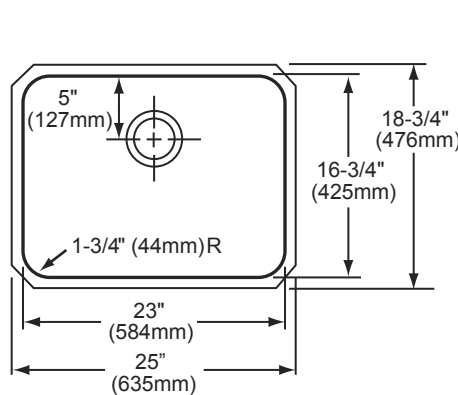

1/2" (13mm) Reveal

SEE NEXT PAGE FOR PRODUCT DIMENSIONS.

In keeping with our policy of continuing product improvement, Elkay reserves the right to change product specifications without notice. Please visit elkay.com for the most current version of Elkay product specification sheets.

Gourmet™ Undermount Single Bowl Sink
ELUH2317 Series

ELKAY®
SPECIFICATIONS

SINK DIMENSIONS*

Model Number	Overall		Inside Bowl			Cutout in Countertop	3 1/2" drain opening (see below for details)	Minimum Cabinet Size
	L	W	L	W	D			
ELUH2317	25" (635mm)	18-3/4" (476mm)	23" (584mm)	16-3/4" (425mm)	8" (203mm)	See Template**	Rear Center	27"/30" † (686mm/762mm)
ELUH2317L	25" (635mm)	18-3/4" (476mm)	23" (584mm)	16-3/4" (425mm)	8" (203mm)	See Template**	Rear Left	27"/30" † (686mm/762mm)
ELUH2317R	25" (635mm)	18-3/4" (476mm)	23" (584mm)	16-3/4" (425mm)	8" (203mm)	See Template**	Rear Right	27"/30" † (686mm/762mm)
ELUH231710	25" (635mm)	18-3/4" (476mm)	23" (584mm)	16-3/4" (425mm)	10" (254mm)	See Template**	Rear Center	27"/30" † (686mm/762mm)
ELUH231710L	25" (635mm)	18-3/4" (476mm)	23" (584mm)	16-3/4" (425mm)	10" (254mm)	See Template**	Rear Left	27"/30" † (686mm/762mm)
ELUH231710R	25" (635mm)	18-3/4" (476mm)	23" (584mm)	16-3/4" (425mm)	10" (254mm)	See Template**	Rear Right	27"/30" † (686mm/762mm)
ELUH231712	25" (635mm)	18-3/4" (476mm)	23" (584mm)	16-3/4" (425mm)	12" (305mm)	See Template**	Rear Center	27"/30" † (686mm/762mm)
ELUH231712L	25" (635mm)	18-3/4" (476mm)	23" (584mm)	16-3/4" (425mm)	12" (305mm)	See Template**	Rear Left	27"/30" † (686mm/762mm)
ELUH231712R	25" (635mm)	18-3/4" (476mm)	23" (584mm)	16-3/4" (425mm)	12" (305mm)	See Template**	Rear Right	27"/30" † (686mm/762mm)

*Length is left to right. Width is front to back.

**Template 1000001308 is packed with every sink.

† A 27" cabinet size will require a unique installation as illustrated.

Model ELUH2317L Illustrated

Model ELUH231710 Illustrated