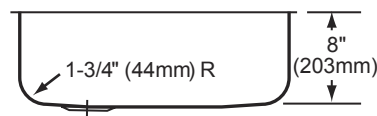

Model ELUH2317L Illustrated

In keeping with our policy of continuing product improvement, Elkay reserves the right to change product specifications without notice. Please visit elkay.com for the most current version of Elkay product specification sheets.

This specification describes an Elkay product with design, quality, and functional benefits to the user. When making a comparison of others producers offerings, be certain these features are not overlooked.