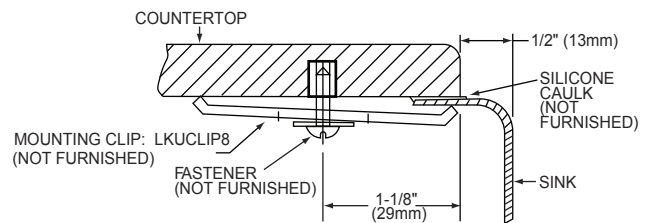

Model ELUH2317

Installation Profile for ELUH models for 27" wide cabinets (FRONT INSTALLATION VIEW)

Installation Profile for ELUH models for 30" and wider cabinets

The template provided with each ELUH sink provides the installation recommended by Elkay for 30" wide cabinets and wider.

1/2" (13mm) Reveal

SEE NEXT PAGE FOR PRODUCT DIMENSIONS.

In keeping with our policy of continuing product improvement, Elkay reserves the right to change product specifications without notice. Please visit elkay.com for the most current version of Elkay product specification sheets.

Gourmet™ Undermount Single Bowl Sink
ELUH2317 Series

ELKAY®
SPECIFICATIONS

SINK DIMENSIONS*

Model Number	Overall		Inside Bowl			Cutout in Countertop	3 1/2" drain opening (see below for details)	Minimum Cabinet Size
	L	W	L	W	D			
ELUH2317	25" (635mm)	18-3/4" (476mm)	23" (584mm)	16-3/4" (425mm)	8" (203mm)	See Template**	Rear Center	27"/30" † (686mm/762mm)
ELUH2317L	25" (635mm)	18-3/4" (476mm)	23" (584mm)	16-3/4" (425mm)	8" (203mm)	See Template**	Rear Left	27"/30" † (686mm/762mm)
ELUH2317R	25" (635mm)	18-3/4" (476mm)	23" (584mm)	16-3/4" (425mm)	8" (203mm)	See Template**	Rear Right	27"/30" † (686mm/762mm)
ELUH231710	25" (635mm)	18-3/4" (476mm)	23" (584mm)	16-3/4" (425mm)	10" (254mm)	See Template**	Rear Center	27"/30" † (686mm/762mm)
ELUH231710L	25" (635mm)	18-3/4" (476mm)	23" (584mm)	16-3/4" (425mm)	10" (254mm)	See Template**	Rear Left	27"/30" † (686mm/762mm)
ELUH231710R	25" (635mm)	18-3/4" (476mm)	23" (584mm)	16-3/4" (425mm)	10" (254mm)	See Template**	Rear Right	27"/30" † (686mm/762mm)
ELUH231712	25" (635mm)	18-3/4" (476mm)	23" (584mm)	16-3/4" (425mm)	12" (305mm)	See Template**	Rear Center	27"/30" † (686mm/762mm)
ELUH231712L	25" (635mm)	18-3/4" (476mm)	23" (584mm)	16-3/4" (425mm)	12" (305mm)	See Template**	Rear Left	27"/30" † (686mm/762mm)
ELUH231712R	25" (635mm)	18-3/4" (476mm)	23" (584mm)	16-3/4" (425mm)	12" (305mm)	See Template**	Rear Right	27"/30" † (686mm/762mm)