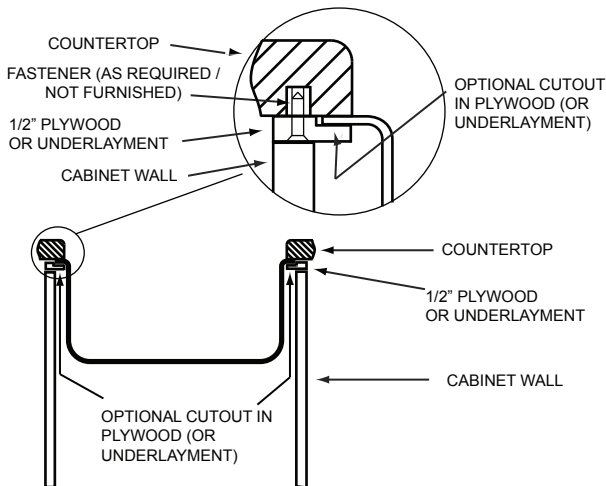

OTHER

Drain Opening: 3-1/2" (89mm).

Note: All Elkay undermount sinks are designed to affix to the underside of any solid surface countertop.

Sink complies with ASME A112.19.3/ CSA B45.4

Sinks are listed by IAPMO[®] as meeting the applicable requirements of the Uniform Plumbing Code[®], International Plumbing Code[®], and National Plumbing Code of Canada.

Model ELUH2317

Installation Profile for ELUH models for 27" wide cabinets (FRONT INSTALLATION VIEW)

Installation Profile for ELUH models for 30" and wider cabinets

The template provided with each ELUH sink provides the installation recommended by Elkay for 30" wide cabinets and wider.