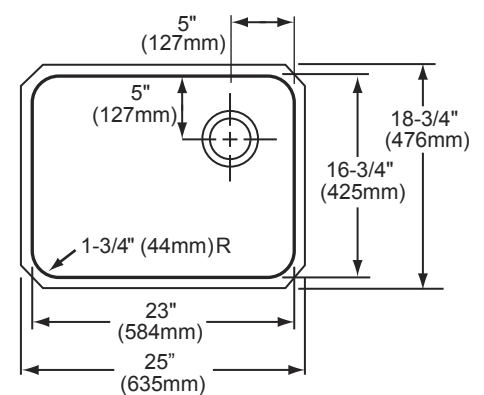

1/2" (13mm) Reveal

SEE NEXT PAGE FOR PRODUCT DIMENSIONS.

In keeping with our policy of continuing product improvement, Elkay reserves the right to change product specifications without notice. Please visit elkay.com for the most current version of Elkay product specification sheets.

Gourmet™ Undermount Single Bowl Sink
ELUH2317 Series

ELKAY®
SPECIFICATIONS

SINK DIMENSIONS*

Model Number	Overall		Inside Bowl			Cutout in Countertop	3 1/2" drain opening (see below for details)	Minimum Cabinet Size
	L	W	L	W	D			
ELUH2317	25" (635mm)	18-3/4" (476mm)	23" (584mm)	16-3/4" (425mm)	8" (203mm)	See Template**	Rear Center	27"/30" † (686mm/762mm)
ELUH2317L	25" (635mm)	18-3/4" (476mm)	23" (584mm)	16-3/4" (425mm)	8" (203mm)	See Template**	Rear Left	27"/30" † (686mm/762mm)
ELUH2317R	25" (635mm)	18-3/4" (476mm)	23" (584mm)	16-3/4" (425mm)	8" (203mm)	See Template**	Rear Right	27"/30" † (686mm/762mm)
ELUH231710	25" (635mm)	18-3/4" (476mm)	23" (584mm)	16-3/4" (425mm)	10" (254mm)	See Template**	Rear Center	27"/30" † (686mm/762mm)
ELUH231710L	25" (635mm)	18-3/4" (476mm)	23" (584mm)	16-3/4" (425mm)	10" (254mm)	See Template**	Rear Left	27"/30" † (686mm/762mm)
ELUH231710R	25" (635mm)	18-3/4" (476mm)	23" (584mm)	16-3/4" (425mm)	10" (254mm)	See Template**	Rear Right	27"/30" † (686mm/762mm)
ELUH231712	25" (635mm)	18-3/4" (476mm)	23" (584mm)	16-3/4" (425mm)	12" (305mm)	See Template**	Rear Center	27"/30" † (686mm/762mm)
ELUH231712L	25" (635mm)	18-3/4" (476mm)	23" (584mm)	16-3/4" (425mm)	12" (305mm)	See Template**	Rear Left	27"/30" † (686mm/762mm)
ELUH231712R	25" (635mm)	18-3/4" (476mm)	23" (584mm)	16-3/4" (425mm)	12" (305mm)	See Template**	Rear Right	27"/30" † (686mm/762mm)

*Length is left to right. Width is front to back.

**Template 1000001308 is packed with every sink.

† A 27" cabinet size will require a unique installation as illustrated.

Model ELUH2317L Illustrated

Model ELUH231710 Illustrated