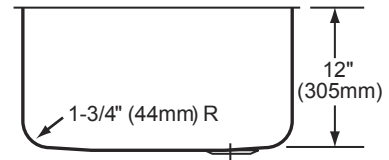

Model ELUH231712R Illustrated

In keeping with our policy of continuing product improvement, Elkay reserves the right to change product specifications without notice. Please visit elkay.com for the most current version of Elkay product specification sheets.

This specification describes an Elkay product with design, quality, and functional benefits to the user. When making a comparison of others producers offerings, be certain these features are not overlooked.