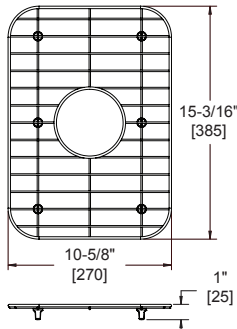

Bottom Grids GBG and GOBG Series

FEATURES

- Nickel-bearing stainless steel
- Bright finish
- Gray feet
- Designed to fit specific sink bowl geometry
- Dishwasher safe

GBG1318SS
Fits bowl size 13-1/2" X 18"

GBG1414SS
Fits bowl size 14" X 14"

GBG1415SS
Fits bowl size 14" X 15-3/4"

GBG2115SS
Fits bowl size 21" X 15-3/4"

GBG2416SS
Fits bowl size 24" X 16"

GBG2816SS
Fits bowl size 28" X 15-3/4"

GOBG1115SS
Fits bowl size 11-1/2" X 15"
(For rear drain placement)

GOBG1415SS
Fits bowl size 14" X 15-3/4"
(For rear drain placement)

GOBG1617SS
Fits bowl size 16" X 17-1/2"
(For rear drain placement)

GOBG1118SS
Fits bowl size 11" X 17-11/16"
(For rear drain placement)

GOBG1520LSS
Fits bowl size 14-1/2" X 18-5/16"
(For rear drain placement)

GOBG1520RSS
Fits bowl size 14-1/2" X 18-5/16"
(For rear drain placement)

GOBG1819SS
Fits bowl size 18" X 18-1/2"
(For rear drain placement)