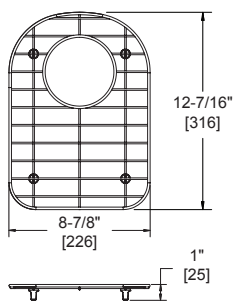

Bottom Grids GBG and GOBG Series

FEATURES

- Nickel-bearing stainless steel
- Bright finish
- Gray feet
- Designed to fit specific sink bowl geometry
- Dishwasher safe

GBG1318SS
Fits bowl size 13-1/2" X 18"

GBG1414SS
Fits bowl size 14" X 14"

GBG1415SS
Fits bowl size 14" X 15-3/4"

GBG2115SS
Fits bowl size 21" X 15-3/4"

GBG2416SS
Fits bowl size 24" X 16"

GBG2816SS
Fits bowl size 28" X 15-3/4"

GOBG1115SS
Fits bowl size 11-1/2" X 15"
(For rear drain placement)

GOBG1415SS
Fits bowl size 14" X 15-3/4"
(For rear drain placement)

GOBG1617SS
Fits bowl size 16" X 17-1/2"
(For rear drain placement)

GOBG1118SS
Fits bowl size 11" X 17-11/16"
(For rear drain placement)

GOBG1520LSS
Fits bowl size 14-1/2" X 18-5/16"
(For rear drain placement)

GOBG1520RSS
Fits bowl size 14-1/2" X 18-5/16"
(For rear drain placement)

GOBG1819SS
Fits bowl size 18" X 18-1/2"
(For rear drain placement)