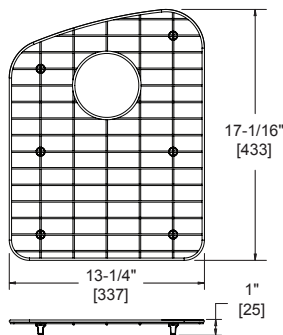

Bottom Grids GBG and GOBG Series

FEATURES

- Nickel-bearing stainless steel
- Bright finish
- Gray feet
- Designed to fit specific sink bowl geometry
- Dishwasher safe

GBG1318SS
Fits bowl size 13-1/2" X 18"

GBG1414SS
Fits bowl size 14" X 14"

GBG1415SS
Fits bowl size 14" X 15-3/4"

GBG2115SS
Fits bowl size 21" X 15-3/4"

GBG2416SS
Fits bowl size 24" X 16"

GBG2816SS
Fits bowl size 28" X 15-3/4"

GOBG1115SS
Fits bowl size 11-1/2" X 15"
(For rear drain placement)

GOBG1415SS
Fits bowl size 14" X 15-3/4"
(For rear drain placement)

GOBG1617SS
Fits bowl size 16" X 17-1/2"
(For rear drain placement)

GOBG1118SS
Fits bowl size 11" X 17-11/16"
(For rear drain placement)

GOBG1520LSS
Fits bowl size 14-1/2" X 18-5/16"
(For rear drain placement)

GOBG1520RSS
Fits bowl size 14-1/2" X 18-5/16"
(For rear drain placement)

GOBG1819SS
Fits bowl size 18" X 18-1/2"
(For rear drain placement)