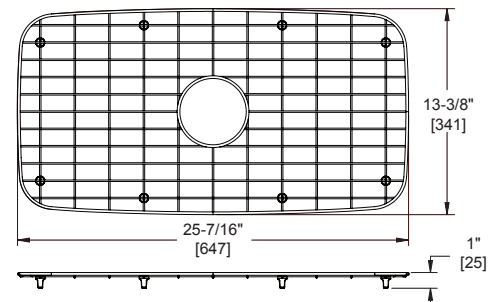

Bottom Grids GBG and GOBG Series

FEATURES

- Nickel-bearing stainless steel
- Bright finish
- Gray feet
- Designed to fit specific sink bowl geometry
- Dishwasher safe

GBG1318SS
Fits bowl size 13-1/2" X 18"

GBG1414SS
Fits bowl size 14" X 14"

GBG1415SS
Fits bowl size 14" X 15-3/4"

GBG2115SS
Fits bowl size 21" X 15-3/4"

GBG2416SS
Fits bowl size 24" X 16"

GBG2816SS
Fits bowl size 28" X 15-3/4"

GOBG1115SS
Fits bowl size 11-1/2" X 15"
(For rear drain placement)

GOBG1415SS
Fits bowl size 14" X 15-3/4"
(For rear drain placement)

GOBG1617SS
Fits bowl size 16" X 17-1/2"
(For rear drain placement)

GOBG1118SS
Fits bowl size 11" X 17-11/16"
(For rear drain placement)

GOBG1520LSS
Fits bowl size 14-1/2" X 18-5/16"
(For rear drain placement)

GOBG1520RSS
Fits bowl size 14-1/2" X 18-5/16"
(For rear drain placement)

GOBG1819SS
Fits bowl size 18" X 18-1/2"
(For rear drain placement)