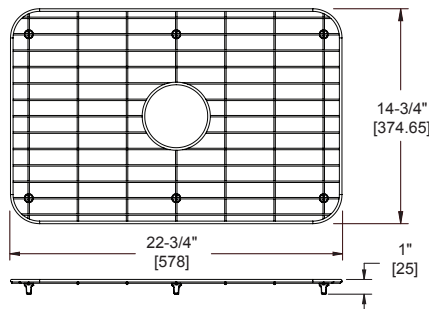

Bottom Grids GBG and GOBG Series

FEATURES

- Nickel-bearing stainless steel
- Bright finish
- Gray feet
- Designed to fit specific sink bowl geometry
- Dishwasher safe

GBG1318SS
Fits bowl size 13-1/2" X 18"

GBG1414SS
Fits bowl size 14" X 14"

GBG1415SS
Fits bowl size 14" X 15-3/4"

GBG2115SS
Fits bowl size 21" X 15-3/4"

GBG2416SS
Fits bowl size 24" X 16"

GBG2816SS
Fits bowl size 28" X 15-3/4"

GOBG1115SS
Fits bowl size 11-1/2" X 15"
(For rear drain placement)

GOBG1415SS
Fits bowl size 14" X 15-3/4"
(For rear drain placement)

GOBG1617SS
Fits bowl size 16" X 17-1/2"
(For rear drain placement)

GOBG1118SS
Fits bowl size 11" X 17-11/16"
(For rear drain placement)

GOBG1520LSS
Fits bowl size 14-1/2" X 18-5/16"
(For rear drain placement)

GOBG1520RSS
Fits bowl size 14-1/2" X 18-5/16"
(For rear drain placement)

GOBG1819SS
Fits bowl size 18" X 18-1/2"
(For rear drain placement)