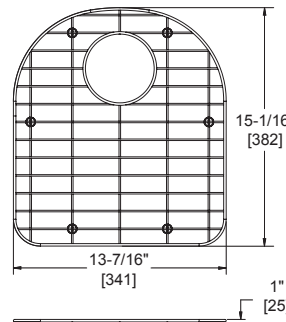

Bottom Grids GBG and GOBG Series

FEATURES

- Nickel-bearing stainless steel
- Bright finish
- Gray feet
- Designed to fit specific sink bowl geometry
- Dishwasher safe

GBG1318SS
Fits bowl size 13-1/2" X 18"

GBG1414SS
Fits bowl size 14" X 14"

GBG1415SS
Fits bowl size 14" X 15-3/4"

GBG2115SS
Fits bowl size 21" X 15-3/4"

GBG2416SS
Fits bowl size 24" X 16"

GBG2816SS
Fits bowl size 28" X 15-3/4"

GOBG1115SS
Fits bowl size 11-1/2" X 15"
(For rear drain placement)

GOBG1415SS
Fits bowl size 14" X 15-3/4"
(For rear drain placement)

GOBG1617SS
Fits bowl size 16" X 17-1/2"
(For rear drain placement)

GOBG1118SS
Fits bowl size 11" X 17-11/16"
(For rear drain placement)

GOBG1520LSS
Fits bowl size 14-1/2" X 18-5/16"
(For rear drain placement)

GOBG1520RSS
Fits bowl size 14-1/2" X 18-5/16"
(For rear drain placement)

GOBG1819SS
Fits bowl size 18" X 18-1/2"
(For rear drain placement)