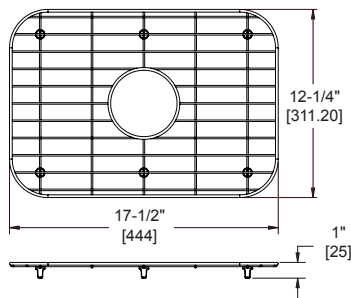

Bottom Grids GBG and GOBG Series

FEATURES

- Nickel-bearing stainless steel
- Bright finish
- Gray feet
- Designed to fit specific sink bowl geometry
- Dishwasher safe

GBG1318SS
Fits bowl size 13-1/2" X 18"

GBG1414SS
Fits bowl size 14" X 14"

GBG1415SS
Fits bowl size 14" X 15-3/4"

GBG2115SS
Fits bowl size 21" X 15-3/4"

GBG2416SS
Fits bowl size 24" X 16"

GBG2816SS
Fits bowl size 28" X 15-3/4"

GOBG1115SS
Fits bowl size 11-1/2" X 15"
(For rear drain placement)

GOBG1415SS
Fits bowl size 14" X 15-3/4"
(For rear drain placement)

GOBG1617SS
Fits bowl size 16" X 17-1/2"
(For rear drain placement)

GOBG1118SS
Fits bowl size 11" X 17-11/16"
(For rear drain placement)

GOBG1520LSS
Fits bowl size 14-1/2" X 18-5/16"
(For rear drain placement)

GOBG1520RSS
Fits bowl size 14-1/2" X 18-5/16"
(For rear drain placement)

GOBG1819SS
Fits bowl size 18" X 18-1/2"
(For rear drain placement)