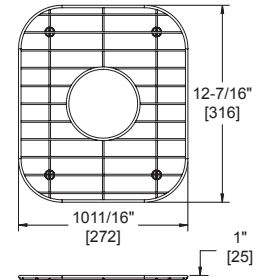

Bottom Grids GBG and GOBG Series

FEATURES

- Nickel-bearing stainless steel
- Bright finish
- Gray feet
- Designed to fit specific sink bowl geometry
- Dishwasher safe

GBG1318SS
Fits bowl size 13-1/2" X 18"

GBG1414SS
Fits bowl size 14" X 14"

GBG1415SS
Fits bowl size 14" X 15-3/4"

GBG2115SS
Fits bowl size 21" X 15-3/4"

GBG2416SS
Fits bowl size 24" X 16"

GBG2816SS
Fits bowl size 28" X 15-3/4"

GOBG1115SS
Fits bowl size 11-1/2" X 15"
(For rear drain placement)

GOBG1415SS
Fits bowl size 14" X 15-3/4"
(For rear drain placement)

GOBG1617SS
Fits bowl size 16" X 17-1/2"
(For rear drain placement)

GOBG1118SS
Fits bowl size 11" X 17-11/16"
(For rear drain placement)

GOBG1520LSS
Fits bowl size 14-1/2" X 18-5/16"
(For rear drain placement)

GOBG1520RSS
Fits bowl size 14-1/2" X 18-5/16"
(For rear drain placement)

GOBG1819SS
Fits bowl size 18" X 18-1/2"
(For rear drain placement)