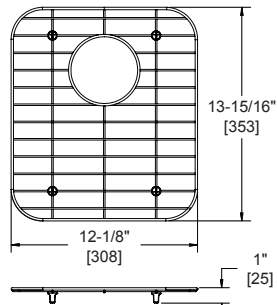

Bottom Grids GBG and GOBG Series

FEATURES

- Nickel-bearing stainless steel
- Bright finish
- Gray feet
- Designed to fit specific sink bowl geometry
- Dishwasher safe

GBG1318SS
Fits bowl size 13-1/2" X 18"

GBG1414SS
Fits bowl size 14" X 14"

GBG1415SS
Fits bowl size 14" X 15-3/4"

GBG2115SS
Fits bowl size 21" X 15-3/4"

GBG2416SS
Fits bowl size 24" X 16"

GBG2816SS
Fits bowl size 28" X 15-3/4"

GOBG1115SS
Fits bowl size 11-1/2" X 15"
(For rear drain placement)

GOBG1415SS
Fits bowl size 14" X 15-3/4"
(For rear drain placement)

GOBG1617SS
Fits bowl size 16" X 17-1/2"
(For rear drain placement)

GOBG1118SS
Fits bowl size 11" X 17-11/16"
(For rear drain placement)

GOBG1520LSS
Fits bowl size 14-1/2" X 18-5/16"
(For rear drain placement)

GOBG1520RSS
Fits bowl size 14-1/2" X 18-5/16"
(For rear drain placement)

GOBG1819SS
Fits bowl size 18" X 18-1/2"
(For rear drain placement)