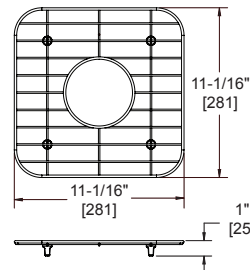

Bottom Grids GBG and GOBG Series

FEATURES

- Nickel-bearing stainless steel
- Bright finish
- Gray feet
- Designed to fit specific sink bowl geometry
- Dishwasher safe

GBG1318SS
Fits bowl size 13-1/2" X 18"

GBG1414SS
Fits bowl size 14" X 14"

GBG1415SS
Fits bowl size 14" X 15-3/4"

GBG2115SS
Fits bowl size 21" X 15-3/4"

GBG2416SS
Fits bowl size 24" X 16"

GBG2816SS
Fits bowl size 28" X 15-3/4"

GOBG1115SS
Fits bowl size 11-1/2" X 15"
(For rear drain placement)

GOBG1415SS
Fits bowl size 14" X 15-3/4"
(For rear drain placement)

GOBG1617SS
Fits bowl size 16" X 17-1/2"
(For rear drain placement)

GOBG1118SS
Fits bowl size 11" X 17-11/16"
(For rear drain placement)

GOBG1520LSS
Fits bowl size 14-1/2" X 18-5/16"
(For rear drain placement)

GOBG1520RSS
Fits bowl size 14-1/2" X 18-5/16"
(For rear drain placement)

GOBG1819SS
Fits bowl size 18" X 18-1/2"
(For rear drain placement)