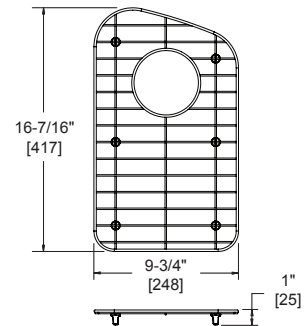

Bottom Grids GBG and GOBG Series

FEATURES

- Nickel-bearing stainless steel
- Bright finish
- Gray feet
- Designed to fit specific sink bowl geometry
- Dishwasher safe

GBG1318SS
Fits bowl size 13-1/2" X 18"

GBG1414SS
Fits bowl size 14" X 14"

GBG1415SS
Fits bowl size 14" X 15-3/4"

GBG2115SS
Fits bowl size 21" X 15-3/4"

GBG2416SS
Fits bowl size 24" X 16"

GBG2816SS
Fits bowl size 28" X 15-3/4"

GOBG1115SS
Fits bowl size 11-1/2" X 15"
(For rear drain placement)

GOBG1415SS
Fits bowl size 14" X 15-3/4"
(For rear drain placement)

GOBG1617SS
Fits bowl size 16" X 17-1/2"
(For rear drain placement)

GOBG1118SS
Fits bowl size 11" X 17-11/16"
(For rear drain placement)

GOBG1520LSS
Fits bowl size 14-1/2" X 18-5/16"
(For rear drain placement)

GOBG1520RSS
Fits bowl size 14-1/2" X 18-5/16"
(For rear drain placement)

GOBG1819SS
Fits bowl size 18" X 18-1/2"
(For rear drain placement)