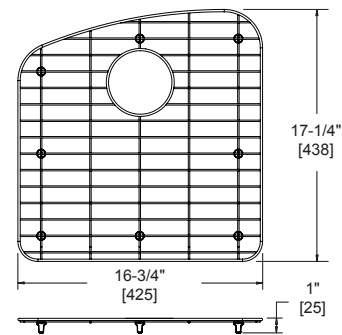

Bottom Grids GBG and GOBG Series

FEATURES

- Nickel-bearing stainless steel
- Bright finish
- Gray feet
- Designed to fit specific sink bowl geometry
- Dishwasher safe

GBG1318SS
Fits bowl size 13-1/2" X 18"

GBG1414SS
Fits bowl size 14" X 14"

GBG1415SS
Fits bowl size 14" X 15-3/4"

GBG2115SS
Fits bowl size 21" X 15-3/4"

GBG2416SS
Fits bowl size 24" X 16"

GBG2816SS
Fits bowl size 28" X 15-3/4"

GOBG1115SS
Fits bowl size 11-1/2" X 15"
(For rear drain placement)

GOBG1415SS
Fits bowl size 14" X 15-3/4"
(For rear drain placement)

GOBG1617SS
Fits bowl size 16" X 17-1/2"
(For rear drain placement)

GOBG1118SS
Fits bowl size 11" X 17-11/16"
(For rear drain placement)

GOBG1520LSS
Fits bowl size 14-1/2" X 18-5/16"
(For rear drain placement)

GOBG1520RSS
Fits bowl size 14-1/2" X 18-5/16"
(For rear drain placement)

GOBG1819SS
Fits bowl size 18" X 18-1/2"
(For rear drain placement)