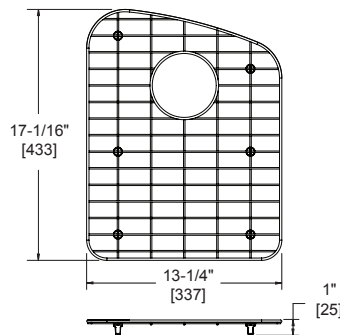

Bottom Grids GBG and GOBG Series

FEATURES

- Nickel-bearing stainless steel
- Bright finish
- Gray feet
- Designed to fit specific sink bowl geometry
- Dishwasher safe

GBG1318SS
Fits bowl size 13-1/2" X 18"

GBG1414SS
Fits bowl size 14" X 14"

GBG1415SS
Fits bowl size 14" X 15-3/4"

GBG2115SS
Fits bowl size 21" X 15-3/4"

GBG2416SS
Fits bowl size 24" X 16"

GBG2816SS
Fits bowl size 28" X 15-3/4"

GOBG1115SS
Fits bowl size 11-1/2" X 15"
(For rear drain placement)

GOBG1415SS
Fits bowl size 14" X 15-3/4"
(For rear drain placement)

GOBG1617SS
Fits bowl size 16" X 17-1/2"
(For rear drain placement)

GOBG1118SS
Fits bowl size 11" X 17-11/16"
(For rear drain placement)

GOBG1520LSS
Fits bowl size 14-1/2" X 18-5/16"
(For rear drain placement)

GOBG1520RSS
Fits bowl size 14-1/2" X 18-5/16"
(For rear drain placement)

GOBG1819SS
Fits bowl size 18" X 18-1/2"
(For rear drain placement)