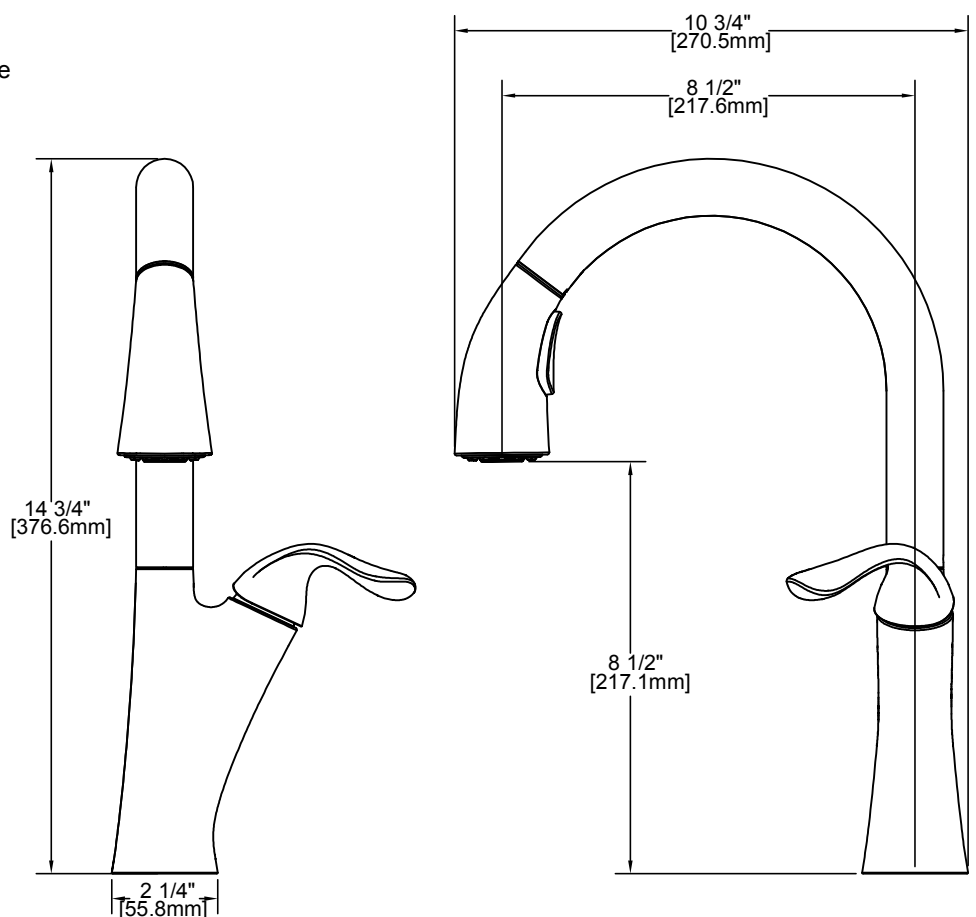

ELKAY®

SPECIFICATIONS

Harmony™ Single Handle Pull-Down Kitchen Faucet Model LKHA4031

FEATURES

- Removable ceramic disc cartridge
- One 1 3/8" (35mm) diameter faucet hole required
- 1.5GPM flow regulator installed
 - Optional 2.2GPM flow regulator also included with the faucet
- Braided stainless steel supply lines
- 3/8" female compression hose connections with 1/2" male IPS thread adaptors
- 360° spout rotation
- Max countertop thickness: 2.5" (63mm)
- Stainless steel coil hand spray hose
- 3-function hand spray (Aerated, Spray, Pause)
- Hand spray operation:
 - Press button for spray, press again to revert to stream, hold for pause
- Easy-Clean rubberized spray face
- Solid brass waterway construction
- Quick connect hand spray fittings for fast installation
- Free-flex hand spray hose for maximum range of motion
- Forward-Only handles = No backsplash interference
- Available finishes:
 - Chrome LKHA4031CR
 - Lustrous Steel LKHA4031LS
 - Antique Steel LKHA4031AS
- Ship weight: 5.1 lbs (2.33 kg)

WARRANTY

- Limited Lifetime

ACCESSORIES (Sold Separately):

- LK105 - Air gap
- LK131 - Optional 3-hole escutcheon plate
- LK320 - Soap dispenser

COMPLIES WITH:

- ADA
- cUPC
- ANSI/NSF61
- CA AB1953
- ASME A112.18.1/CSA B125.1