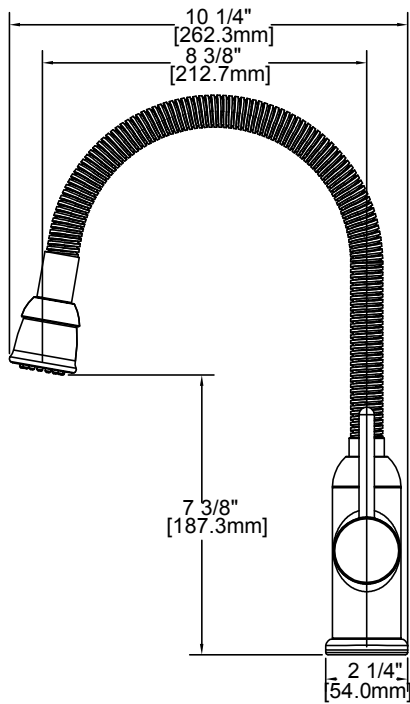

SPECIFICATIONS

Pursuit™ Single Handle Flexible Spout Laundry/Kitchen/Utility Faucet Model LK2500

FEATURES

- Solid brass waterway construction
- Removable ceramic disc cartridge
- One 1 3/8" (35mm) diameter faucet hole required for single hole installation, Three 1 3/8" (35mm) diameter faucet holes required for three hole installation
- 1.5GPM flow regulator installed
 - Optional 2.2GPM flow regulator also included with the faucet
- Braided stainless steel supply lines
- 3/8" female compression hose connections with 1/2" male IPS thread adaptors
- Flexible stainless steel spout for maximum clearance and adjustment
- Max counter thickness: 2.5" (63mm)
- 2-function hand spray (Aerated, Spray)
- hand spray operation:
 - Rotate end of spout to switch from spray to stream
- Forward-Only handles = No backsplash interference
- Available finishes:
 - Chrome LK2500CR
- Ship weight: 4.5 lbs (2.1 kg)

WARRANTY

- Limited Lifetime

ACCESSORIES (Sold Separately):

- LK105 - Air gap
- LK320 - Soap dispenser

COMPLIES WITH:

- ADA
- cUPC
- ANSI/NSF61
- CA AB1953
- ASME A112.18.1/CSA B125.1

With 3-hole escutcheon

With 3-hole escutcheon