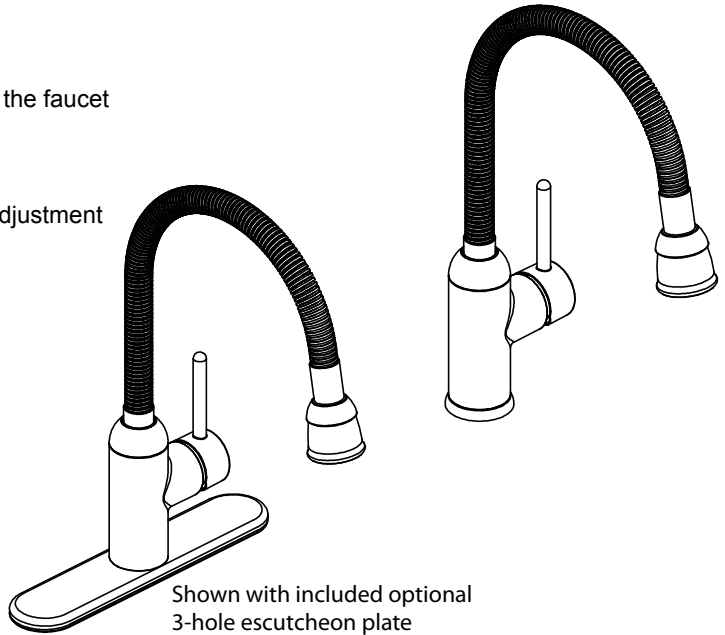

SPECIFICATIONS

Pursuit™ Single Handle Flexible Spout Laundry/Kitchen/Utility Faucet Model LK2500

FEATURES

- Solid brass waterway construction
- Removable ceramic disc cartridge
- One 1 3/8" (35mm) diameter faucet hole required for single hole installation, Three 1 3/8" (35mm) diameter faucet holes required for three hole installation
- 1.5GPM flow regulator installed
 - Optional 2.2GPM flow regulator also included with the faucet
- Braided stainless steel supply lines
- 3/8" female compression hose connections with 1/2" male IPS thread adaptors
- Flexible stainless steel spout for maximum clearance and adjustment
- Max counter thickness: 2.5" (63mm)
- 2-function hand spray (Aerated, Spray)
- hand spray operation:
 - Rotate end of spout to switch from spray to stream
- Forward-Only handles = No backsplash interference
- Available finishes:
 - Chrome LK2500CR
- Ship weight: 4.5 lbs (2.1 kg)

WARRANTY

- Limited Lifetime

ACCESSORIES (Sold Separately):

- LK105 - Air gap
- LK320 - Soap dispenser

COMPLIES WITH:

- ADA
- cUPC
- ANSI/NSF61
- CA AB1953
- ASME A112.18.1/CSA B125.1

With 3-hole escutcheon

With 3-hole escutcheon