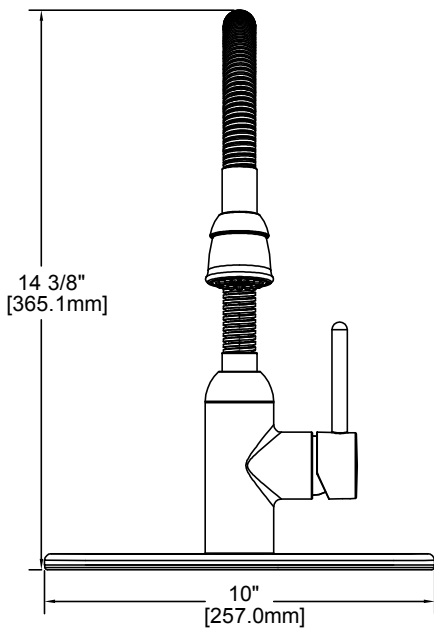

SPECIFICATIONS

Pursuit™ Single Handle Flexible Spout Laundry/Kitchen/Utility Faucet Model LK2500

FEATURES

- Solid brass waterway construction
- Removable ceramic disc cartridge
- One 1 3/8" (35mm) diameter faucet hole required for single hole installation, Three 1 3/8" (35mm) diameter faucet holes required for three hole installation
- 1.5GPM flow regulator installed
 - Optional 2.2GPM flow regulator also included with the faucet
- Braided stainless steel supply lines
- 3/8" female compression hose connections with 1/2" male IPS thread adaptors
- Flexible stainless steel spout for maximum clearance and adjustment
- Max counter thickness: 2.5" (63mm)
- 2-function hand spray (Aerated, Spray)
- hand spray operation:
 - Rotate end of spout to switch from spray to stream
- Forward-Only handles = No backsplash interference
- Available finishes:
 - Chrome LK2500CR
- Ship weight: 4.5 lbs (2.1 kg)

WARRANTY

- Limited Lifetime

ACCESSORIES (Sold Separately):

- LK105 - Air gap
- LK320 - Soap dispenser

COMPLIES WITH:

- ADA
- cUPC
- ANSI/NSF61
- CA AB1953
- ASME A112.18.1/CSA B125.1

With 3-hole escutcheon

With 3-hole escutcheon