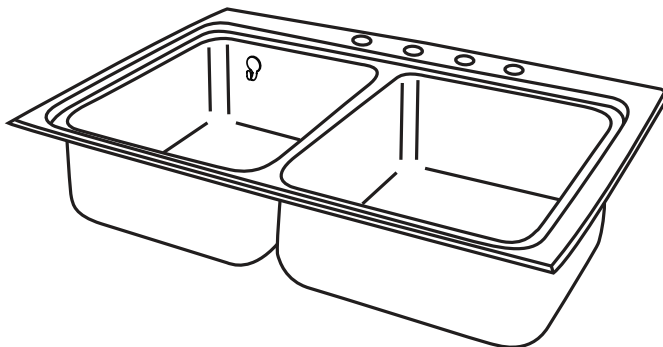

##### LKEKLEDGE

- Ledge for e-dock sinks.
- Stainless steel
- Includes magnet (LKEMAGENET)
- Overall size: 2-5/8"(67mm) x 3-1/2"(89mm) x 3-7/8"(98mm)

LKEKLEDGE

##### LKEKMAGNET

- Magnet for e-dock sinks and accessories
- Stainless steel
- Overall size: 1-3/4"(44mm) dia. x 3/8"(10mm)

LKEKMAGNET

##### LKEKSPONGE

- Sponge holder for e-dock sinks.
- Stainless steel
- Includes magnet (LKEMAGENET)
- Overall size: 3-1/2"(89mm) x 1-1/4"(32mm) x 3-1/8"(79mm)

LKEKSPONGE

##### LKEKUTENSIL

- Utensil holder for e-dock sinks.
- Stainless steel
- Includes magnet (LKEMAGENET)
- Overall size: 3"(76mm) x 2-1/2"(51mm) x 5-3/8"(137mm)

LKEKUTENSIL

Warning: This product contains magnets. Keep away from credit cards, computer hard drives, magnetic I.D. cards, and other magnetic media. Magnets may interfere with medical devices such as pacemakers. Consult your physician before use. Pinch hazard - magnets can jump out of your hands and snap together from a surprising distance before you realize what's happening.