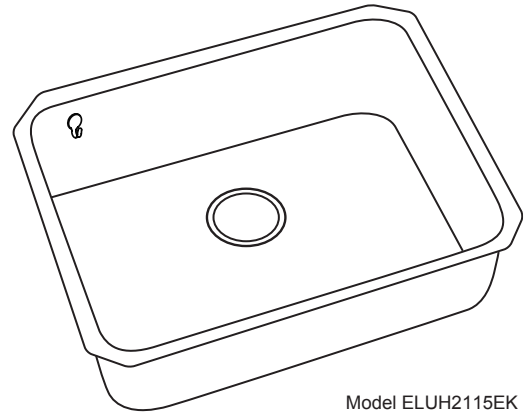

GENERAL

Highest quality sink formed of #18 (1.2mm) gauge, type 304 (18-8) nickel bearing stainless steel with e-dock. Undermount.

DESIGN FEATURES

Bowl Depth: 7-1/2" (200mm) ELUH2115EK, 10" (254mm) ELUH211510EK
Coved Corners: 1-3/4" (44mm) vertical and horizontal radius.

Model Number	Description	Overall			Material
		L	W	D	
LKEKSPONGE	Sponge Holder	3-1/2 (89mm)	1-1/4 (32mm)	3-1/8 (79mm)	Stainless Steel
LKEKLEDGE	Ledge	2-5/8 (67mm)	3-1/2 (89mm)	3-7/8 (98mm)	Stainless Steel
LKEKHOOK	Hook	1-3/4 (44mm)	1-1/8 (29mm)	2-7/16 (62mm)	Stainless Steel
LKEKUTENSIL	Utensil Holder	3 (76mm)	2-1/2 (51mm)	5-3/8 (137mm)	Stainless Steel
LKDEK35	Disposal Cover	2-11/16 (68mm)	2-11/16 (68mm)	1-1/4 (32mm)	Stainless Steel

*Furnished with magnet (LKEKMAGNET)

LKEKSPONGE

LKEKLEDGE

LKEKHOOK

LKEKUTENSIL

LKDEK35

Model ELUH2115EK

Included
Sinks Are