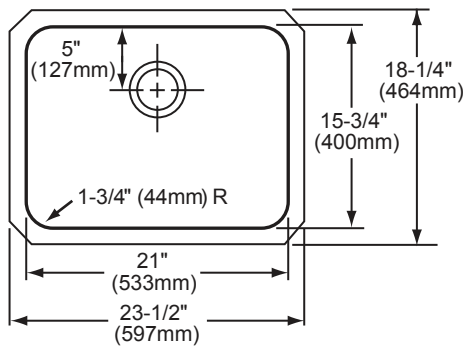

ELKAY[®]

SPECIFICATIONS

Gourmet e-dock™ Undermount Sink Model ELUH2115EK Series

SINK DIMENSIONS*

Model Number	Overall		Inside Bowl			Cutout in Countertop	Minimum Cabinet Size
	L	W	L	W	D		
ELUH2115EK	23 ¹ / ₂ (597mm)	18 ¹ / ₄ (464mm)	21 (533mm)	15 ³ / ₄ (400mm)	7 ¹ / ₂ (191mm)	See Template**	27 (686mm)
ELUH211510EK	23 ¹ / ₂ (597mm)	18 ¹ / ₄ (464mm)	21 (533mm)	15 ³ / ₄ (400mm)	10 (254mm)		27 (686mm)

*Length is left to right. Width is front to back.

**Template #1000001400 is packed with every sink.

ELUH2115EK

ELUH211510EK

Installation Profile

In keeping with our policy of continuing product improvement, Elkay reserves the right to change product specifications without notice. Please visit elkay.com for the most current version of Elkay product specification sheets.