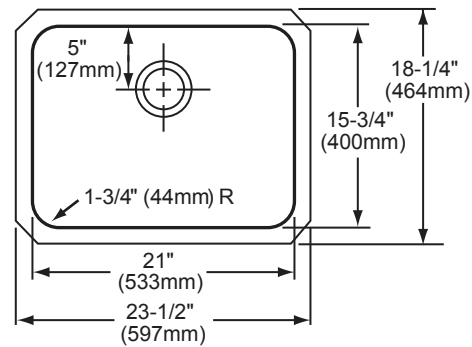

ELKAY[®]

SPECIFICATIONS

Gourmet e-dock™ Undermount Sink Model ELUH2115EK Series

SINK DIMENSIONS*

Model Number	Overall		Inside Bowl			Cutout in Countertop	Minimum Cabinet Size
	L	W	L	W	D		
ELUH2115EK	23 ¹ / ₂ (597mm)	18 ¹ / ₄ (464mm)	21 (533mm)	15 ³ / ₄ (400mm)	7 ¹ / ₂ (191mm)	See Template**	27 (686mm)
ELUH211510EK	23 ¹ / ₂ (597mm)	18 ¹ / ₄ (464mm)	21 (533mm)	15 ³ / ₄ (400mm)	10 (254mm)		27 (686mm)

*Length is left to right. Width is front to back.

**Template #1000001400 is packed with every sink.

ELUH2115EK

ELUH211510EK

Installation Profile

In keeping with our policy of continuing product improvement, Elkay reserves the right to change product specifications without notice. Please visit elkay.com for the most current version of Elkay product specification sheets.