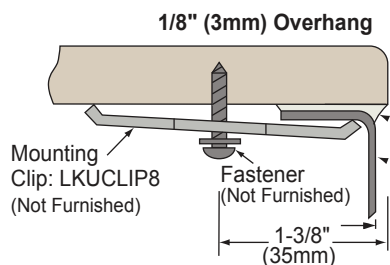

ELKAY[®]

SPECIFICATIONS

Gourmet e-dock™ Undermount Sink Model ELUH2115EK Series

SINK DIMENSIONS*

Model Number	Overall		Inside Bowl			Cutout in Countertop	Minimum Cabinet Size
	L	W	L	W	D		
ELUH2115EK	23 ¹ / ₂ (597mm)	18 ¹ / ₄ (464mm)	21 (533mm)	15 ³ / ₄ (400mm)	7 ¹ / ₂ (191mm)	See Template**	27 (686mm)
ELUH211510EK	23 ¹ / ₂ (597mm)	18 ¹ / ₄ (464mm)	21 (533mm)	15 ³ / ₄ (400mm)	10 (254mm)		27 (686mm)

*Length is left to right. Width is front to back.

**Template #1000001400 is packed with every sink.

ELUH2115EK

ELUH211510EK

Installation Profile

In keeping with our policy of continuing product improvement, Elkay reserves the right to change product specifications without notice. Please visit elkay.com for the most current version of Elkay product specification sheets.