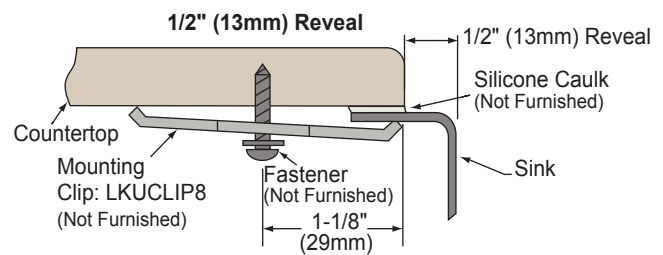

ELKAY[®]

SPECIFICATIONS

Gourmet e-dock™ Undermount Sink Model ELUH2115EK Series

SINK DIMENSIONS*

Model Number	Overall		Inside Bowl			Cutout in Countertop	Minimum Cabinet Size
	L	W	L	W	D		
ELUH2115EK	23 ¹ / ₂ (597mm)	18 ¹ / ₄ (464mm)	21 (533mm)	15 ³ / ₄ (400mm)	7 ¹ / ₂ (191mm)	See Template**	27 (686mm)
ELUH211510EK	23 ¹ / ₂ (597mm)	18 ¹ / ₄ (464mm)	21 (533mm)	15 ³ / ₄ (400mm)	10 (254mm)		27 (686mm)

*Length is left to right. Width is front to back.

**Template #1000001400 is packed with every sink.

ELUH2115EK

ELUH211510EK

Installation Profile

In keeping with our policy of continuing product improvement, Elkay reserves the right to change product specifications without notice. Please visit elkay.com for the most current version of Elkay product specification sheets.