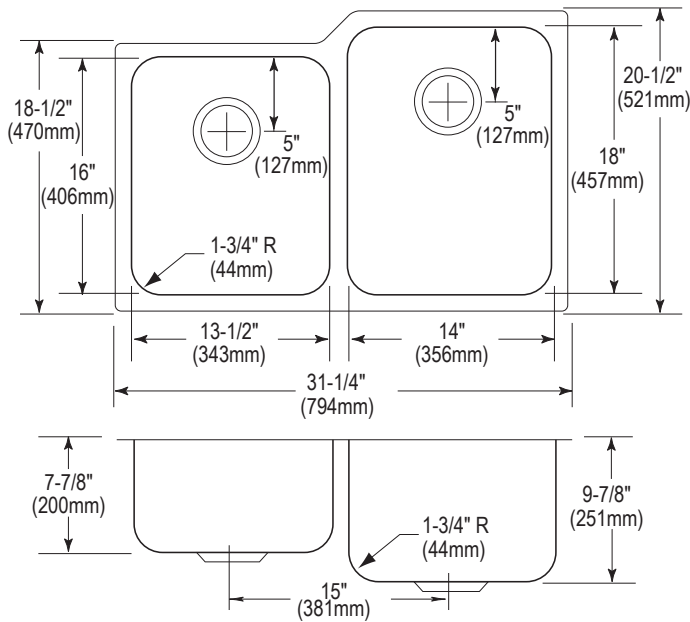

ELKAY® SPECIFICATIONS

Gourmet e-dock™ Undermount Sink Models ELUH3120LEK and ELUH3120REK

SINK DIMENSIONS*

Model Number	Overall		Inside Left Bowl			Inside Right Bowl			Cutout in Countertop	Minimum Cabinet Size
	L	W	L	W	D	L	W	D		
ELUH3120LEK	31-1/4 (794mm)	20-1/2 (521mm)	13-1/2 (343mm)	16 (406mm)	7-7/8 (200mm)	14 (356mm)	18 (457mm)	9-7/8 (251mm)	See Template**	36 (914mm)
ELUH3120REK	31-1/4 (794mm)	20-1/2 (521mm)	14 (356mm)	18 (457mm)	9-7/8 (251mm)	13 1/2 (343mm)	16 (406mm)	7-7/8 (200mm)	See Template**	36 (914mm)

*Length is left to right. Width is front to back.

**Template #1000001388 is packed with every sink.

Model ELUH3120LEK Illustrated

Model ELUH3120REK Illustrated

Installation Profile

In keeping with our policy of continuing product improvement, Elkay reserves the right to change product specifications without notice. Please visit elkay.com for the most current version of Elkay product specification sheets.