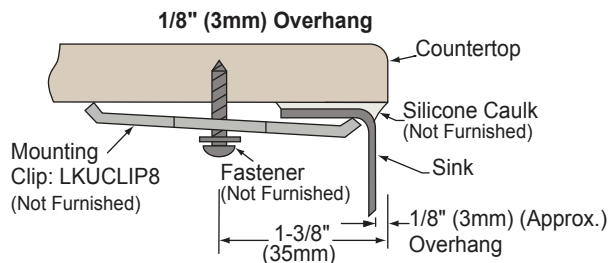

ELKAY® SPECIFICATIONS

Gourmet e-dock™ Undermount Sink Models ELUH3120LEK and ELUH3120REK

SINK DIMENSIONS*

Model Number	Overall		Inside Left Bowl			Inside Right Bowl			Cutout in Countertop	Minimum Cabinet Size
	L	W	L	W	D	L	W	D		
ELUH3120LEK	31-1/4 (794mm)	20-1/2 (521mm)	13-1/2 (343mm)	16 (406mm)	7-7/8 (200mm)	14 (356mm)	18 (457mm)	9-7/8 (251mm)	See Template**	36 (914mm)
ELUH3120REK	31-1/4 (794mm)	20-1/2 (521mm)	14 (356mm)	18 (457mm)	9-7/8 (251mm)	13 1/2 (343mm)	16 (406mm)	7-7/8 (200mm)	See Template**	36 (914mm)

*Length is left to right. Width is front to back.

**Template #1000001388 is packed with every sink.

Model ELUH3120LEK Illustrated

Model ELUH3120REK Illustrated

Installation Profile

In keeping with our policy of continuing product improvement, Elkay reserves the right to change product specifications without notice. Please visit elkay.com for the most current version of Elkay product specification sheets.