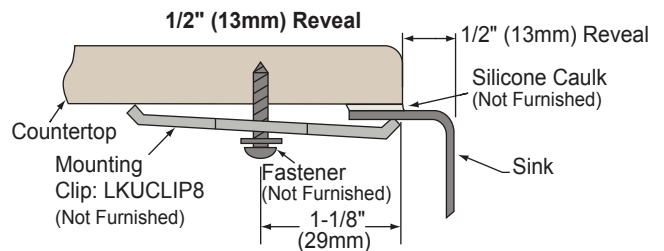

ELKAY® SPECIFICATIONS

Gourmet e-dock™ Undermount Sink Models ELUH3120LEK and ELUH3120REK

SINK DIMENSIONS*

Model Number	Overall		Inside Left Bowl			Inside Right Bowl			Cutout in Countertop	Minimum Cabinet Size
	L	W	L	W	D	L	W	D		
ELUH3120LEK	31-1/4 (794mm)	20-1/2 (521mm)	13-1/2 (343mm)	16 (406mm)	7-7/8 (200mm)	14 (356mm)	18 (457mm)	9-7/8 (251mm)	See Template**	36 (914mm)
ELUH3120REK	31-1/4 (794mm)	20-1/2 (521mm)	14 (356mm)	18 (457mm)	9-7/8 (251mm)	13 1/2 (343mm)	16 (406mm)	7-7/8 (200mm)	See Template**	36 (914mm)

*Length is left to right. Width is front to back.

**Template #1000001388 is packed with every sink.

Model ELUH3120LEK Illustrated

Model ELUH3120REK Illustrated

Installation Profile

In keeping with our policy of continuing product improvement, Elkay reserves the right to change product specifications without notice. Please visit elkay.com for the most current version of Elkay product specification sheets.