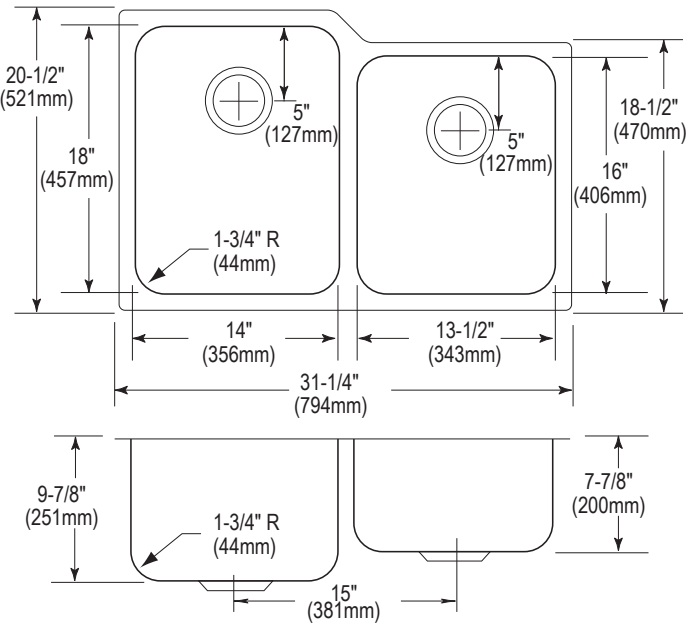

ELKAY® SPECIFICATIONS

Gourmet e-dock™ Undermount Sink Models ELUH3120LEK and ELUH3120REK

SINK DIMENSIONS*

Model Number	Overall		Inside Left Bowl			Inside Right Bowl			Cutout in Countertop	Minimum Cabinet Size
	L	W	L	W	D	L	W	D		
ELUH3120LEK	31-1/4 (794mm)	20-1/2 (521mm)	13-1/2 (343mm)	16 (406mm)	7-7/8 (200mm)	14 (356mm)	18 (457mm)	9-7/8 (251mm)	See Template**	36 (914mm)
ELUH3120REK	31-1/4 (794mm)	20-1/2 (521mm)	14 (356mm)	18 (457mm)	9-7/8 (251mm)	13 1/2 (343mm)	16 (406mm)	7-7/8 (200mm)	See Template**	36 (914mm)

*Length is left to right. Width is front to back.

**Template #1000001388 is packed with every sink.

Model ELUH3120LEK Illustrated

Model ELUH3120REK Illustrated

Installation Profile

In keeping with our policy of continuing product improvement, Elkay reserves the right to change product specifications without notice. Please visit elkay.com for the most current version of Elkay product specification sheets.