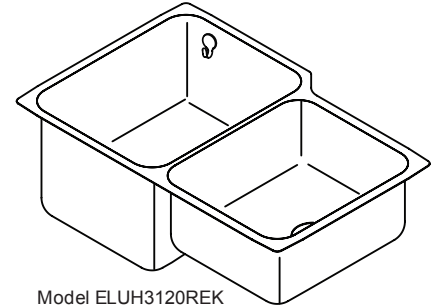

Model Number	Description	Overall			Material
		L	W	D	
LKEKSPONGE	Sponge Holder	3-1/2 (89mm)	1-1/4 (32mm)	3-1/8 (79mm)	Stainless Steel
LKEKLEDGE	Ledge	2-5/8 (67mm)	3-1/2 (89mm)	3-7/8 (98mm)	Stainless Steel
LKEKHOOK	Hook	1-3/4 (44mm)	1-1/8 (29mm)	2-7/16 (62mm)	Stainless Steel
LKEKUTENSIL	Utensil Holder	3 (76mm)	2-1/2 (51mm)	5-3/8 (137mm)	Stainless Steel
LKDEK35	Disposal Cover	2-11/16 (68mm)	2-11/16 (68mm)	1-1/4 (32mm)	Stainless Steel

*Furnished with magnet (LKEKMAGNET)

LKEKSPONGE

LKEKLEDGE

LKEKHOOK

LKEKUTENSIL

LKDEK35

Model ELUH3120REK

Model ELUH3120LEK

ELKAY® SPECIFICATIONS

Gourmet e-dock™ Undermount Sink Models ELUH3120LEK and ELUH3120REK

SINK DIMENSIONS*

Model Number	Overall		Inside Left Bowl			Inside Right Bowl			Cutout in Countertop	Minimum Cabinet Size
	L	W	L	W	D	L	W	D		
ELUH3120LEK	31-1/4 (794mm)	20-1/2 (521mm)	13-1/2 (343mm)	16 (406mm)	7-7/8 (200mm)	14 (356mm)	18 (457mm)	9-7/8 (251mm)	See Template**	36 (914mm)
ELUH3120REK	31-1/4 (794mm)	20-1/2 (521mm)	14 (356mm)	18 (457mm)	9-7/8 (251mm)	13 1/2 (343mm)	16 (406mm)	7-7/8 (200mm)	See Template**	36 (914mm)