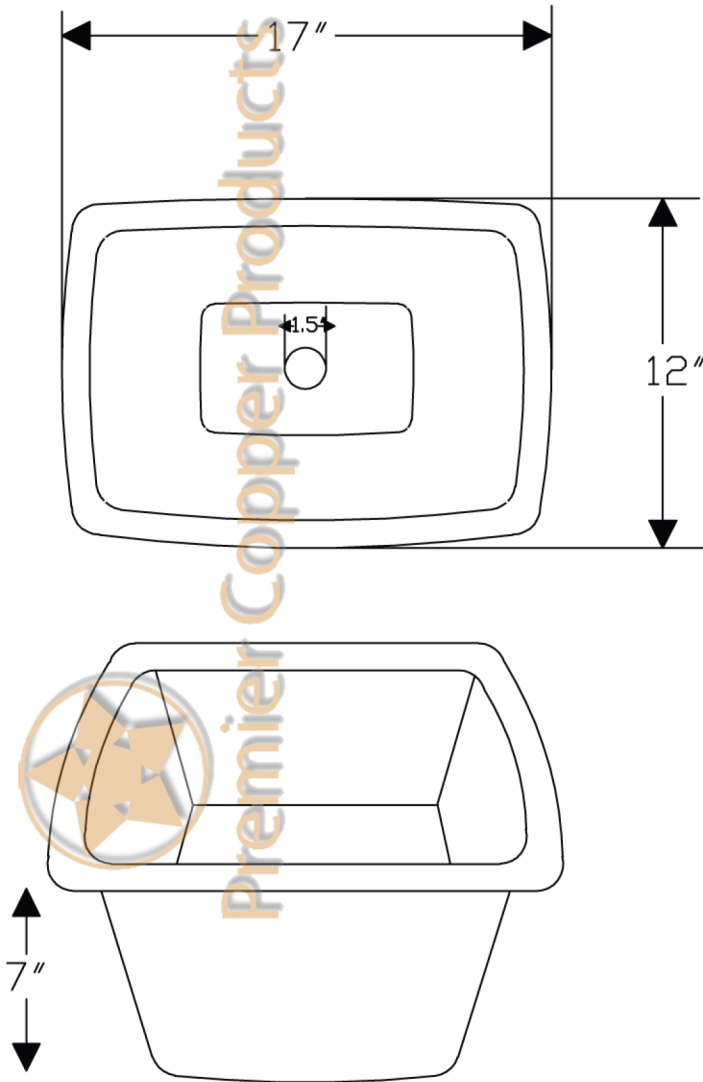

PREMIER
COPPER PRODUCTS

MODEL NUMBER: LRECEN

- * Description: Rectangle Hammered Copper Bathroom Sink in Electroless Nickel
- * Outer Dimensions: 17" x 12" x 7"
- * Inner Dimensions: 15" x 10" x 7"
- * Rim: 1"
- * Drain Opening: 1.5" w/o Overflow
- * Finish: Electroless Nickel

This product is hand crafted, small variances in color and size may occur. Dimensions may vary up to 1/4". Do not make any installation cuts until you receive your item(s).