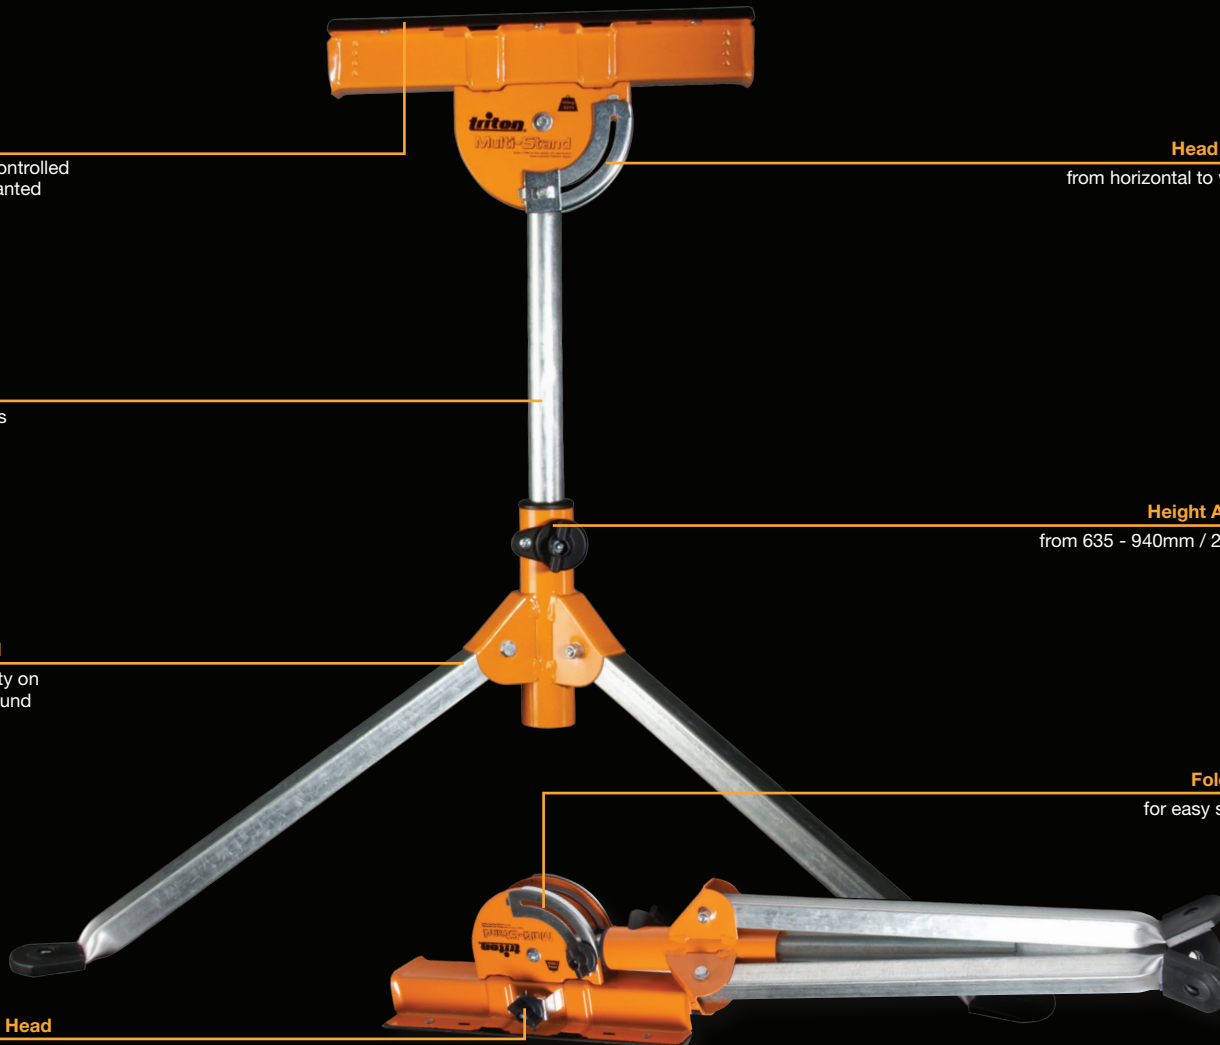

Multi-purpose, adjustable support stand with extra-wide tripod base for excellent stability on level or uneven ground. Folds down in seconds for convenient transportation and storage. Swivelling and tilting head with built-in clamp and low-friction slide surfaces.

Low Friction Slide Surfaces

provides smooth controlled travel without unwanted 'steering'

Head Pivots

from horizontal to vertical

Supports

over 100kg / 220lbs

Height Adjusts

from 635 - 940mm / 25 - 37"

Extra-Wide Tripod

for excellent stability on level or uneven ground

Folds Flat

for easy storage

Angle Adjustment Head

with built-in clamping system

Selling Points

- Multi-purpose support stand with extra-wide tripod base for excellent stability on level or uneven ground
- Tilting, swivelling head features an open U-channel combined with built-in clamping system
- Height quickly adjusts from 635mm - 940mm / 25" - 37"
- Supports 100kg / 220lbs
- Head pivots from horizontal to vertical

Key Specifications

Max Load	100kg	220lbs
Height Range	635mm - 940mm	25" - 37"
Angle Adjustment Range	Vertical through Horizontal	
Weight	6.2kg	13.6lbs