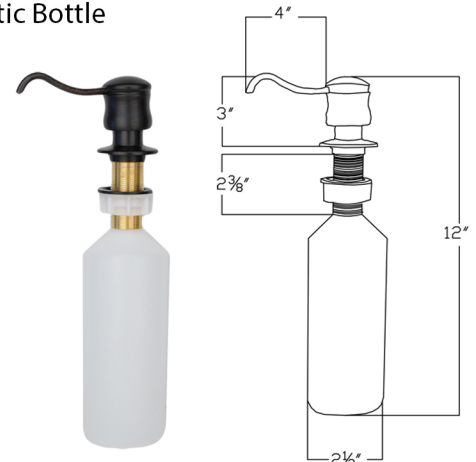

### PACKAGE INCLUDES THE FOLLOWING ITEMS:

- \* 33" Copper Kitchen Single Basin Sink / ORB Finish (Model# KSDB33199)
- \* Single Handle Spring Pull Down Kitchen Faucet - Oil Rubbed Bronze (K-SPD02ORB)
- \* Solid Brass Soap & Lotion Dispenser - Oil Rubbed Bronze (PCP-701ORB)
- \* 3.5" Garbage Disposal Drain w/ Basket / ORB Finish (Model# D-130ORB)
- \* Oil Rubbed Bronze Installation Silicone (Model# C900-ORB)
- \* Copper Sink Wax (Model# W900-WAX)

### SINK DETAILS (Model# KSDB33199)

- \* 33" Copper Kitchen Single Basin Sink
- \* Color: Oil Rubbed Bronze
- \* Outer Dimension: 33" x 19" x 9"
- \* Inner Dimension: 31" x 17" x 9"
- \* Drain Size: 3.5" Standard
- \* Material Gauge: 14

### FAUCET DETAILS (Model# K-SPD02ORB)

- \* Single Handle Spring Pull Down Kitchen Faucet
- \* Color: Oil Rubbed Bronze
- \* Solid Brass Construction
- \* Ceramic Disc Cartridges
- \* Overall Height: 21.14"
- \* Overall Width: 13.67"
- \* Spout Reach: 7.26"
- \* 360 Degree Swivel

### SOAP DISPENSER DETAILS (Model# PCP-701ORB)

- \* Deluxe Soap and Lotion Dispenser
- \* Color: Oil Rubbed Bronze
- \* Solid Brass Head & Plastic Bottle
- \* 4" Spout Reach
- \* 500 ML Plastic Bottle