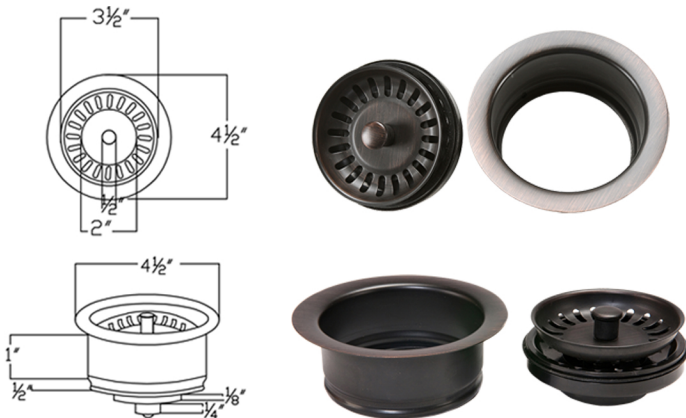

PACKAGE INCLUDES THE FOLLOWING ITEMS:

- 33" Copper Kitchen Single Basin Sink / ORB Finish (Model# KSDB33199)
- Single Handle Spring Pull Down Kitchen Faucet - Oil Rubbed Bronze (K-SPD02ORB)
- Solid Brass Soap & Lotion Dispenser - Oil Rubbed Bronze (PCP-701ORB)
- 3.5" Garbage Disposal Drain w/ Basket / ORB Finish (Model# D-130ORB)
- Oil Rubbed Bronze Installation Silicone (Model# C900-ORB)
- Copper Sink Wax (Model# W900-WAX)

* ORB: Oil Rubbed Bronze

DRAIN #1 DETAILS (Model# D-130ORB)

- 3.5" Deluxe Garbage Disposal Drain w/ Basket
- Color: Oil Rubbed Bronze
- Inner Dimension: 3.5"
- Outer Dimension: 4.5" x 2"
- Installation Type: Insinkerator Brand Compatible
- Material: Brass

SILICONE DETAILS (Model# C900-ORB)

- Neutral Cure Installation Silicone
- Color: Oil Rubbed Bronze
- Size: 4.5 OZ
- Matches a Variety of Different Styled Sinks and Drains