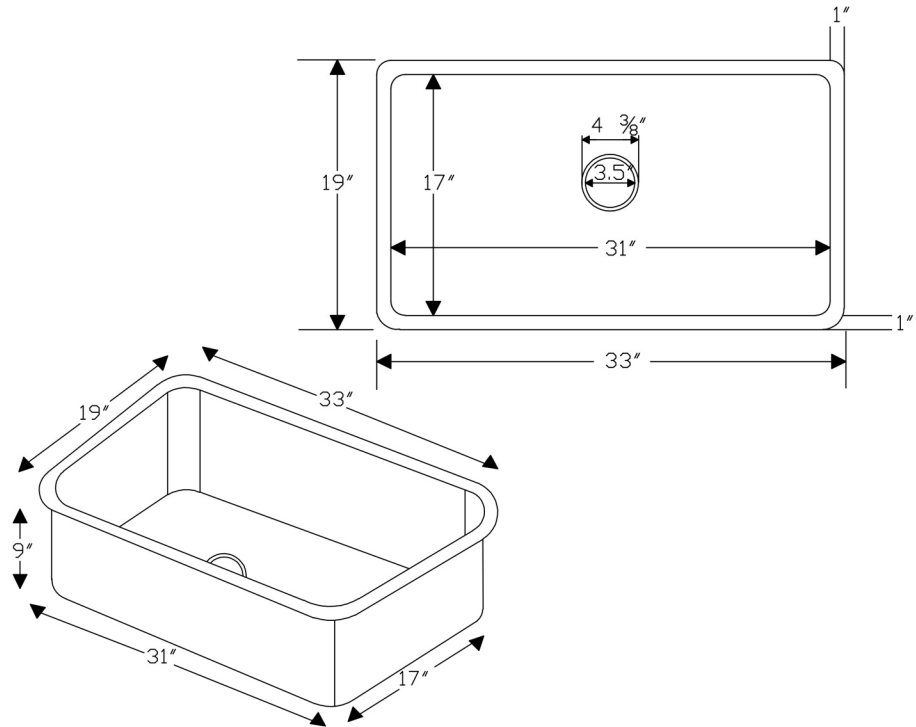

### PACKAGE INCLUDES THE FOLLOWING ITEMS:

- \* 33" Copper Kitchen Single Basin Sink / ORB Finish (Model# KSDB33199)
- \* Single Handle Spring Pull Down Kitchen Faucet - Oil Rubbed Bronze (K-SPD02ORB)
- \* Solid Brass Soap & Lotion Dispenser - Oil Rubbed Bronze (PCP-701ORB)
- \* 3.5" Garbage Disposal Drain w/ Basket / ORB Finish (Model# D-130ORB)
- \* Oil Rubbed Bronze Installation Silicone (Model# C900-ORB)
- \* Copper Sink Wax (Model# W900-WAX)

### SINK DETAILS (Model# KSDB33199)

- \* 33" Copper Kitchen Single Basin Sink
- \* Color: Oil Rubbed Bronze
- \* Outer Dimension: 33" x 19" x 9"
- \* Inner Dimension: 31" x 17" x 9"
- \* Drain Size: 3.5" Standard
- \* Material Gauge: 14

### FAUCET DETAILS (Model# K-SPD02ORB)

- \* Single Handle Spring Pull Down Kitchen Faucet
- \* Color: Oil Rubbed Bronze
- \* Solid Brass Construction
- \* Ceramic Disc Cartridges
- \* Overall Height: 21.14"
- \* Overall Width: 13.67"
- \* Spout Reach: 7.26"
- \* 360 Degree Swivel

### SOAP DISPENSER DETAILS (Model# PCP-701ORB)

- \* Deluxe Soap and Lotion Dispenser
- \* Color: Oil Rubbed Bronze
- \* Solid Brass Head & Plastic Bottle
- \* 4" Spout Reach
- \* 500 ML Plastic Bottle