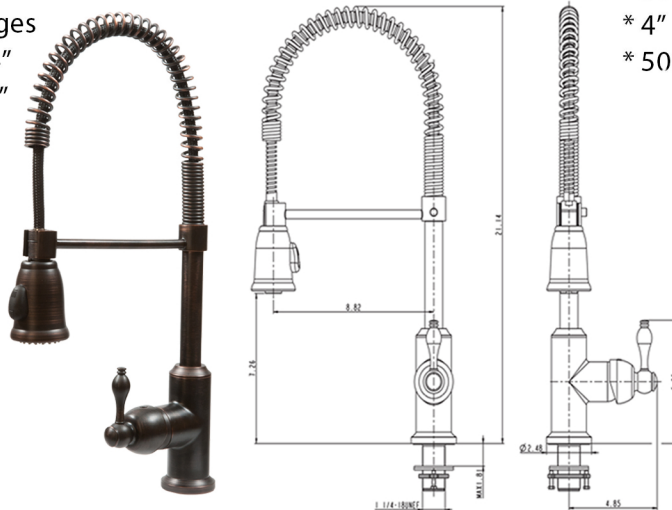

### PACKAGE INCLUDES THE FOLLOWING ITEMS:

- \* 33" Copper Kitchen Single Basin Sink / ORB Finish (Model# KSDB33199)
- \* Single Handle Spring Pull Down Kitchen Faucet - Oil Rubbed Bronze (K-SPD02ORB)
- \* Solid Brass Soap & Lotion Dispenser - Oil Rubbed Bronze (PCP-701ORB)
- \* 3.5" Garbage Disposal Drain w/ Basket / ORB Finish (Model# D-130ORB)
- \* Oil Rubbed Bronze Installation Silicone (Model# C900-ORB)
- \* Copper Sink Wax (Model# W900-WAX)

### SINK DETAILS (Model# KSDB33199)

- \* 33" Copper Kitchen Single Basin Sink
- \* Color: Oil Rubbed Bronze
- \* Outer Dimension: 33" x 19" x 9"
- \* Inner Dimension: 31" x 17" x 9"
- \* Drain Size: 3.5" Standard
- \* Material Gauge: 14

### FAUCET DETAILS (Model# K-SPD02ORB)

- \* Single Handle Spring Pull Down Kitchen Faucet
- \* Color: Oil Rubbed Bronze
- \* Solid Brass Construction
- \* Ceramic Disc Cartridges
- \* Overall Height: 21.14"
- \* Overall Width: 13.67"
- \* Spout Reach: 7.26"
- \* 360 Degree Swivel

### SOAP DISPENSER DETAILS (Model# PCP-701ORB)

- \* Deluxe Soap and Lotion Dispenser
- \* Color: Oil Rubbed Bronze
- \* Solid Brass Head & Plastic Bottle
- \* 4" Spout Reach
- \* 500 ML Plastic Bottle