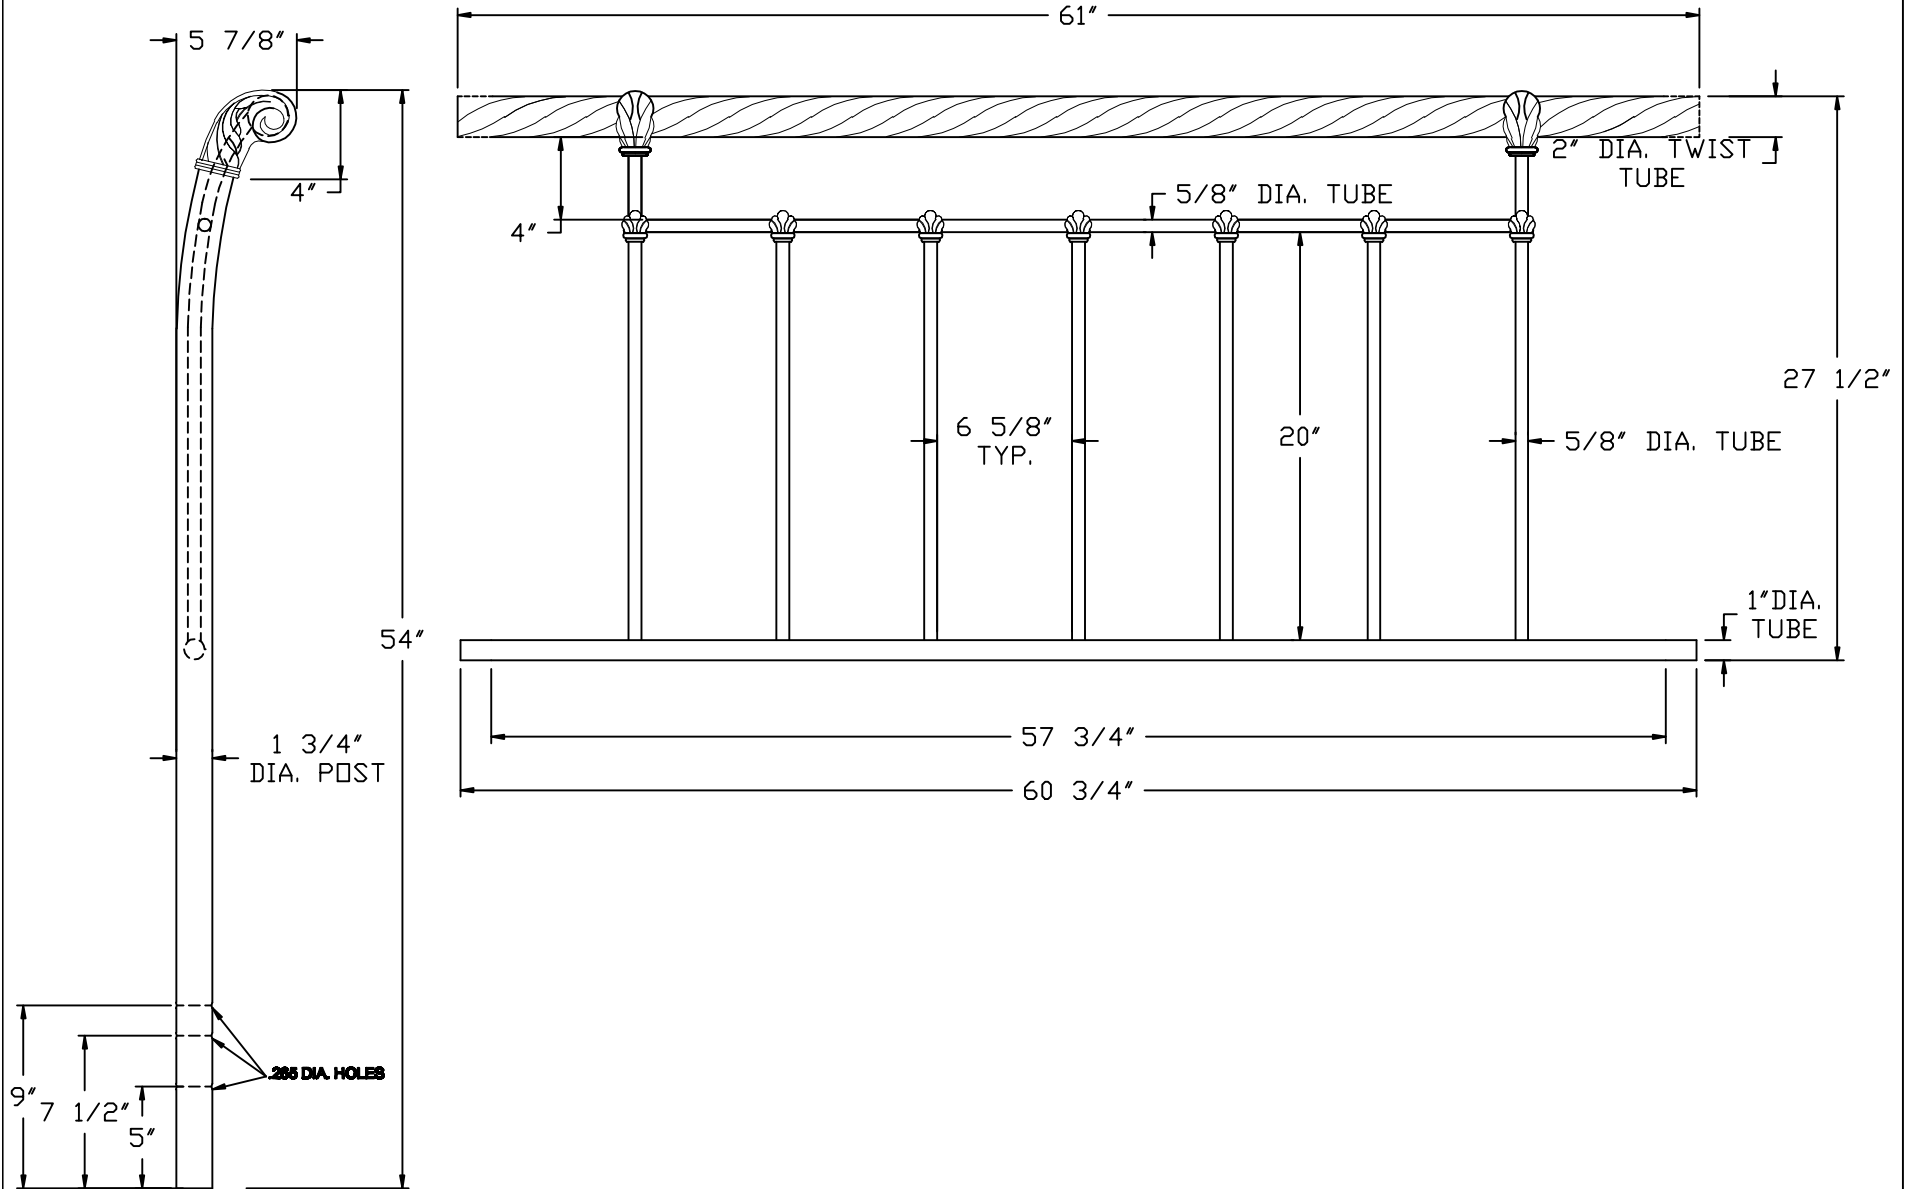

HEADBOARD PANEL

FOOTBOARD PANEL

FASHION BED GROUP

PRODUCT DATA SHEET

STYLE 420009 (5/0 & 6/6)

DESCRIPTION L&P ENGINEERED FRAME

DOMESTIC

IMPORT

5950 W. 51st STREET

CHICAGO IL. 60638

SIZES SHOWN

ISSUE C 3/3 5/0

DATE 8-5-93 4/6 6/6

#	DESCRIPTION
1	BRASS CAP
2	PLASTIC FOOT
3	SIDE RAIL ASSEMBLY
4	CENTER SUPPORT RAIL
5	CENTER CROSS MEMBER

ISU	DATE	REVISION
C	8/5/93	ADDED CENTER CROSS MEMBER

SIZE	HEIGHT		WIDTH		DEPTH	WEIGHT (LBS.)			NO. OF CTNS	CARTON DIM'S		CU FT.	U.P.S.	
	HDBD	FTBD	HDBD	FTBD	DAYBED	PACKED	UNPACKED	FRAME	FRAME	FRAME	Y	N		
3/3														
4/6														
5/0														
6/6														
FRAME						45			1	86 x 3-1/4 x 7-3/4"	1.25		X	