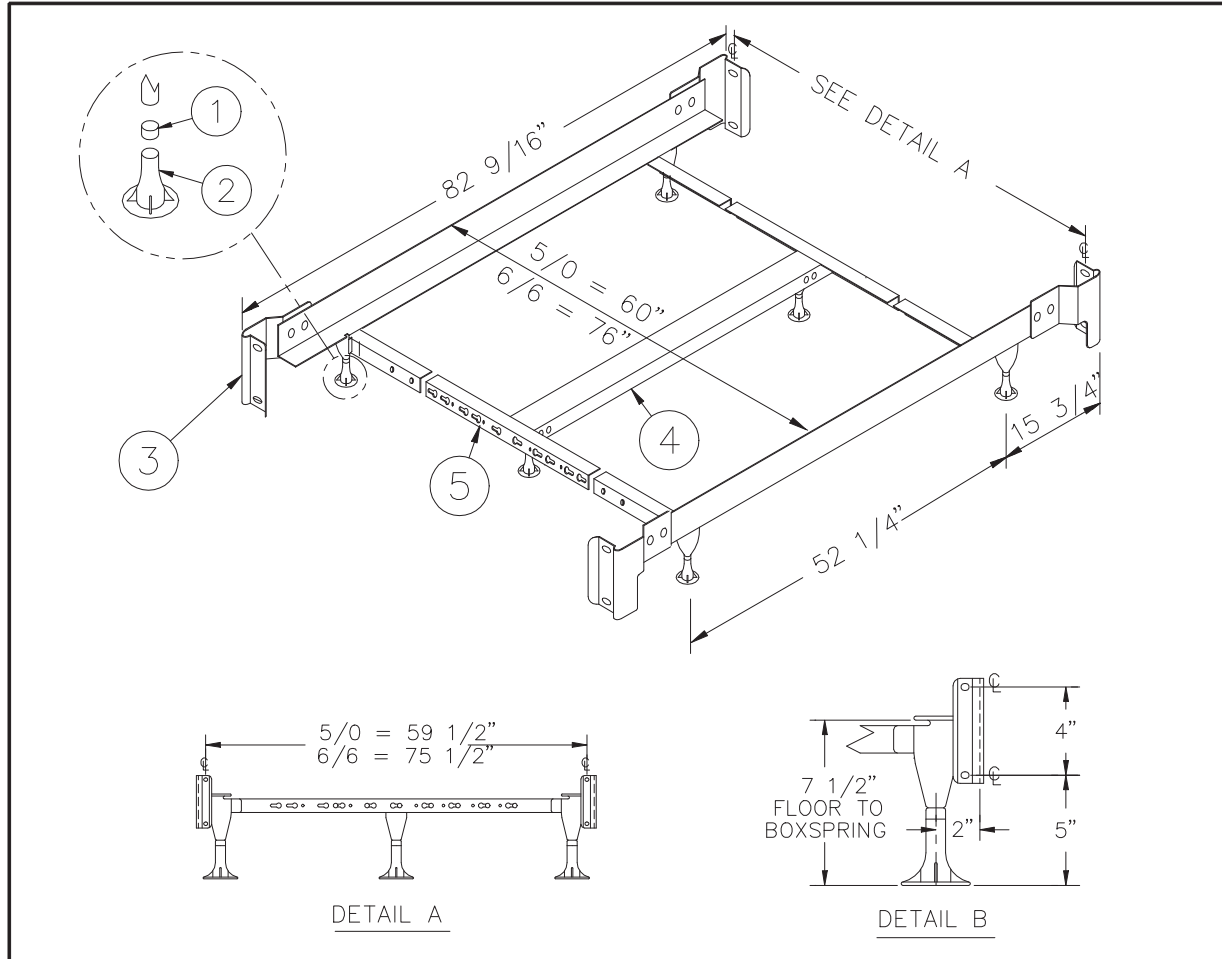

HEADBOARD PANEL

FOOTBOARD PANEL

FASHION BED GROUP

PRODUCT DATA SHEET

STYLE 420009 (5/0 & 6/6)

DESCRIPTION L&P ENGINEERED FRAME

DOMESTIC

IMPORT

5950 W. 51st STREET

CHICAGO IL. 60638

SIZES SHOWN

ISSUE C 3/3 5/0

DATE 8-5-93 4/6 6/6

#	DESCRIPTION
1	BRASS CAP
2	PLASTIC FOOT
3	SIDE RAIL ASSEMBLY
4	CENTER SUPPORT RAIL
5	CENTER CROSS MEMBER

ISU	DATE	REVISION
C	8/5/93	ADDED CENTER CROSS MEMBER

SIZE	HEIGHT		WIDTH		DEPTH	WEIGHT (LBS.)			NO. OF CTNS	CARTON DIM'S		CU FT.	U.P.S.	
	HDBD	FTBD	HDBD	FTBD	DAYBED	PACKED	UNPACKED	FRAME	FRAME	FRAME	Y	N		
3/3														
4/6														
5/0														
6/6														
FRAME						45			1	86 x 3-1/4 x 7-3/4"	1.25		X	