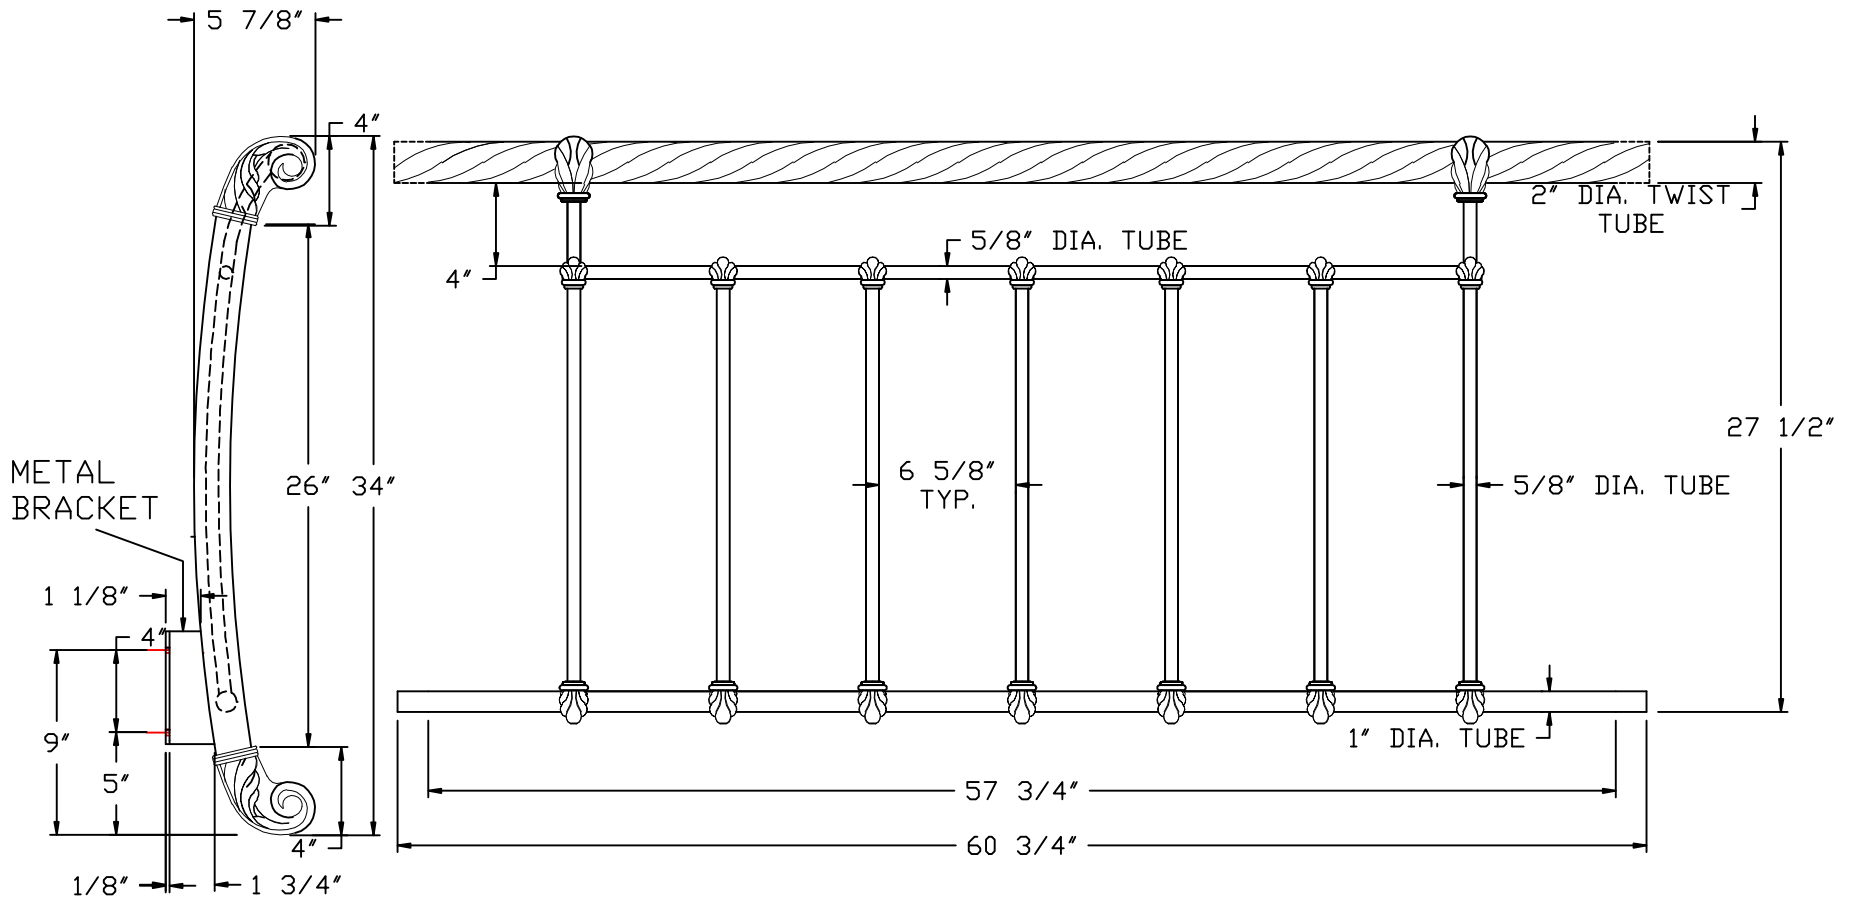

HEADBOARD PANEL

FOOTBOARD PANEL

FASHION BED GROUP

PRODUCT DATA SHEET

STYLE 420009 (5/0 & 6/6)

DESCRIPTION L&P ENGINEERED FRAME

DOMESTIC

IMPORT

5950 W. 51st STREET

CHICAGO IL. 60638

SIZES SHOWN

ISSUE C 3/3 5/0

DATE 8-5-93 4/6 6/6

#	DESCRIPTION
1	BRASS CAP
2	PLASTIC FOOT
3	SIDE RAIL ASSEMBLY
4	CENTER SUPPORT RAIL
5	CENTER CROSS MEMBER

ISU	DATE	REVISION
C	8/5/93	ADDED CENTER CROSS MEMBER

SIZE	HEIGHT		WIDTH		DEPTH	WEIGHT (LBS.)			NO. OF CTNS	CARTON DIM'S		CU FT.	U.P.S.	
	HDBD	FTBD	HDBD	FTBD	DAYBED	PACKED	UNPACKED	FRAME	FRAME	FRAME	Y	N		
3/3														
4/6														
5/0														
6/6														
FRAME						45			1	86 x 3-1/4 x 7-3/4"	1.25		X	