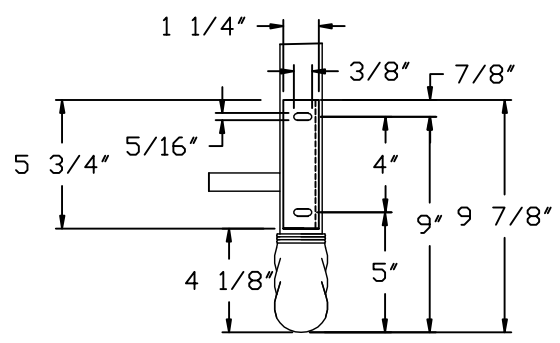

HEADBOARD PANEL

FOOTBOARD PANEL

FASHION BED GROUP

PRODUCT DATA SHEET

STYLE 420009 (5/0 & 6/6)

DESCRIPTION L&P ENGINEERED FRAME

DOMESTIC

IMPORT

5950 W. 51st STREET

CHICAGO IL. 60638

SIZES SHOWN

ISSUE C 3/3 5/0

DATE 8-5-93 4/6 6/6

#	DESCRIPTION
1	BRASS CAP
2	PLASTIC FOOT
3	SIDE RAIL ASSEMBLY
4	CENTER SUPPORT RAIL
5	CENTER CROSS MEMBER

ISU	DATE	REVISION
C	8/5/93	ADDED CENTER CROSS MEMBER

SIZE	HEIGHT		WIDTH		DEPTH	WEIGHT (LBS.)			NO. OF CTNS	CARTON DIM'S		CU FT.	U.P.S.	
	HDBD	FTBD	HDBD	FTBD	DAYBED	PACKED	UNPACKED	FRAME	FRAME	FRAME	Y	N		
3/3														
4/6														
5/0														
6/6														
FRAME						45			1	86 x 3-1/4 x 7-3/4"	1.25		X	