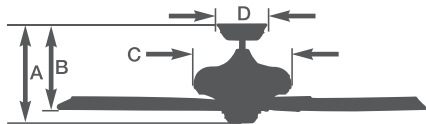

## 42" Snugger - CF804S

CF804SORB - Oil Rubbed Bronze Housing, Medium Oak/Dark Cherry Blades

CF804SBS - Brushed Steel Housing, Dark Cherry/Mahogany Blades

CF804SWW - Appliance White Housing, Bleached Oak/Appliance White Blades

- 42" blade span
- Light fixture adaptable
- Five reversible blades
- Ships to Canada

A: 7.3"    B: 6.5"    C: 9.1"    D: N/A

*moving air in style.*