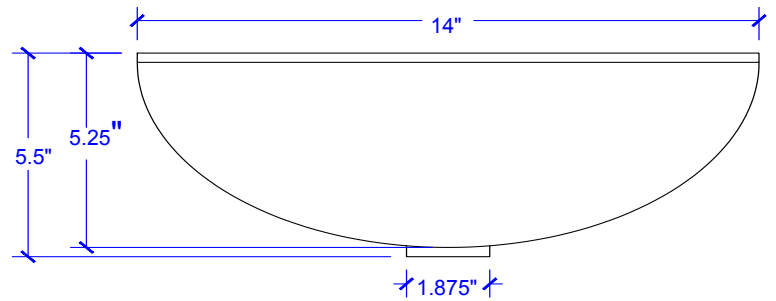

Bohr Vessel Nickel Sink

Model # [SB301-14N](#)

14" x 14" x 5"

Features

- + Vessel Sink
- + Handmade Nickel Finish
- + Lifetime Warranty

[SB301-14N](#)

[SB301-14N](#)

Product Pairing Suggestions

Bohr Vessel Nickel Sink

Technical Specifications

- + Outer - 14" x 14" x 5"
- + Inner - 13.75" x 13.75" x 4.75"
- + Drain - Standard Bath Drain, Non Overflow
- + Thickness - 18 Gauge

FRONT VIEW

TOP VIEW

Lifetime Warranty