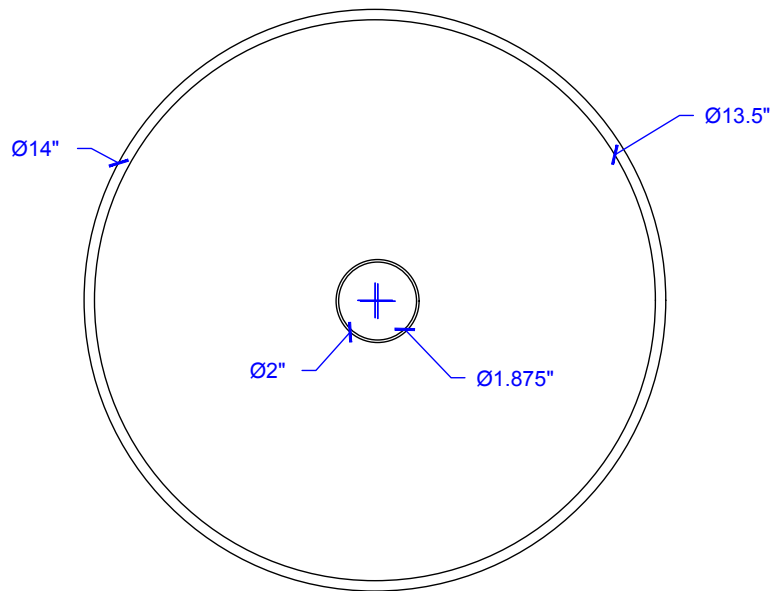

Bohr Vessel Nickel Sink

Model # [SB301-14N](#)

14" x 14" x 5"

Features

- + Vessel Sink
- + Handmade Nickel Finish
- + Lifetime Warranty

[SB301-14N](#)

[SB301-14N](#)

Product Pairing Suggestions

Bohr Vessel Nickel Sink

Technical Specifications

- + Outer - 14" x 14" x 5"
- + Inner - 13.75" x 13.75" x 4.75"
- + Drain - Standard Bath Drain, Non Overflow
- + Thickness - 18 Gauge

FRONT VIEW

TOP VIEW

Lifetime Warranty