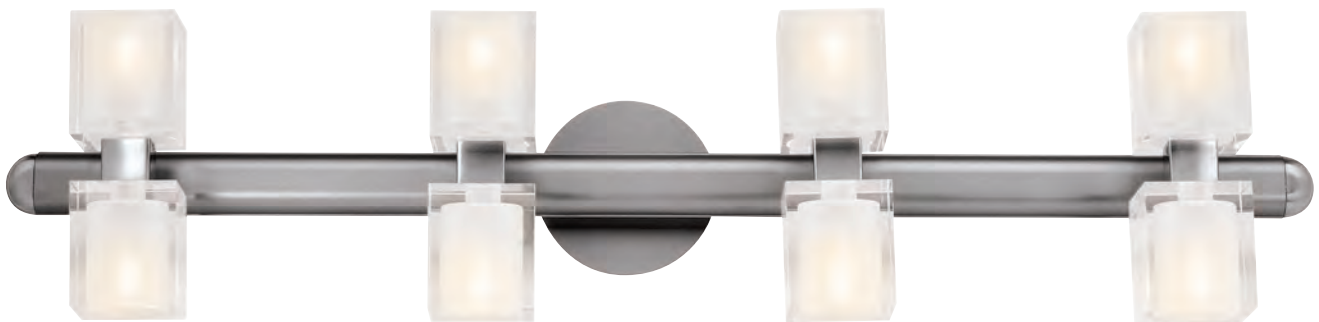

B 23907 L 24.5" H 7" Ext 4"

6Lt x 40w Halogen 120v JCD (G-9 Base)

C 23908 L 34" H 7" Ext 4"

8Lt x 40w Halogen 120v JCD (G-9 Base)

A

B

Supplied with floating canopy

C