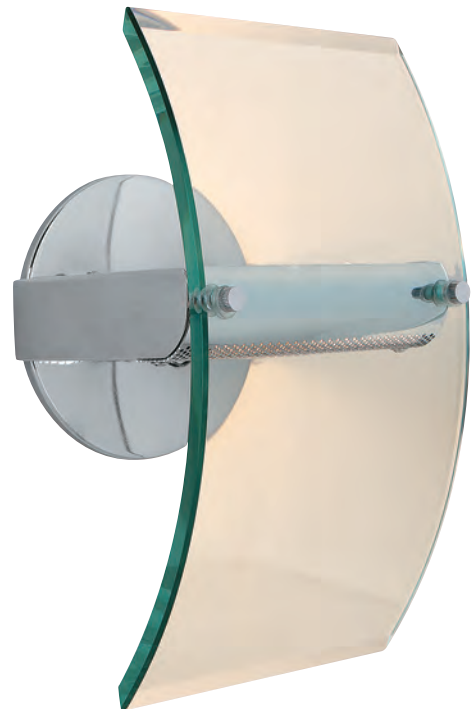

1Lt x 200w Halogen 120v J118 (T-3 Base)

side elevation

50511 Phoebe Wall Fixture

1Lt x 100w Halogen 120v J78 (T-3 Base)

Finish CH **Glass** 8CL

CETL Dry

L 6.5" Ext 6"

12"

Dia 24"

50078 Triton Pendant

1Lt x 300w Halogen 120v J118 (T-3 Base)

Finish BS Glass FST

Included Telescopic Rods

Optional Slope Adapter

CETL Damp

Triton Semi-Flush