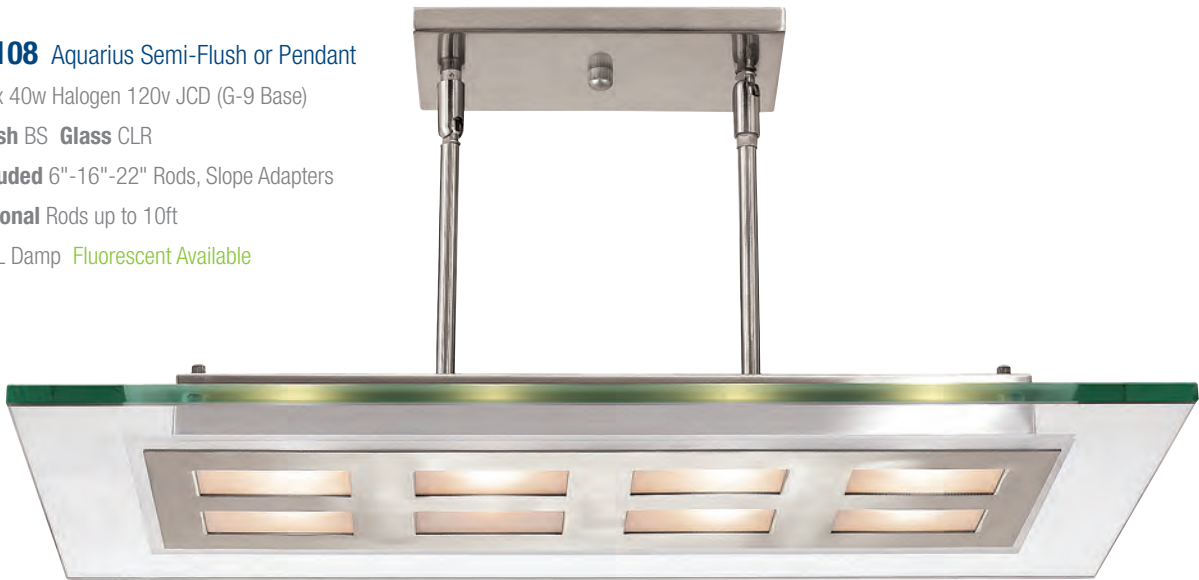

L 8" Ext 3"

50108 Aquarius Semi-Flush or Pendant

8Lt x 40w Halogen 120v JCD (G-9 Base)

Finish BS **Glass** CLR

Included 6"-16"-22" Rods, Slope Adapters

Optional Rods up to 10ft

CETL Damp **Fluorescent Available**