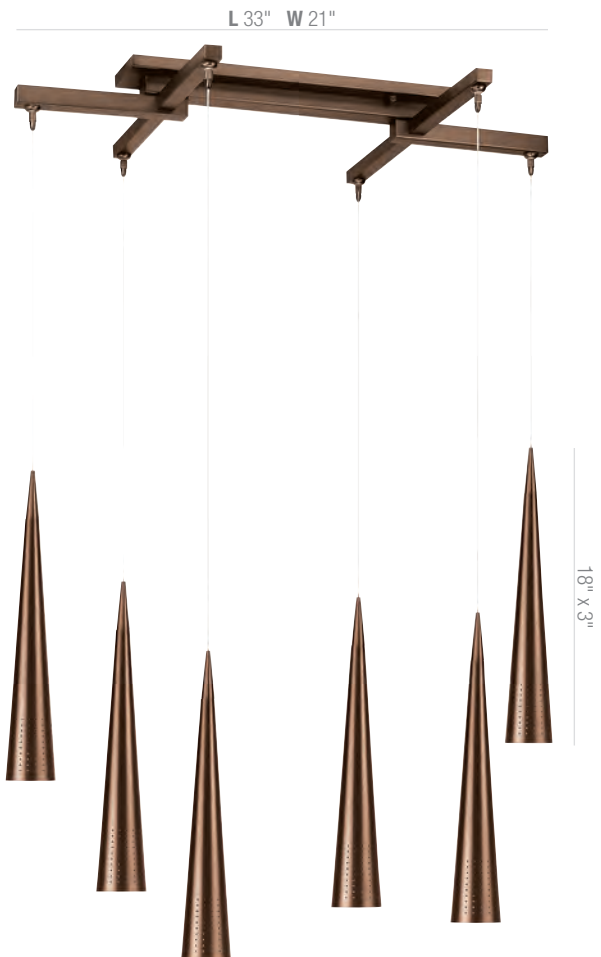

4Lt x 50w Halogen 12v MR-16 (GU-5.3 Base)

Finish BRZ BS

Included 10ft Co-Axial Cable

CETL Dry

Celestial

Apollo

52056 Apollo 6 Light Cross Bar Pendant with Uni-Jack Plug System

6Lt x 50w Halogen 12v MR-16 (GU-5.3 Base)