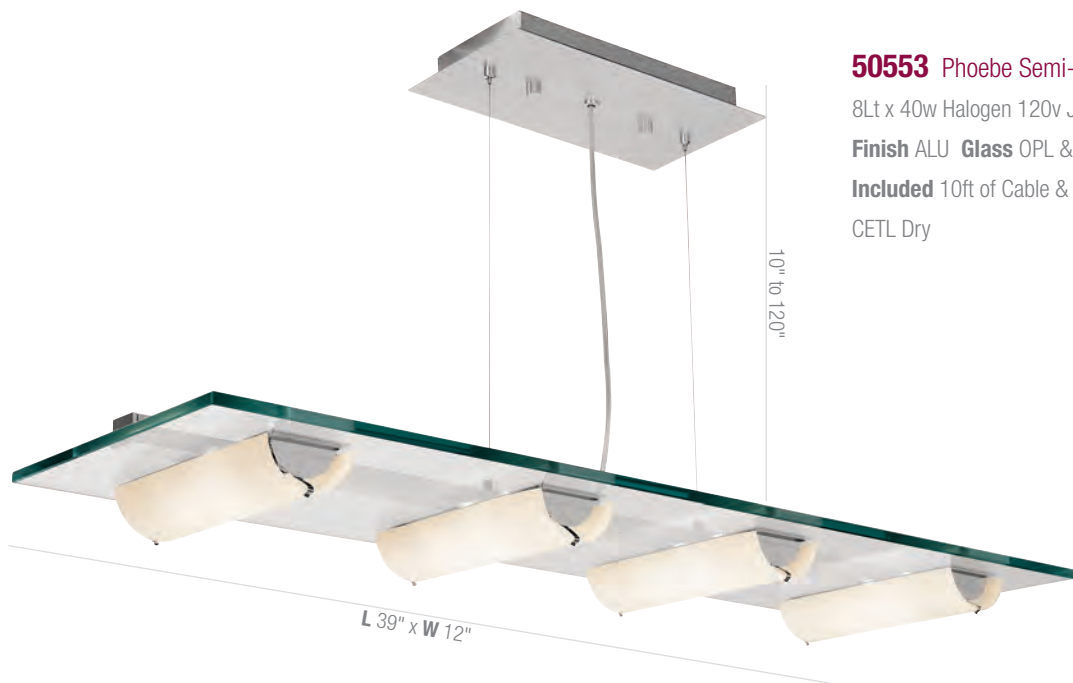

L 39" x W 12"

10" to 120"

50553 Phoebe Semi-Flush or Pendant
8Lt x 40w Halogen 120v JCD (G-9 Base)
Finish ALU **Glass** OPL & 8CL
Included 10ft of Cable & Cord
CETL Dry