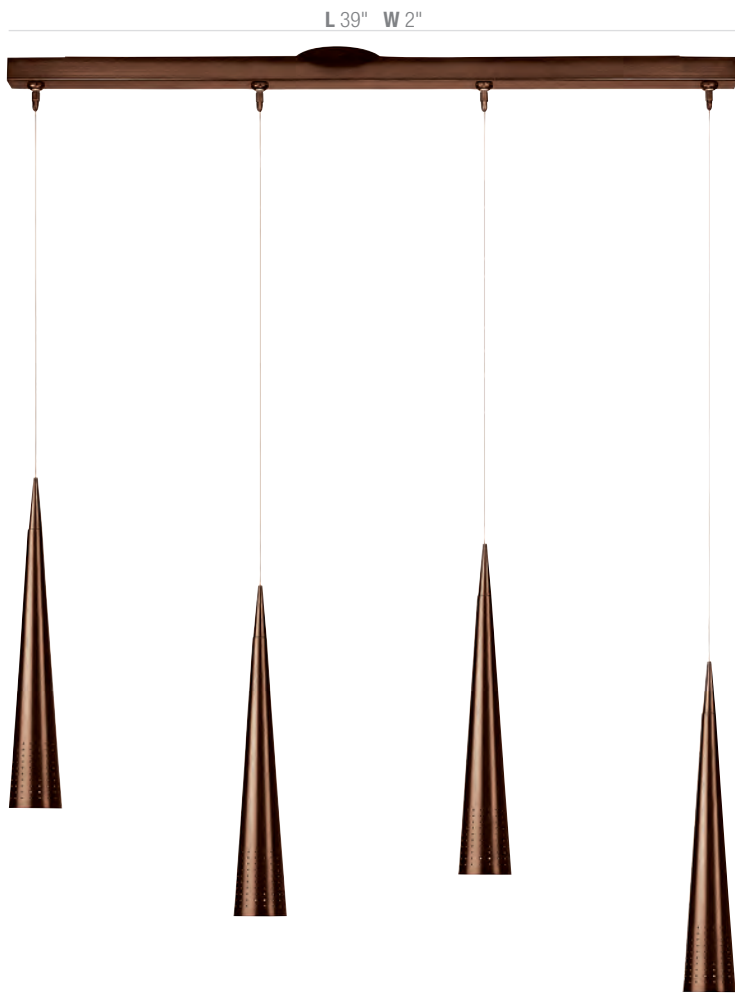

52054 Apollo 4 Light Pendant Bar with Uni-Jack Plug System

4Lt x 50w Halogen 12v MR-16 (GU-5.3 Base)

Finish BRZ BS

Included 10ft Co-Axial Cable

CETL Dry

Celestial

Apollo