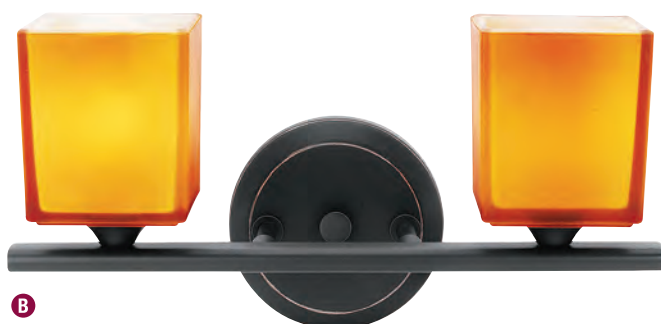

64013 Hermes Telescopic Pendant

3Lt x 40w Halogen 120v JCD (G-9 Base)

Finish BS ORB **Glass** AMB OPL

Included 2 Rod Combinations (Semi-Flush or Pendant), Slope Adapters

CUL Dry

Shown as a Semi-Flush option.

11"

24" to 40"

L 18.5"

L 18.5"

A

All fixtures on this page can be mounted facing up or down.

B

C