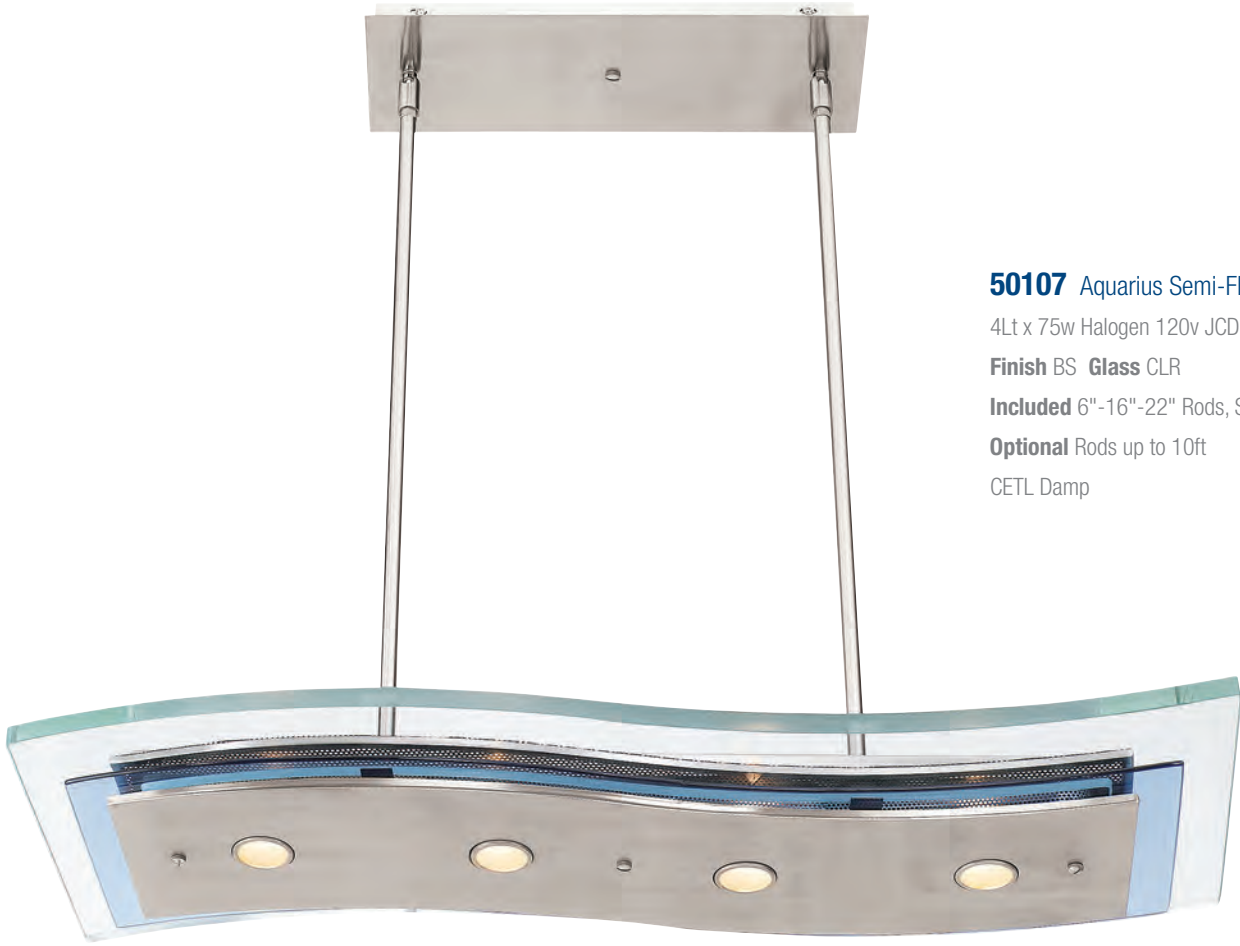

50107 Aquarius Semi-Flush or Pendant

4Lt x 75w Halogen 120v JCD (G-9 Base)

Finish BS **Glass** CLR

Included 6"-16"-22" Rods, Slope Adapters

Optional Rods up to 10ft

CETL Damp

L 29.5" x W 10" H 9" to 47"

Aquarius