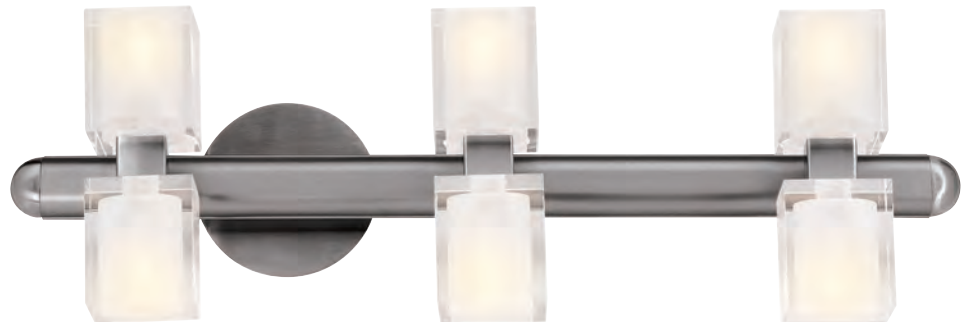

B 23907 L 24.5" H 7" Ext 4"

6Lt x 40w Halogen 120v JCD (G-9 Base)

C 23908 L 34" H 7" Ext 4"

8Lt x 40w Halogen 120v JCD (G-9 Base)

A

B

Supplied with floating canopy

C