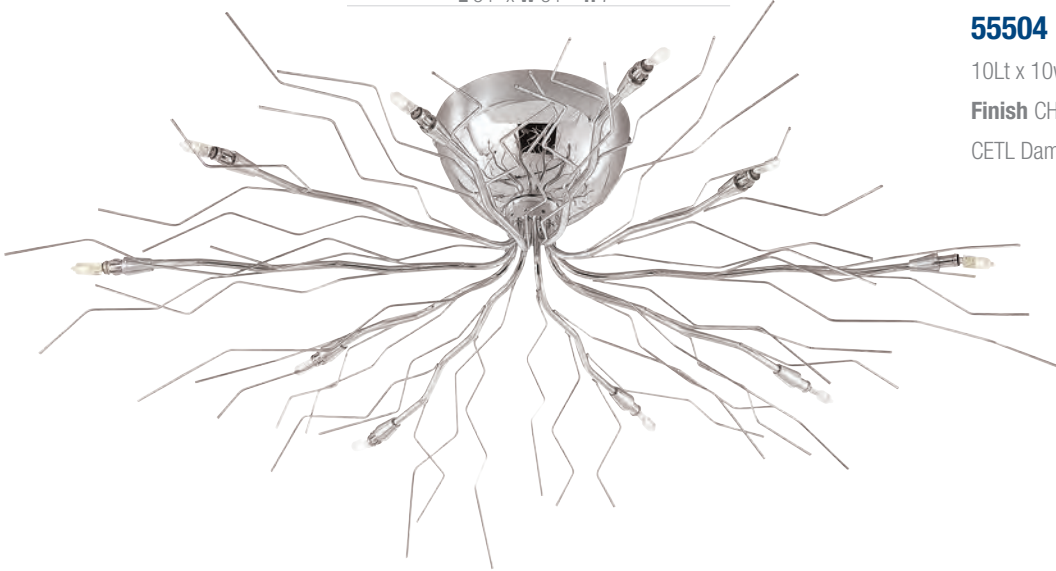

Dia 16" H 6"

55502 Sol Glass Dome Flushmount
 10Lt x 10w Halogen 12v JC (G-4 Base)
Finish CH Glass CLR
 CETL Damp

Dia 20" H 6"

Sol

L 34" x W 34" H 7"

55504 Sol Semi-Flush

10Lt x 10w Halogen 12v JC (G-4 Base)