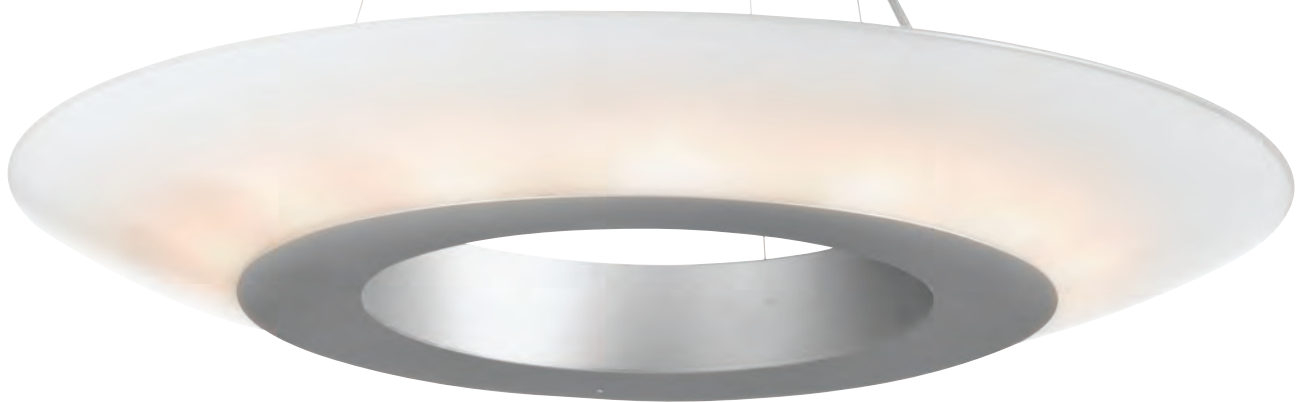

CETL Dry

Level View

Dia 24" H 10" to 120"

4.5"

50128 Nebula Wall Sconce

3Lt x 40w Halogen 120v JCD (G-9 Base)

Finish SAT **Glass** OPL

CETL Dry