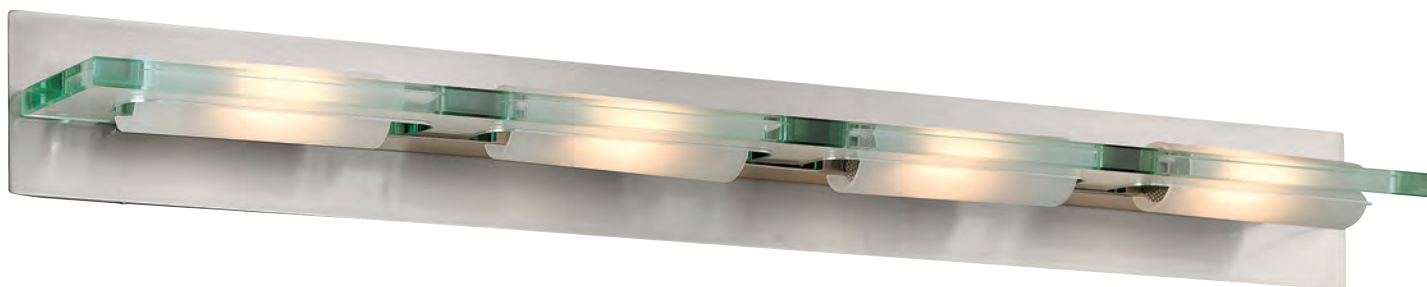

Phoebe Wall & Vanity

Finish BS Glass 12C

CETL Damp

A 62091 L 12.75" H 5" Ext 6.25"

1Lt x 100w Halogen 120v J78 (T-3 Base)

B 62092 L 23" H 5" Ext 6.25"

2Lt x 100w Halogen 120v J78 (T-3 Base)

C 62093 L 33.25" H 5" Ext 6.25"

3Lt x 100w Halogen 120v J78 (T-3 Base)

D 62099 L 43.5" H 5" Ext 6.25"

4Lt x 100w Halogen 120v J78 (T-3 Base)

A

B

C

D