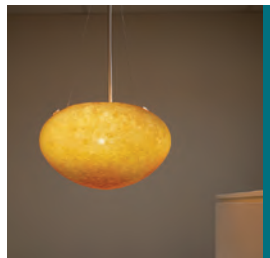

Cosmopolitan