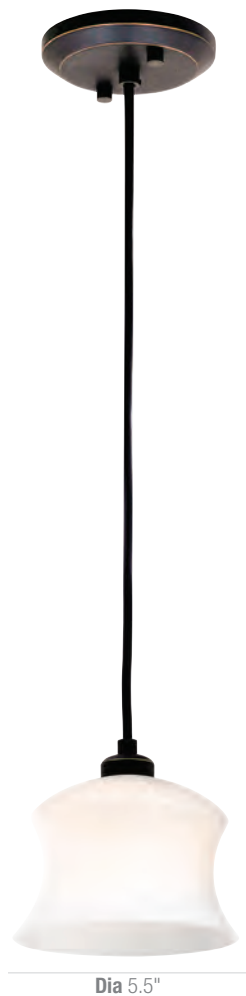

Isis

23849 Isis Adjustable Pendant

4Lt x 40w Halogen 120v JCD (G-9 Base)

Finish BS **Glass** OPL

Included Telescopic Rods, Slope Adapters

CUL Dry

23860 Isis Mini Pendant
 1Lt x 40w Halogen 120v JCD (G-9 Base)
Finish BS ORB **Glass** OPL
Included 10ft of Clear Cord with BS and Black Cord with ORB
 CUL Dry