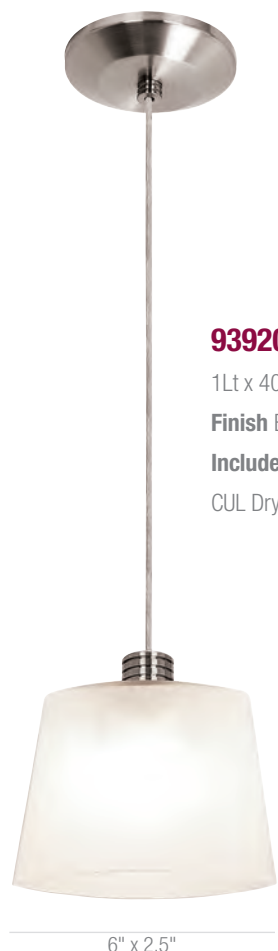

93920 Thea Mini Pendant
1Lt x 40w Halogen 120v JCD (G-9 Base)
Finish BS Glass AMB OPL
Included 10ft of Cable
CUL Dry

6.25"

6" x 2.5"