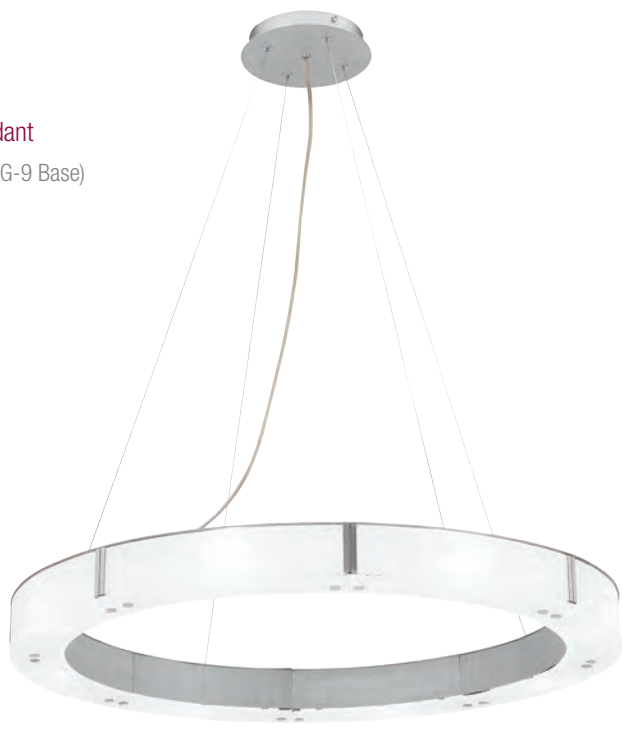

CETL Dry

13.75"

Dia 33"

20" to 72"

20" to 72"

55521 Perseus Crystal Chandelier

15Lt x 10w Halogen 12v JC (G-4 Base)

Finish CH **Glass** BLU CLR

Included 6ft of Cord & Cable

CETL Dry

13.75"

55520 Perseus Wall Fixture

3Lt x 20w Halogen 12v JC (G-4 Base)

Finish CH **Glass** BLU CLR

CETL Dry

17" to 55"

55523 Perseus Crystal Pendant

7Lt x 20w Halogen 12v JC (G-4 Base)

Finish CH **Glass** BLU CLR

Included 6" - 16" - 22" Rods Included, Slope Adapter

CETL Dry

50466 Oracle Cable Pendant
 8Lt x 40w Halogen 120v JCD (G-9 Base)
Finish ALU **Glass** FST
Included 10ft Cord
 CETL Dry

10" to 120"

Dia 28"

Oracle

50565 Oracle Wall Fixture
 1Lt x 60w B10 (E12 Candelabra Base)
Finish BS **Glass** OPL
 CETL Dry [ADA](#)

11.75"

L 4.25" Ext 3.75"

E

D