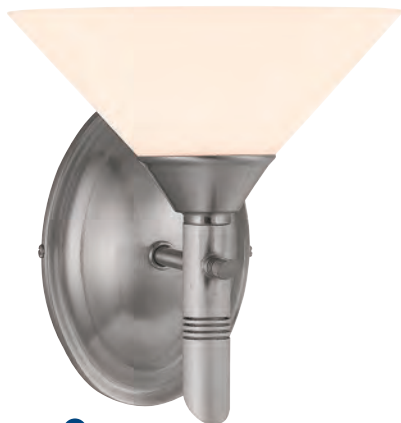

23843 Luna Chandelier

3Lt x 40w Halogen 120v JCD (G-9 Base)

Finish SAT **Glass** OPL

Included 6"-16"-22" Rods, Slope Adapter

Optional Rods up to 10ft

CUL Dry

Dia 18" H 10.75" to 48"

Luna Wall & Vanity