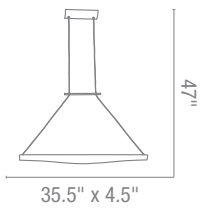

31014 Ziazan Cable Pendant

1Lt x 39w T-5 HO Fluorescent (Bi-Pin Base)

Finish BS **Glass** ACR

Included 47" Cable

CETL Dry **Energy Efficient**