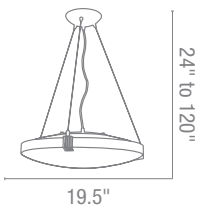

50102 Luna Cable Pendant

1Lt x 200w Halogen 120v J118 (T-3 Base)

Finish BS **Glass** OPL

Included 10ft of Cable & Cord

CETL Dry **Fluorescent Available**

19.5"

24" to 120"