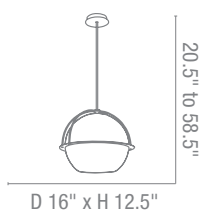

52045 Nitrogen Pendant

1Lt x 100w A19 (E-26 Medium Base)

Finish BS **Glass** OPL

Included 6"-16"-22" Rods, Slope Adapter

Optional Rods up to 10ft

CETL Dry **Fluorescent Available with GU-24 Cap**