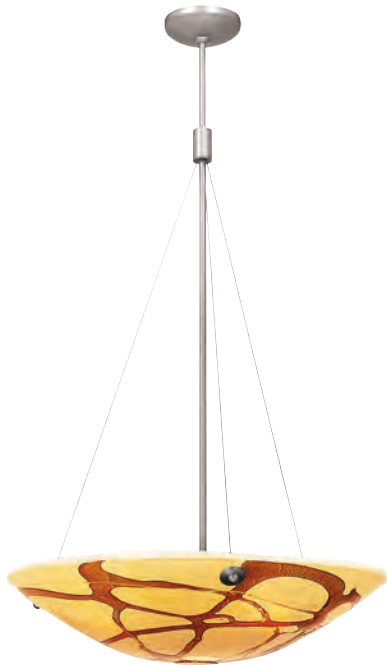

**Finish** BS **Glass** OPL

**Included** 6"-16"-22" Rods, Slope Adapter

**Optional** Rods up to 10ft

CETL Dry **Fluorescent Available with GU-24 Cap**

**50114** Haley Pendant

3Lt x 75w Halogen 120v JCD (G-9 Base)

**Finish** BS **Glass** OPL

**Included** 6"-16"-22" Rods, Slope Adapter

**Optional** Rods up to 10ft

CETL Damp **Fluorescent Available**