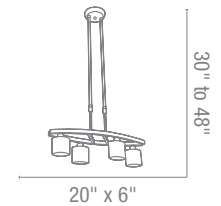

52039 Cosmos Pendant

4Lt x 50w Halogen 120v JCD (G-9 Base)

Finish BS Glass OPL

Optional Slope Adapters

CETL Dry