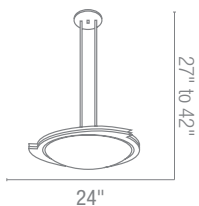

50078 Triton Pendant

1Lt x 300w Halogen 120v J118 (T-3 Base)

Finish BS Glass FST

Optional Slope Adapters

CETL Damp **Fluorescent Available**