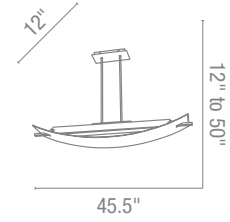

31017 Thesis Pendant

2Lt x 39w T-5 HO Fluorescent (Bi-Pin Base)

Finish CH **Glass** FST

Included 6"-16"-22" Rods, 10ft Wire, Slope Adapters

Optional Rods up to 10ft

CETL Damp **Energy Efficient**