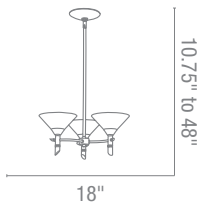

**Finish** CH **Glass** OPL

**Included** 6"-16"-22" Rods, Slope Adapter

**Optional** Rods up to 10ft

CETL Dry

**23965** Vienna Chandelier

5Lt x 40w Halogen 120v JCD (G-9 Base)

**Finish** CH **Glass** OPL

**Included** 6"-16"-22" Rods, Slope Adapter

**Optional** Rods up to 10ft

CETL Dry

**23843** Luna Chandelier

3Lt x 40w Halogen 120v JCD (G-9 Base)

**Finish** SAT **Glass** OPL

**Included** 6"-16"-22" Rods, Slope Adapter

**Optional** Rods up to 10ft

CUL Dry

**23846** Luna Chandelier

6Lt x 40w Halogen 120v JCD (G-9 Base)

**Finish** SAT **Glass** OPL

**Included** 6"-16"-22" Rods, Slope Adapter

**Optional** Rods up to 10ft

CUL Dry

**50510** Solar Chandelier

10Lt x 60w B10 (E-12 Candelabra Base)

**Finish** BS **Glass** FST

**Included** 6"-16"-22" Rods

**Optional** Rods up to 10ft, Slope Adapter

CETL Dry

**50509** Solar Chandelier

8Lt x 60w B10 (E-12 Candelabra Base)

**Finish** BS **Glass** FST

**Included** 6"-16"-22" Rods