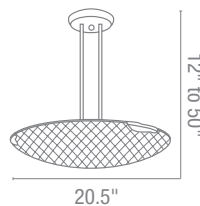

50055 Radon Semi-Flush or Pendant

1Lt x 300w Halogen 120v J118 (T-3 Base)
Finish BS Glass CKF
Included 6"-16"-22" Rods
Optional Rods up to 10ft, Slope Adapters
CETL Dry **Fluorescent Available**