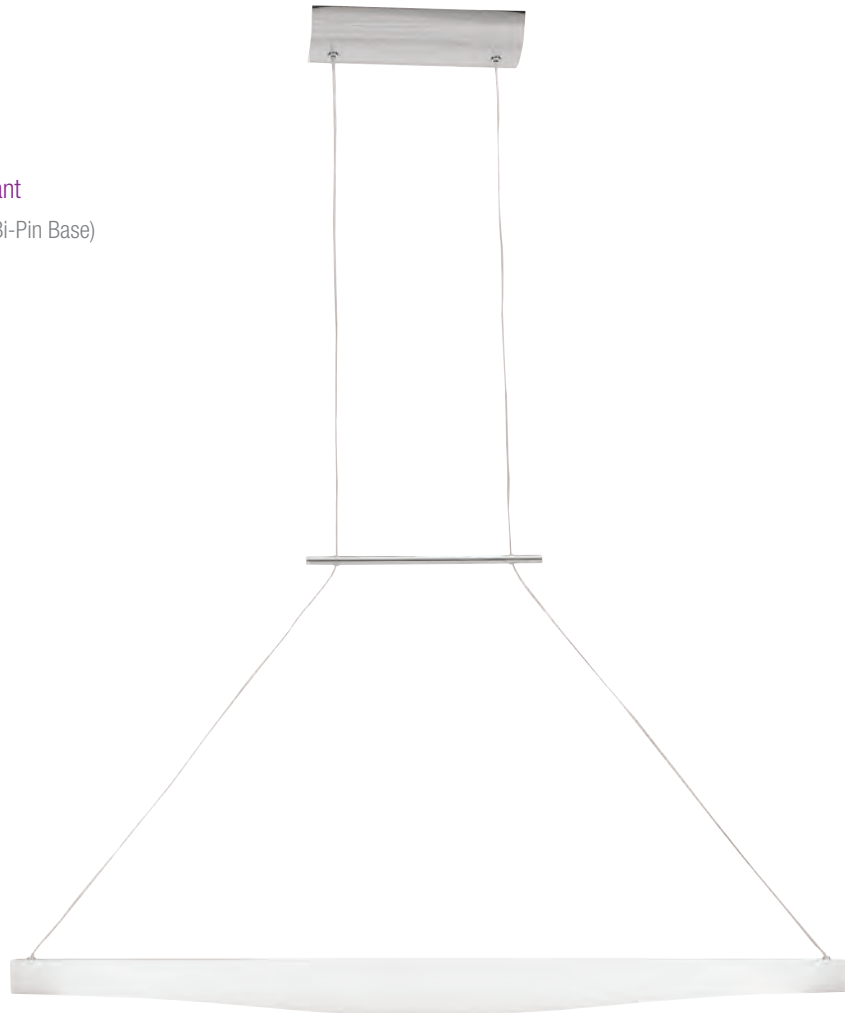

31014 Ziazan Cable Pendant

1Lt x 39w T-5 HO Fluorescent (Bi-Pin Base)

Finish BS **Glass** ACR

Included 47" Cable

CETL Dry **Energy Efficient**