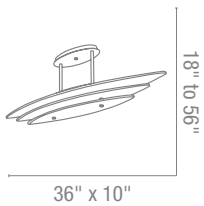

**Included** 6"-16"-22" Rods, 10ft Cord, Slope Adapters

**Optional** Rods up to 10ft, Slope Adapters  
CETL Dry

**50443 Phoebe Pendant**

3Lt x 100w Halogen 120v J78 (T-3 Base)

**Finish** BS **Glass** 8CL

**Included** 6"-16"-22" Rods, Slope Adapters