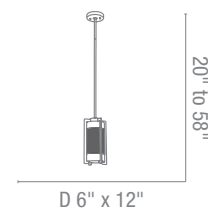

20738 Iron Pendant

1Lt x 100w A19 (E-26 Medium Base)

Finish BS Glass OPL

Included 6"-16"-22" Rods, 10ft Wire, Slope Adapter

CUL Dry **Fluorescent Available**