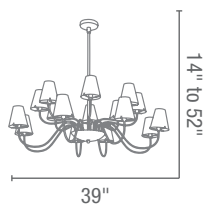

**23967** Vienna Chandelier

16Lt x 40w Halogen 120v JCD (G-9 Base)

**Finish** CH **Glass** OPL

**Included** 6"-16"-22" Rods, Slope Adapter

**Optional** Rods up to 10ft

CETL Dry

**23966** Vienna Chandelier

9Lt x 40w Halogen 120v JCD (G-9 Base)