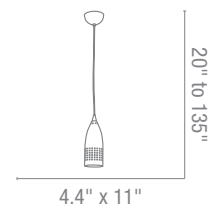

Tomahawk Pendant

Finish BS BRZ

Included 10ft Clear Cord

CETL Dry

52070 Tomahawk Pendant

1Lt x 60w A-19 (E-26 Medium Base)

70015LED Tomahawk LED Pendant

1Lt x 10w Super White LED

4500K Temperature