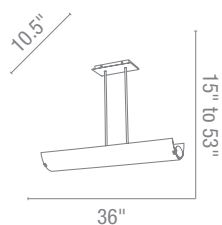

**Finish** CH **Glass** FST

**Included** 6"-16"-22" Rods, 10ft Wire, Slope Adapters

**Optional** Rods up to 10ft

CETL Damp **Energy Efficient**

Glass pivots for light deflection

**31016 Protus Pendant**

2Lt x 39w T-5 HO Fluorescent (Bi-Pin Base)