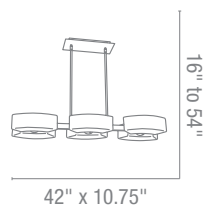

62225 Boron Pendant

6Lt x 60w Halogen 120v JCD (G-9 Base)

Finish BS **Glass** OPL

Included 6"-16"-22" Rods, Slope Adapters

Optional Rods up to 10ft
CETL Damp