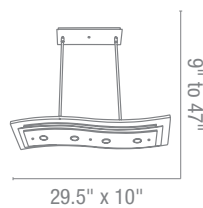

50107 Aquarius Semi-Flush or Pendant

4Lt x 75w Halogen 120v JCD (G-9 Base)

Finish BS Glass CLR

Included 6"-16"-22" Rods, Slope Adapters

Optional Rods up to 10ft

CETL Damp