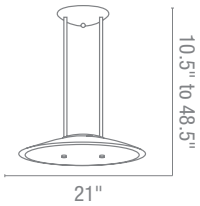

**Included** 5ft Chain & 10ft Wire

CUL Dry

**50434 Argon Pendant**

1Lt x 200w Halogen 120v J78 (T-3 Base)  
**Finish** BS Glass FST  
**Included** 6"-16"-22" Rods  
**Optional** Rods up to 10ft, Slope Adapters  
 CETL Dry