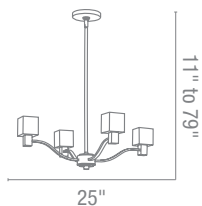

23835 Astor Chandelier

4Lt x 40w Halogen 120v JCD (G-9 Base)

Finish SAT **Glass** CCL

Included 6"-16"-22" Rods, Slope Adapter

Optional Rods up to 10ft

CUL Dry