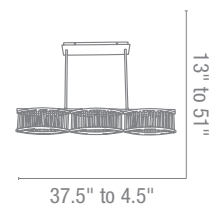

23978 Gemini Crystal Pendant

3Lt x 75w Halogen 120v JCD (G-9 Base)

Finish CH Glass CCL

Included 6"-16"-22" Rods, Slope Adapters

Optional Rods up to 10ft

CETL Damp