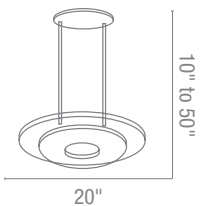

50484 Helius Pendant

1Lt x 150w Halogen 120v J78 (T-3 Base)
Finish BS Glass CFR
Included 6"-16"-22" Rods
Optional Rods up to 10ft, Slope Adapters
CETL Dry