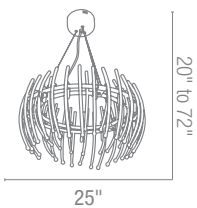

55521 Perseus Crystal Chandelier

15Lt x 10w Halogen 12v JC (G-4 Base)

Finish CH **Glass** BLU CLR

Included 6ft of Cord & Cable

CETL Dry