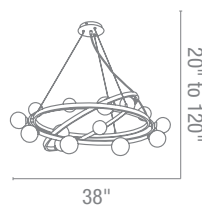

**Finish** CH **Glass** BLU CLR

**Included** 6ft of Cord & Cable

CETL Dry

**50466** Oracle Cable Chandelier

8Lt x 40w Halogen 120v JCD (G-9 Base)

**Finish** ALU **Glass** FST

**Included** 10ft Cord

CETL Dry