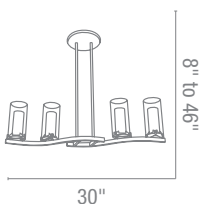

50506 Proteus Pendant

4Lt x 60w B10 (E-12 Candelabra Base)

Finish BS **Glass** FRC

Included 6"-16"-22" Rods

Optional Rods up to 10ft, Slope Adapters

CETL Dry