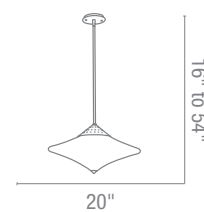

50114 Haley Pendant

3Lt x 75w Halogen 120v JCD (G-9 Base)

Finish BS **Glass** OPL

Included 6"-16"-22" Rods, Slope Adapter

Optional Rods up to 10ft

CETL Damp **Fluorescent Available**