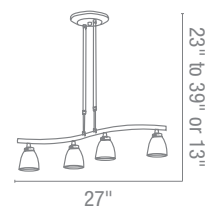

63804 Sydney Adjustable Pendant

4Lt x 40w Halogen 120v JCD (G-9 Base)

Finish CH MC ORB **Glass** OPL

Included 2 Rod Combinations (Semi-Flush or Pendant), Slope Adapters

CETL Dry

63805 Sydney Adjustable Pendant

5Lt x 40w Halogen 120v JCD (G-9 Base)

Finish CH MC ORB **Glass** OPL

Included 2 Rod Combinations (Semi-Flush or Pendant), Slope Adapters

CETL Dry