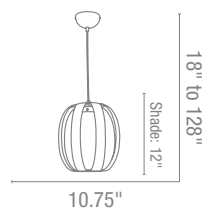

23425 Helix Pendant

1Lt x 100w A19 (E-26 Medium Base)

Finish ALU **Glass** OPL

Included 10ft of Transparent Cord

CETL Dry **Fluorescent Available**