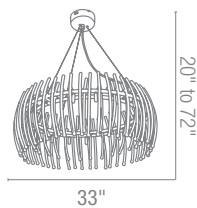

55522 Perseus Crystal Chandelier

21Lt x 10w Halogen 12v JC (G-4 Base)

Finish CH **Glass** BLU CLR

Included 6ft of Cord & Cable

CETL Dry