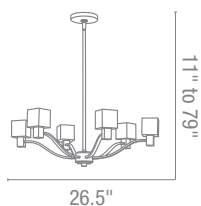

23836 Astor Chandelier

6Lt x 40w Halogen 120v JCD (G-9 Base)

Finish SAT **Glass** CCL

Included 6"-16"-22" Rods, Slope Adapter

Optional Rods up to 10ft

CUL Dry