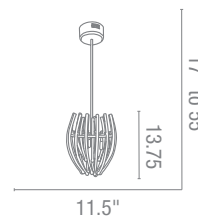

55523 Perseus Crystal Pendant

7Lt x 20w Halogen 12v JC (G-4 Base)

Finish CH Glass BLU CLR

Included 6"-16"-22" Rods, Slope Adapter

CETL Dry