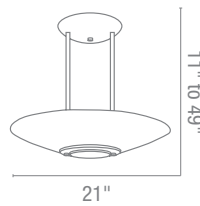

**Included** 5ft Chain & 10ft Wire

CUL Dry

**50434 Argon Pendant**

1Lt x 200w Halogen 120v J78 (T-3 Base)  
**Finish** BS Glass FST  
**Included** 6"-16"-22" Rods  
**Optional** Rods up to 10ft, Slope Adapters  
 CETL Dry