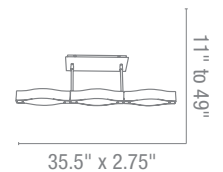

62315 Titanium Semi-Flush or Pendant

3Lt x 100w Halogen 120v J78 (T-3 Base)

Finish BS Glass FST

Included 6"-16"-22" Rods, Slope Adapters

Optional Rods up to 10ft

CETL Dry