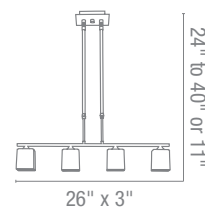

64014 Hermes Telescopic Pendant

4Lt x 40w Halogen 120v JCD (G-9 Base)

Finish BS ORB **Glass** AMB OPL

Included 2 Rod Combinations (Semi Flush or Pendant), Slope Adapters

CUL Dry