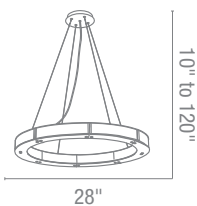

50466 Oracle Cable Chandelier

8Lt x 40w Halogen 120v JCD (G-9 Base)

Finish ALU **Glass** FST

Included 10ft Cord

CETL Dry