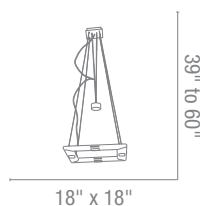

62075 Magna Cable Pendant
4Lt x 40w Halogen 120v JCD (G-9 Base)
Finish ALU **Glass** FST
CETL Dry