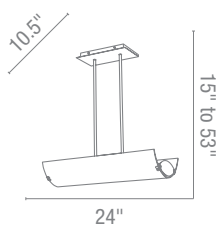

31015 Protus Pendant

2Lt x 24w T-5 HO Fluorescent (Bi-Pin Base)

Finish CH **Glass** FST

Included 6"-16"-22" Rods, 10ft Wire, Slope Adapters

Optional Rods up to 10ft

CETL Damp **Energy Efficient**