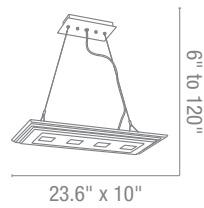

**Finish** BS

**Included** 6"-16"-22" Rods, 10ft Cord, Slope Adapters

**Optional** Rods up to 10ft

CETL Damp **Energy Efficient**

**50474 Silica Pendant**  
 5Lt x 40w Halogen 120v JCD (G-9 Base)  
**Finish** CH **Glass** CCL  
**Included** 10ft of Cable & Cord  
 CETL Dry