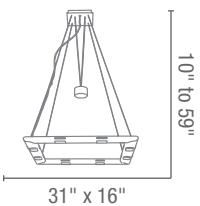

62076 Magna Cable Pendant
8Lt x 40w Halogen 120v JCD (G-9 Base)
Finish ALU **Glass** FST
CETL Dry