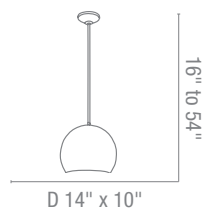

CETL Dry

**23637** DecoBall Ball Pendant

1Lt x 100w A19 (E-26 Medium Base)

**Finish** BS

**Included** 6"-16"-22" Rods, 10ft Cord, Slope Adapter

**Optional** Rods up to 10ft

CETL Dry

**20738** Iron Pendant