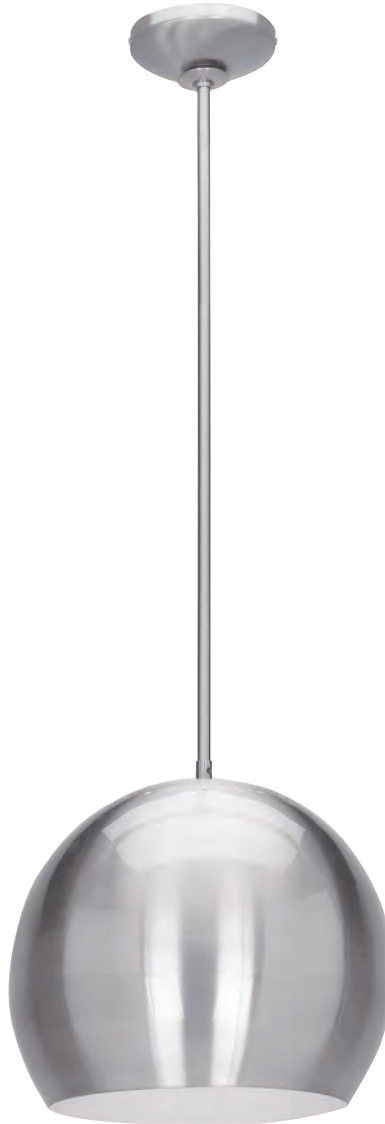

**Included** 6"-16"-22" Rods, Slope Adapter

CETL Dry

**23636** DecoBall Ball Pendant

1Lt x 60w A19 (E-26 Medium Base)

**Finish** BS

**Included** 6"-16"-22" Rods, 10ft Cord, Slope Adapter

**Optional** Rods up to 10ft

CETL Dry

**23637** DecoBall Ball Pendant

1Lt x 100w A19 (E-26 Medium Base)

**Finish** BS

**Included** 6"-16"-22" Rods, 10ft Cord, Slope Adapter

**Optional** Rods up to 10ft

CETL Dry

**20738** Iron Pendant