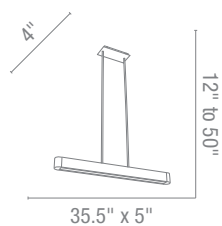

31012 Indium Pendant

1Lt x 39w T-5 HO Fluorescent (Bi-Pin Base)

Finish BS

Included 6"-16"-22" Rods, 10ft Cord, Slope Adapters

Optional Rods up to 10ft

CETL Damp **Energy Efficient**