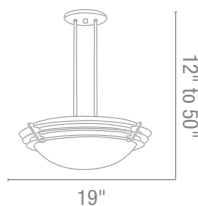

50090 Saturn Pendant

1Lt x 300w Halogen 120v J118 (T-3 Base)

Finish BS Glass FST

Included 6"-16"-22" Rods

Optional Rods up to 10ft, Slope Adapters

CETL Dry **Fluorescent Available**