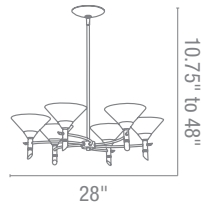

**Optional** Rods up to 10ft

CETL Dry

**23843** Luna Chandelier

3Lt x 40w Halogen 120v JCD (G-9 Base)

**Finish** SAT **Glass** OPL

**Included** 6"-16"-22" Rods, Slope Adapter

**Optional** Rods up to 10ft

CUL Dry

**23846** Luna Chandelier

6Lt x 40w Halogen 120v JCD (G-9 Base)

**Finish** SAT **Glass** OPL

**Included** 6"-16"-22" Rods, Slope Adapter

**Optional** Rods up to 10ft

CUL Dry

**50510** Solar Chandelier

10Lt x 60w B10 (E-12 Candelabra Base)

**Finish** BS **Glass** FST

**Included** 6"-16"-22" Rods

**Optional** Rods up to 10ft, Slope Adapter

CETL Dry

**50509** Solar Chandelier

8Lt x 60w B10 (E-12 Candelabra Base)

**Finish** BS **Glass** FST

**Included** 6"-16"-22" Rods

**Optional** Rods up to 10ft, Slope Adapter

CETL Dry

**23836** Astor Chandelier

6Lt x 40w Halogen 120v JCD (G-9 Base)

**Finish** SAT **Glass** CCL

**Included** 6"-16"-22" Rods, Slope Adapter

**Optional** Rods up to 10ft