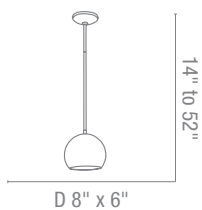

23636 DecoBall Ball Pendant

1Lt x 60w A19 (E-26 Medium Base)

Finish BS

Included 6"-16"-22" Rods, 10ft Cord, Slope Adapter

Optional Rods up to 10ft

CETL Dry