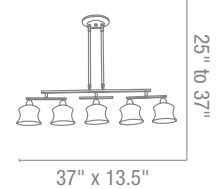

52040 Cosmos Pendant

6Lt x 50w Halogen 120v JCD (G-9 Base)

Finish BS Glass OPL

Optional Slope Adapters

CETL Dry

52039 Cosmos Pendant

4Lt x 50w Halogen 120v JCD (G-9 Base)

Finish BS Glass OPL

Optional Slope Adapters

CETL Dry

Articulating Arms

23850 Isis Adjustable Pendant

5Lt x 40w Halogen 120v JCD (G-9 Base)

Finish BS Glass OPL

Included Slope Adapters

CUL Dry

Articulating Arms

23849 Isis Adjustable Pendant

4Lt x 40w Halogen 120v JCD (G-9 Base)

Finish BS Glass OPL

Included Slope Adapters

CUL Dry