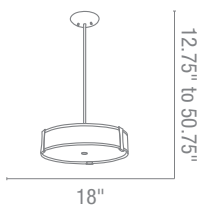

50123 Tara Pendant

3Lt x 75w A19 (E-26 Medium Base)

Finish BS Glass OPL

Included 6"-16"-22" Rods, 10ft Cord, Slope Adapter

Optional Rods up to 10ft

CETL Damp **Fluorescent Available**