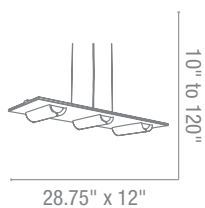

50552 Phoebe Semi-Flush or Pendant

6Lt x 40w Halogen 120v JCD (G-9 Base)

Finish ALU **Glass** OPL

Included 10ft of Cable & Cord

CETL Dry