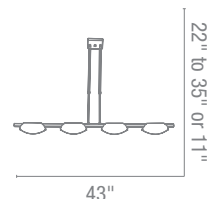

63959 Nido Semi-Flush or Pendant

5Lt x 100w Halogen 120v J78 (T-3 Base)

Finish MC ORB **Glass** FST

Included 2 Rod Combinations (Semi Flush or Pendant), Slope Adapters

CETL Dry