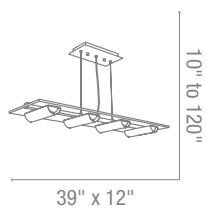

50553 Phoebe Semi-Flush or Pendant

8Lt x 40w Halogen 120v JCD (G-9 Base)

Finish ALU **Glass** OPL

Included 10ft of Cable & Cord

CETL Dry