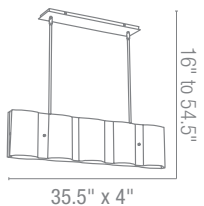

**Optional** Rods up to 10ft  
CETL Damp

**62071 Mercury Semi-Flush or Pendant**

10Lt x 40w Halogen 120v JCD (G-9 Base)

**Finish** BS **Glass** FST

**Included** 6"-16"-22" Rods, Slope Adapters

**Optional** Rods up to 10ft  
CETL Dry