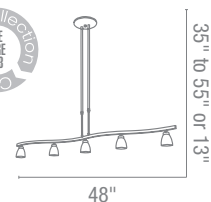

63804 Sydney Adjustable Pendant

4Lt x 40w Halogen 120v JCD (G-9 Base)

Finish CH MC ORB **Glass** OPL

Included 2 Rod Combinations (Semi-Flush or Pendant), Slope Adapters

CETL Dry

63805 Sydney Adjustable Pendant

5Lt x 40w Halogen 120v JCD (G-9 Base)

Finish CH MC ORB **Glass** OPL

Included 2 Rod Combinations (Semi-Flush or Pendant), Slope Adapters

CETL Dry

63904 Classical Adjustable Pendant

4Lt x 40w Halogen 120v JCD (G-9 Base)

Finish CH MC ORB **Glass** AMB COB OPL

Included 2 Rod Combinations (Semi-Flush or Pendant), Slope Adapters

CETL Dry

63905 Classical Adjustable Pendant

5Lt x 40w Halogen 120v JCD (G-9 Base)

Finish CH MC ORB **Glass** AMB COB OPL

Included 2 Rod Combinations (Semi-Flush or Pendant), Slope Adapters

CETL Dry