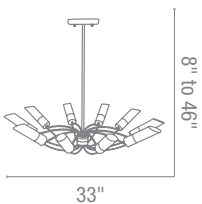

**Optional** Rods up to 10ft

CETL Dry

**23843** Luna Chandelier

3Lt x 40w Halogen 120v JCD (G-9 Base)

**Finish** SAT **Glass** OPL

**Included** 6"-16"-22" Rods, Slope Adapter

**Optional** Rods up to 10ft

CUL Dry

**23846** Luna Chandelier

6Lt x 40w Halogen 120v JCD (G-9 Base)

**Finish** SAT **Glass** OPL

**Included** 6"-16"-22" Rods, Slope Adapter

**Optional** Rods up to 10ft

CUL Dry

**50510** Solar Chandelier

10Lt x 60w B10 (E-12 Candelabra Base)

**Finish** BS **Glass** FST

**Included** 6"-16"-22" Rods

**Optional** Rods up to 10ft, Slope Adapter

CETL Dry

**50509** Solar Chandelier

8Lt x 60w B10 (E-12 Candelabra Base)

**Finish** BS **Glass** FST

**Included** 6"-16"-22" Rods