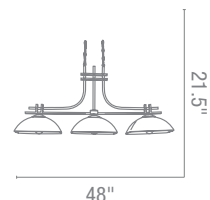

63957 Nido Semi-Flush or Pendant

3Lt x 100w Halogen 120v J78 (T-3 Base)

Finish MC ORB **Glass** FST

Included 2 Rod Combinations (Semi Flush or Pendant), Slope Adapters

CETL Dry

63958 Nido Semi-Flush or Pendant

4Lt x 100w Halogen 120v J78 (T-3 Base)

Finish MC ORB **Glass** FST

Included 2 Rod Combinations (Semi Flush or Pendant), Slope Adapters

CETL Dry

63959 Nido Semi-Flush or Pendant

5Lt x 100w Halogen 120v J78 (T-3 Base)

Finish MC ORB **Glass** FST

Included 2 Rod Combinations (Semi Flush or Pendant), Slope Adapters

CETL Dry

26116 Ambrato Island Pendant

3Lt x 100w A19 (E-26 Medium Base)

Finish ABRZ **Glass** AMB

Included 5ft Chain & 10ft Wire

CUL Dry