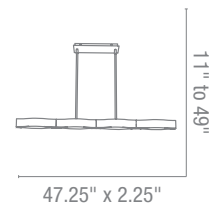

50482 Helius Dual Light Pendant

2Lt x 150w Halogen 120v J78 (T-3 Base)

Finish BS Glass CFR

Included 6"-16"-22" Rods

Optional Rods up to 10ft, Slope Adapters

CETL Dry

62316 Titanium Semi-Flush or Pendant

4Lt x 100w Halogen 120v J78 (T-3 Base)

Finish BS Glass FST

Included 6"-16"-22" Rods, Slope Adapters

Optional Rods up to 10ft

CETL Dry

62315 Titanium Semi-Flush or Pendant

3Lt x 100w Halogen 120v J78 (T-3 Base)

Finish BS Glass FST

Included 6"-16"-22" Rods, Slope Adapters

Optional Rods up to 10ft

CETL Dry

23978 Gemini Crystal Pendant

3Lt x 75w Halogen 120v JCD (G-9 Base)

Finish CH Glass CCL

Included 6"-16"-22" Rods, Slope Adapters

Optional Rods up to 10ft

CETL Damp