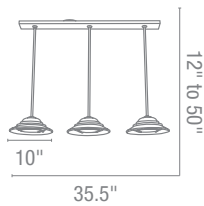

50443 Phoebe Pendant

3Lt x 100w Halogen 120v J78 (T-3 Base)

Finish BS **Glass** 8CL

Included 6"-16"-22" Rods, Slope Adapters

Optional Rods up to 10ft
CETL Damp