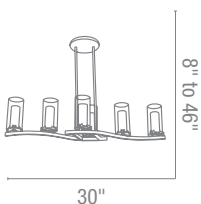

6Lt x 60w B10 (E-12 Candelabra Base)

**Finish** BS **Glass** FRC

**Included** 6"-16"-22" Rods

**Optional** Rods up to 10ft, Slope Adapter

CETL Dry

**50506** Proteus Pendant

4Lt x 60w B10 (E-12 Candelabra Base)