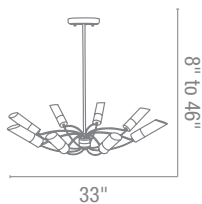

**23846** Luna Chandelier

6Lt x 40w Halogen 120v JCD (G-9 Base)

**Finish** SAT **Glass** OPL

**Included** 6"-16"-22" Rods, Slope Adapter

**Optional** Rods up to 10ft

CUL Dry

**50510** Solar Chandelier

10Lt x 60w B10 (E-12 Candelabra Base)

**Finish** BS **Glass** FST

**Included** 6"-16"-22" Rods

**Optional** Rods up to 10ft, Slope Adapter

CETL Dry

**50509** Solar Chandelier

8Lt x 60w B10 (E-12 Candelabra Base)

**Finish** BS **Glass** FST

**Included** 6"-16"-22" Rods

**Optional** Rods up to 10ft, Slope Adapter

CETL Dry

**23836** Astor Chandelier

6Lt x 40w Halogen 120v JCD (G-9 Base)

**Finish** SAT **Glass** CCL

**Included** 6"-16"-22" Rods, Slope Adapter

**Optional** Rods up to 10ft