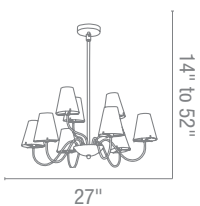

**23967** Vienna Chandelier

16Lt x 40w Halogen 120v JCD (G-9 Base)

**Finish** CH **Glass** OPL

**Included** 6"-16"-22" Rods, Slope Adapter

**Optional** Rods up to 10ft

CETL Dry

**23966** Vienna Chandelier

9Lt x 40w Halogen 120v JCD (G-9 Base)

**Finish** CH **Glass** OPL

**Included** 6"-16"-22" Rods, Slope Adapter

**Optional** Rods up to 10ft

CETL Dry

**23965** Vienna Chandelier

5Lt x 40w Halogen 120v JCD (G-9 Base)

**Finish** CH **Glass** OPL

**Included** 6"-16"-22" Rods, Slope Adapter