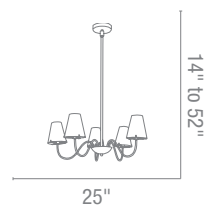

23965 Vienna Chandelier

5Lt x 40w Halogen 120v JCD (G-9 Base)

Finish CH **Glass** OPL

Included 6"-16"-22" Rods, Slope Adapter

Optional Rods up to 10ft

CETL Dry