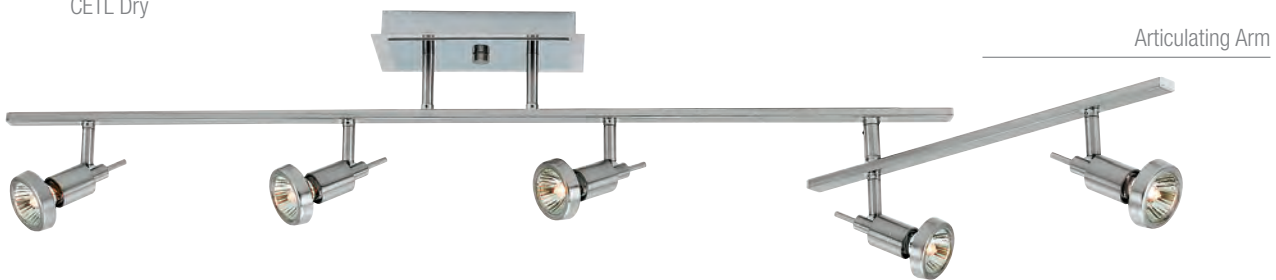

52042 Viper Semi-Flush

5Lt x 35w Halogen 120v MR16 (GU-10 Base)

Finish BS

CETL Dry