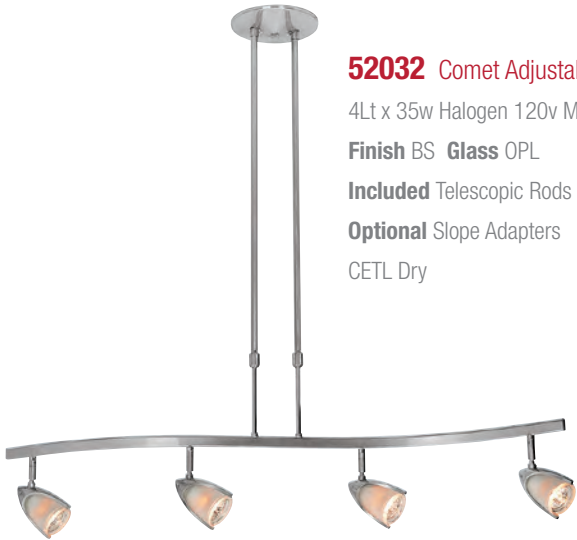

# Comet

L 28.5" x W 10" H 28" to 52"

**52038** Comet Adjustable Pendant

4Lt x 35w Halogen 120v MR16 (GU-10 Base)

**Finish** BS **Glass** OPL

**Included** Telescopic Rods

**Optional** Slope Adapters

CETL Dry

**52030** Comet Semi-Flush

3Lt x 35w Halogen 120v MR16 (GU-10 Base)

**Finish** BS **Glass** OPL

**Optional** Slope Adapters

CETL Dry

L 21" H 11.8"

**52031** Comet Semi-Flush

5Lt x 35w Halogen 120v MR16 (GU-10 Base)

**Finish** BS **Glass** OPL

**Optional** Slope Adapters

CETL Dry

L 71" H 11.8"

**52032** Comet Adjustable Pendant

4Lt x 35w Halogen 120v MR16 (GU-10 Base)

**Finish** BS **Glass** OPL

**Included** Telescopic Rods

**Optional** Slope Adapters

CETL Dry

L 35.5" H 30" to 50"

**52033** Comet Adjustable Pendant

5Lt x 35w Halogen 120v MR16 (GU-10 Base)

**Finish** BS **Glass** OPL

**Included** Telescopic Rods

**Optional** Slope Adapters