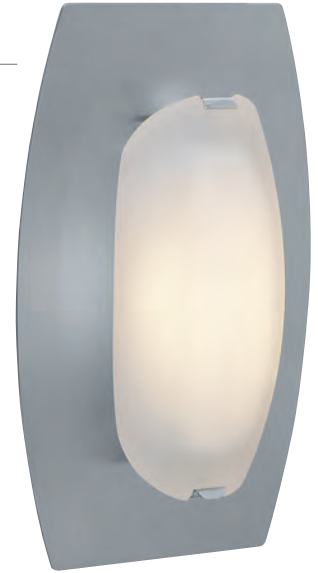

**Finish** MC ORB **Glass** FST

CETL Dry

L 32" x 3" Ext 5"

14.25"

L 14.25" Ext 3.75"

**63953** Nido Wall or Ceiling Fixture

3Lt x 100w Halogen 120v J78 (T-3 Base)

Finish MC ORB Glass FST

CETL Dry ADA

MC Matte Chrome

**63951** Nido Wall or Ceiling Fixture

1Lt x 100w Halogen 120v J78 (T-3 Base)

Finish MC ORB Glass FST

CETL Dry ADA

ORB Oil Rubbed Bronze

10"