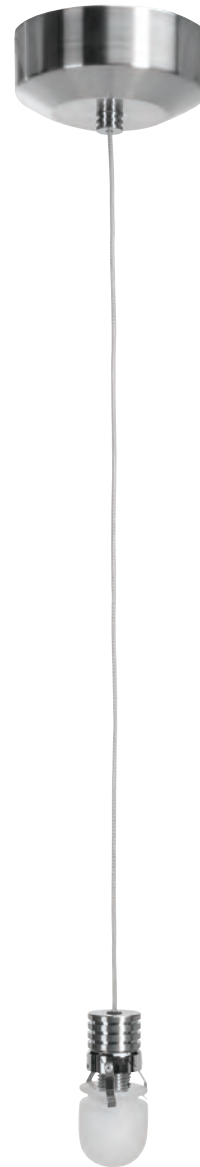

902RT Beta

35w 12v JC (GY6.35 Base)

Finish BS

Included 10ft Clear Coated Coaxial Cable

CETL Dry