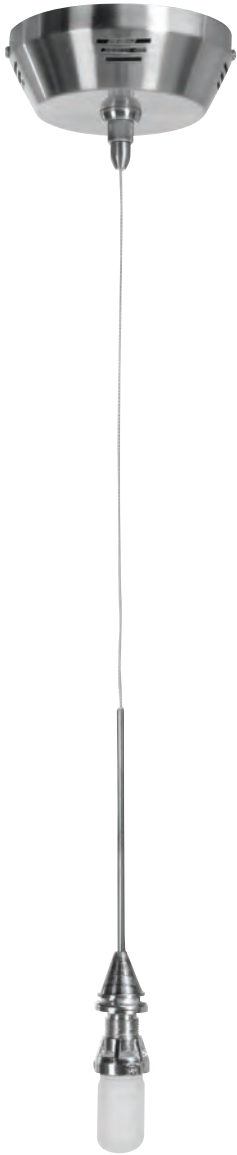

52049UJ Kappa

35w 12v JC (GY6.35 Base)

Finish BS BRZ

Included 10ft Coaxial Cable

Uni Jack Pendant

UL Dry