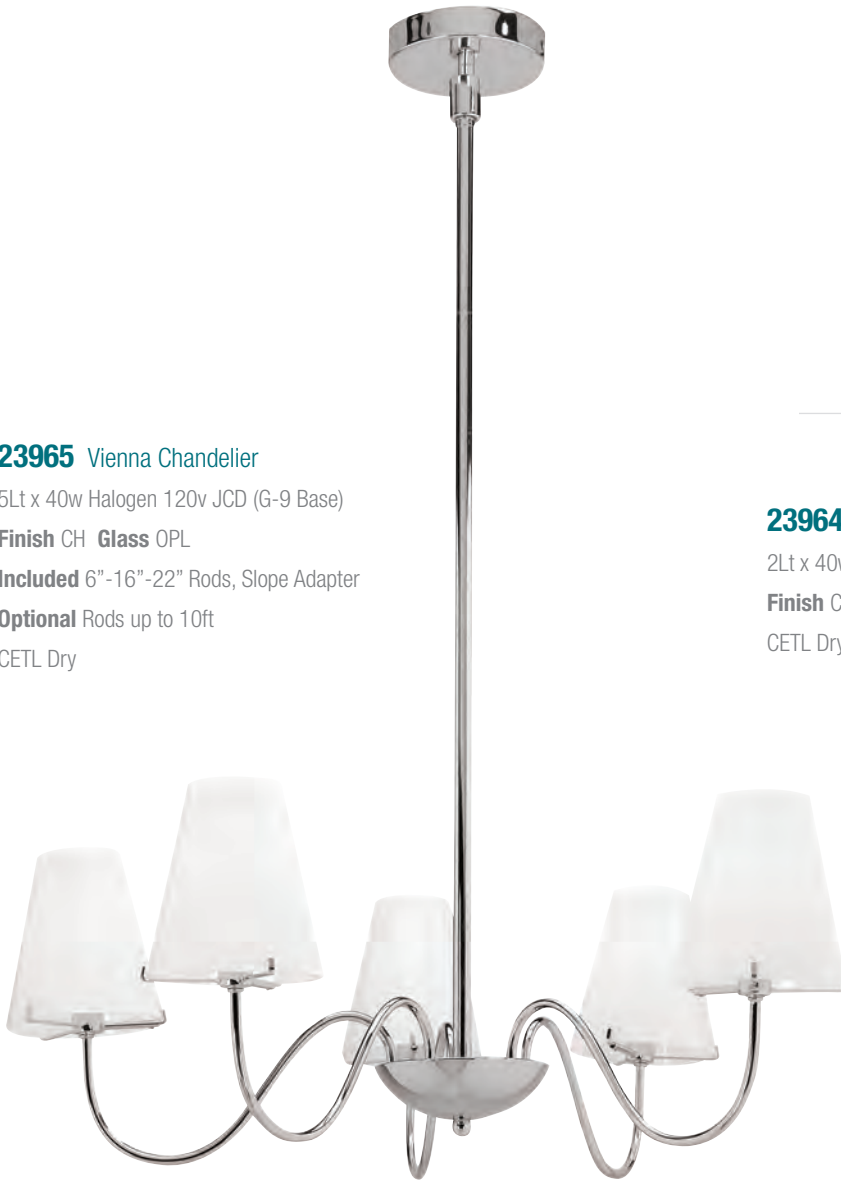

# Vienna

Dia 39" H 14" to 52"

Dia 27" H 14" to 52"

**23966** Vienna Chandelier

9Lt x 40w Halogen 120v JCD (G-9 Base)

**Finish** CH **Glass** OPL

**Included** 6"-16"-22" Rods, Slope Adapter

**Optional** Rods up to 10ft

CETL Dry

**23965** Vienna Chandelier

5Lt x 40w Halogen 120v JCD (G-9 Base)

**Finish** CH **Glass** OPL

**Included** 6" -16"-22" Rods, Slope Adapter

**Optional** Rods up to 10ft

CETL Dry

Dia 25" H 14" to 52"