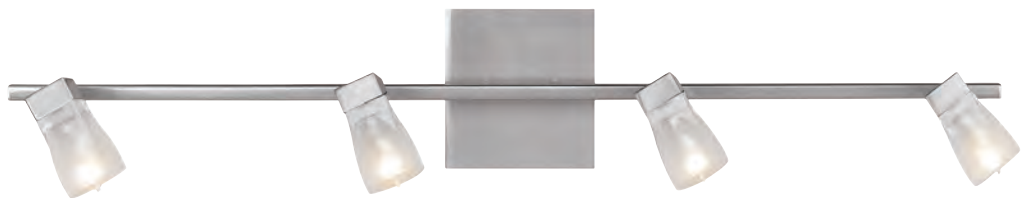

**63014ET** Versahl Spotlight Semi-Flush

5Lt x 35w Halogen 12v MR-16 (GU-5.3 Base)

**Finish** BCHR

**Included** Slope Adapters

CETL Dry

L 50" H 13"

**63015ET** Versahl Spotlight Semi-Flush

5Lt x 35w Halogen 12v MR-16 (GU-5.3 Base)

**Finish** BS **Glass** FCL

CUL Dry

**52144** Ryan Bar Wall Fixture

4Lt x 40w Halogen 120v JCD (G-9 Base)

**Finish** BS **Glass** FCL

CUL Dry

L 33.5" H 5.5" Ext 5.5"

**63905** Classical Adjustable Pendant