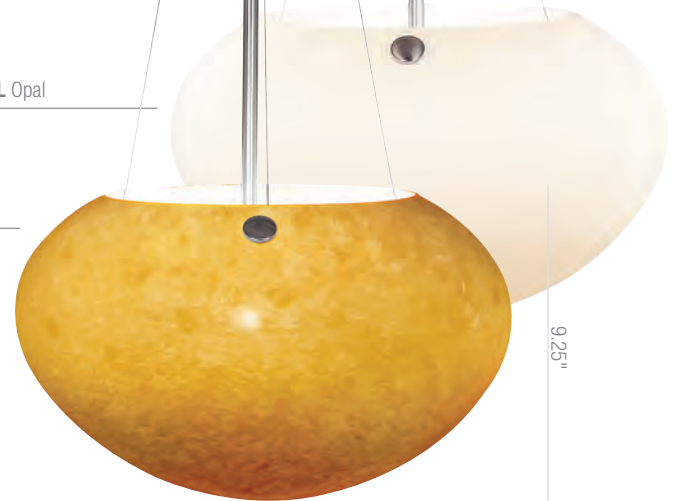

36" to 72"

9.25"

23632 Manhattan Cable Pendant

3Lt x 100w A19 (E-26 Medium Base)

Finish BS Glass AMM OPL

Included 6"-16"-22" Rods, Slope Adapter

Optional Rods up to 10ft

CUL Dry **Fluorescent Available**

15.5"