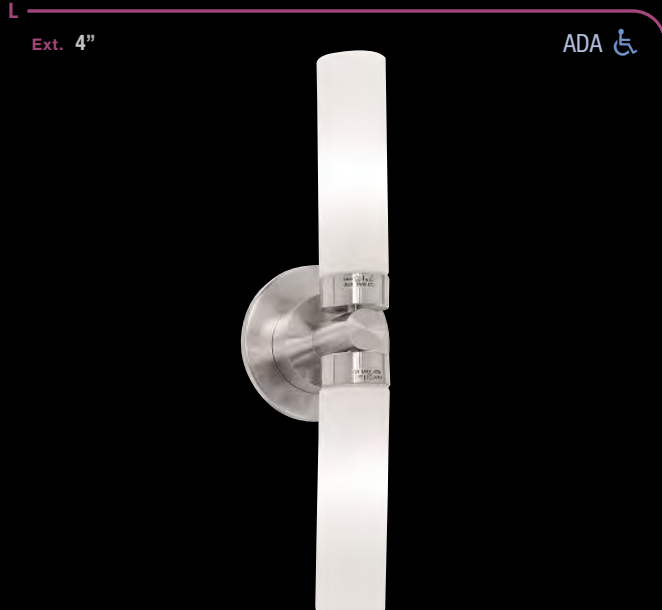

Ext. 4"

ADA

10.5"

16"

50564 Lynx Wall Fixture

Finish BS | **Glass** | OPL
Lamping 2 Lt x 40w Hgn 120v JCD (G-9 Base)

CETL Dry

4.3"