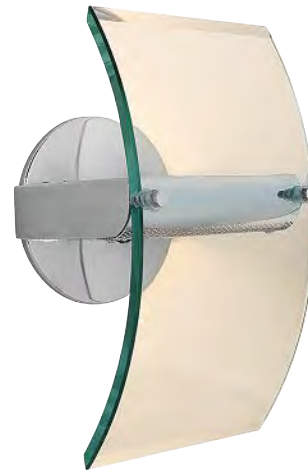

6.25"

Ext. 4"

ADA 

11"

20421 Cobalt Wall Fixture

Finish BS | Glass | OPL
Lamping 2 Lt x 60w A-19 (E-26 Medium Base)

FAMILY ON
Pg. 52

Available in Fluorescent

CUL Dry

5.5"

Ext. 3.25"

ADA 

12"

50550 Phoebe Glass Panel Wall Fixture

Finish CH | Glass | 8CL
Lamping 2 Lt x 40w Hgn 120v JCD (G-9 Base)

FAMILY ON
Pg. 38

CETL Damp

6.5"

Ext. 6"

12"

50511 Phoebe Curved Glass Panel Wall Fixture

Finish BS | Glass | OPL
Lamping 1 Lt x 100w Hgn 120v J78 (T-3 Base)

FAMILY ON
Pg. 39

CETL Damp