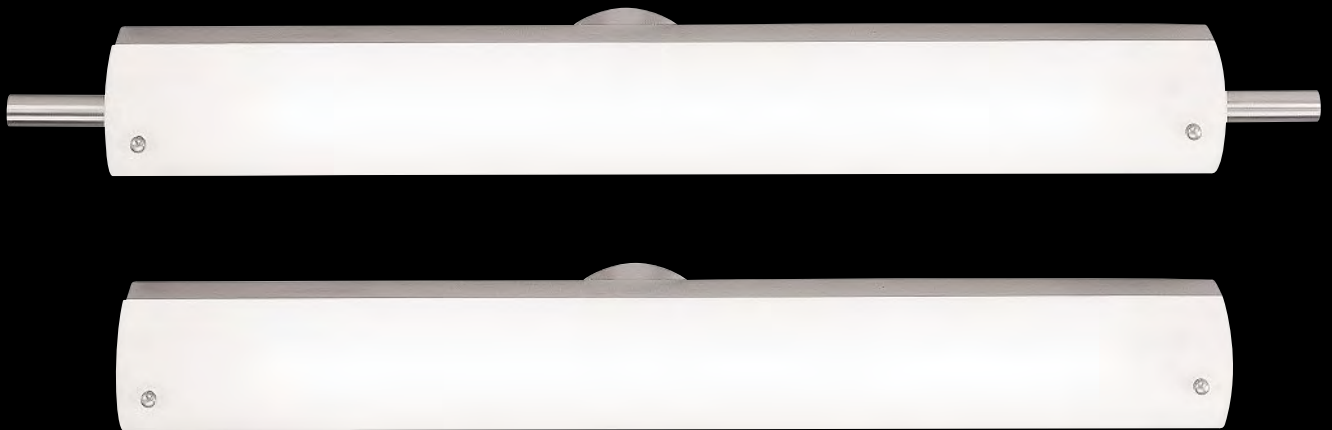

31000 and 31001 available without side rods

Ⓢ 31001 Ⓛ 31002 **Vail** Wall or Vanity

ADA ♿

Finish	BS | Glass | OPL
Dimensions	Ⓢ 31002 Width 4.25" Length 30.25" Extension 3.25" Ⓛ 31003 Width 4.25" Length 42" Extension 3.25"
Lamping	Ⓢ 31002 1 Lt x 24w T-5 HO Fluorecent (Bi-Pin Base) Ⓛ 31003 1 Lt x 39w T-5 HO Fluorecent (Bi-Pin Base)

Energy Efficient

CETL Damp