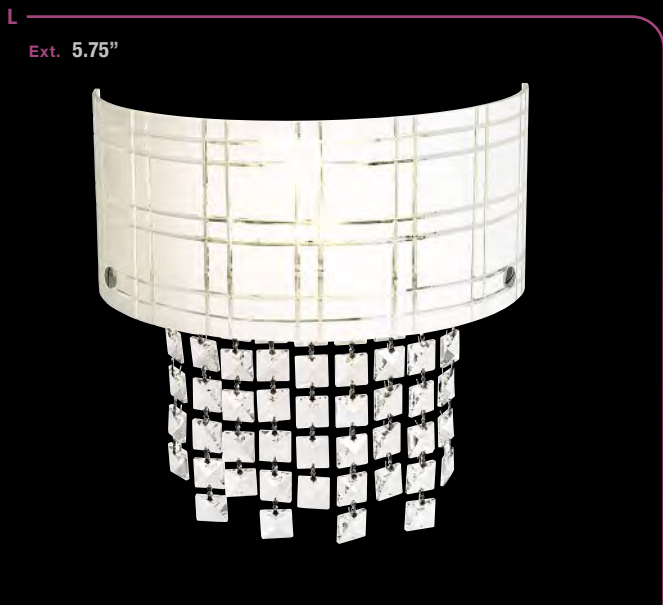

Available in Fluorescent

CETL Dry

11.25"

Ext. 5.75"

50970 Kalista Wall Sconce with Crystal Drops

Finish	CH Glass BL WH
Lamping	2 Lt x 40w Hgn 120v JCD (G-9 Base)

FAMILY ON Pg. 10

CETL Dry