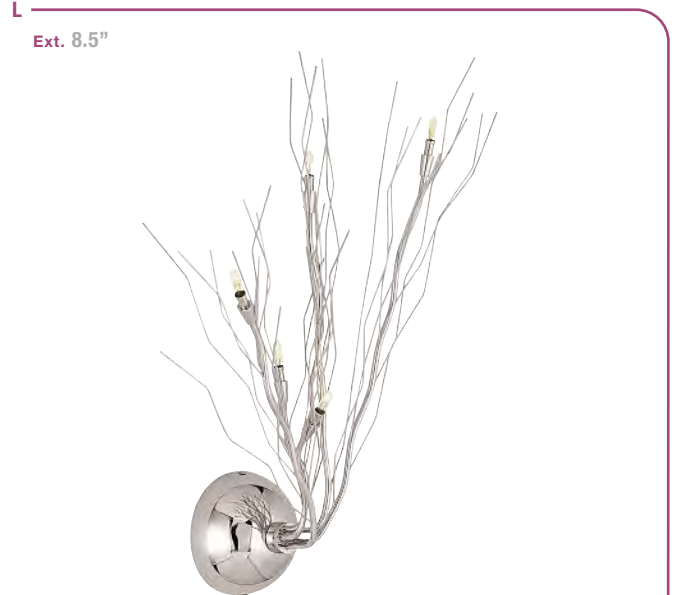

10.25"

Ext. 6"

55520 Perseus wall Fixture

Finish	CH Glass CLR
Lamping	3 Lt x 20w Hgn 12v JC (G-4 Base)

FAMILY ON
Pg. 9

CETL Dry

H

22"