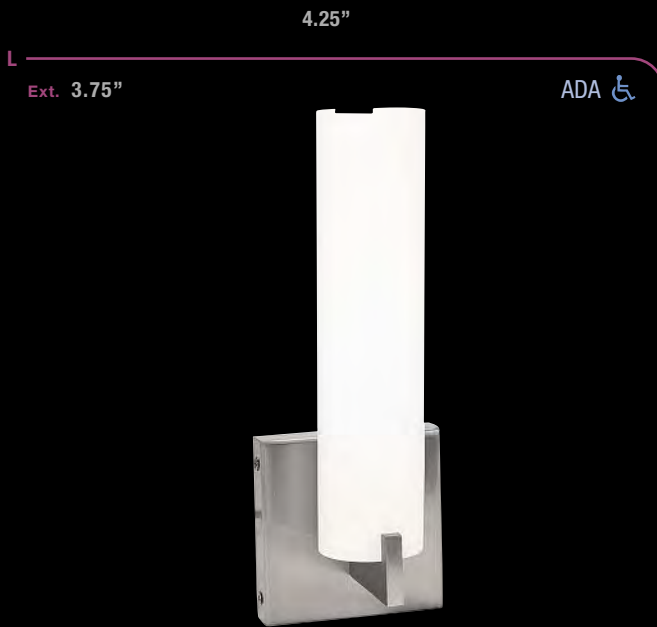

50565 Oracle Wall Vanity Fixture

Finish BS | Glass | OPL
Lamping 1 Lt x 60w B10 (E-12 Base)

FAMILY ON
Pg. 44

CETL Dry