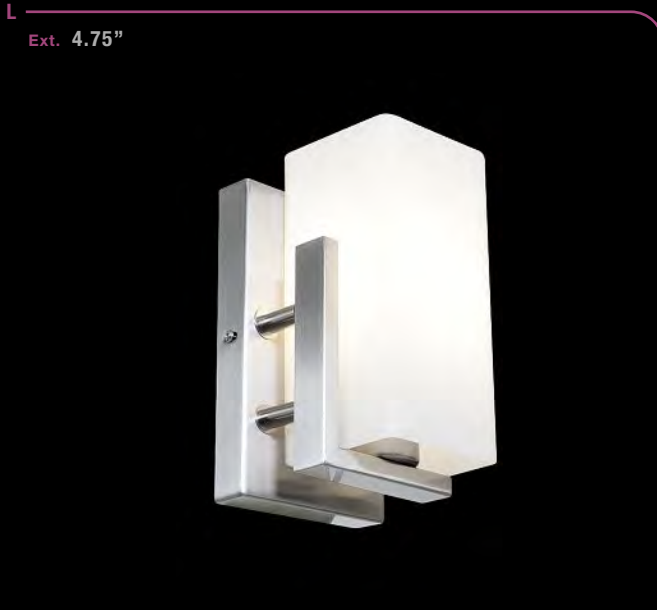

4.75"

50192 Erin LHS Wall Vanity Fixture

Finish BS | **Glass** | OPL
Lamping 1 Lt x 60w A-19 (E-26 Medium Base)

Available in Fluorescent **CETL Damp**

4.75"