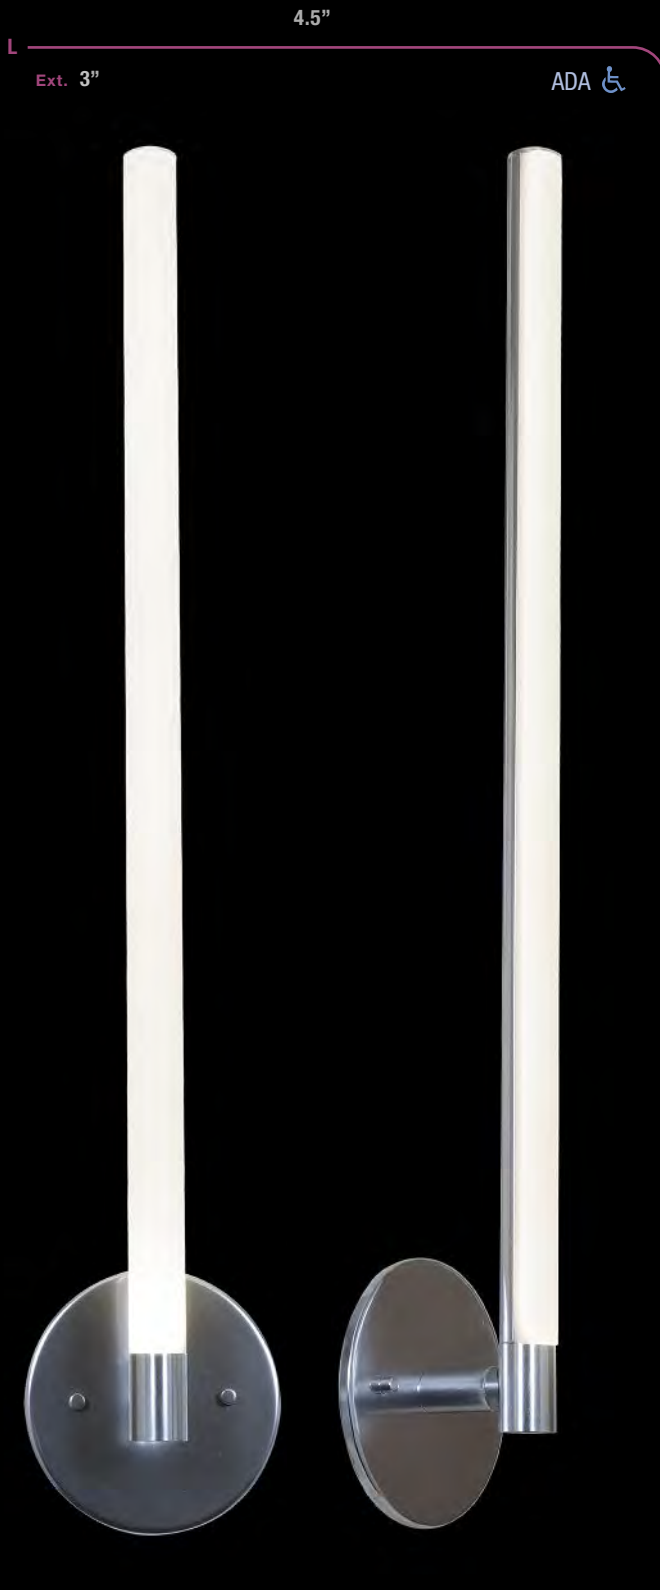

12"

62235 Bo Wall Fixture

H

Finish	BS Glass OPL
Lamping	2 Lt x 60w B-10 (E-12 Base)
	Available in Fluorescent
	CETL Damp

62236 Bo Wall Fixture

H

Finish	BS Glass OPL
Lamping	1 Lt x 100w Hgn 120v J78 (T-3 Base)
	Available in Fluorescent
	CETL Damp