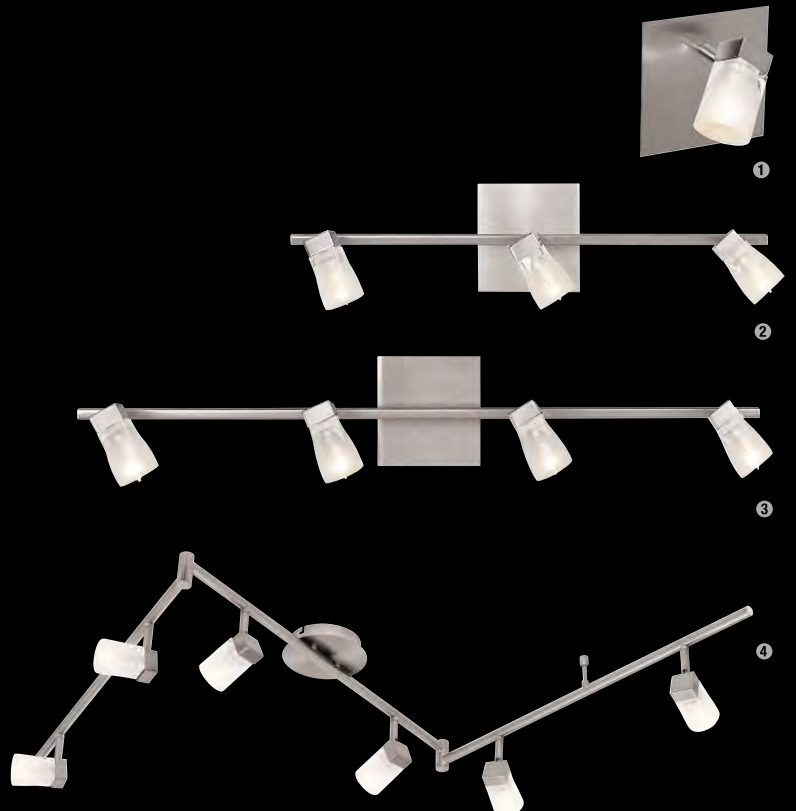

❶ 52141 ❷ 52142 ❸ 52144 ❹ 52146

Ryan Wall or Vanity

Finish	BS | Glass | FCL
Dimensions	❶ 52141 Width 5" Height 5" Extension 4.5" ❷ 52142 Width 23.5" Height 5" Extension 4.5" ❸ 52144 Width 33.5" Height 5" Extension 4.5" ❹ 52146 Width 25.5" + 25.5" + 25.5" Height 6.7"
Lamping	❶ 52141 1 Lt x 40w Hgn 120v JCD (G-9 Base) ❷ 52142 3 Lt x 40w Hgn 120v JCD (G-9 Base) ❸ 52144 4 Lt x 40w Hgn 120v JCD (G-9 Base) ❹ 52146 6 Lt x 40w Hgn 120v JCD (G-9 Base)

CUL Dry