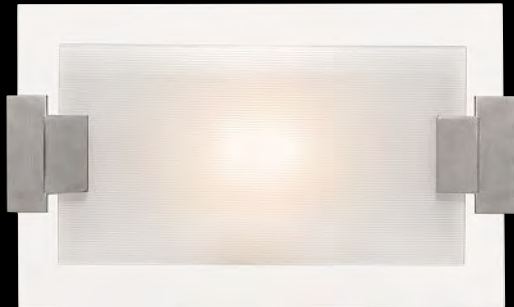

① 62255 ② 62256 ③ 62257

Plasma Wall or Vanity

ADA

Finish	BS | Glass | OPL
Dimensions	① 62255 Height 7" Length 12" Extension 3" ② 62256 Height 7" Length 24" Extension 3" ③ 62257 Height 7" Length 36" Extension 3"
Lamping	① 62255 1 Lt x 100w Hgn 120v J118 (T-3 Base) ② 62256 2 Lt x 100w Hgn 120v J118 (T-3 Base) ③ 62257 3 Lt x 100w Hgn 120v J118 (T-3 Base)

Available in Fluorescent

CETL Damp