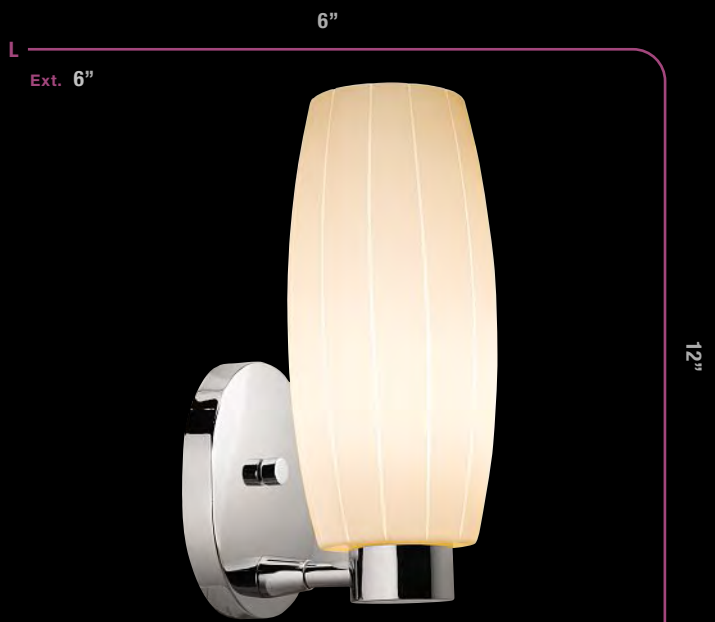

23970 Pearl Wall Fixture

Finish BS CH | **Glass** | AMB WH
Lamping 1 Lt x 60w A-19 (E-26 Medium Base)

Available in Fluorescent

CUL Dry

H

26"