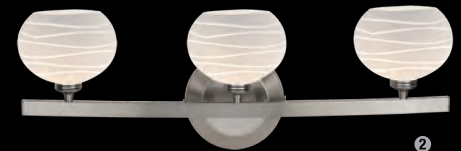

① 63811-79 ② 63813-79 ③ 63815-79 Sydney

Finish	CH MC | Glass | BLKN BLULN REDLN WHTLN
Glass Model	979WJ Height: 5" Diameter: 3.5"
Dimensions	① 63811 Height 6.5" Length 7.25" Extension 5"
	② 63813 Height 6.5" Length 22" Extension 5"
	③ 63815 Height 6.5" Length 32" Extension 5"
Lamping	① 63811 1 Lt x 60w Hgn 120v JCD (G-9 Base)
	② 63813 3 Lt x 60w Hgn 120v JCD (G-9 Base)
	③ 63815 5 Lt x 60w Hgn 120v JCD (G-9 Base)

CETL Dry