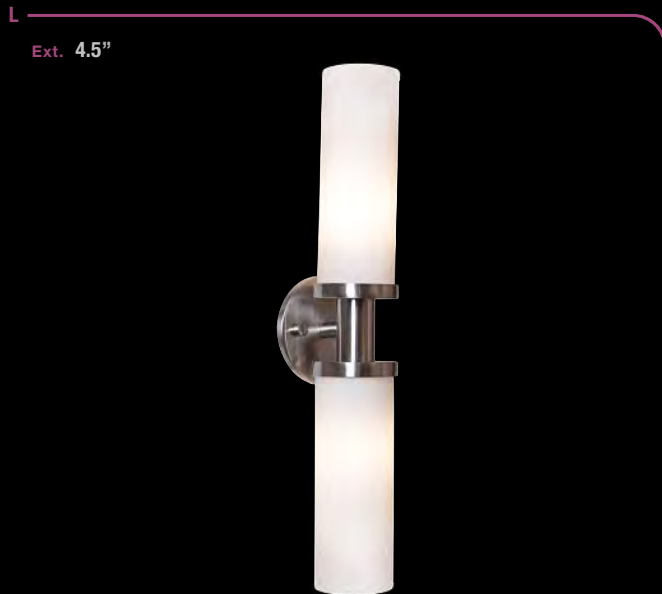

CETL Dry

4.3"

Ext. 4.5"

50569 Zylinder Wall Fixture

Finish BS ORB | **Glass** | OPL
Lamping 1 Lt x 60w B-10 (E-26 Medium Base)

Available in Fluorescent **CETL Damp**

4.3"

Ext. 4.5"

12.75"

20.75"

50570 Zylinder Wall Fixture

Finish BS ORB | **Glass** | OPL
Lamping 2 Lt x 60w B-10 (E-26 Medium Base)

Available in Fluorescent **CETL Damp**

4.75"

20441 Aqueous Wall Fixture

Finish	BS Glass OPL
Lamping	1 Lt x 60w A-19 (E-26 Medium Base)
Available in Fluorescent CETL Damp	

4.75"

20442 Aqueous Wall Fixture

Finish	BS Glass OPL
Lamping	2 Lt x 60w B-10 (E-26 Medium Base)
Available in Fluorescent CETL Damp	

5"

20435 Cobalt Wall Fixture

Finish	BS ORB Glass OPL
Lamping	1 Lt x 60w B-10 (E-26 Medium Base)
Available in Fluorescent CUL Damp	