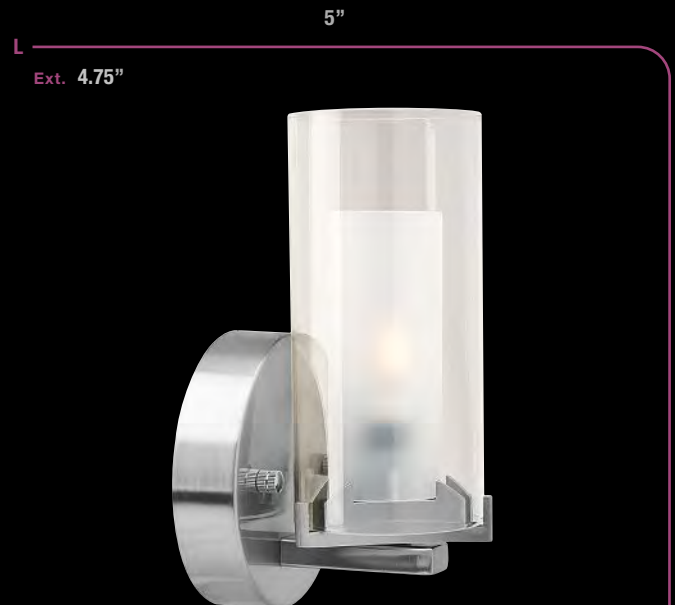

Ext. 4.6"

H

50561 Proteus Wall Fixture

Finish
Lamping

CH | Glass | CLOP
2 Lt x 60w B-10 (E-12 Base)
Supplied with On/Off Pull Switch

FAMILY ON
Pg. 43

Energy Efficient

CETL Dry

50562 Iron Wall Fixture with On/Off switch

Finish BS | Glass | OPL
Options SCR-50562 Mesh Metal Glass
Supplied On / Off Switch
Lamping 1 Lt x 60w A19 (E-26 Medium Base)

FAMILY ON
Pg. 49

Available in Fluorescent **CETL Dry**