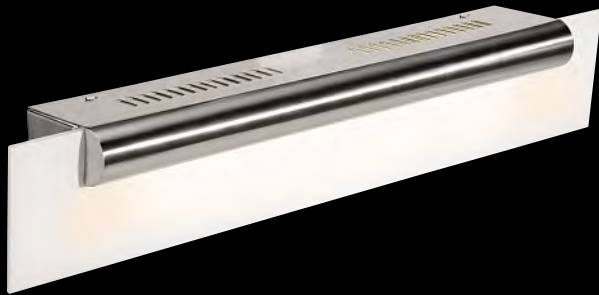

1

1 31018 2 31019 Fluorescent

1 62061 2 62062 3 62063 Halogen

Roto Wall or Vanity

Finish	SC | Glass | FST
Dimensions	1 31018 Height 5.5" Width 29.75" Extension 4.5" 2 31019 Height 5.5" Width 41.5" Extension 4.5" 1 62061 Height 5.5" Width 12" Extension 4" 2 62062 Height 5.5" Width 24" Extension 4" 3 62063 Height 5.5" Width 36" Extension 4"
Lamping	1 31018 2 Lt x 24w T-5 HO Fluorescent (Bi-Pin Base) 2 31019 2 Lt x 39w T-5 HO Fluorescent (Bi-Pin Base) 1 62061 1 Lt x 100w Hgn 120v J118 (T-3 Base) 2 62062 2 Lt x 100w Hgn 120v J118 (T-3 Base) 3 62063 3 Lt x 100w Hgn 120v J118 (T-3 Base)
Available in Fluorescent CETL Dry	

2

3

1

1 62041 2 62042 3 62043

Helium Wall or Vanity

62041 only ADA

Finish	BS | Glass | OPL
Dimensions	1 62041 Height 4.75" Length 12.5" Extension 3.5" 2 62042 Height 4.75" Length 24.5" Extension 4.25" 3 62043 Height 4.75" Length 32" Extension 5"
Lamping	1 62041 1 Lt x 100w Hgn 120v J118 (T-3 Base) 2 62042 2 Lt x 100w Hgn 120v J118 (T-3 Base) 3 62043 2 Lt x 100w Hgn 120v J118 (T-3 Base)
Available in Fluorescent CETL Damp	

2

3