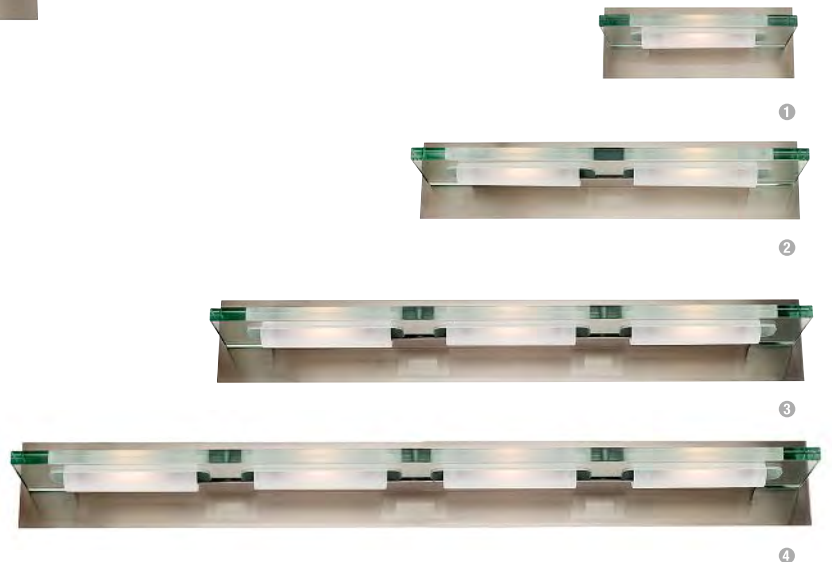

❶ 62251 ❷ 62252 ❸ 62253 ❹ 62254

Styx Wall or Vanity

ADA

Finish	CH | Diffuser | OPL
Dimensions	❶ 62251 Width 4.3" Length 9.25" Extension 3.75" ❷ 62252 Width 4.75" Length 22.25" Extension 3.75" ❸ 62253 Width 4.75" Length 35" Extension 3.75" ❹ 62254 Width 4.75" Length 46.5" Extension 3.75"
Lamping	❶ 62251 1 Lt x 75w HGN 120v J78 (T-3 Base) ❷ 62252 2 Lt x 75w HGN 120v J78 (T-3 Base) ❸ 62253 3 Lt x 75w HGN 120v J78 (T-3 Base) ❹ 62254 4 Lt x 75w HGN 120v J78 (T-3 Base)
CETL Dry	

❶ 62091 ❷ 62092 ❸ 62093 ❹ 62099

Phoebe Wall or Vanity

Finish	BS | Glass | 12C
Dimensions	❶ 62091 Height 5" Length 12.75" Extension 6.25" ❷ 62092 Height 5" Length 23" Extension 6.25" ❸ 62093 Height 5" Length 33.25" Extension 6.25" ❹ 62099 Height 5" Length 43.5" Extension 6.25"
Lamping	❶ 62091 1 Lt x 100w HGN 120v J78 (T-3 Base) ❷ 62092 2 Lt x 100w HGN 120v J78 (T-3 Base) ❸ 62093 3 Lt x 100w HGN 120v J78 (T-3 Base) ❹ 62099 4 Lt x 100w HGN 120v J78 (T-3 Base)
CETL Damp	

FAMILY ON
Pg. 39