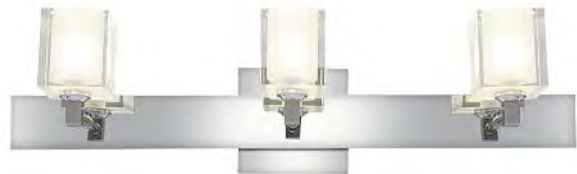

❶ 23916 ❷ 23917 ❸ 23918

Glas'e Square Crystal Wall or Vanity

Finish	CH | Glass | FCL
Dimensions	❶ 23916 Height 5" Length 4.75" Extension 4.5" ❷ 23917 Height 5" Length 24.5" Extension 4.5" ❸ 23918 Height 5" Length 33.9" Extension 4.5"
Lamping	❶ 23916 1 Lt x 60w Hgn 120v JCD (G-9 Base) ❷ 23917 3 Lt x 60w Hgn 120v JCD (G-9 Base) ❸ 23918 4 Lt x 60w Hgn 120v JCD (G-9 Base)

CETL Damp

❶

❷