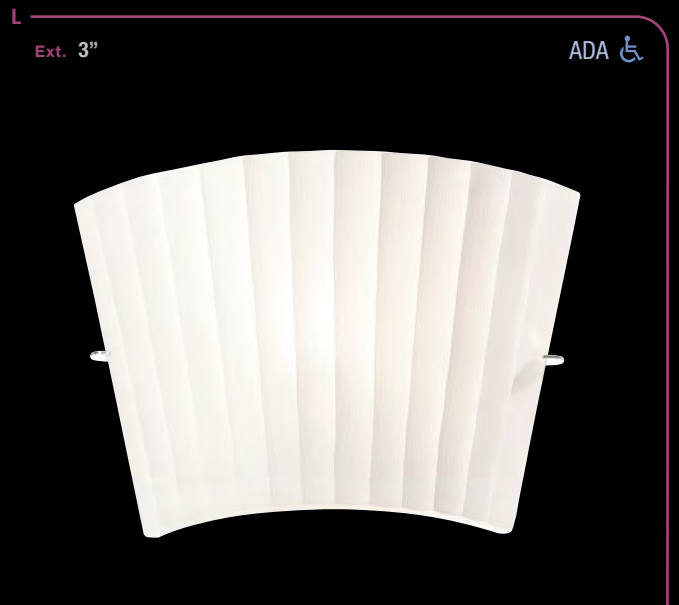

Ext. 3"

ADA

11.75"

5.9"

50960 Leilah Scalloped Glass Wall Sconce

Finish	CH | Glass | WH
Lamping	1 Lt x 40w Hgn 120v JCD (G-9 Base)

FAMILY ON Pg. 16

CETL Dry