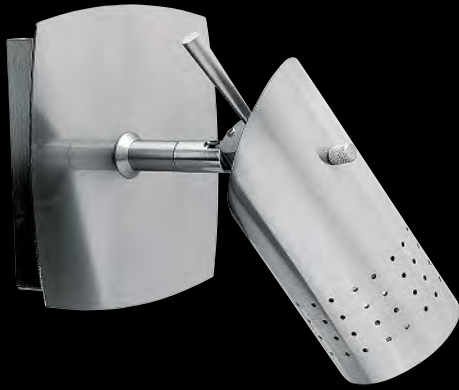

❶ 52017 ❷ 52018 ❸ 52019 ❹ 52020

Odyssey Wall or Vanity

Finish	BS
Dimensions	❶ 52017 Width 4.75" Height 7" Extension 5" ❷ 52018 Width 16" Height 7" Extension 5" ❸ 52019 Width 25" Height 7" Extension 5" ❹ 52020 Width 31" Height 7" Extension 5"
Lamping	❶ 52017 1 Lt x 35w Hgn 120v MR-16 (GU-10 Base) ❷ 52018 2 Lt x 35w Hgn 120v MR-16 (GU-10 Base) ❸ 52019 3 Lt x 35w Hgn 120v MR-16 (GU-10 Base) ❹ 52020 4 Lt x 35w Hgn 120v MR-16 (GU-10 Base)

FAMILY ON
Pg. 61

CETL Dry

❶ 52141 ❷ 52142 ❸ 52144 ❹ 52146

Ryan Wall or Vanity

Finish	BS | Glass | FCL
Dimensions	❶ 52141 Width 5" Height 5" Extension 4.5" ❷ 52142 Width 23.5" Height 5" Extension 4.5" ❸ 52144 Width 33.5" Height 5" Extension 4.5" ❹ 52146 Width 25.5" + 25.5" + 25.5" Height 6.7"
Lamping	❶ 52141 1 Lt x 40w Hgn 120v JCD (G-9 Base) ❷ 52142 3 Lt x 40w Hgn 120v JCD (G-9 Base) ❸ 52144 4 Lt x 40w Hgn 120v JCD (G-9 Base) ❹ 52146 6 Lt x 40w Hgn 120v JCD (G-9 Base)

CUL Dry