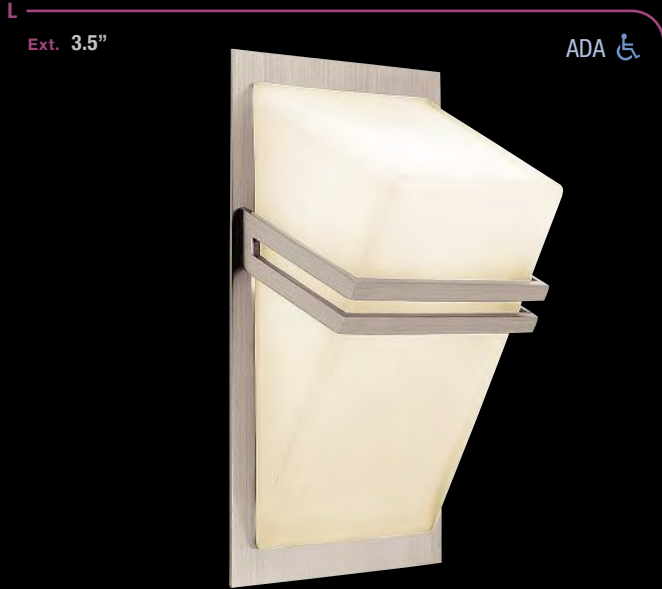

4.5"

Ext. 3.5"

ADA

62106 Titan Wall Vanity Fixture

Finish	BS | Glass | OPL
Lamping	1 Lt x 40w Hgn 120v JCD (G-9 Base)

CUL Dry

5.5"