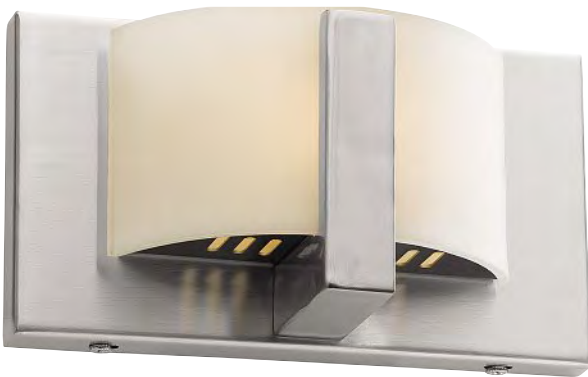

① 53311 ③ 53313 ④ 53314

Nara Wall or Vanity

ADA

Finish	BS | Glass | CKF
	① 53311 Width 11.25" Height 7" Extension 4" ③ 53313 Width 30.5" Height 7" Extension 4" ④ 53314 Width 40.5" Height 7" Extension 4"
Dimensions	
Lamping	① 53311 1 Lt x 60w B-10 (E-12 Candelabra Base) ③ 53313 3 Lt x 60w B-10 (E-12 Candelabra Base) ④ 53314 4 Lt x 60w B-10 (E-12 Candelabra Base)
	CETL Damp

①

③

④

① 62031 ② 62032 ③ 62033 ④ 62034 ⑤ 62035

Oracle Wall or Vanity

ADA

Finish	BS | Glass | OPL
	① 62031 Width 8" Height 4.5" Extension 3.25" ② 62032 Width 16" Height 4.5" Extension 3.25" ③ 62033 Width 24" Height 4.5" Extension 3.25" ④ 62034 Width 32" Height 4.5" Extension 3.25" ⑤ 62035 Width 40" Height 4.5" Extension 3.25"
Dimensions	
Lamping	① 62031 1 Lt x 40w Hgn 120v JCD (G-9 Base) ② 62032 2 Lt x 40w Hgn 120v JCD (G-9 Base) ③ 62033 3 Lt x 40w Hgn 120v JCD (G-9 Base) ④ 62034 4 Lt x 40w Hgn 120v JCD (G-9 Base) ⑤ 62035 5 Lt x 40w Hgn 120v JCD (G-9 Base)
	CETL Damp

①

②

③

④

⑤