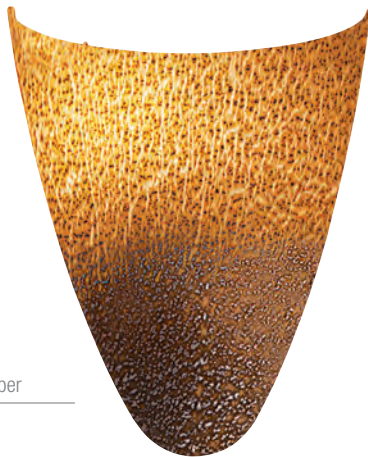

SLA Silver Amber

9.5"

L 6.5" Ext 3.25"