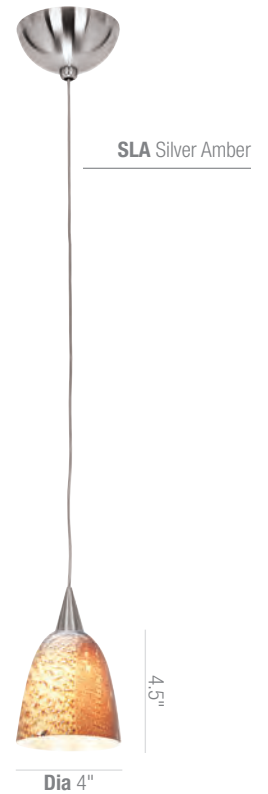

23206 Safari Italian Art Glass Pendant

1Lt x 100w A19 (E-26 Medium Base)

Finish SAT ORB **Glass** AMZ LAV SLA

Included 6"-16"-22" Rods, Slope Adapter

Optional Rods up to 10ft

CUL Dry

Natural

Safari

23205 Safari Italian Art Glass Mini Pendant

1Lt x 35w Halogen 12v JC (G-4 Base)

Finish BS BRZ **Glass** AMZ LAV SLA

Included 10ft German Silicon Memory Free Cord

CETL Dry

4.5"

Dia 4"