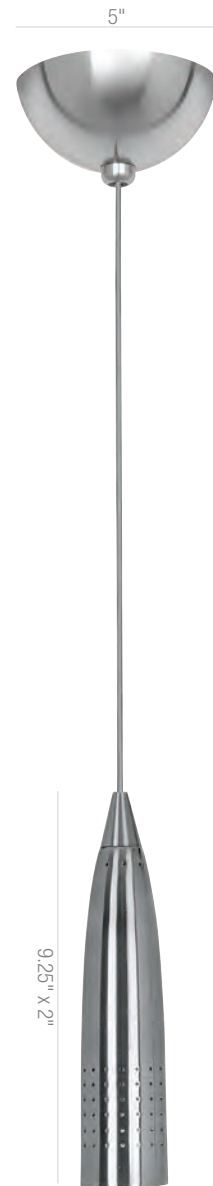

5"

9.25" x 2"