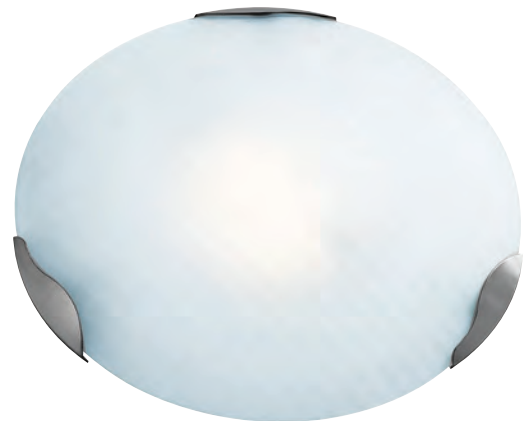

Radon Flush Mount

Finish BS Glass CKF

CETL Damp [Fluorescent Available](#)

50052 Dia 12.5" H 4" (small)

1Lt x 150w Halogen 120v J118 (T-3 Base)

50053 Dia 16" H 4" (large)

1Lt x 150w Halogen 120v J118 (T-3 Base)