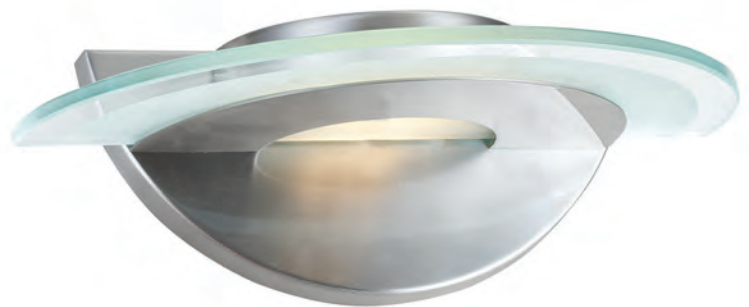

Dia 12"

Celestial

Helius

50483 Helius Wall Sconce

1Lt x 100w Halogen 120v J78 (T-3 Base)

Finish BS Glass CFR

CETL Damp

4.5"