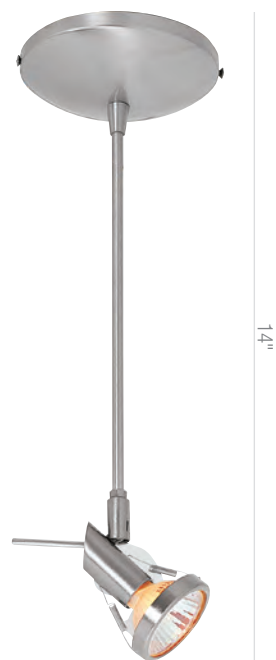

52045 Nitrogen Pendant

1Lt x 100w A19 (E-26 Medium Base)

Finish BS **Glass** OPL

Included 6"-16"-22" Rods, Slope Adapter

Optional Rods up to 10ft

CETL Dry **Fluorescent Available**

Dia 16"

Versahl
Sydney
Nido
Comet
Mirage
Ryan
Classical
Cobra
Viper
Iris

63013ET Versahl Spotlight Semi-Flush

3Lt x 50w Halogen 12v MR-16 (GU-5.3 Base)

Finish BCHR MC

Included Slope Adapters

CETL Dry

L 21.25" H 13"

Versahl

Zig

Versahl

63021 Versahl Spotlight

1Lt x 50w Halogen 12v MR-16 (GU-5.3 Base)

Finish MC

Included Slope Adapter

CETL Dry

14"

Canopy Dia 6"