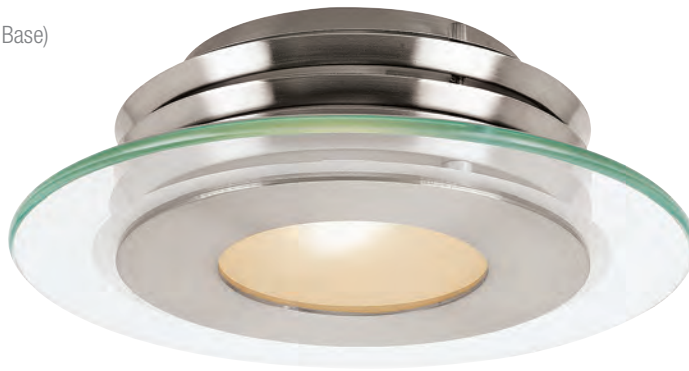

1Lt x 35w Halogen 12v MR-16 (GU-5.3 Base)

Finish BL BS

Included 10ft Silicon Memory Free Cord

CETL Dry

5"

9.25" x 2"

Odyssey Wall or Ceiling Spotlight

Finish BS

D 52020 L 31" H 7" Ext 5"

4Lt x 35w Halogen 120v MR16 (GU-10 Base)

26"

62088 Odyssey Wall Mounted Task Lamp

1Lt x 35w Halogen 120v MR16 (GU-10 Base)

Finish BRZ BS

Hardwire or Plug-In with **Included** Cord set

CETL Dry

BRZ Bronze

BS Brush Steel

L 5" to 20" Ext 5.5"

52022 Odyssey Spotlight Pendant

4Lt x 35w Halogen 120v MR16 (GU-10 Base)

Finish BS

Included 6"-16"-22" Rods

Optional Rods up to 10ft, Slope Adapters

CETL Dry

L 32" x W 10" H 10" to 50"

50480 Helius Flush Mount
 1Lt x 150w Halogen 120v J78 (T-3 Base)
Finish BS **Glass** CFR
 CETL Damp

4"

Dia 12"

Helius

50482 Helius Dual Light Pendant
 2Lt x 150w Halogen 120v J78 (T-3 Base)
Finish BS **Glass** CFR
Included 6"-16"-22" Rods
Optional Rods up to 10ft, Slope Adapters
 CETL Dry