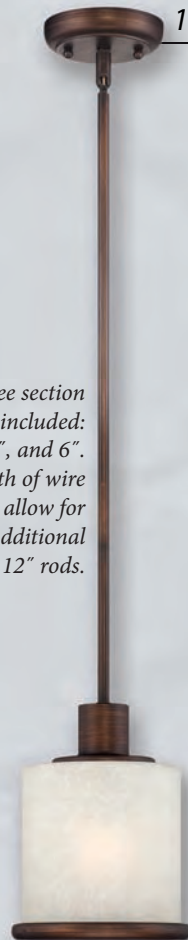

1501 RBZ

Three section
stem included:
18", 12", and 6".
Length of wire
will allow for
(2) additional
12" rods.