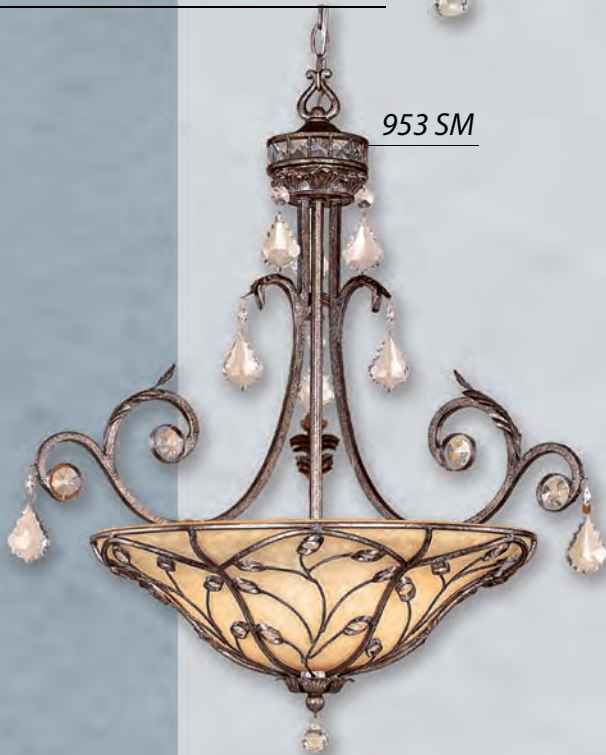

CRYSTAL COVE

Finish: **Silver Mist**
Glass: **Turinian Scavo**

Gold Tone Silk
Shades Included

952 SM W: 19" H: 16 1/2" 2-Med. 100W
953 SM W: 25" H: 30" 3-Med. 100W
957 SM W: 28" H: 32 1/2" 7-Candle 60W

953 SM

Matching Vanity
Available
on Page 117