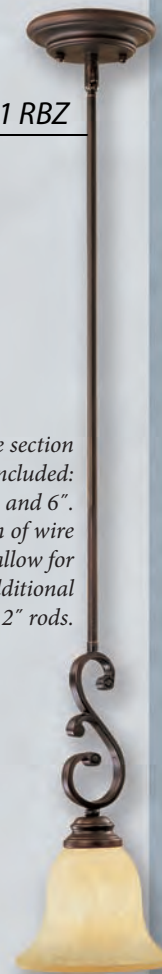

1223 RBZ

1215 RBZ

1201 RBZ

*Three section  
stem included:  
18", 12", and 6".  
Length of wire  
will allow for  
(2) additional  
12" rods.*

1212 RBZ

1213 RBZ

Finish: **Rubbed Bronze**

Glass: **Turinian Scavo**