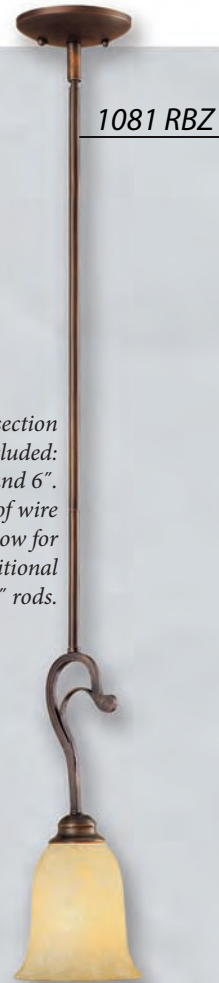

**7162 BZ/G**

Finish: **Rubbed Bronze**

Glass: **Turinian Scavo**

1051 RBZ

**1012 RBZ** W: 36" H: 41 1/2" 12-Med. 60W

**1051 RBZ** W: 5 1/2" H: 14 1/2" Ext: 9 1/2" 1-Med. 100W

1012 RBZ

1081 RBZ

Finish: **Rubbed Bronze**

Glass: **Turinian Scavo**

**1059 RBZ** W: 32 1/2" H: 33 1/2" 9-Med. 100W

**1081 RBZ** W: 5 1/2" H: 53" 1-Med. 100W

*Three section  
stem included:  
18", 12", and 6".  
Length of wire  
will allow for  
(2) additional  
12" rods.*