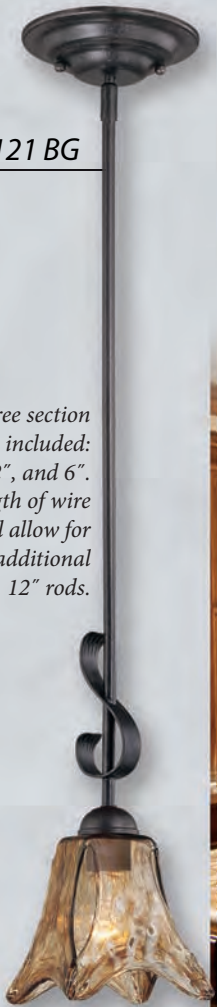

# DENISE

Finish: *Antique White/Bronze*

7309 AW/BZ

**7301 AW/BZ** W: 5 3/4" H: 15" Ext: 8" 1-Candle 60W

**7309 AW/BZ** W: 28" H: 36" 9-Candle 60W

7301 AW/BZ

7305 AW/BZ

Finish: *Antique White/Bronze*  
Glass: *Florentine Scavo*

# DENISE

Finish: *Antique White/Bronze*

Glass: *Florentine Scavo*

7302 AW/BZ

**7302 AW/BZ** W: 12" H: 14 1/2" Ext: 8" 2-Candle 60W

**7303 AW/BZ** W: 17 1/2" H: 24 1/2" 3-Candle 60W

**7323 AW/BZ** W: 18" H: 28" 3-Med. 100W

**7125 BG** W: 26" H: 28" 5-Med. 100W  
**7129 BG** W: 30" H: 35" 9-Med. 100W

7125 BG

7129 BG

7143 BG

Finish: **Burnished Gold**  
Glass: **Umber Swirl**

**7123 BG** W: 23" H: 25" 3-Med. 100W  
**7131 BG** W: 6 1/4" H: 11 1/2" Ext: 8" 1-Med. 100W  
**7143 BG** W: 19 1/2" H: 23" 3-Candle 60W

# CHATSWORTH

Finish: **Burnished Gold**  
Glass: **Umber Swirl**

**7223 BG**

**7121 BG** W: 5 1/2" H: 46 1/2" 1-Med. 100W  
**7223 BG** W: 45 1/2" H: 27" 3-Med. 100W

**7121 BG**

Three section  
stem included:  
18", 12", and 6".  
Length of wire  
will allow for  
(2) additional  
12" rods.