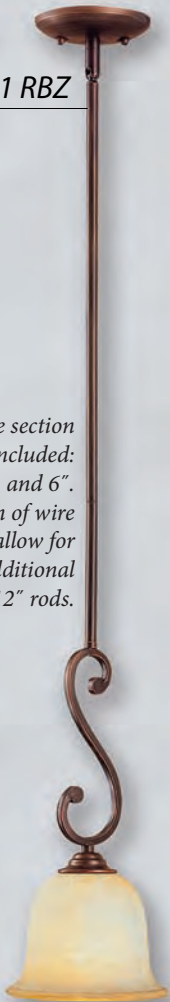

COURTNEY LAKES

Finish: **Rubbed Bronze**

Glass: **Turinian Scavo**

1003 RBZ W:18" H:24" 3-Med. 100W

1013 RBZ W:21" H:32 1/2" 3-Med. 100W

1025 RBZ W:27" H:30" 5-Med. 100W

1041 RBZ W:7" H:52" 1-Med. 100W

1041 RBZ

Three section
stem included:
18", 12", and 6".
Length of wire
will allow for
(2) additional
12" rods.