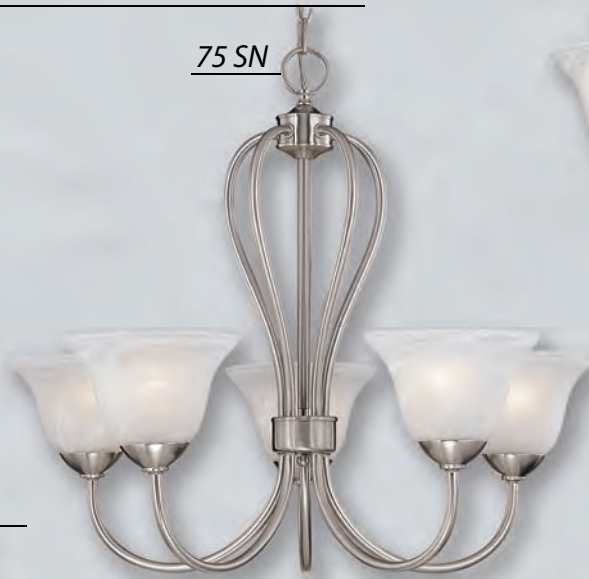

Finish: **Euro Bronze**

2061 EB

**2061 EB** W: 5" H: 11 1/2" Ext: 6 1/2" 1-Candle 60W  
**2065 EB** W: 25" H: 25 1/2" 5-Candle 60W  
**2216 EB** W: 34" H: 36" 16-Candle 60W

2065 EB

2216 EB

# MAIN STREET

Finish: **Satin Nickel**  
Glass: **Faux Alabaster**

- 53 SN** W: 18" H: 13" 3-Med. 100W
- 73 SN** W: 19" H: 24" 3-Med. 100W
- 75 SN** W: 25 1/2" H: 22" 5-Med. 100W
- 76 SN** W: 25 1/2" H: 22" 5-Med. 100W & 1-Med. 50R20
- 79 SN** W: 30" H: 30" 9-Med. 100W

**53 SN**

**76 SN**

**75 SN**

 Downlight with switch

**73 SN**

**79 SN**