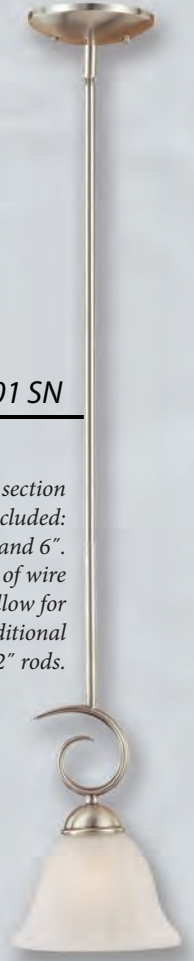

# AURORA

Finish: **Satin Nickel**  
Glass: **Champagne Chip**

**1616 SN**

**1601 SN** W: 5" H: 45" 1-Med. 100W  
**1616 SN** W: 18 3/4" H: 17" L: 29 1/4" 6-Med. 100W

**1601 SN**

Three section  
stem included:  
18", 12", and 6".  
Length of wire  
will allow for  
(2) additional  
12" rods.

1433 SN

1435 SN

1431 SN

Three section  
stem included:  
18", 12", and 6".  
Length of wire  
will allow for  
(2) additional  
12" rods.

Finish: **Satin Nickel**  
Glass: **Faux Alabaster**

**1412 SN** W: 18 1/4" H: 12 1/2" 2-Med. 100W  
**1416 SN** W: 40" H: 42" 16-Med. 60W  
**1423 SN** W: 22" H: 25 1/2" 3-Med. 100W

1412 SN

1423 SN

1416 SN

**1403 SN**

Finish: **Satin Nickel**  
Glass: **Faux Alabaster**

<b>1401 SN</b>	W: 6 3/4"	H: 48 1/2"	1-Med. 100W
<b>1403 SN</b>	W: 20 3/4"	H: 20 3/4"	3-Med. 100W
<b>1405 SN</b>	W: 24 5/8"	H: 22 1/4"	5-Med. 100W
<b>1409 SN</b>	W: 29"	H: 27"	9-Med. 100W

**1405 SN**

**1409 SN**

**1401 SN**

Three section stem included:  
18", 12", and 6".  
Length of wire will allow for (2) additional 12" rods.

Finish: **Pewter**  
Glass: **Etched White**

1469 PW

**1461 PW** W: 5 3/4" H: 50 1/2" 1-Med. 100W  
**1469 PW** W: 28 1/2" H: 28 1/2" 9-Med. 100W  
**1481 PW** W: 5 3/4" H: 8 1/2" Ext: 7 3/4" 1-Med. 100W