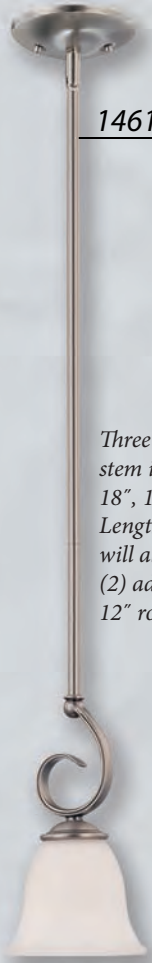

# AURORA

Finish: **Satin Nickel**  
Glass: **Champagne Chip**

**1616 SN**

**1601 SN** W: 5" H: 45" 1-Med. 100W  
**1616 SN** W: 18 3/4" H: 17" L: 29 1/4" 6-Med. 100W

**1601 SN**

Three section  
stem included:  
18", 12", and 6".  
Length of wire  
will allow for  
(2) additional  
12" rods.

1412 SN

1423 SN

1416 SN

**1403 SN**

Finish: **Satin Nickel**  
Glass: **Faux Alabaster**

<b>1401 SN</b>	W: 6 3/4"	H: 48 1/2"	1-Med. 100W
<b>1403 SN</b>	W: 20 3/4"	H: 20 3/4"	3-Med. 100W
<b>1405 SN</b>	W: 24 5/8"	H: 22 1/4"	5-Med. 100W
<b>1409 SN</b>	W: 29"	H: 27"	9-Med. 100W

**1405 SN**

**1409 SN**

**1401 SN**

Three section stem included:  
18", 12", and 6".  
Length of wire will allow for (2) additional 12" rods.

Finish: **Pewter**  
Glass: **Etched White**

1469 PW

**1461 PW** W: 5 3/4" H: 50 1/2" 1-Med. 100W  
**1469 PW** W: 28 1/2" H: 28 1/2" 9-Med. 100W  
**1481 PW** W: 5 3/4" H: 8 1/2" Ext: 7 3/4" 1-Med. 100W

1461 PW

Three section  
stem included:  
18", 12", and 6".  
Length of wire  
will allow for  
(2) additional  
12" rods.

1481 PW

1463 PW

Finish: **Pewter**  
Glass: **Etched White**

<b>1462 PW</b>	W: 16"	H: 12 1/2"	2-Med. 100W
<b>1463 PW</b>	W: 20 1/2"	H: 19 1/2"	3-Med. 100W
<b>1465 PW</b>	W: 23 1/2"	H: 21"	5-Med. 100W