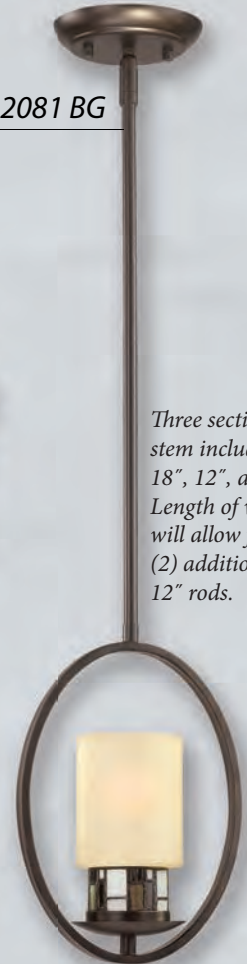

Finish: **Burnished Gold**
Glass: **Florentine Scavo/Tiffany**

2081 BG W: 7 3/4" H: 49 3/4" 1-Med. 100W
2082 BG W: 15" H: 12" 2-Med. 100W
2083 BG W: 18" H: 19" 3-Med. 100W
2093 BG W: 19" H: 23 1/2" 3-Med. 100W

2081 BG

Three section
stem included:
18", 12", and 6".
Length of wire
will allow for
(2) additional
12" rods.