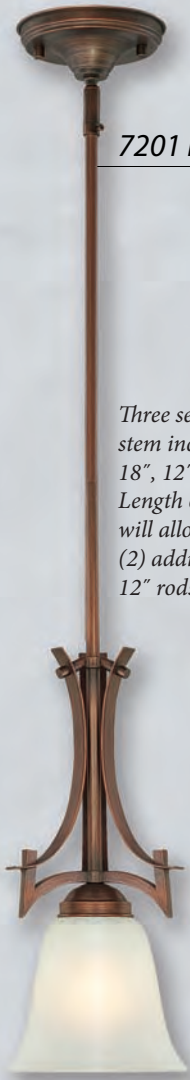

Finish: **Rubbed Bronze**
Glass: **Light India Scavo**

7201 RBZ W: 7" H: 42" 1-Med. 100W
7205 RBZ W: 24 1/2" H: 20 1/2" 5-Med. 100W
7209 RBZ W: 28" H: 28" 9-Med. 100W

7201 RBZ

Three section
stem included:
18", 12", and 6".
Length of wire
will allow for
(2) additional
12" rods.