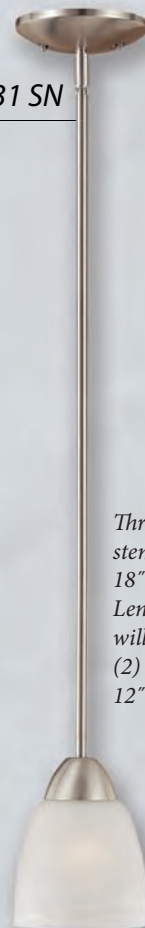

1431 SN

Three section
stem included:
18", 12", and 6".
Length of wire
will allow for
(2) additional
12" rods.