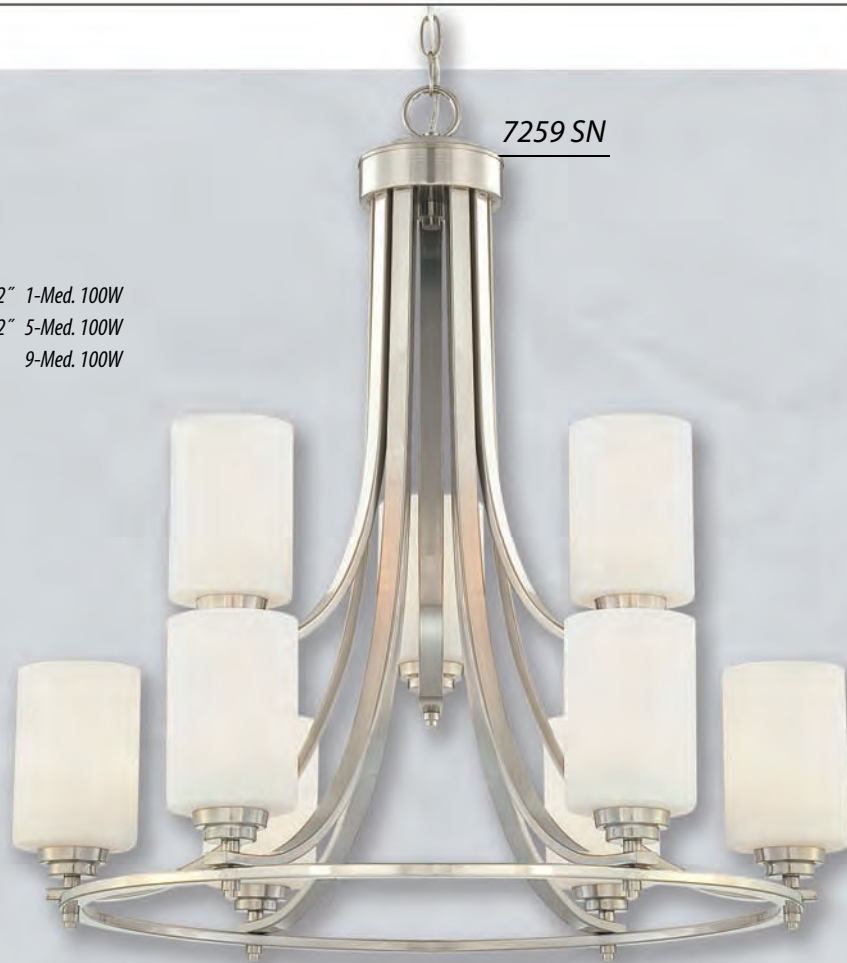

Finish: **Satin Nickel**
Glass: **Etched White**

7251 SN W: 5" H: 45 1/2" 1-Med. 100W
7255 SN W: 21" H: 21 1/2" 5-Med. 100W
7259 SN W: 25 1/2" H: 29" 9-Med. 100W

7259 SN