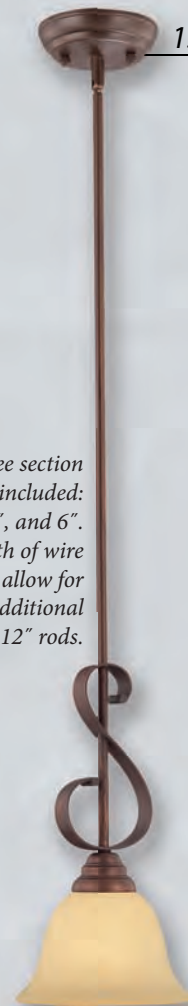

Finish: **Rubbed Bronze**

Glass: **Turinian Scavo**

1251 RBZ W: 14 1/2" H: 26 1/2" 1-Med. 100W

1253 RBZ W: 24" H: 26" 3-Med. 100W

1351 RBZ W: 7 1/2" H: 52 1/2" 1-Med. 100W

1351 RBZ

*Three section
stem included:
18", 12", and 6".
Length of wire
will allow for
(2) additional
12" rods.*