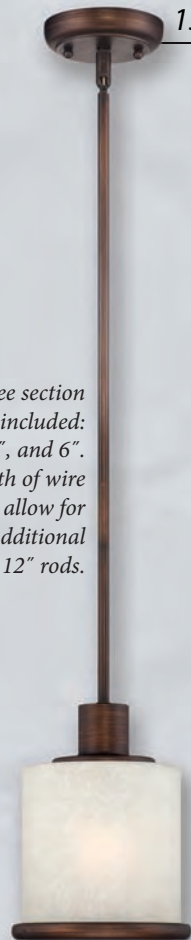

1501 RBZ

Three section
stem included:
18", 12", and 6".
Length of wire
will allow for
(2) additional
12" rods.