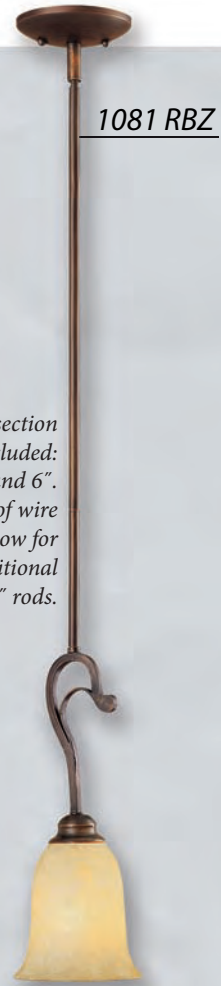

..... 238

DENISE

Finish: *Antique White/Bronze*

7309 AW/BZ

7301 AW/BZ W: 5 3/4" H: 15" Ext: 8" 1-Candle 60W

7309 AW/BZ W: 28" H: 36" 9-Candle 60W

7301 AW/BZ

7305 AW/BZ

Finish: *Antique White/Bronze*
Glass: *Florentine Scavo*

7305 AW/BZ W: 22 1/2" H: 29" 5-Candle 60W
7313 AW/BZ W: 19 1/2" H: 17" 3-Med. 100W

7313 AW/BZ

DENISE

Finish: *Antique White/Bronze*

Glass: *Florentine Scavo*

Finish: **Bronze/Gold**
Glass: **Turinian Scavo**

7161 BZ/G W: 7 1/2" H: 50" 1-Med. 100W
7162 BZ/G W: 39 1/4" H: 25 3/4" 2-Med. 100W

7162 BZ/G

Finish: **Rubbed Bronze**

Glass: **Turinian Scavo**

1051 RBZ

1012 RBZ W: 36" H: 41 1/2" 12-Med. 60W

1051 RBZ W: 5 1/2" H: 14 1/2" Ext: 9 1/2" 1-Med. 100W

1012 RBZ

1081 RBZ

Finish: **Rubbed Bronze**

Glass: **Turinian Scavo**

1059 RBZ W: 32 1/2" H: 33 1/2" 9-Med. 100W

1081 RBZ W: 5 1/2" H: 53" 1-Med. 100W

*Three section
stem included:
18", 12", and 6".
Length of wire
will allow for
(2) additional
12" rods.*