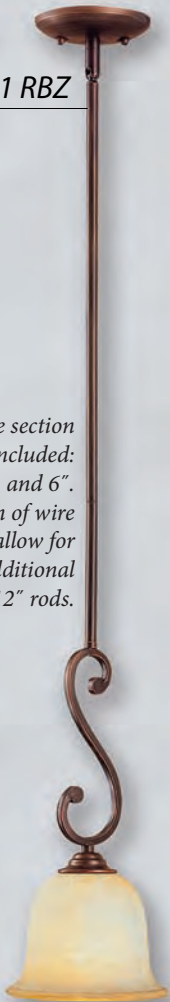

Finish: **Bronze/Gold**
Glass: **Turinian Scavo**

7165 BZ/G W: 28" H: 26" 5-Med. 100W
7175 BZ/G W: 26 1/2" H: 23 3/4" 5-Med. 100W

7175 BZ/G

Matching Vanity
Available
on Page 125

Finish: **Bronze/Gold**
Glass: **Turinian Scavo**

1041 RBZ W:7" H:52" 1-Med. 100W

1013 RBZ

1003 RBZ

1041 RBZ

1025 RBZ

Three section
stem included:
18", 12", and 6".
Length of wire
will allow for
(2) additional
12" rods.

COURTNEY LAKES

Finish: **Rubbed Bronze**