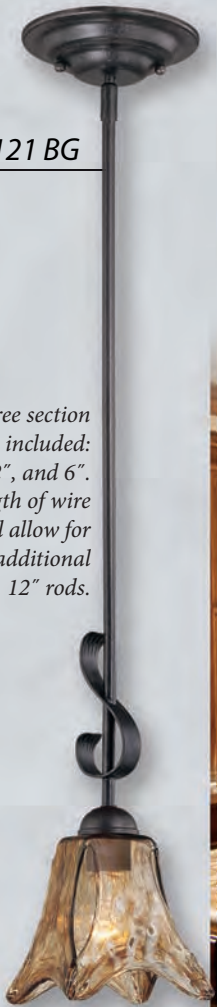

Finish: *Antique White/Bronze*
Glass: *Florentine Scavo*

7305 AW/BZ W: 22 1/2" H: 29" 5-Candle 60W
7313 AW/BZ W: 19 1/2" H: 17" 3-Med. 100W

7313 AW/BZ

DENISE

Finish: *Antique White/Bronze*

Glass: *Florentine Scavo*

7125 BG W: 26" H: 28" 5-Med. 100W
7129 BG W: 30" H: 35" 9-Med. 100W

7125 BG

7129 BG

7143 BG

Finish: **Burnished Gold**

Glass: **Umber Swirl**

7123 BG W: 23" H: 25" 3-Med. 100W

7131 BG W: 6 1/4" H: 11 1/2" Ext: 8" 1-Med. 100W

7143 BG W: 19 1/2" H: 23" 3-Candle 60W

7131 BG

7123 BG

Matching Vanity
Available
on Page 126

CHATSWORTH

Finish: **Burnished Gold**
Glass: **Umber Swirl**

7223 BG

7121 BG W: 5 1/2" H: 46 1/2" 1-Med. 100W
7223 BG W: 45 1/2" H: 27" 3-Med. 100W

7121 BG

Three section
stem included:
18", 12", and 6".
Length of wire
will allow for
(2) additional
12" rods.

7133 BG

Finish: **Burnished Gold**
Glass: **Umbur Swirl**

- 7122 BG** W: 20" H: 13" 2-Med. 100W
- 7133 BG** W: 18" H: 14" 3-Candle 60W
- 7222 BG** W: 35 1/2" H: 23 1/2" 2-Med. 100W