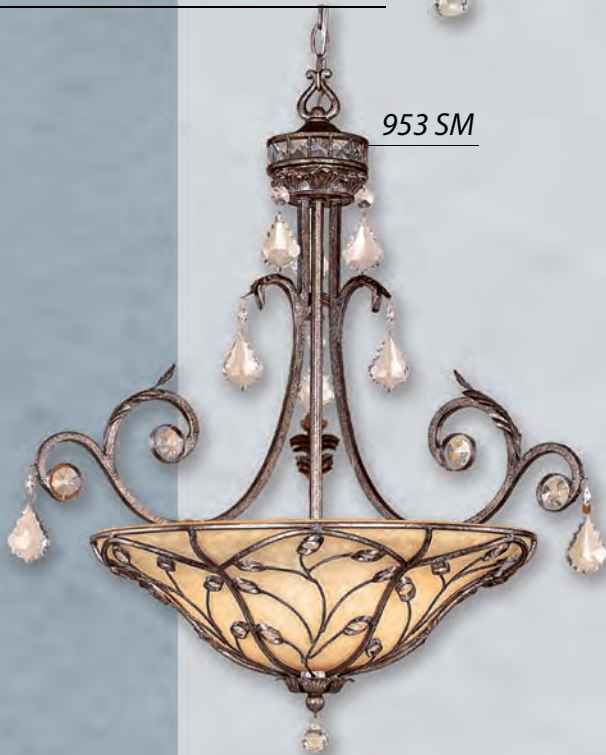

Finish: **Silver Mist**
Glass: **Turinian Scavo**

Gold Tone Silk
Shades Included

952 SM W: 19" H: 16 1/2" 2-Med. 100W
953 SM W: 25" H: 30" 3-Med. 100W
957 SM W: 28" H: 32 1/2" 7-Candle 60W

952 SM

953 SM

Matching Vanity
Available
on Page 117