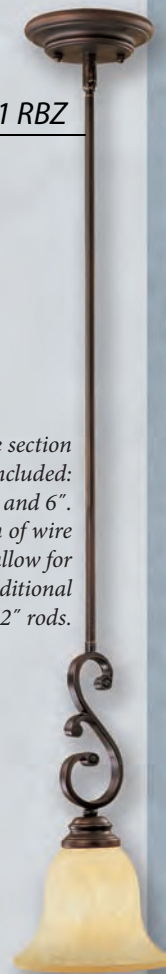

1201 RBZ

*Three section
stem included:
18", 12", and 6".
Length of wire
will allow for
(2) additional
12" rods.*