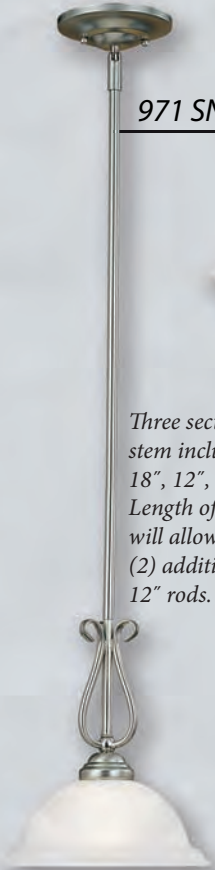

1373 RS

1369 RS

1363 RS

Matching Vanity  
Available  
on Page 127

Finish: *Rubbed Silver*  
Glass: *Etched White*

1323 RS

*Dual Mount*

**1323 RS** W: 13" H: 13" 3-Candle 60W  
**1336 RS** W: 18" H: 34" 6-Candle 60W

1336 RS

Finish: **Rubbed Silver**  
Glass: **Etched White**

1335 RS

**1333 RS** W: 13" H: 20" 3-Candle 60W  
**1335 RS** W: 16" H: 27" 5-Candle 60W

1333 RS

# MANCHESTER

Finish: *Satin Nickel*  
Glass: *Faux Alabaster*

973 SN

**971 SN** W: 9 1/2" H: 50 1/2" 1-Med. 100W  
**973 SN** W: 25" H: 17 3/4" 3-Med. 100W  
**983 SN** W: 16" H: 22" 3-Med. 100W

983 SN

971 SN

# MANCHESTER

972 SN

Finish: **Satin Nickel**  
Glass: **Faux Alabaster**

**992 AP** W: 36" H: 13" 2-Med. 100W

**993 AP** W: 45 1/2" H: 13" 3-Med. 100W

**972 SN** W: 31 1/2" H: 18 1/2" 2-Med. 150W

**992 SN** W: 36" H: 13" 2-Med. 100W