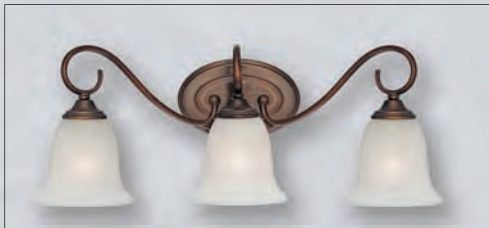

Finish: **Rubbed Bronze**
Glass: **Light India Scavo**

- **1181 RBZ** W: 5" H: 9" Ext. 7 1/2" 1-Med. 100W
- **1182 RBZ** W: 15" H: 9" Ext. 7 1/2" 2-Med. 100W
- **1183 RBZ** W: 21" H: 9" Ext. 7 1/2" 3-Med. 100W
- **1184 RBZ** W: 28" H: 9" Ext. 7 1/2" 4-Med. 100W

1183 RBZ

Finish: **Satin Nickel**
Glass: **Light India Scavo**

- **1181 SN** W: 5" H: 9" Ext. 7 1/2" 1-Med. 100W
- **1182 SN** W: 15" H: 9" Ext. 7 1/2" 2-Med. 100W
- **1183 SN** W: 21" H: 9" Ext. 7 1/2" 3-Med. 100W
- **1184 SN** W: 28" H: 9" Ext. 7 1/2" 4-Med. 100W