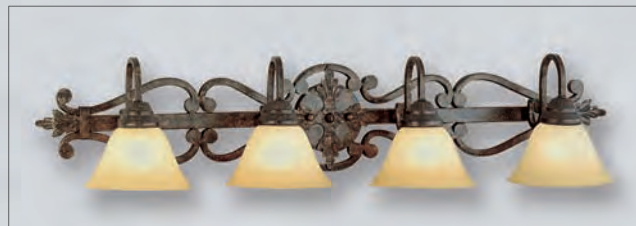

Finish: **Sliver Mist**
Glass: **Florentine Scavo**

112 SM W: 21 1/2" H: 9" Ext: 8 3/4" 2-Med. 100W
113 SM W: 30" H: 9" Ext: 8 3/4" 3-Med. 100W
114 SM W: 40 1/2" H: 9" Ext: 8 3/4" 4-Med. 100W

Finish: **Burnished Gold**
Glass: **Florentine Scavo**

142 BG W: 21" H: 9" Ext: 8 3/4" 2-Med. 100W
143 BG W: 30" H: 9" Ext: 8 3/4" 3-Med. 100W
144 BG W: 40 1/2" H: 9" Ext: 8 3/4" 4-Med. 100W

144 BG