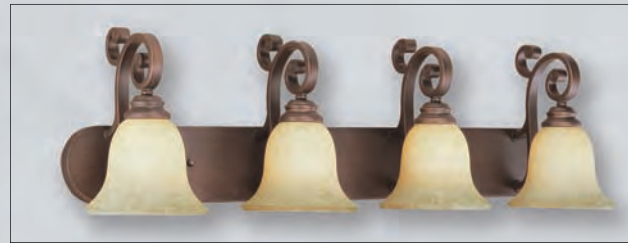

Finish: **Rubbed Bronze**

Glass: **Turinian Scavo**

1221 RBZ W: 6 1/2" H: 14" Ext: 9" 1-Med. 100W

1222 RBZ W: 15" H: 14" Ext: 9" 2-Med. 100W

1242 RBZ W: 18" H: 11 1/2" Ext: 8 1/2" 2-Med. 100W

1243 RBZ W: 24 1/2" H: 11 1/2" Ext: 8 1/2" 3-Med. 100W

1244 RBZ W: 36" H: 11 1/2" Ext: 8 1/2" 4-Med. 100W

1244 RBZ