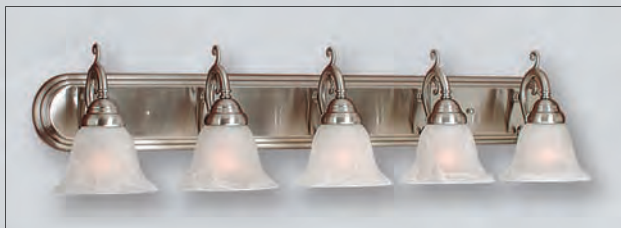

VANITY

Finish: **Satin Nickel**
Glass: **Faux Alabaster**

382 SN

382 SN W: 18" H: 9 1/2" Ext: 6 3/4" 2-Med. 100W

383 SN W: 24" H: 9 1/2" Ext: 6 3/4" 3-Med. 100W

385 SN W: 36" H: 9 1/2" Ext: 6 3/4" 5-Med. 100W

383 SN

385 SN