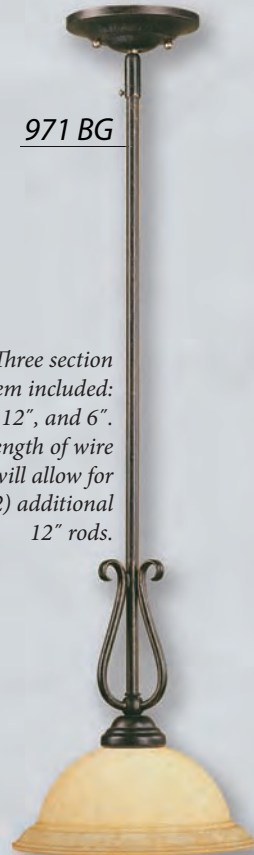

# MANCHESTER

972 SN

Finish: **Satin Nickel**  
Glass: **Faux Alabaster**

**992 AP** W: 36" H: 13" 2-Med. 100W

**993 AP** W: 45 1/2" H: 13" 3-Med. 100W

**972 SN** W: 31 1/2" H: 18 1/2" 2-Med. 150W

**992 SN** W: 36" H: 13" 2-Med. 100W

**993 SN** W: 45 1/2" H: 13" 3-Med. 100W

993 SN

992 SN

993 AP

Finish: **Antique Pewter**  
Glass: **Faux Alabaster**

992 AP

# MANCHESTER

Finish: **Burnished Gold**  
Glass: **Turinian Scavo**

**971 BG** W: 9 1/2" H: 50 1/2" 1-Med. 100W  
**973 BG** W: 25" H: 17 3/4" 3-Med. 100W  
**983 BG** W: 16" H: 22" 3-Med. 100W

973 BG

983 BG

971 BG

Three section  
stem included:  
18", 12", and 6".  
Length of wire  
will allow for  
(2) additional  
12" rods.

Finish: **Burnished Gold**  
Glass: **Florentine Scavo**

**9092 BG**

Glass on this fixture not identical to rest of family.