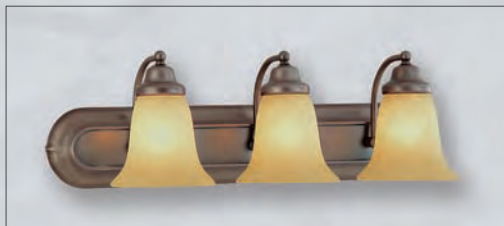

Finish: **Colonial Bronze**
Glass: **Champagne Scavo**

472CB W: 14" H: 8 1/2" Ext: 7 3/4" 2-Med. 100W
473 CB W: 24" H: 8 1/2" Ext: 7 3/4" 3-Med. 100W
475 CB W: 36" H: 8 1/2" Ext: 7 3/4" 5-Med. 100W

473 CB