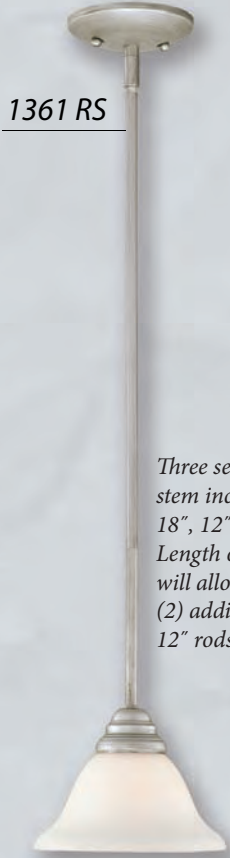

**1366 RBZ** W: 46" H: 45" 16-Med. 60W

**1373 RBZ** W: 21 1/2" H: 22 3/4" 3-Med. 100W

**1383 RBZ** W: 21 1/2" H: 22 3/4" 3-Med. 100W

1383 RBZ

1366 RBZ

1373 RBZ

Matching Vanity  
Available  
on Page 127

Finish: *Rubbed Bronze*

**1323 RBZ** W: 13" H: 13" 3-Candle 60W  
**1336 RBZ** W: 18" H: 34" 6-Candle 60W

1336 RBZ

1323 RBZ

*Dual Mount*

1333 RBZ

Finish: **Rubbed Bronze**

**1333 RBZ** W: 13" H: 20" 3-Candle 60W

**1335 RBZ** W: 16" H: 27" 5-Candle 60W

1335 RBZ

Finish: **Rubbed Silver**  
Glass: **Etched White**

- 1361 RS** W: 7 1/2" H: 44 1/2" 1-Med. 100W
- 1366 RS** W: 46" H: 45" 16-Med. 60W
- 1383 RS** W: 22 1/2" H: 22 3/4" 3-Med. 100W

1366 RS

1361 RS

Three section stem included:  
18", 12", and 6".  
Length of wire will allow for  
(2) additional 12" rods.

1383 RS

Finish: **Rubbed Silver**  
Glass: **Etched White**

1365 RS

<b>1363 RS</b>	W: 25"	H: 24 1/2"	3-Med. 100W
<b>1365 RS</b>	W: 26"	H: 24 3/4"	5-Med. 100W
<b>1369 RS</b>	W: 33"	H: 35"	9-Med. 100W
<b>1373 RS</b>	W: 21 1/2"	H: 22 3/4"	3-Med. 100W