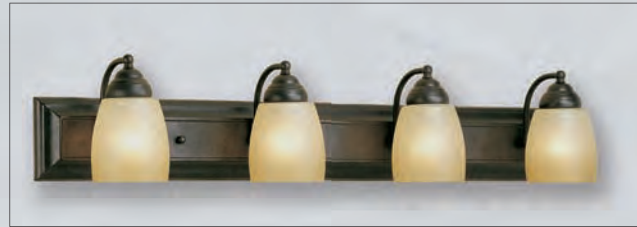

Finish: **Burnished Gold**
Glass: **Florentine Scavo**

5012 BG W: 14" H: 7" Ext: 6 1/2" 2-Med. 100W
5013 BG W: 24" H: 7" Ext: 6 1/2" 3-Med. 100W
5014 BG W: 36" H: 7" Ext: 6 1/2" 4-Med. 100W

5014 BG

Finish: **Satin Nickel**
Glass: **Faux Alabaster**

5002 SN W: 14" H: 7" Ext: 6 1/2" 2-Med. 100W
5003 SN W: 24" H: 7" Ext: 6 1/2" 3-Med. 100W
5004 SN W: 36" H: 7" Ext: 6 1/2" 4-Med. 100W