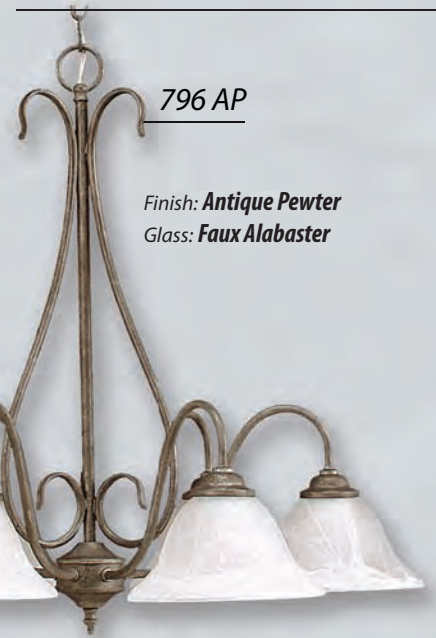

# CHANDELIER

796 BZ

Finish: **Bronze**  
Glass: **Faux Alabaster**

**793 BZ** W: 22 1/2" H: 20" 3-Med. 60W  
**796 BZ** W: 27" H: 24" 6-Med. 60W

793 BZ

**796 SN**

Finish: **Satin Nickel**  
Glass: **Faux Alabaster**

**793 AP** W: 22 1/2" H: 20" 3-Med. 60W

**796 AP** W: 27" H: 24" 6-Med. 60W

**793 SN** W: 22 1/2" H: 20" 3-Med. 60W

**796 SN** W: 27" H: 24" 6-Med. 60W

**793 SN**

Finish: **Satin Nickel**  
Glass: **Faux Alabaster**

**796 AP**

Finish: **Antique Pewter**  
Glass: **Faux Alabaster**

**793 AP**

Finish: **Antique Pewter**  
Glass: **Faux Alabaster**