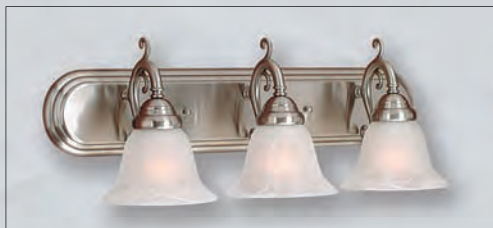

382 SN W: 18" H: 9 1/2" Ext: 6 3/4" 2-Med. 100W

383 SN W: 24" H: 9 1/2" Ext: 6 3/4" 3-Med. 100W

385 SN W: 36" H: 9 1/2" Ext: 6 3/4" 5-Med. 100W

383 SN