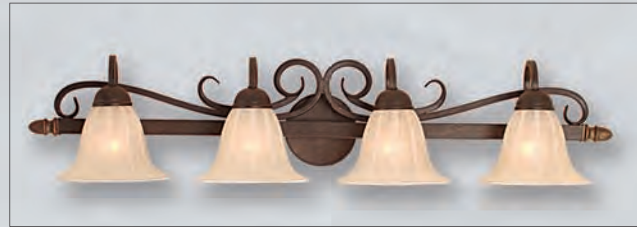

Finish: **Burnished Gold**
Glass: **Amber Scavo**

912 BG W: 20" H: 8" Ext: 9 1/4" 2-Med. 100W
913 BG W: 28" H: 8" Ext: 9 1/4" 3-Med. 100W
914 BG W: 37" H: 8" Ext: 9 1/4" 4-Med. 100W

914 BG

Finish: **Burnished Gold**
Glass: **Umber Swirl**

7131 BG W: 6 1/4" H: 11 1/2" Ext: 8" 1-Med. 100W
7152 BG W: 16 1/2" H: 10" Ext: 8" 2-Med. 100W
7153 BG W: 25" H: 10" Ext: 8" 3-Med. 100W