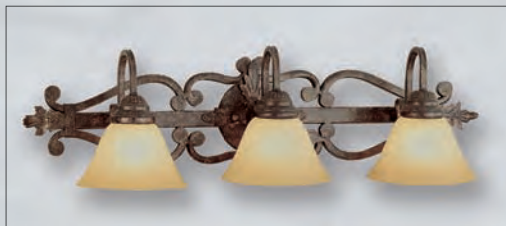

Finish: **Burnished Gold**
Glass: **Florentine Scavo**

142 BG W: 21" H: 9" Ext: 8 3/4" 2-Med. 100W
143 BG W: 30" H: 9" Ext: 8 3/4" 3-Med. 100W
144 BG W: 40 1/2" H: 9" Ext: 8 3/4" 4-Med. 100W

143 BG