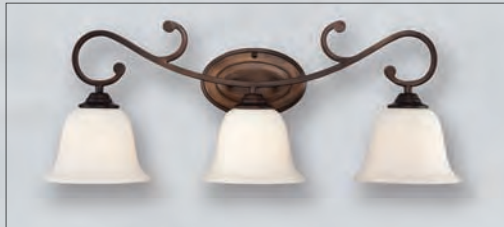

Finish: **Rubbed Bronze**
Glass: **Etched White**

1282 RBZ W: 18" H: 10" Ext: 8" 2-Med. 100W

1283 RBZ W: 26" H: 10" Ext: 8" 3-Med. 100W

1284 RBZ W: 34" H: 10" Ext: 8" 4-Med. 100W

1283 RBZ