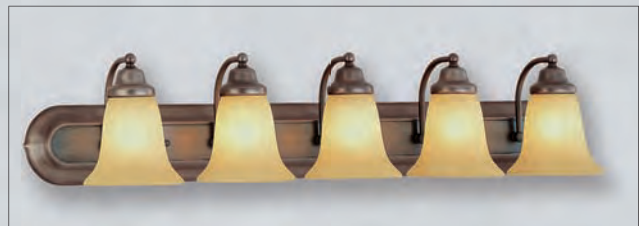

Finish: **Satin Nickel/Granite**
Glass: **Faux Alabaster**

322 SN/GR W: 14" H: 8 1/2" Ext: 8 3/4" 2-Med. 100W
323 SN/GR W: 24" H: 8 1/2" Ext: 8 3/4" 3-Med. 100W
325 SN/GR W: 36" H: 8 1/2" Ext: 8 3/4" 5-Med. 100W

Finish: **Colonial Bronze**
Glass: **Champagne Scavo**

472CB W: 14" H: 8 1/2" Ext: 7 3/4" 2-Med. 100W
473 CB W: 24" H: 8 1/2" Ext: 7 3/4" 3-Med. 100W
475 CB W: 36" H: 8 1/2" Ext: 7 3/4" 5-Med. 100W

475 CB