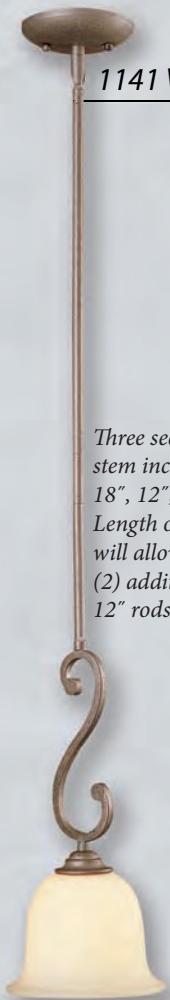

Finish: **Vintage Iron**

Glass: **Linen**

1129 VI

1123 VI W: 20" H: 25" 3-Med. 100W

1129 VI W: 30" H: 35" 9-Med. 100W

1133 VI W: 18" H: 15" 3-Med. 100W

1123 VI

1133 VI

Matching Vanity
Available
on Page 120

COURTNEY LAKES

Finish: **Vintage Iron**

Glass: **Linen**

1103 VI W: 18" H: 24" 3-Med. 100W

1113 VI W: 21" H: 32 1/2" 3-Med. 100W

1125 VI W: 27" H: 30" 5-Med. 100W

1141 VI W: 7" H: 52" 1-Med. 100W

1103 VI

1113 VI

1125 VI

1141 VI

Three section
stem included:
18", 12", and 6".
Length of wire
will allow for
(2) additional
12" rods.

COURTNEY LAKES

Finish: **Vintage Iron**

Glass: **Linen**

Glass: **Venetian Scavo**

922 BG W:19" H:11" Ext:9 3/4" 1-Med. 60W

928 BG W:27" H:37" 8-Med. 60W

923 BG

Finish: **Burnished Gold**
Glass: **Venetian Scavo**

923 BG W: 19 1/2" H: 17" 3-Med. 60W
933 BG W: 24 1/2" H: 29 1/2" 3-Med. 60W