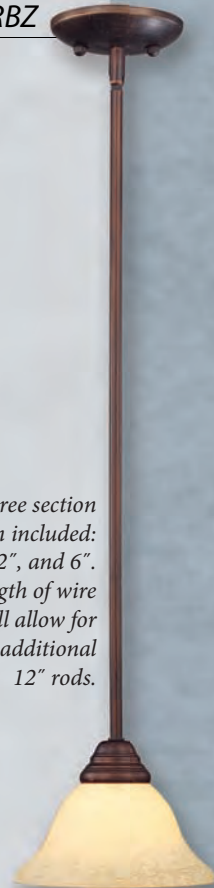

1091 RBZ

*Three section
stem included:
18", 12", and 6".
Length of wire
will allow for
(2) additional
12" rods.*