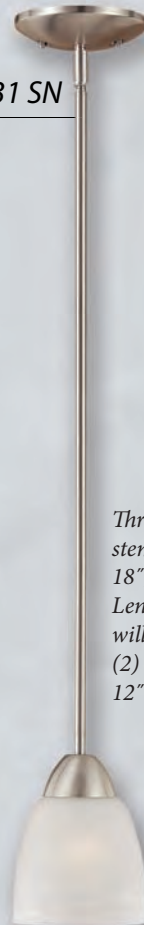

1431 SN

Three section
stem included:
18", 12", and 6".
Length of wire
will allow for
(2) additional
12" rods.