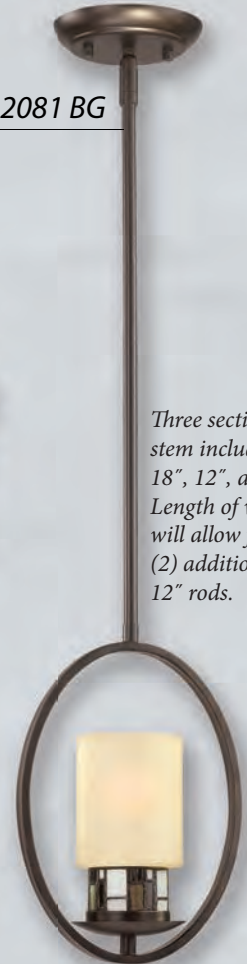

Matching Vanity
Available
on Page 120

COURTNEY LAKES

Finish: **Vintage Iron**

Glass: **Linen**

1103 VI W: 18" H: 24" 3-Med. 100W

1113 VI W: 21" H: 32 1/2" 3-Med. 100W

1125 VI W: 27" H: 30" 5-Med. 100W

1141 VI W: 7" H: 52" 1-Med. 100W

Glass: **Venetian Scavo**

922 BG W:19" H:11" Ext:9 3/4" 1-Med. 60W

928 BG W:27" H:37" 8-Med. 60W

923 BG

Finish: **Burnished Gold**
Glass: **Venetian Scavo**

923 BG W: 19 1/2" H: 17" 3-Med. 60W
933 BG W: 24 1/2" H: 29 1/2" 3-Med. 60W

2085 BG W: 27" H: 23" 5-Med. 100W
2089 BG W: 32" H: 29" 9-Med. 100W
2091 BG W: 4 3/4" H: 10 1/2" Ext: 5 1/2" 1-Med. 100W

2089 BG

2091 BG

2085 BG

2093 BG

Finish: **Burnished Gold**
Glass: **Florentine Scavo/Tiffany**

2081 BG W: 7 3/4" H: 49 3/4" 1-Med. 100W
2082 BG W: 15" H: 12" 2-Med. 100W
2083 BG W: 18" H: 19" 3-Med. 100W
2093 BG W: 19" H: 23 1/2" 3-Med. 100W

2081 BG

Three section
stem included:
18", 12", and 6".
Length of wire
will allow for
(2) additional
12" rods.