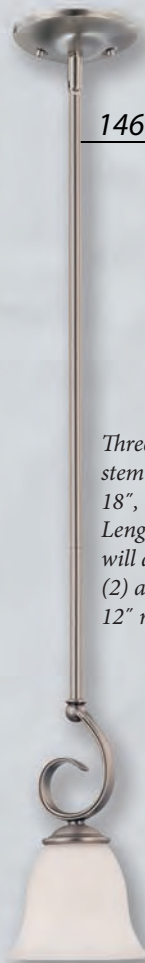

Finish: **Pewter**
Glass: **Etched White**

1461 PW W: 5 3/4" H: 50 1/2" 1-Med. 100W
1469 PW W: 28 1/2" H: 28 1/2" 9-Med. 100W
1481 PW W: 5 3/4" H: 8 1/2" Ext: 7 3/4" 1-Med. 100W

1461 PW

Three section
stem included:
18", 12", and 6".
Length of wire
will allow for
(2) additional
12" rods.