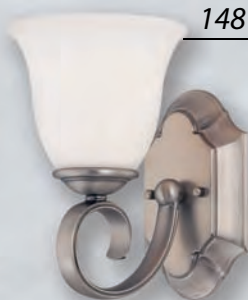

Glass: **Venetian Scavo**

922 BG W:19" H:11" Ext:9 3/4" 1-Med. 60W

928 BG W:27" H:37" 8-Med. 60W

923 BG

Finish: **Burnished Gold**
Glass: **Venetian Scavo**

923 BG W: 19 1/2" H: 17" 3-Med. 60W
933 BG W: 24 1/2" H: 29 1/2" 3-Med. 60W

1412 SN

1423 SN

1416 SN

1403 SN

Finish: **Satin Nickel**
Glass: **Faux Alabaster**

1401 SN	W: 6 3/4"	H: 48 1/2"	1-Med. 100W
1403 SN	W: 20 3/4"	H: 20 3/4"	3-Med. 100W
1405 SN	W: 24 5/8"	H: 22 1/4"	5-Med. 100W
1409 SN	W: 29"	H: 27"	9-Med. 100W

1405 SN

1409 SN

1401 SN

Three section stem included:
18", 12", and 6".
Length of wire will allow for
(2) additional 12" rods.

Finish: **Pewter**
Glass: **Etched White**

1469 PW

1461 PW W: 5 3/4" H: 50 1/2" 1-Med. 100W
1469 PW W: 28 1/2" H: 28 1/2" 9-Med. 100W
1481 PW W: 5 3/4" H: 8 1/2" Ext: 7 3/4" 1-Med. 100W

1461 PW

Three section
stem included:
18", 12", and 6".
Length of wire
will allow for
(2) additional
12" rods.

1481 PW

1463 PW

Finish: **Pewter**
Glass: **Etched White**

1462 PW	W: 16"	H: 12 1/2"	2-Med. 100W
1463 PW	W: 20 1/2"	H: 19 1/2"	3-Med. 100W
1465 PW	W: 23 1/2"	H: 21"	5-Med. 100W