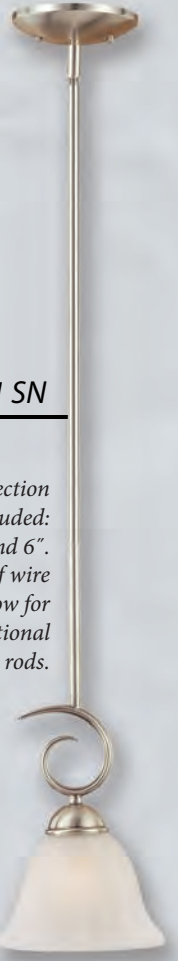

Matching Vanity
Available
on Page 120

COURTNEY LAKES

Finish: **Vintage Iron**

Glass: **Linen**

1103 VI W: 18" H: 24" 3-Med. 100W

1113 VI W: 21" H: 32 1/2" 3-Med. 100W

1125 VI W: 27" H: 30" 5-Med. 100W

1141 VI W: 7" H: 52" 1-Med. 100W

Glass: **Venetian Scavo**

922 BG W:19" H:11" Ext:9 3/4" 1-Med. 60W

928 BG W:27" H:37" 8-Med. 60W

923 BG

Finish: **Burnished Gold**
Glass: **Venetian Scavo**

923 BG W: 19 1/2" H: 17" 3-Med. 60W
933 BG W: 24 1/2" H: 29 1/2" 3-Med. 60W

1412 SN

1423 SN

1416 SN

1403 SN

Finish: **Satin Nickel**
Glass: **Faux Alabaster**

1401 SN	W: 6 3/4"	H: 48 1/2"	1-Med. 100W
1403 SN	W: 20 3/4"	H: 20 3/4"	3-Med. 100W
1405 SN	W: 24 5/8"	H: 22 1/4"	5-Med. 100W
1409 SN	W: 29"	H: 27"	9-Med. 100W

1405 SN

1409 SN

1401 SN

Three section stem included:
18", 12", and 6".
Length of wire will allow for
(2) additional 12" rods.

Finish: **Pewter**
Glass: **Etched White**

1469 PW

1461 PW W: 5 3/4" H: 50 1/2" 1-Med. 100W
1469 PW W: 28 1/2" H: 28 1/2" 9-Med. 100W
1481 PW W: 5 3/4" H: 8 1/2" Ext: 7 3/4" 1-Med. 100W