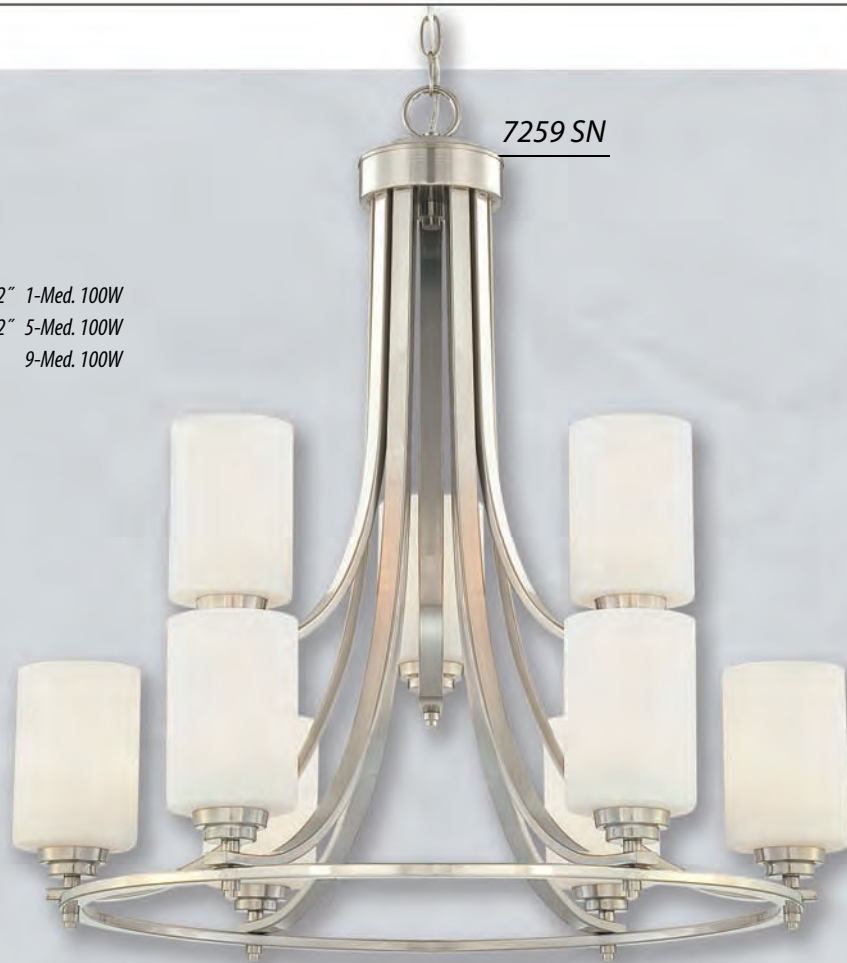

Finish: **Satin Nickel**
Glass: **Champagne Chip**

1603 SN W: 16" H: 10" 3-Med. 100W
1606 SN W: 22" H: 21" 6-Med. 100W
1631 SN W: 8" H: 12" Ext: 4" 1-Med. 100W

1631 SN

Wall Sconce

1606 SN

Finish: **Satin Nickel**
Glass: **Etched White**

7251 SN W: 5" H: 45 1/2" 1-Med. 100W
7255 SN W: 21" H: 21 1/2" 5-Med. 100W
7259 SN W: 25 1/2" H: 29" 9-Med. 100W

7259 SN

7251 SN

7255 SN

Three section
stem included:
18", 12", and 6".
Length of wire
will allow for
(2) additional
12" rods.