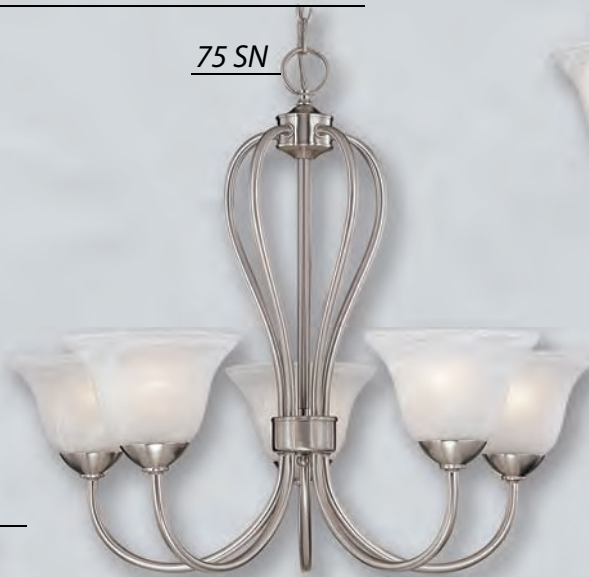

Glass: **Venetian Scavo**

922 BG W:19" H:11" Ext:9 3/4" 1-Med. 60W

928 BG W:27" H:37" 8-Med. 60W

923 BG

Finish: **Burnished Gold**
Glass: **Venetian Scavo**

923 BG W: 19 1/2" H: 17" 3-Med. 60W
933 BG W: 24 1/2" H: 29 1/2" 3-Med. 60W

2061 EB

2061 EB W: 5" H: 11 1/2" Ext: 6 1/2" 1-Candle 60W
2065 EB W: 25" H: 25 1/2" 5-Candle 60W
2216 EB W: 34" H: 36" 16-Candle 60W

2065 EB

2216 EB

MAIN STREET

Finish: **Satin Nickel**
Glass: **Faux Alabaster**

- 53 SN** W: 18" H: 13" 3-Med. 100W
- 73 SN** W: 19" H: 24" 3-Med. 100W
- 75 SN** W: 25 1/2" H: 22" 5-Med. 100W
- 76 SN** W: 25 1/2" H: 22" 5-Med. 100W & 1-Med. 50R20
- 79 SN** W: 30" H: 30" 9-Med. 100W

53 SN

76 SN

 Downlight with switch

75 SN

73 SN

79 SN

MAIN STREET

53 BK