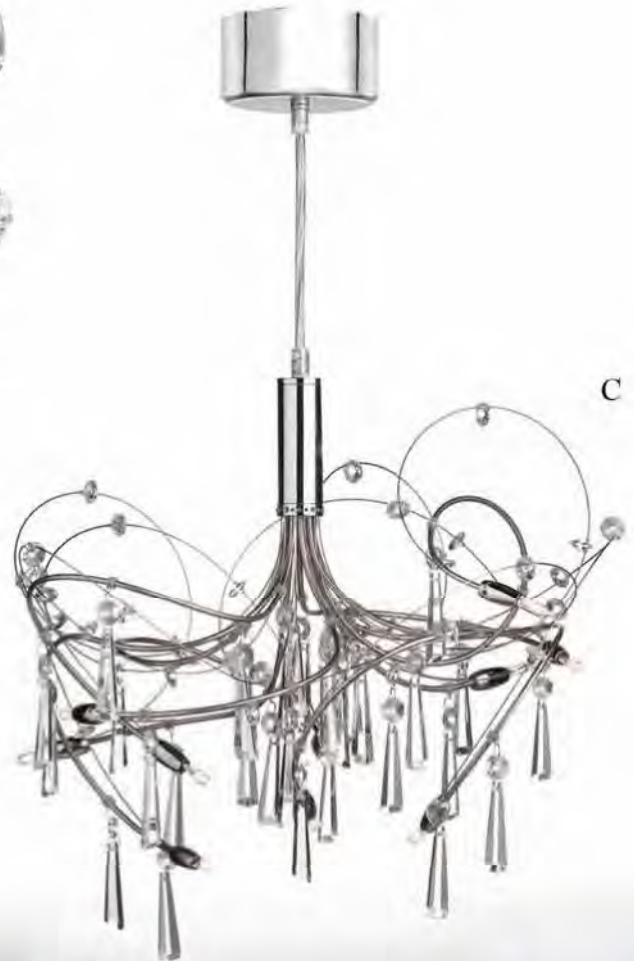

C

C. 1851-18
CRYSTAL FIXTURE
Polished Chrome
Dia. 18' x I-I 15" (46 x 38cm)
4' (122cm) clear silver cord
Rull): 10 x 10 watt. 12 volt (included)

13. 189-19
SPHERICAL PENDANT
Polished Chrome
Crystal wafers, 2.25" (57mm) diameter
Fixture Dia. 19" (48cm)
(122cm) clear silver cord
Bulk 6 x max. 40W (39 (not included)