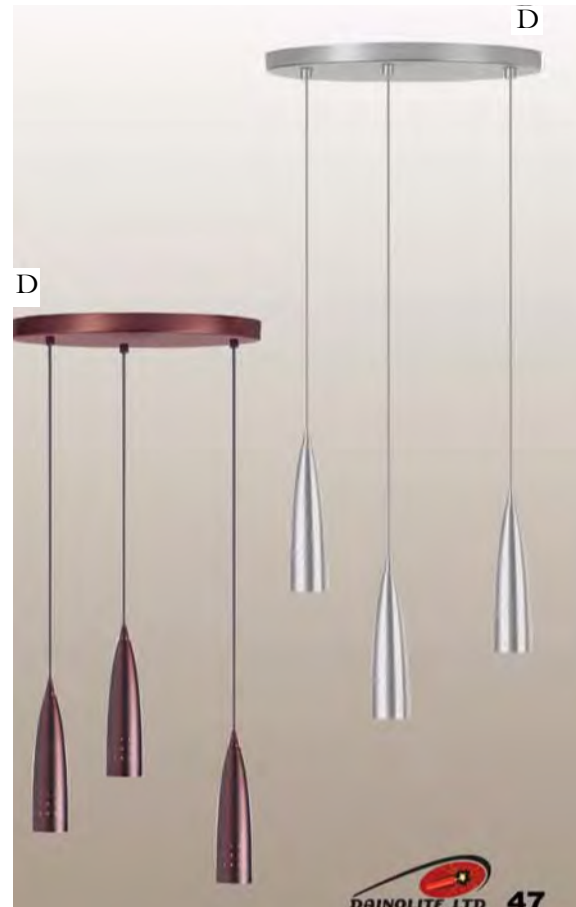

B

C

A. 809-5P FIVE LIGHT HORIZONTAL PENDANT

Oil Brushed Bronze, Polished Chrome
Clear/ frosted oval glass
Glass size: D 2.5" x W 3.5" x H 3" (6 x 9 x 8cm)
Width: 29.5" (75cm)
Oval shaped canopy
Bulb: 5 x max. 40W G9 (not included)

LVoltage Pendants

0414671 i C

CFI
B

41
-- 4ft ft -- lin

A. DHC3601

Oil Brushed Bronze, Satin Chrome
Canopy: 34.57x 4.5" (88 x 11 cm)
Metal shade: H 8.5" x Dia. 2.5" (22 x 6cm)
Cord length max. 4' 122cm)
Bulb: 3 x max 50W MR16 (included)

B. DLS1,601

Oil Brushed Bronze, Satin Chrome
Canopy: 4.5" (Hem) 0
Metal shade: H 8.5" x Dia. 2.5" (22 x 6cm)
Cord length max. 4' (122cm)
Bulb: Max 50W MR16 (included)

C. DHC 4601

Oil Brushed Bronze, Satin Chrome Square
canopy: 14"x 14" (36 x 36cm) Metal shade:
H 8.5" x Dia. 2.5" (22 x 6cm) Cord length
max. 4' (122cm)
Bulk 4 x max 50W MR16 (included)

D. DHC 3601-12R

Oil Brushed Bronze, Satin Chrome
Canopy: 12" (30cm) 0
Metal shade: H 8.5" x Dia. 2.5" (22 x 6cm)
Cord length max. 4' (122cm)
MA: 3 x max 50W MR16 (included)

A

Stem Pendants

Low Voltage

ORDER USING SHADE GLASS
COLOUR '00'