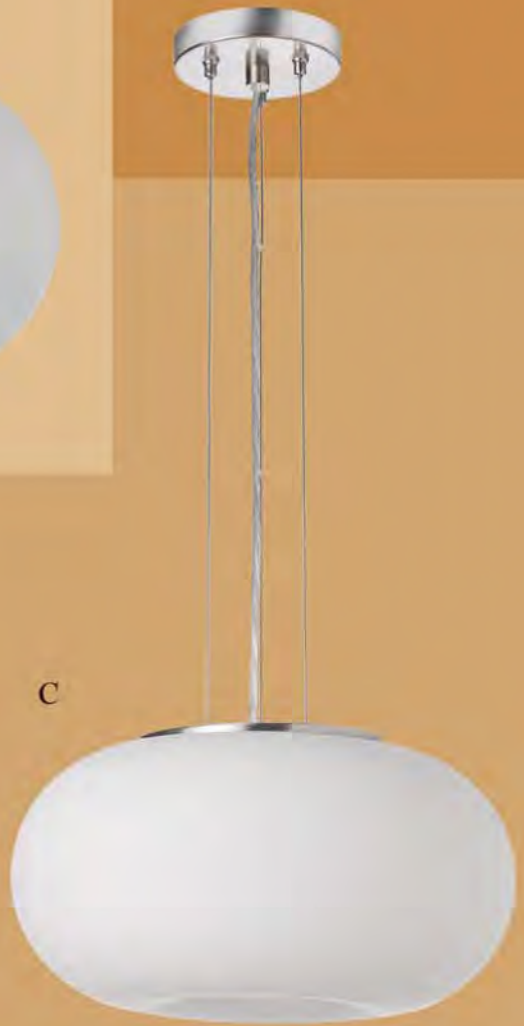

A

A. 30963-CM
THREE LIGHT PENDANT
Polished Chrome,
Oil Brushed Bronze
Clear glass with mesh insert
Shade:

H 16" x Dia. 5.5" (
41cm x 14cm)

Canopy:
L 34.5" x W 4.5"

(88cm x 11cm) Bull:
3 x max. 100W A type (not
included)

A

1

Penclanz

A. 2815
 Glass: Black, Red, White
 Satin Chrome canopy: 4.5" (11cm) Ø Glass:
 Dia. 8" (20cm) Height 15" (31cm) 4' (122 cm) SVT silver cord
 Bulb: max. 100W A type (not included)

B. 86812A
 Satin Chrome
 Opal White glass
 H, 7.5" (19cm) x Dia. 15" (31cm)
 Flush mount only
 Bulb: 2 x max. 60W A1 A J1 (type, noL included.)

C. 86815A
 Satin Chrome canopy: 4.5" (11cm) Ø Opal White glass
 H 7.5" (19cm) x Dia. 3" (7.6cm)
 Cable max. 4' (122cm)
 Bulb: 2 x max. 60W A type (not included)

C

A

A

C

OIL
BRUSHED
BRONZE

B

A 83203