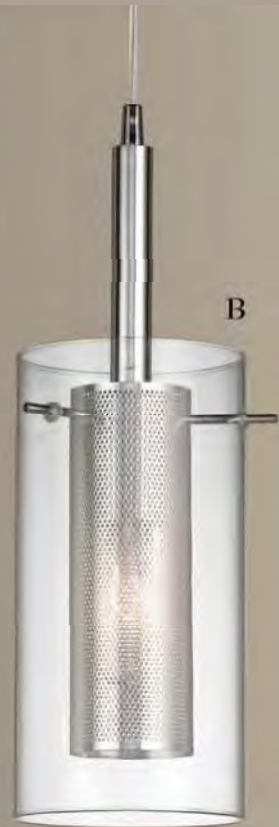

rig 1110M111

A

B

B

PENDANTS

ALL PENDANTS c/w 4' (122cm) wire

- Polished Chrome - Silver wire
- Oil Brushed Bronze - Black wire

B. 30961-CM SINGLE PENDANT

Oil Brushed Bronze,
Polished Chrome
Clear glass with mesh insert
Shade: H 16" x Dia. 5.5"
(41cm x 14cm)
Canopy: 4.5" (11cm) 0 max.
100W A type clear (not included)

C. 33963R-CM

THREE LIGHT PENDANT
Oil Brushed Bronze,
Polished Chrome
Canopy : 12" (30 cm)
Max cable length 4' (122cm)
Clear glass with mesh insert
Shade: H 16" x Dia. 5.5"
(41cm x 14cm)
Bulk: 3 x max.100W A type clear (not included)
Also available in CMY version

A. 30961-CMY SINGLE PENDANT

Polished Chrome
Clear glass with mesh insert and distinctive MYLAR sleeve
Shade: H 16" x Dia. 5.5" (41cm x 14cm)
Canopy: 4.5" (11 cm) 0
Bulb: max. 60W A type clear (not included)