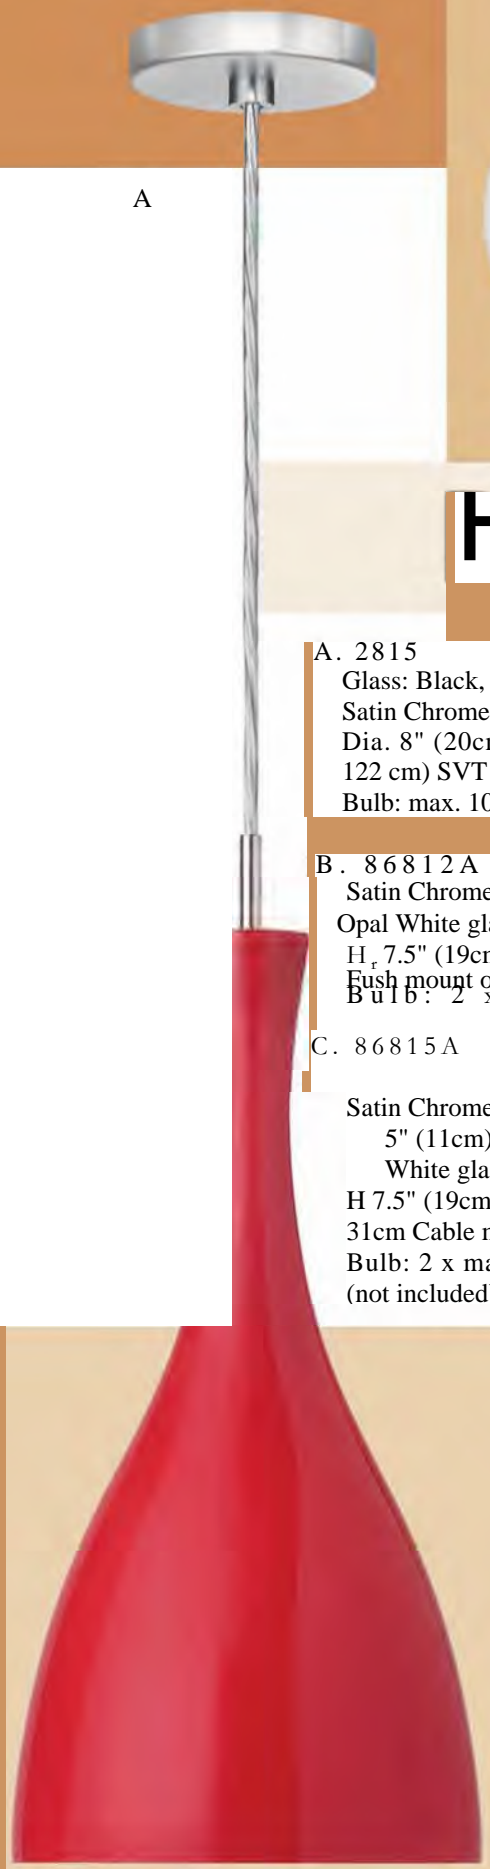

A

1

Penclanz

A. 2815
Glass: Black, Red, White
Satin Chrome canopy: 4.5" (11cm) Ø Glass:
Dia. 8" (20cm) Height 15" (31cm) 4' (122 cm) SVT silver cord
Bulb: max. 100W A type (not included)

B. 86812A
Satin Chrome
Opal White glass
H, 7.5" (19cm) x Dia. 15" (31cm)
Flush mount only
Bulb: 2 x max. 60W A1 A J1 (type, noL included.)

C. 86815A
Satin Chrome canopy: 4.5" (11cm) Ø Opal White glass
H 7.5" (19cm) x Dia. 3" (7.6cm)
Cable max. 4' (122cm)
Bulb: 2 x max. 60W A type (not included)

C

A

A