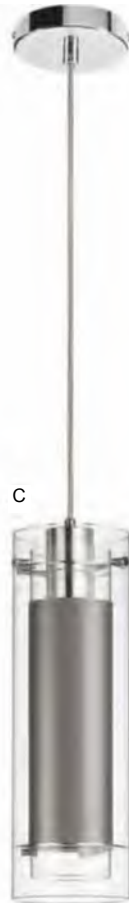

Customized Lyric Sleeves

ORDER USING CUSTOM FABRIC NUMBER "000"