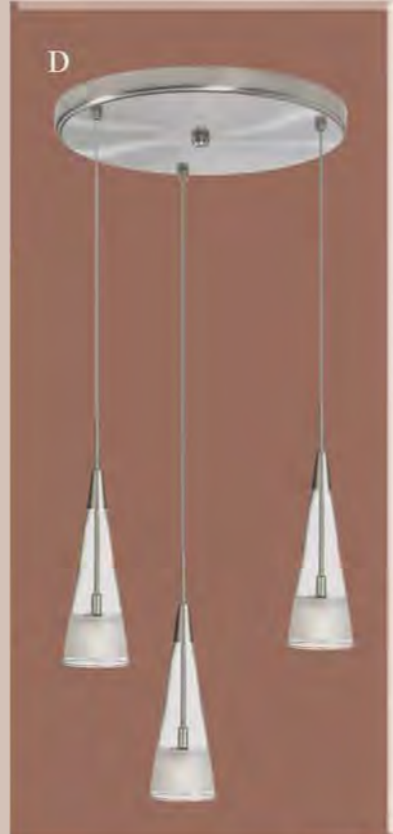

mak

A. DHC6901
Satin Chrome only
Canopy: 32" (81 cm) x 22" (56 cm)
Cord length Max. 4' (122 cm)
Glass 11 1/2" (28cm) Dia. 3.5" (9cm)
Bulb: 6 x max. 50W MR16 frosted (included)

B. DHC3901
Oil Brushed Bronze,
Satin Chrome
Canopy: 34.5" (88cm) x 4.5" (11cm)
Cord length: max. 4' (122 cm) Glass
11 1/2" (28cm) Dia. 3.5" (9cm)
Bulb: 3 x max. 50W MR 16
frosted (included)

C. DLSL901
Oil Brushed Bronze,
Satin Chrome
Canopy : 4.5" (11 cm) Ø
Cable: Max. 4' (122 cm)
Glass H 11" (28cm) Dia. 3.5" (9cm)
Bah: max. 50W MR16 frosted (included)

D. DHC3901-12R
Oil Brushed Bronze, Satin Chrome
Canopy: 12" (30 cm) Ø
Cord length Max. 4' (122 cm)
Glass H 11" (28cm) Dia. 3.5" (9cm)
Bulb: 3 x max. 50W MR16 frosted (included)

E. DHC4901
Oil Brushed Bronze, Satin Chrome
Canopy size: 14" (36 cm) square
Cord length Max. 4' (122 cm)
Glass H 11" (28cm) Dia. 3.5" (9cm)
HA: 4 x max. 50W MR 16 frosted (included)