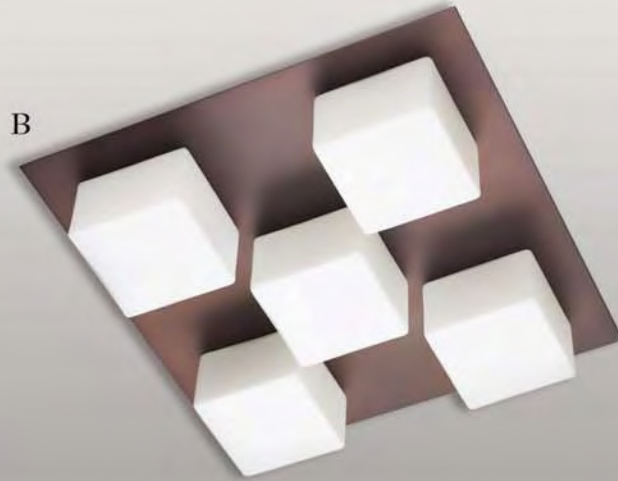

A. 7035-9

Polished Chrome, Oil Finished
 Bronze Frosted glass diffuser
 Shade size: H 12" x Dia. 9" (30 x 23cm)
 C/w 39" (99cm) fractional rod:
 8+11+20" (20+28+51cm)
 Suitable for sloped ceilings
 Ruth: Max.100W A type
 (not included)

B Firton:

A

Metal Shade

A

13. 8036-9

Polished Chrome
 White glass shade and frosted glass diffuser
 Shade size: H 12" x Dia. 9" (30 x 23cm)
 C/w 39" (99cm) fractional rod:
 8+11+20" (20+28+51cm)
 Suitable for sloped ceilings
 13u.tb: Max.100W A type (not included)