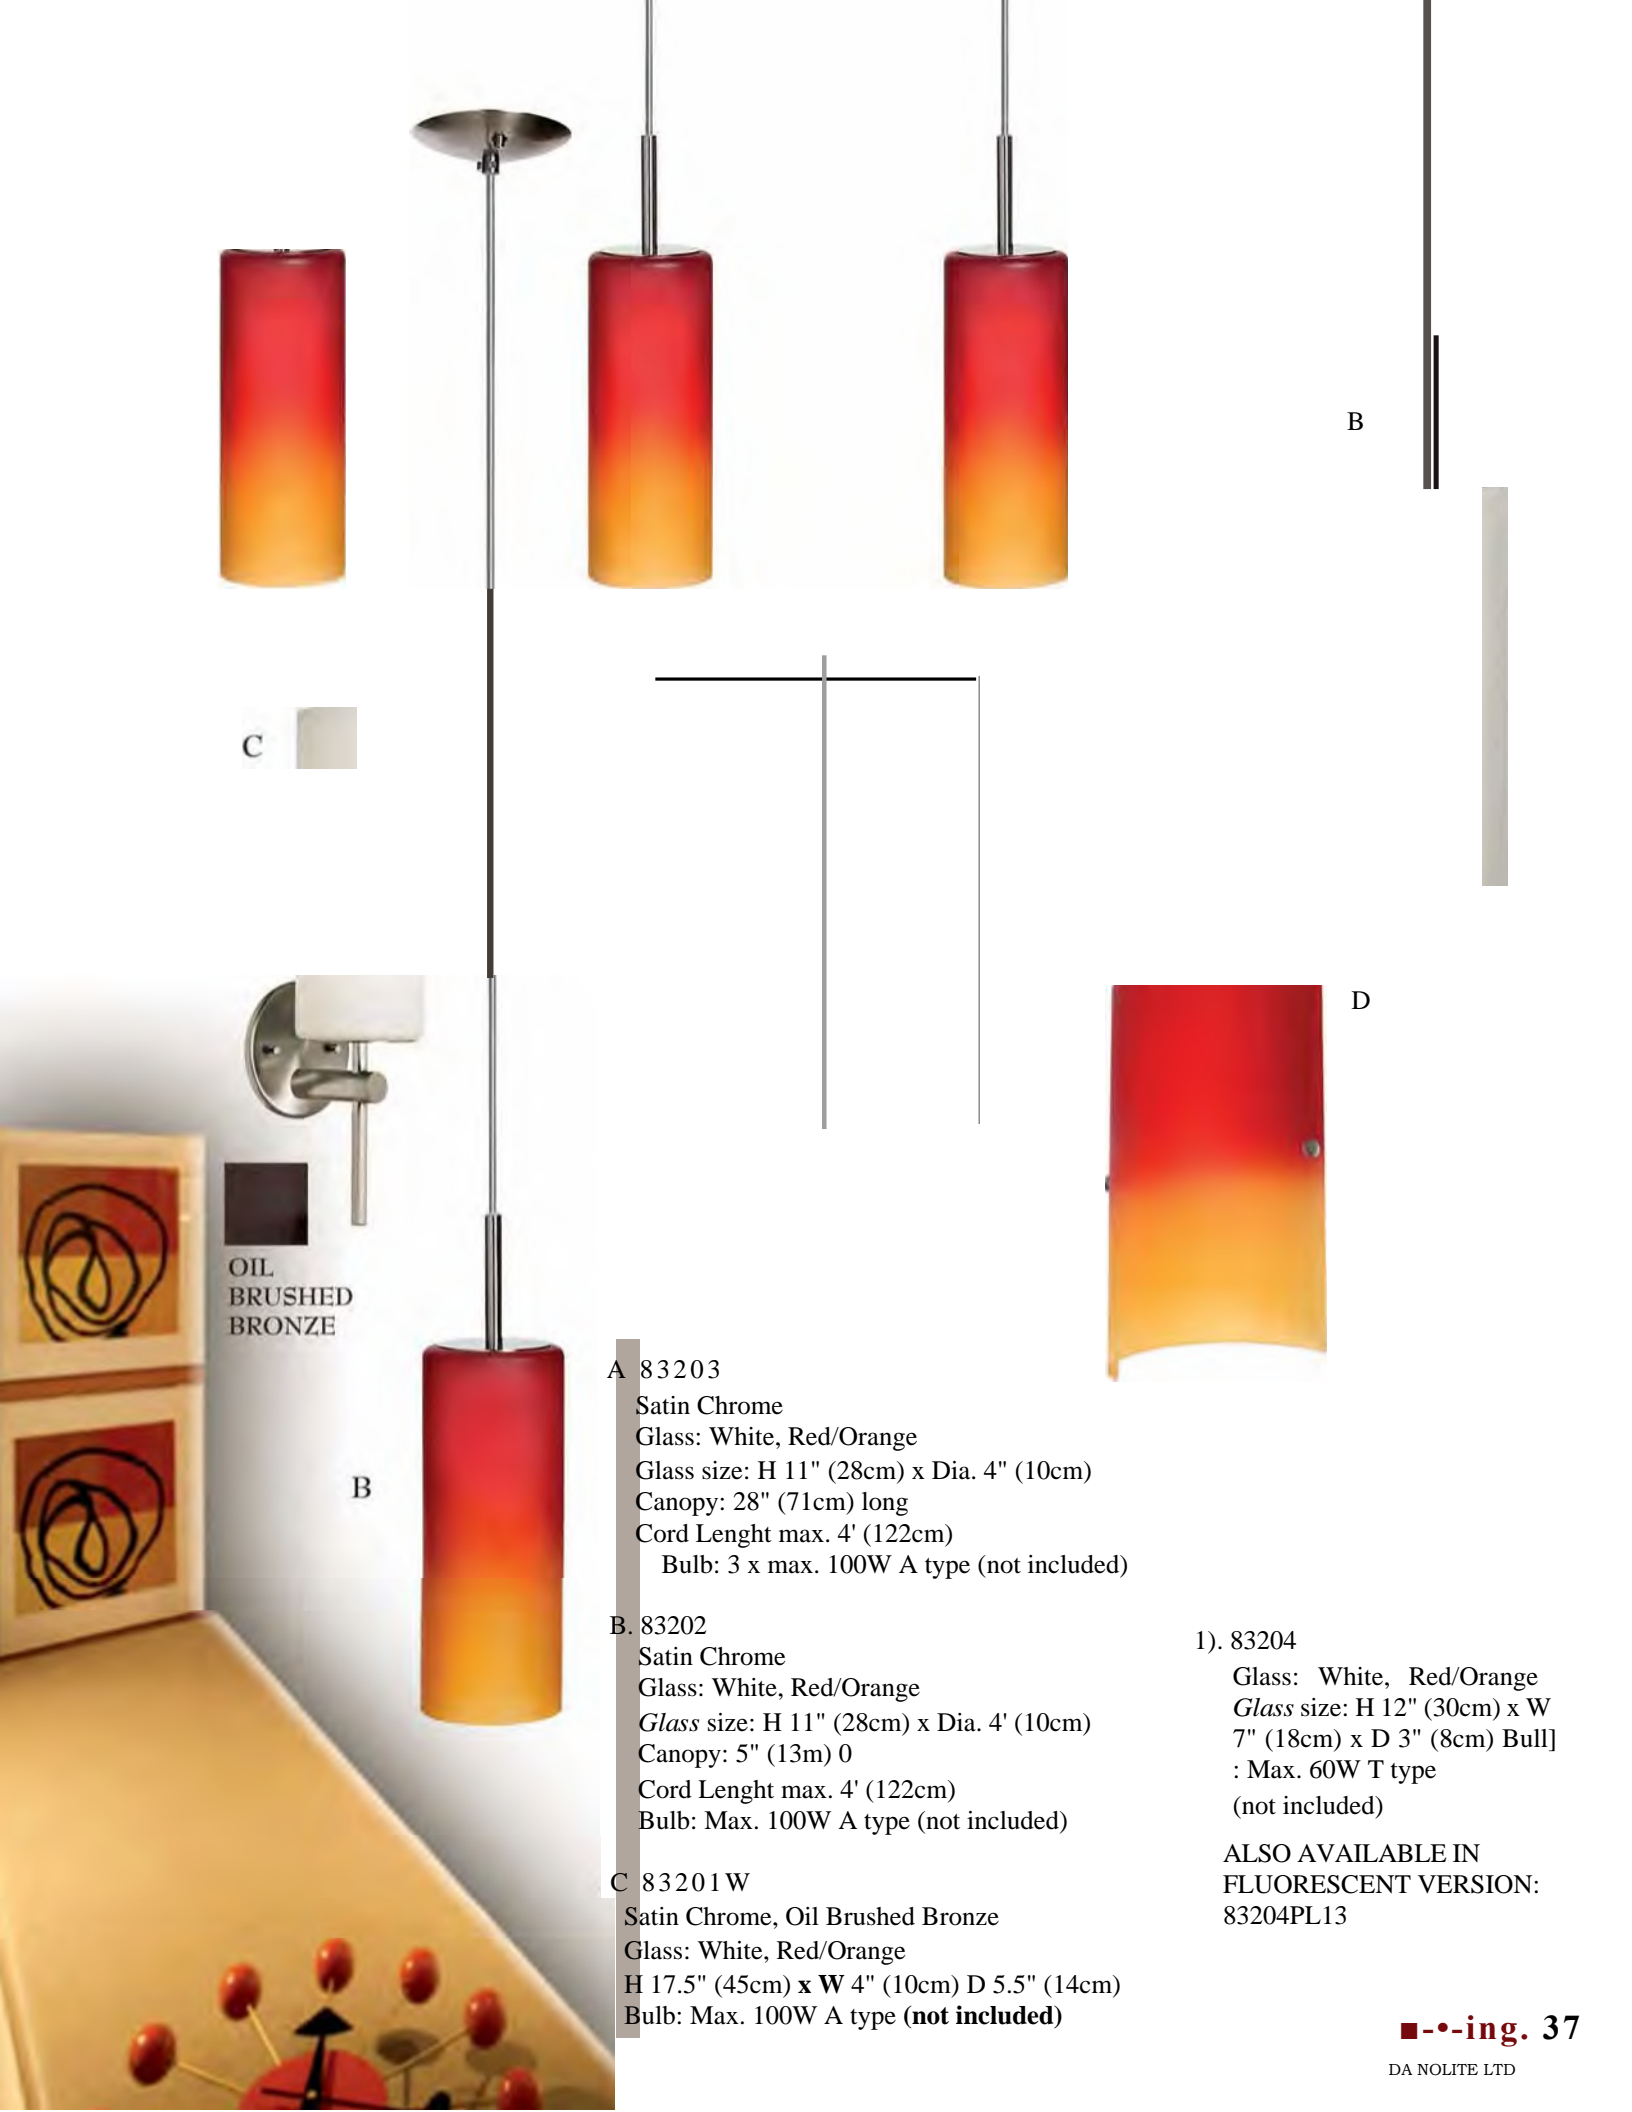

A

A. 30963-CM
THREE LIGHT PENDANT
Polished Chrome,
Oil Brushed Bronze
Clear glass with mesh insert
Shade:

H 16" x Dia. 5.5" (
41cm x 14cm)

Canopy:
L 34.5" x W 4.5"

(88cm x 11cm) Bull:
3 x max. 100W A type (not
included)

A

1

Penclanz

A. 2815
 Glass: Black, Red, White
 Satin Chrome canopy: 4.5" (11cm) Ø Glass:
 Dia. 8" (20cm) Height 15" (31cm) 4' (122 cm) SVT silver cord
 Bulb: max. 100W A type (not included)

B. 86812A
 Satin Chrome
 Opal White glass
 H, 7.5" (19cm) x Dia. 15" (31cm)
 Flush mount only
 Bulb: 2 x max. 60W A1 A J1 (type, noL included.)

C. 86815A
 Satin Chrome canopy: 4.5" (11cm) Ø Opal White glass
 H 7.5" (19cm) x Dia. 3" (7.6cm)
 Cable max. 4' (122cm)
 Bulb: 2 x max. 60W A type (not included)

C

A

A

C

OIL
BRUSHED
BRONZE

B

A 83203

Satin Chrome
 Glass: White, Red/Orange
 Glass size: H 11" (28cm) x Dia. 4" (10cm)
 Canopy: 28" (71cm) long
 Cord Length max. 4' (122cm)
 Bulb: 3 x max. 100W A type (not included)

B. 83202

Satin Chrome
 Glass: White, Red/Orange
 Glass size: H 11" (28cm) x Dia. 4" (10cm)
 Canopy: 5" (13cm)
 Cord Length max. 4' (122cm)
 Bulb: Max. 100W A type (not included)