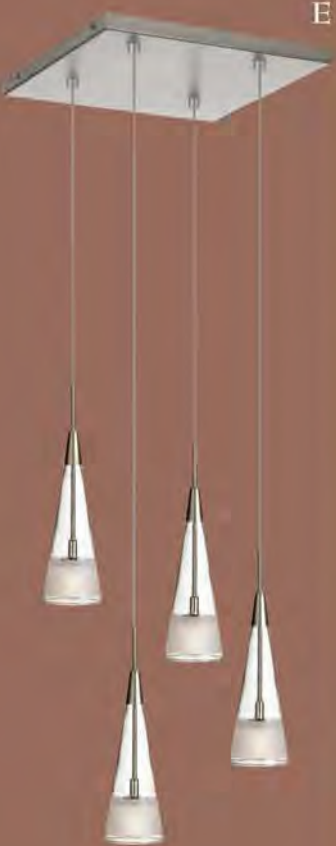

mak

A. DHC6901
Satin Chrome only
Canopy: 32" (81 cm) x 22" (56 cm)
Cord length Max. 4' (122 cm)
Glass 11 1/2" (28cm) Dia. 3.5" (9cm)
Bulb: 6 x max. 50W MR16 frosted (included)

B. DHC3901
Oil Brushed Bronze,
Satin Chrome
Canopy: 34.5" (88cm) x 4.5" (11cm)
Cord length: max. 4' (122 cm) Glass
11 1/2" (28cm) Dia. 3.5" (9cm)
Bulb: 3 x max. 50W MR 16
frosted (included)

C. DLSL901
Oil Brushed Bronze,
Satin Chrome
Canopy : 4.5" (11 cm) Ø
Cable: Max. 4' (122 cm)
Glass H 11" (28cm) Dia. 3.5" (9cm)
Bah: max. 50W MR16 frosted (included)

D. DHC3901-12R
Oil Brushed Bronze, Satin Chrome
Canopy: 12" (30 cm) Ø
Cord length Max. 4' (122 cm)
Glass H 11" (28cm) Dia. 3.5" (9cm)
Bulb: 3 x max. 50W MR16 frosted (included)

E. DHC4901
Oil Brushed Bronze, Satin Chrome
Canopy size: 14" (36 cm) square
Cord length Max. 4' (122 cm)
Glass H 11" (28cm) Dia. 3.5" (9cm)
HA: 4 x max. 50W MR 16 frosted (included)