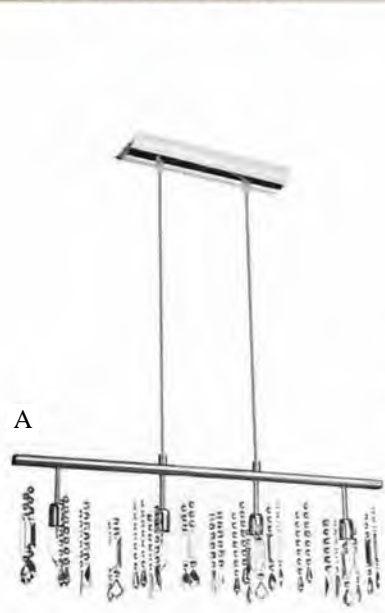

A. 85305
4-light crystal chandelier
Polished *Chrome*
Crystal pendant with max. 4' (122cm) cable
C/w 17 strands of crystal
L 28" (71cm) x H 12" (30cm) x D (5cm)
Bulb: 4 x max. 60W B1.2 (not included)

Optional Shade Styles:
34710 - Rectangular Organza
34910 - Oval Organza
34910-M 1/LAR - Oval Mylar