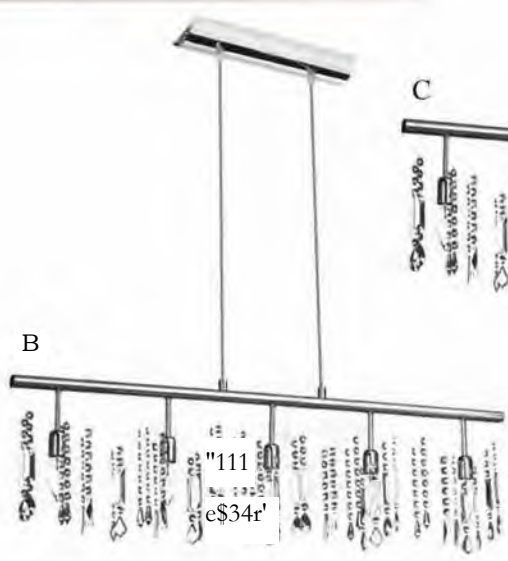

C. 85304
7-light crystal chandelier
Polished Chrome
Crystal pendant with max. 4' (122cm) cable
C/w 26 strands of crystal
L 46" (117cm) x H 12" (30cm) x D 24(5cm)
Bulb: 7 x max. 60W E12 (not included)

Optional Shade Styles:
25910 - Rectangular Organza
521110 - Oval Organza
521110-MYLAR - Oval Mylar

B. 85303A
5-light crystal chandelier
Polished Chrome
Crystal pendant wall max. 4' (122cm) cable
C/w 20 strands of crystal L 38" (96cm) x H
12" (30cm) x D 2" (5cm) Bulb: 5 x max. 60W
E12 (not included)

Optional Shade Styles:
44710 - Rectangular Organza
46910 - Oval Organza
46910-MYLAR - Oval Mylar