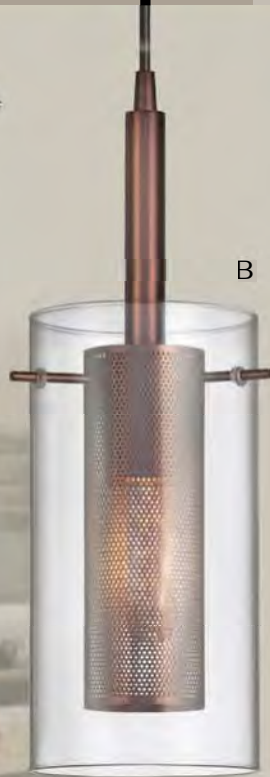

rig 1110M111

A

B

B

PENDANTS

ALL PENDANTS c/w 4' (122cm) wire

- Polished Chrome - Silver wire
- Oil Brushed Bronze - Black wire

B. 30961-CM SINGLE PENDANT

Oil Brushed Bronze,
Polished Chrome
Clear glass with mesh insert
Shade: H 16" x Dia. 5.5"
(41cm x 14cm)
Canopy: 4.5" (11cm) 0 max.
100W A type clear (not included)

C. 33963R-CM

THREE LIGHT PENDANT
Oil Brushed Bronze,
Polished Chrome
Canopy : 12" (30 cm)
Max cable length 4' (122cm)
Clear glass with mesh insert
Shade: H 16" x Dia. 5.5"
(41cm x 14cm)
Bulk: 3 x max.100W A type clear (not included)
Also available in CMY version

A. 30961-CMY SINGLE PENDANT

Polished Chrome
Clear glass with mesh insert and distinctive MYLAR sleeve
Shade: H 16" x Dia. 5.5" (41cm x 14cm)
Canopy: 4.5" (11 cm) 0
Bulb: max. 60W A type clear (not included)