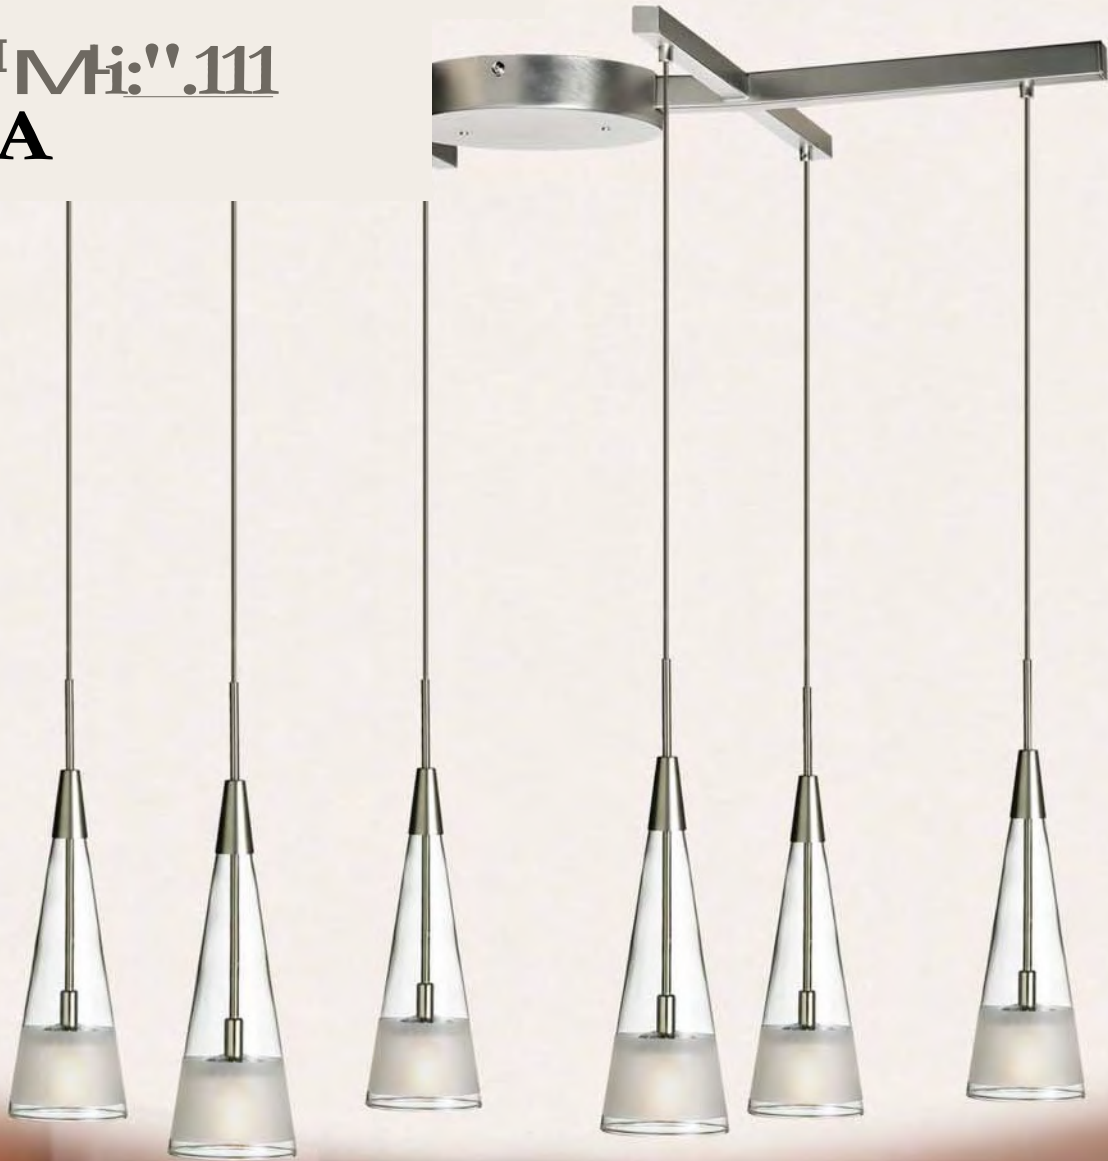

C. 85033A - PENDANT

Polished Chrome
Max. 4' (122cm) cable
Includes eight frosted glass
cylinders
L 26" (66cm)
Bulk 8 x max. G9 40W (
not included)

B

D

D

8 5 0 3 4 W
Wall lamp with frosted glass cylinder
H (8cm) x W 4.25" (11cm) x D 4.25" (11cm)
On/off switch on canopy
Bulb: max. G9 40W (not included)

E 85035A

Polished Chrome
Wall lamp with frosted glass cylinders
H 12" (30cm) x W 4.25" (nem) x D4.25" (11cm)
On/off switch on canopy
Bah: 2 x max. G9 40W (
not included)

E

ism voltage pendants

I Mti: ".111
A

mak

A. DHC6901
 Satin Chrome only
 Canopy: 32" (81 cm) x 22" (56 cm)
 Cord length Max. 4' (122 cm)
 Glass 11 1/2" (28cm) Dia. 3.5" (9cm)
 Bulb: 6 x max. 50W MR16 frosted (included)

B. DHC3901
 Oil Brushed Bronze,
 Satin Chrome
 Canopy: 34.5" (88cm) x 4.5" (11cm)
 Cord length: max. 4' (122 cm) Glass
 11 1/2" (28cm) Dia. 3.5" (9cm)
 Bulb: 3 x max. 50W MR 16
 frosted (included)

C. DLSL901
 Oil Brushed Bronze,
 Satin Chrome
 Canopy : 4.5" (11 cm) Ø
 Cable: Max. 4' (122 cm)
 Glass H 11" (28cm) Dia. 3.5" (9cm)
 Bah: max. 50W MR16 frosted (included)

D. DHC3901-12R
 Oil Brushed Bronze, Satin Chrome
 Canopy: 12" (30 cm) Ø
 Cord length Max. 4' (122 cm)
 Glass H 11" (28cm) Dia. 3.5" (9cm)
 Bulb: 3 x max. 50W MR16 frosted (included)