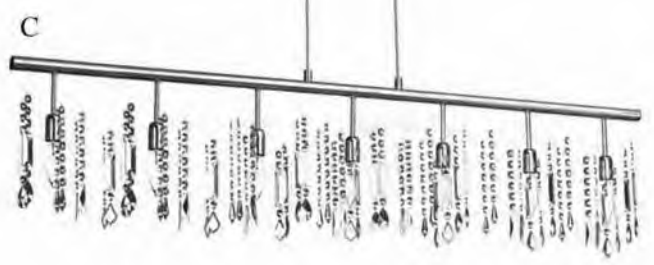

C. 85304
7-light crystal chandelier
Polished Chrome
Crystal pendant with max. 4' (122cm) cable
C/w 26 strands of crystal
L 46" (117cm) x H 12" (30cm) x D 24(5cm)
Bulb: 7 x max. 60W E12 (not included)

Optional Shade Styles:
25910 - Rectangular Organza
521110 - Oval Organza
521110-MYLAR - Oval Mylar

OPTIONAL CRYSTAL:
GL-CRY5303-BK - Black crystal set
GL-CRY6303-HCL-BK -Crystal
Set: 1/2 Black 1/2 Clear

Organza colours available:

109 RED	110 CHOCOLATE BROWN	111 - GOLD	113 - GREY
114-SILVER	115 - BLACK	117-OYSTER	
118-CREAM