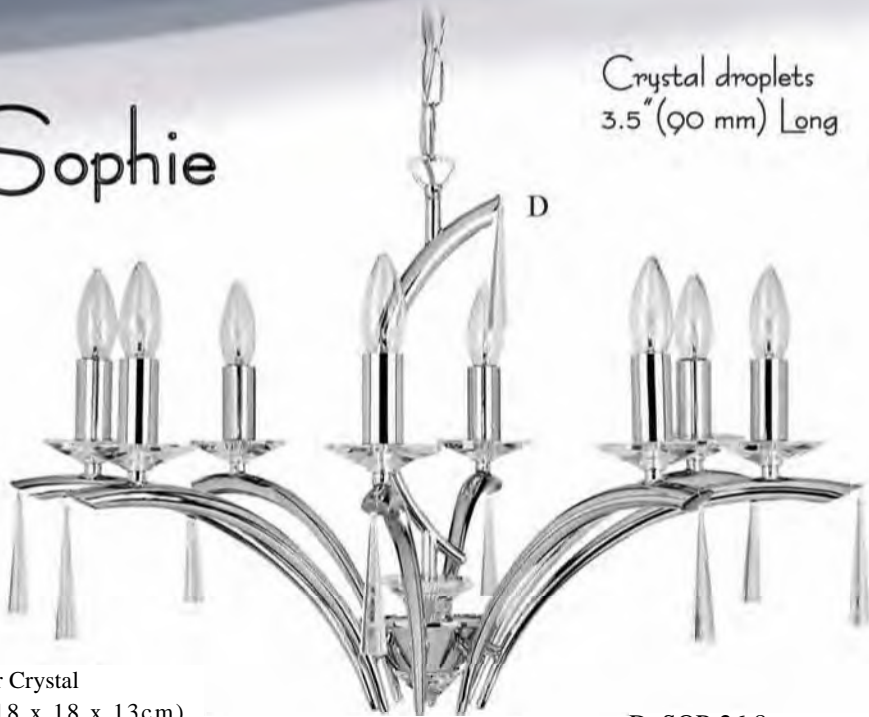

Crystals:
 1.2" (30mm) diameter

B

A

B. 120-15FH
 Polished Chrome / Clear Crystal
 H 10" x Dia. 15" (25 x 38cm) Flush
 mount
 Bulb: 3 x max. G9 40W
 (not included)

Crysta I droplets (90
 mm) long

C. SOP-20-5
 Polished Chrome / Clear Crystal
 Size; H 15" x Dia. 20" (38 x 51cm).
 Canopy: 4.75" (12cm) diameter 3' (91cm)
 chain, 4' (122cm) wire
 Bulk: 5 x max. 112 60W (not included)

C

Sophie

Crystal droplets
3.5" (90 mm) Long

A1

A2

D

- A1. SOP-7-1W-L
- A2. SOP-7-1 W-R

Polished Chrome / Clear Crystal
Size: H x W 7" x D 5 1/8" x 18 x 13cm)
Canopy: 4.75" (12cm) 0
Bulb: 1 x max. E12 60W
(not included)

- D. SOP-26-8

Polished Chrome / Clear Crystal Size:
H 17" x Dia. 26" (43 x 66cm) Canopy:
4.75" (12cm) 0
3' (91cm) chain, 4' (122cm) wire
Bulk 8 x max. E12 60W
(not included)

- B. SOP-8-2W

Polished Chrome / Clear Crystal
Size: H 6" x W 8" x 5"
(15 x 13cm)
Canopy: 4.75" (12cm) 0
Bulk: 2 x max. E12 60W
(not included)