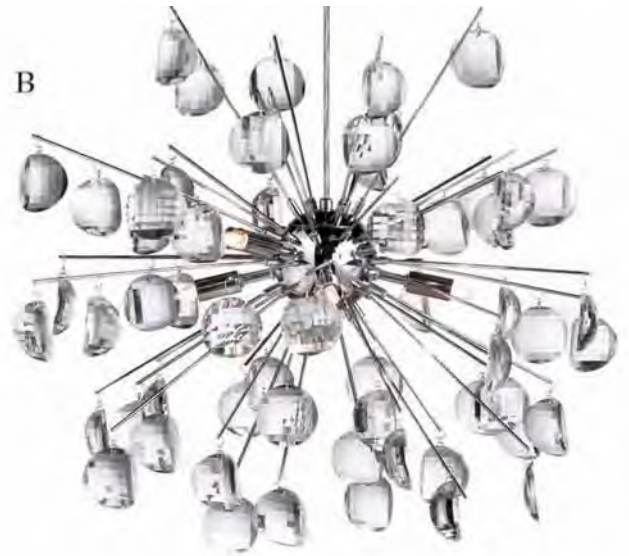

nom

Cr⁴stol | Wafers

A

Crystal Wafers
2.25" (57mm) Diameter

A. 189-24
SPHERICAL PENDANT
Polished Chrome
Crystal wafers, 2.25" (57mm) diameter
Fixture Dia. 24" (61cm)
4' (122cm) clear silver cord
13.1h: 8 x max. 40W C.,9 (not included)