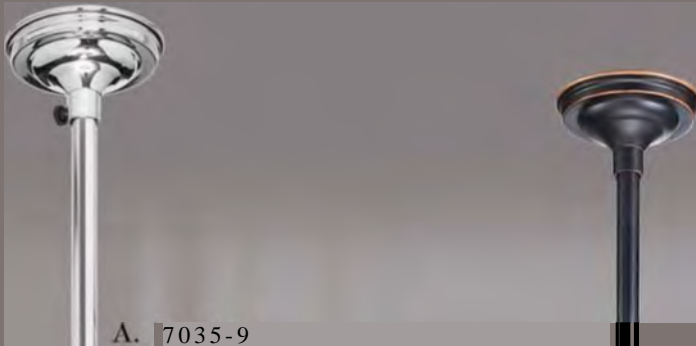

a

A. 4413-STEM PENDAN SHADE WITHIN A SHADE

Satin Chrome
4 feet (122cm) SVT silver cord
Outside clear glass shade

H 13" (33cm) x Dia. 4.25" (11cm)

Canopy size: 4.5" (11cm) Ø

Bulb: max 100W A type (not included)

A. 7035-9

Polished Chrome, Oil Finished
 Bronze Frosted glass diffuser
 Shade size: H 12" x Dia. 9" (30 x 23cm)
 C/w 39" (99cm) fractional rod:
 8+11+20" (20+28+51cm)
 Suitable for sloped ceilings
 Ruth: Max.100W A type
 (not included)