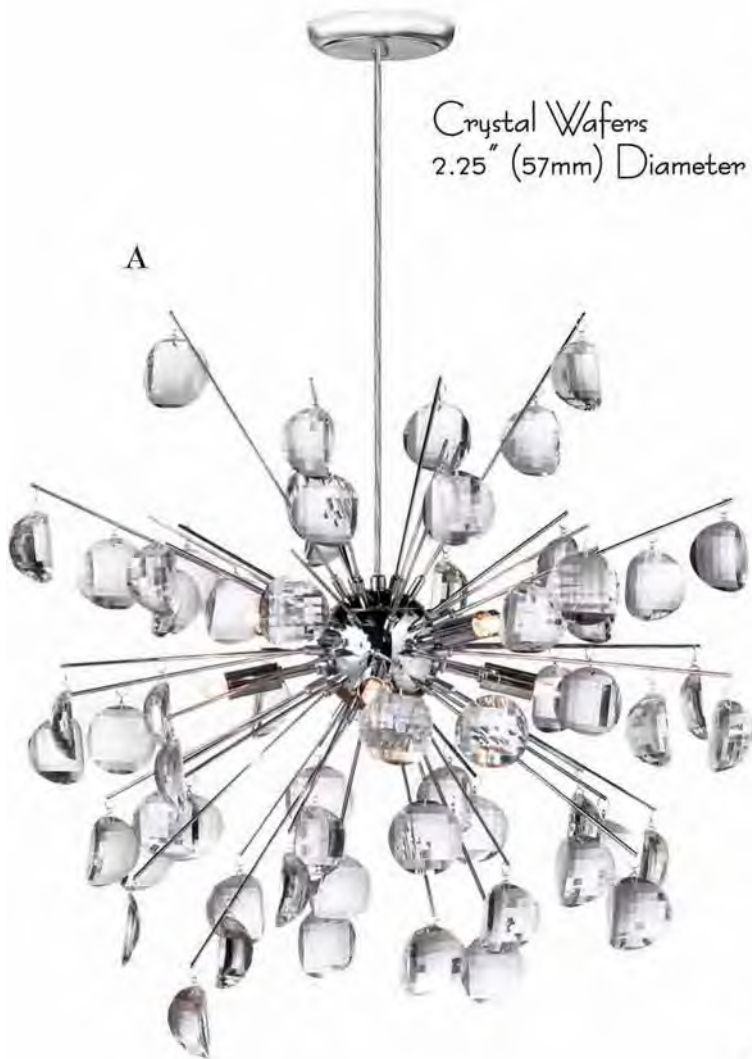

Cr⁴stol | Wafers

A

Crystal Wafers
2.25" (57mm) Diameter

A. 189-24
SPHERICAL PENDANT
Polished Chrome
Crystal wafers, 2.25" (57mm) diameter
Fixture Dia. 24" (61cm)
4' (122cm) clear silver cord
13.1h: 8 x max. 40W C.,9 (not included)