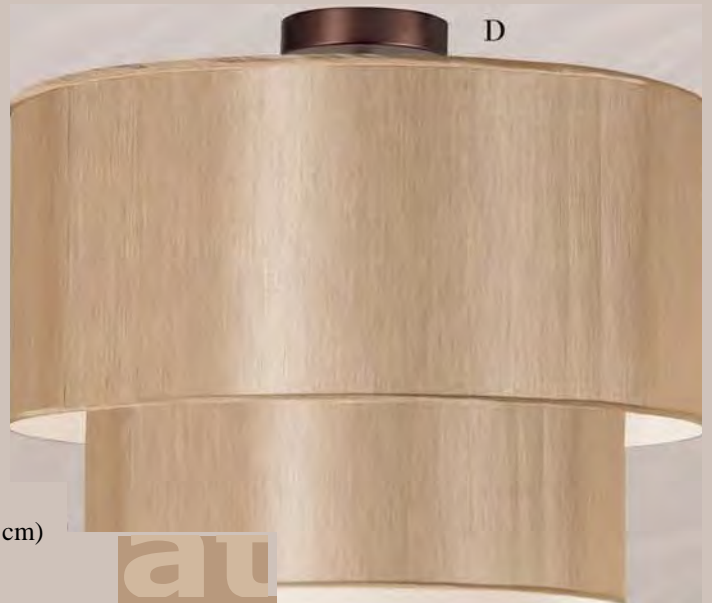

D

D. 731814 TWO TIER FIXTURE
Fixture size: D22 x 1-116" (56 x 41cm)
Canopy: 5" (13cm) Ø
C/w 39" (99cm) fractional rods:
8+11+20' (20+28+51 cm)
Can be flush mounted
Bulb: 5 x max. 75W "A" (not included)

838 LATTE w/ 840-PEARL diffuser
OIL BRUSHED BRONZE hardware