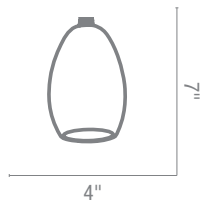

23215 Line Voltage Mini Pendant

1Lt x 40w Halogen 120v JCD (G-9 Base)

Included 10ft Clear Cord

Line Voltage Canopy