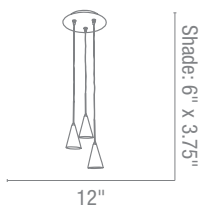

87110UJ Uni-Jack Cona Mini Pendant

1Lt x 35w Halogen 12v JC (GY6.35 Base)

Finish BS **Glass** OPL

Included 10ft Co-Axial Cable

CETL Dry

87113UJ Uni-Jack Cona Tres Mini Pendant

3Lt x 35w Halogen 12v JC (GY6.35 Base)

Finish BS **Glass** OPL

Included 10ft Co-Axial Cable

CETL Dry

87115 Cona Mini Pendant Uni-Jack System

5Lt x 35w Halogen 12v JC (GY6.35 Base)

Finish BS **Glass** OPL

Included 10ft Co-Axial Cable

CETL Dry