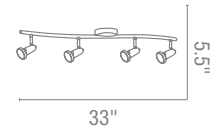

52204 Cobra Wall or Ceiling Mountable Spotlight Bar

4Lt x 50w Halogen 120v MR16 (GU-10 Base)

Finish BS

CUL Dry

52146 Ryan Wall or Ceiling Fixture

6Lt x 40w Halogen 120v JCD (G-9 Base)

Finish BS Glass FCL

CUL Dry