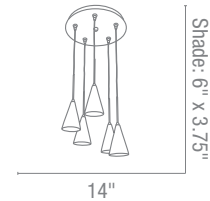

87115 Cona Mini Pendant Uni-Jack System

5Lt x 35w Halogen 12v JC (GY6.35 Base)

Finish BS **Glass** OPL

Included 10ft Co-Axial Cable

CETL Dry