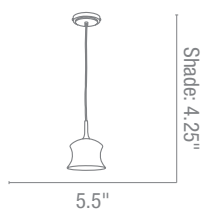

23860 Isis Pendant

1Lt x 40w Halogen 120v JCD (G-9 Base)

Finish BS ORB **Glass** OPL

Included 10ft of Clear Cord with BS and Black Cord with ORB

CUL Dry