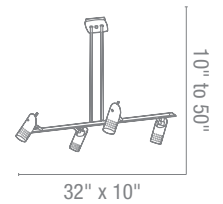

Optional Rods up to 10ft, Slope Adapters

CETL Dry

63021 Versahl Spotlight

1Lt x 50w Halogen 12v MR-16 (GU-5.3 Base)

Finish BCHR MC

Included Slope Adapter

CETL Dry

52222 Mirage "G" Cluster Spot