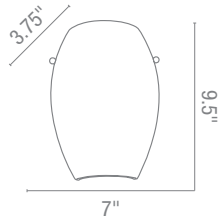

23214 Safari Italian Art Glass Wall Sconce

2Lt x 60w B10 (E-12 Candelabra Base)

Finish BS **Glass** AMZ LAV SLA

Included BS BB WH Knobs

CETL Dry [Fluorescent Available](#) [ADA](#)

23121 Manhattan Wall Sconce

1Lt x 60w B10 (E-12 Candelabra Base)

Glass COG OPL

Included BS BB WH Knobs

CUL Dry [Fluorescent Available](#) [ADA](#)