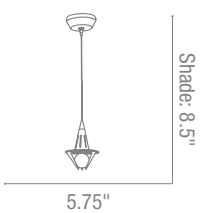

52101 Atlas Single Pendant with Uni-Jack Plug System

1Lt x 35w Halogen 12v MR-16 (GU-5.3 Base)

Finish BS Glass AMB BLU CLR

Included 10ft Co-Axial Cable

CETL Dry