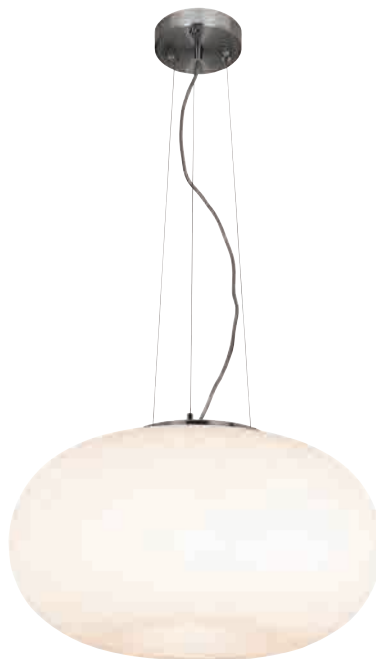

50955 Nickel Aircraft Cable Pendant

3Lt x 60w B10 (E-12 Candelabra Base)

Finish BS **Glass fully enclosed** OPL

Included 10ft of Cable & Cord

CETL Dry **Fluorescent Available**

50944 Nickel Aircraft Cable Pendant

1Lt x 60w A-19 (E-26 Medium Base)

Finish BS **Glass fully enclosed** OPL

Included 10ft of Cable & Cord

CETL Dry **Fluorescent Available**

50129 Nebula Aircraft Cable Pendant

14Lt x 40w Halogen 120v JCD (G-9 Base)

Finish SAT **Glass** OPL

Included 10ft of Cable & Cord

CETL Dry

23632 Manhattan Cable Pendant

3Lt x 100w A19 (E-26 Medium Base)

Finish BS **Glass** AMB OPL OPM

Included 6"-16"-22" Rods, Slope Adapter

Optional Rods up to 10ft