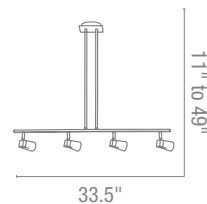

Included 6"-6"-22" Rods

Optional Rods up to 10ft, Slope Adapter

CUL Dry

52145 Ryan Semi-Flush or Pendant

4Lt x 40w Halogen 120v JCD (G-9 Base)

Finish BS Glass FCL

Included 6"-6"-22" Rods

Optional Rods up to 10ft, Slope Adapters
CUL Dry