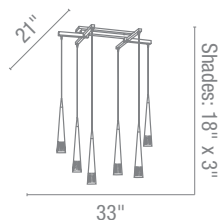

52056 Apollo 6 Light Cross Bar Pendant with Uni-Jack Plug System

6Lt x 50w Halogen 12v MR-16 (GU-5.3 Base)

Finish BRZ BS

Included 10ft Co-Axial Cable

CETL Dry