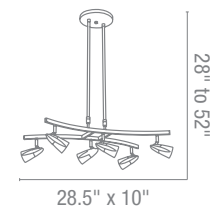

52041 Cosmos Pendant

6Lt x 35w Halogen 120v MR16 (GU-10 Base)

Finish BS Glass OPL

Optional Slope Adapters

CETL Dry