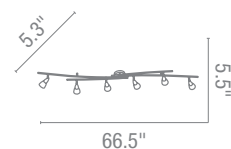

52151 Iris Flushmount

6Lt x 40w Halogen 120v JCD (G-9 Base)

Finish ORB Glass AMB

CUL Dry