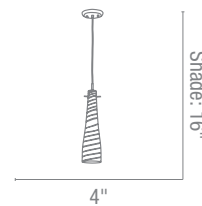

50563 Roxy Pendant

1Lt x 100w A19 (E-26 Medium Base)

Finish BS **Glass** BLW

Included 10ft of Clear Cord

CETL Dry