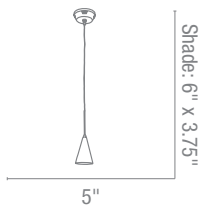

87110UJ Uni-Jack Cona Mini Pendant

1Lt x 35w Halogen 12v JC (GY6.35 Base)

Finish BS **Glass** OPL

Included 10ft Co-Axial Cable

CETL Dry

87113UJ Uni-Jack Cona Tres Mini Pendant

3Lt x 35w Halogen 12v JC (GY6.35 Base)

Finish BS **Glass** OPL

Included 10ft Co-Axial Cable

CETL Dry