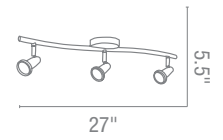

52203 Cobra Wall or Ceiling Mountable Spotlight Bar

3Lt x 50w Halogen 120v MR16 (GU-10 Base)

Finish BS

CUL Dry