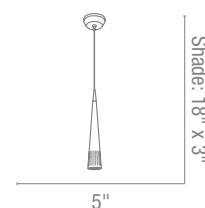

52054 Apollo 4 Light Pendant Bar with Uni-Jack Plug System

4Lt x 50w Halogen 12v MR-16 (GU-5.3 Base)

Finish BRZ BS

Included 10ft Co-Axial Cable

CETL Dry

52056 Apollo 6 Light Cross Bar Pendant with Uni-Jack Plug System

6Lt x 50w Halogen 12v MR-16 (GU-5.3 Base)

Finish BRZ BS

Included 10ft Co-Axial Cable

CETL Dry

52061 Apollo Lady Finger Single Pendant with Uni-Jack Plug System

1Lt x 20w Halogen 12v MR-11 (G-4 Base)

Finish BRZ BS

Included 10ft Co-Axial Cable

CETL Dry

52058 Apollo 8 Light Cross Bar Pendant with Uni-Jack Plug System

8Lt x 50w Halogen 12v MR-16 (GU-5.3 Base)

Finish BRZ BS

Included 10ft Co-Axial Cable

CETL Dry

52052 Apollo Single Pendant with Uni-Jack Plug System

1Lt x 50w Halogen 12v MR-16 (GU-5.3 Base)

Finish BRZ BS

Included 10ft Co-Axial Cable

CETL Dry