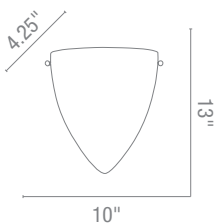

Wall Fixtures

Wall Fixtures

Sconces
Wall
Wall & Vanity
Vanities
Task Lamps
Spotlights
Picture Lights

Sconces

23204 Safari Italian Art Glass Wall Sconce shown in lava glass.

23107 Bella Italian Wall Sconce
 2Lt x 60w B10 (E-12 Candelabra Base)
Glass WTP
Included BS BB WH Knobs
 CETL Dry **Fluorescent Available**