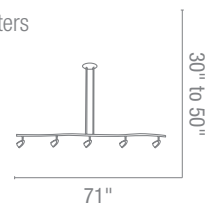

52033 Comet Adjustable Pendant
5Lt x 35w Halogen 120v MR16 (GU-10 Base)
Finish BS Glass OPL
Optional Slope Adapters
CETL Dry