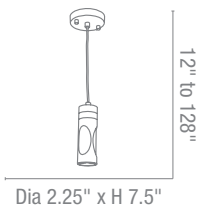

50527 Zen Pendant

1Lt x 60w B10 (E-12 Candelabra Base)

Finish ALU Glass OPL

Included 10ft of Clear Cord
CETL Dry