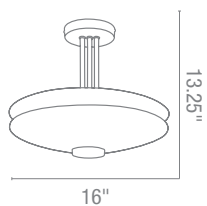

50103 Nickel Semi-Flush

3Lt x 60w A19 (E-26 Medium Base)

Finish BS **Glass** OPL

CETL Damp **Fluorescent Available**