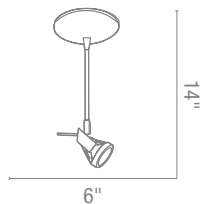

Optional Rods up to 10ft, Slope Adapters

CETL Dry

63021 Versahl Spotlight

1Lt x 50w Halogen 12v MR-16 (GU-5.3 Base)

Finish BCHR MC

Included Slope Adapter

CETL Dry

52222 Mirage "G" Cluster Spot