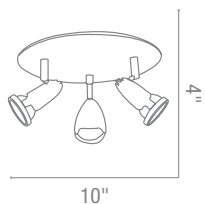

52103 Cobra Spotlight Cluster

3Lt x 50w Halogen 120v MR16 (GU-10 Base)

Finish BS

CUL Dry