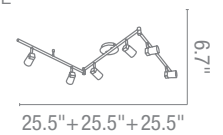

52203 Cobra Wall or Ceiling Mountable Spotlight Bar

3Lt x 50w Halogen 120v MR16 (GU-10 Base)

Finish BS

CUL Dry

52204 Cobra Wall or Ceiling Mountable Spotlight Bar

4Lt x 50w Halogen 120v MR16 (GU-10 Base)

Finish BS

CUL Dry

52146 Ryan Wall or Ceiling Fixture

6Lt x 40w Halogen 120v JCD (G-9 Base)

Finish BS Glass FCL

CUL Dry

52042 Viper Semi-Flush

5Lt x 35w Halogen 120v MR16 (GU-10 Base)

Finish BS

CETL Dry