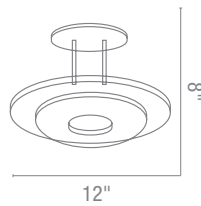

50481 Helius Semi-Flush

1Lt x 150w Halogen 120v J78 (T-3 Base)

Finish BS Glass CFR

Optional Slope Adapters

CETL Damp