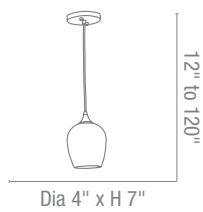

23732 Christie Pendant

1Lt x 60w A19 (E-26 Medium Base)

Finish BS **Glass** AMB PLM WHT

Included 10ft of Cable & Cord
CETL Dry

Dia 4" x H 7"