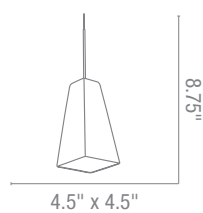

23210 Plum Single Pendant with Uni-Jack Plug System

1Lt x 35w Halogen 12v JC (GY6.35 Base)

Finish BS Glass PLM

Included 10ft Co-Axial Cable

CETL Dry