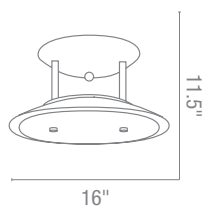

50431 Argon Semi-Flush

1Lt x 200w Halogen 120v J78 (T-3 Base)

Finish BS **Glass** FST

Optional Slope Adapters

CETL Dry