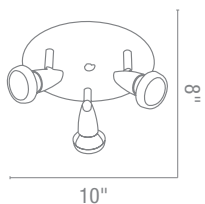

52029 Comet Cluster Spot

3Lt x 35w Halogen 120v MR16 (GU-10 Base)

Finish BS Glass OPL

CETL Dry

52106 Spot Spotlight Cluster

3Lt x 50w Halogen 120v MR16 (GU-10 Base)

Finish BS Glass BLU FST

CETL Dry

52133 Cobra Wall or Ceiling Fixture

3Lt x 50w Halogen 120v MR16 (GU-10 Base)

Finish BS

CUL Dry

52221 Mirage Cluster Spot

3Lt x 50w Halogen 120v MR16 (GU-10 Base)

Finish BRZ BS

CUL Dry

52103 Cobra Spotlight Cluster

3Lt x 50w Halogen 120v MR16 (GU-10 Base)

Finish BS

CUL Dry

63016 Versahl Low Voltage Spotlight Cluster

3Lt x 50w Halogen 12v MR-16 (GU-5.3 Base)

Finish BCHR MC

CETL Dry