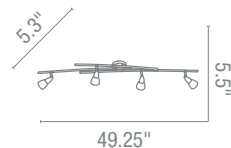

52150 Iris Flushmount

4Lt x 40w Halogen 120v JCD (G-9 Base)

Finish ORB Glass AMB

CUL Dry