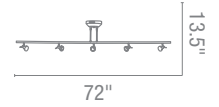

63015ET Versahl Low Voltage Spotlight Semi-Flush

5Lt x 35w Halogen 12v MR-16 (GU-5.3 Base)

Finish MC

Included Slope Adapters

CETL Dry