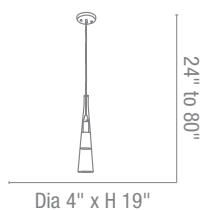

50518 Genesis Pendant

1Lt x 35w Halogen 120v MR16 (GU-10 Base)

Finish BS Glass CLF

Included 6ft of Clear Cord

CETL Dry

50501 Onyx Steel Wrap Pendant

1Lt x 60w B10 (E-12 Candelabra Base)

Finish BS Glass OPL

Included 10ft of Clear Cord

CUL Dry

50525 Spartan Pendant

1Lt x 35w Halogen 120v MR16 (GU-10 Base)

Finish BS Glass CLM

Included 6ft of Clear Cord

CETL Dry

50502 Onyx Steel Wrap Pendant

3Lt x 60w B10 (E-12 Candelabra Base)

Finish BS Glass OPL

Included 10ft of Clear Cord

CETL Dry

50526 Spartan Pendant

3Lt x 35w Halogen 120v MR16 (GU-10 Base)

Finish BS Glass CLM

Included 6ft of Clear Cord

CETL Dry