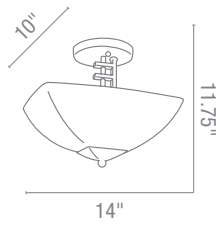

26115 Ambrato Semi-Flush

2Lt x 75w A19 (E-26 Medium Base)

Finish ABRZ **Glass** AMB

CUL Dry **Fluorescent Available**