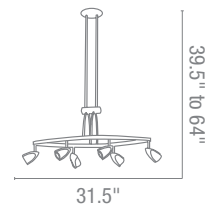

52036 Comet Adjustable Pendant
6Lt x 35w Halogen 120v MR16 (GU-10 Base)
Finish BS Glass OPL
Optional Slope Adapter
CETL Dry