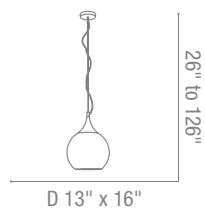

23630 Manhattan Cable Pendant

1Lt x 100w A19 (E-26 Medium Base)

Finish BS **Glass** COG OPL OPM

Included 10ft of Cable & Cord

CUL Dry

50340 Lei Cable Pendant

1Lt x 100w A19 (E-26 Medium Base)

Finish BS **Glass** WHT

Included 10ft of Cable & Cord

CETL Dry