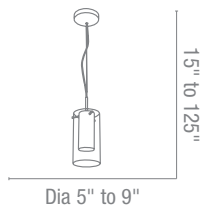

50514 Proteus Cable Suspended Pendant

1Lt x 60w A19 (E-26 Medium Base)

Finish BS Glass FRC

Included 10ft of Cable & Cord
CETL Dry