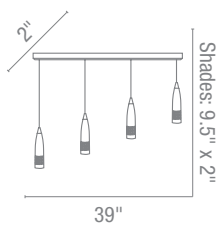

Finish BS Glass CLM

Included 6ft of Clear Cord

CETL Dry

52001 Odyssey Single Pendant
 1Lt x 35w Halogen 12v MR-16 (GU-5.3 Base)
Finish BL BS
Included 10ft Silicon Memory Free Cord
 CETL Dry

52004 Odyssey Bar Pendant
 4Lt x 35w Halogen 12v MR-16 (GU-5.3 Base)
Finish BL BS
Included 8ft Silicon Memory Free Cord
 CETL Dry