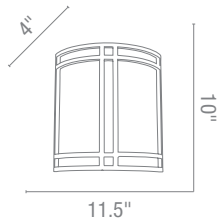

20420 Artemis Wall Sconce

2Lt x 60w A19 (E-26 Medium Base)

Finish ORB SAT **Glass** OPL

CUL Dry **Fluorescent Available** [ADA](#)