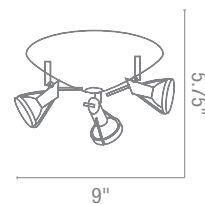

63016 Versahl Low Voltage Spotlight Cluster

3Lt x 50w Halogen 12v MR-16 (GU-5.3 Base)

Finish BCHR MC

CETL Dry