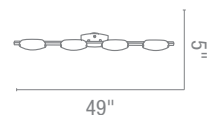

63961 Nido Wall & Vanity

4Lt x 100w Halogen 120v J78 (T-3 Base)

Finish MC ORB Glass FST

CETL Dry