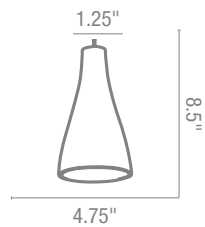

Cavo Italian Wire Glass Mini Pendant

1Lt x 35w GY-6.35 12v Halogen

Finish BS **Glass** ORO MTL BLC CRY

Included 10ft Co-Axial Cable

CUL Dry

23218UJ Cavo Mini Pendant (Includes Canopy)

23219UJ Cavo Mini Pendant (Excludes Canopy)