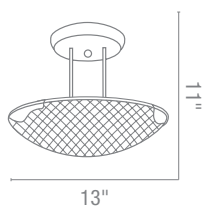

50054 Radon Semi-Flush

1Lt x 150w Halogen 120v J118 (T-3 Base)

Finish BS **Glass** CKF

Optional Slope Adapters

CETL Damp **Fluorescent Available**