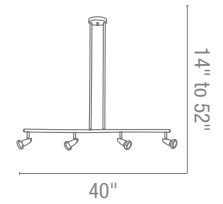

52224 Mirage Semi-Flush or Pendant

4Lt x 50w Halogen 120v MR16 (GU-10 Base)

Finish BRZ BS

Included 6"-16"-22" Rods

Optional Rods up to 10ft, Slope Adapters

CUL Dry

52205 Cobra Spotlight Pendant

3Lt x 50w Halogen 120v MR16 (GU-10 Base)

Finish BS

Included 6"-16"-22" Rods, Slope Adapters

Optional Rods up to 10ft

CUL Dry

52206 Cobra Spotlight Pendant

4Lt x 50w Halogen 120v MR16 (GU-10 Base)

Finish BS

Included 6"-16"-22" Rods, Slope Adapters

Optional Rods up to 10ft

CUL Dry

52041 Cosmos Pendant

6Lt x 35w Halogen 120v MR16 (GU-10 Base)

Finish BS Glass OPL

Optional Slope Adapters

CETL Dry