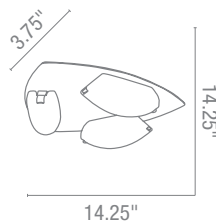

63953 Nido Wall or Ceiling Fixture

3Lt x 100w Halogen 120v J78 (T-3 Base)

Finish MC ORB Glass FST

CETL Dry