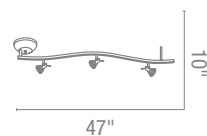

63033ET Versahl Low Voltage Ceiling or Wall Mountable Spotlight Rail
3Lt x 50w Halogen 12v MR-16 (GU-5.3 Base)
Finish BCHR MC
CETL Dry