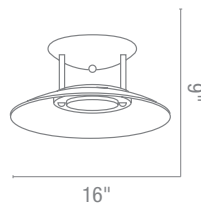

50451 Argon Semi-Flush

1Lt x 150w Halogen 120v J78 (T-3 Base)

Finish BS Glass FST

Optional Slope Adapters

CETL Dry