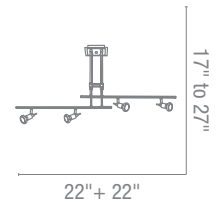

52022 Odyssey Spotlight Pendant

4Lt x 35w Halogen 120v MR16 (GU-10 Base)

Finish BS

Included 6"-16"-22" Rods

Optional Rods up to 10ft, Slope Adapters

CETL Dry