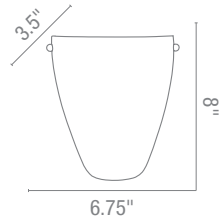

23110 Fire Wall Sconce

2Lt x 60w B10 (E-12 Candelabra Base)

Glass BLU BDY

Included BS BB WH Knobs

CUL Dry [Fluorescent Available](#) [ADA](#)