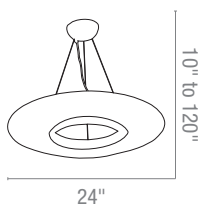

50129 Nebula Aircraft Cable Pendant

14Lt x 40w Halogen 120v JCD (G-9 Base)

Finish SAT **Glass** OPL

Included 10ft of Cable & Cord

CETL Dry