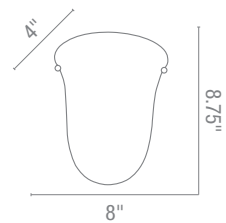

23109 Manhattan Bell Wall Sconce
2Lt x 60w B10 (E-12 Candelabra Base)
Glass COG OPL TRA
Included BS BB WH Knobs
CUL Dry **Fluorescent Available** **ADA**