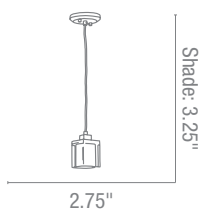

23905 Astor Pendant

1Lt x 40w Halogen 120v JCD (G-9 Base)

Finish BS **Glass** FST

Included 10ft of Clear Cord

CUL Damp