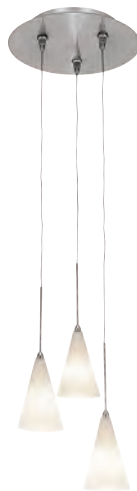

87110UJ Uni-Jack Cona Mini Pendant

1Lt x 35w Halogen 12v JC (GY6.35 Base)

Finish BS **Glass** OPL

Included 10ft Co-Axial Cable

CETL Dry

87113UJ Uni-Jack Cona Tres Mini Pendant

3Lt x 35w Halogen 12v JC (GY6.35 Base)

Finish BS **Glass** OPL

Included 10ft Co-Axial Cable

CETL Dry