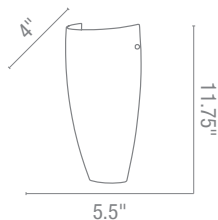

OPL Opal Glass

ALB Albaster Glass

20415 Daphne Wall Sconce

1Lt x 100w A19 (E-26 Medium Base)

Glass ALB OPL

Included BS BB WH Knobs

CUL Dry [Fluorescent Available](#) [ADA](#)

20412 Daphne Wall Sconce