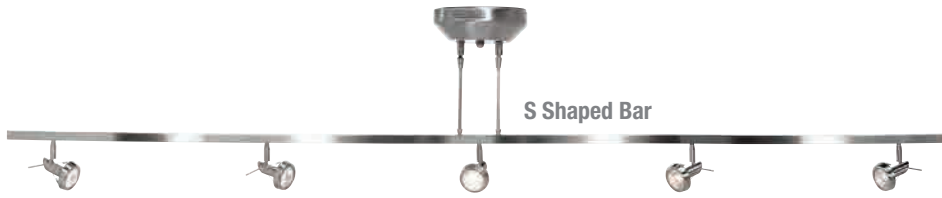

63015ET Versahl Low Voltage Spotlight Semi-Flush

5Lt x 35w Halogen 12v MR-16 (GU-5.3 Base)

Finish MC

Included Slope Adapters

CETL Dry