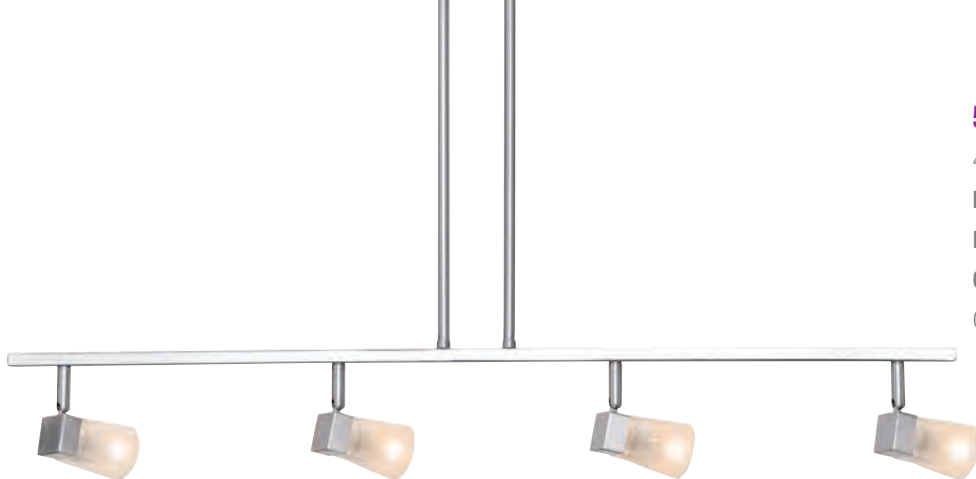

52145 Ryan Semi-Flush or Pendant

4Lt x 40w Halogen 120v JCD (G-9 Base)

Finish BS Glass FCL

Included 6"-6"-22" Rods

Optional Rods up to 10ft, Slope Adapters
CUL Dry

33.5"