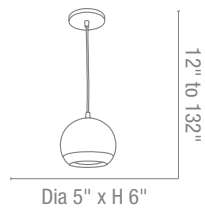

CH Chrome

BS Brush Steel

BRZ Bronze

52102 Retro Ball Pendant

1Lt x 50w Hgn 120v PAR-36 ES111 (GU-10 Base)

Finish BRZ BS CH

Included 10ft of Black Cord
CUL Dry

50527 Zen Pendant

1Lt x 60w B10 (E-12 Candelabra Base)

Finish ALU Glass OPL

Included 10ft of Clear Cord
CETL Dry

50514 Proteus Cable Suspended Pendant

1Lt x 60w A19 (E-26 Medium Base)

Finish BS Glass FRC

Included 10ft of Cable & Cord
CETL Dry