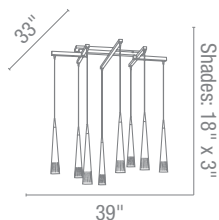

Included 10ft Co-Axial Cable

CETL Dry

52058 Apollo 8 Light Cross Bar Pendant with Uni-Jack Plug System

8Lt x 50w Halogen 12v MR-16 (GU-5.3 Base)

Finish BRZ BS

Included 10ft Co-Axial Cable

CETL Dry

52052 Apollo Single Pendant with Uni-Jack Plug System