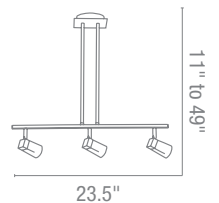

Included 6"-6"-22" Rods

Optional Rods up to 10ft, Slope Adapter

CUL Dry

52145 Ryan Semi-Flush or Pendant

4Lt x 40w Halogen 120v JCD (G-9 Base)

Finish BS Glass FCL

Included 6"-6"-22" Rods

Optional Rods up to 10ft, Slope Adapters
CUL Dry