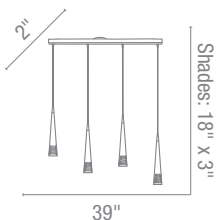

52054 Apollo 4 Light Pendant Bar with Uni-Jack Plug System

4Lt x 50w Halogen 12v MR-16 (GU-5.3 Base)

Finish BRZ BS

Included 10ft Co-Axial Cable

CETL Dry