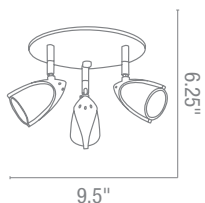

52029 Comet Cluster Spot

3Lt x 35w Halogen 120v MR16 (GU-10 Base)

Finish BS Glass OPL

CETL Dry