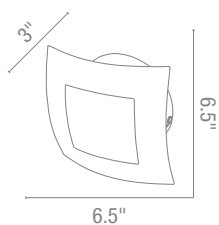

53342 Argon Wall or Ceiling Fixture

1Lt x 40w Halogen 120v JCD (G-9 Base)

Finish BS Glass OPL

CETL Dry [Fluorescent Available](#) [ADA](#)

Argon Flushmount

Finish BS Glass OPL

CETL Damp [Fluorescent Available](#)

50067 W 11.5" x 11.5" H 4" (small)

1Lt x 100w Halogen 120v J78 (T-3 Base)

50068 W 16" x 16" H 4" (large)

3Lt x 60w B10 (E-12 Candelabra Base)