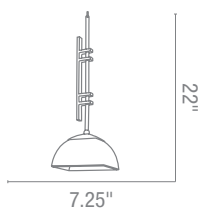

26121 Ambrato Pendant

1Lt x 40w Halogen 120v JCD (G-9 Base)

Finish ABRZ **Glass** AMB

Included 5ft Chain & 10ft Wire
CUL Dry