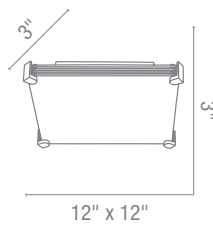

50034 W 10" H 15.5" Ext 3.25" (large)

1Lt x 150w Halogen 120v J118 (T-3 Base)

50127 Lithium Flushmount

1Lt x 100w Halogen 120v J118 (T-3 Base)

Finish BS Glass FST

CETL Damp Fluorescent Available

BS/OPL Bush Steel Finish
with Opal Glass