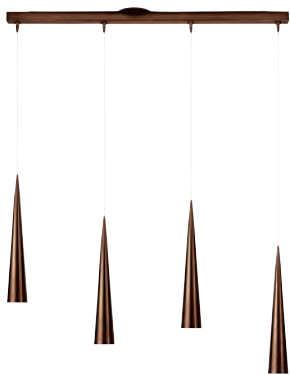

52054 Apollo 4 Light Pendant Bar with Uni-Jack Plug System

4Lt x 50w Halogen 12v MR-16 (GU-5.3 Base)

Finish BRZ BS

Included 10ft Co-Axial Cable

CETL Dry