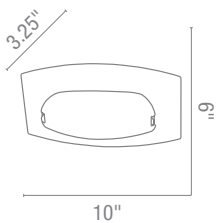

63951 Nido Wall or Ceiling Fixture

1Lt x 100w Halogen 120v J78 (T-3 Base)

Finish MC ORB Glass FST

CETL Dry