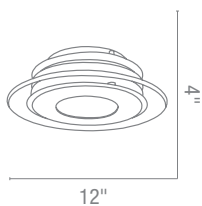

50480 Helius Flushmount

1Lt x 150w Halogen 120v J78 (T-3 Base)

Finish BS Glass CFR

CETL Damp

Saturn Flushmount

Finish BS Glass FST

CETL Damp **Fluorescent Available**

50091 Dia 9.5" H 4.5" (small)

1Lt x 75w Halogen 120v JCD (G-9 Base)

50092 Dia 14.5" H 5.5" (medium)

1Lt x 150w Halogen 120v J118 (T-3 Base)

50093 Dia 19" H 5.5" (large)

1Lt x 150w Halogen 120v J118 (T-3 Base)