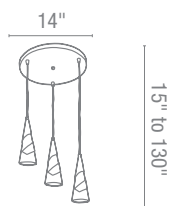

Included 6ft of Clear Cord

CETL Dry

Dia 4" x H 19"

50501 Onyx Steel Wrap Pendant

1Lt x 60w B10 (E-12 Candelabra Base)

Finish BS Glass OPL

Included 10ft of Clear Cord

CUL Dry

Dia 3" x H 8"

50525 Spartan Pendant

1Lt x 35w Halogen 120v MR16 (GU-10 Base)

Finish BS Glass CLM

Included 6ft of Clear Cord

CETL Dry

Dia 3" x H 12"

Dia 8" x H 3"