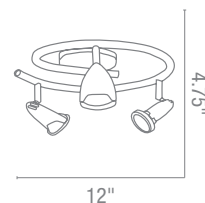

52133 Cobra Wall or Ceiling Fixture

3Lt x 50w Halogen 120v MR16 (GU-10 Base)

Finish BS

CUL Dry

52221 Mirage Cluster Spot

3Lt x 50w Halogen 120v MR16 (GU-10 Base)

Finish BRZ BS

CUL Dry