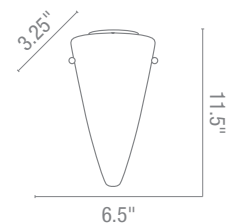

20412 Daphne Wall Sconce

1Lt x 60w B10 (E-12 Candelabra Base)

Glass FST

Included BS BB WH Knobs

CETL Dry [Fluorescent Available](#) [ADA](#)