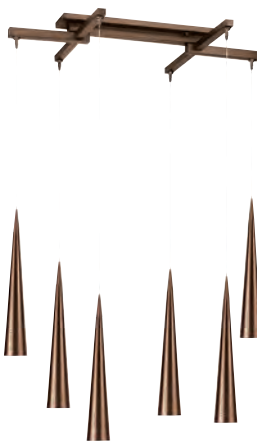

52056 Apollo 6 Light Cross Bar Pendant with Uni-Jack Plug System

6Lt x 50w Halogen 12v MR-16 (GU-5.3 Base)

Finish BRZ BS

Included 10ft Co-Axial Cable

CETL Dry