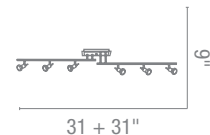

52043 Viper Semi-Flush
6Lt x 35w Halogen 120v MR16 (GU-10 Base)
Finish BS
CETL Dry