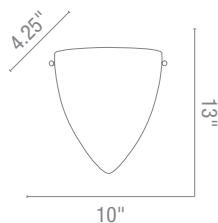

23108 Rain Italian Wall Sconce
2Lt x 60w B10 (E-12 Candelabra Base)
Glass WRD
Included BS BB WH Knobs
CETL Dry **Fluorescent Available**