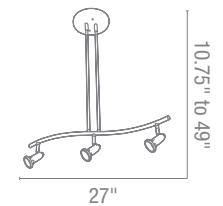

52205 Cobra Spotlight Pendant

3Lt x 50w Halogen 120v MR16 (GU-10 Base)

Finish BS

Included 6"-16"-22" Rods, Slope Adapters

Optional Rods up to 10ft

CUL Dry