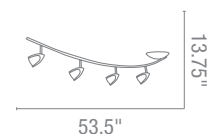

52035 Comet Ceiling Fixture
4Lt x 35w Halogen 120v MR16 (GU-10 Base)
Finish BS Glass OPL
CETL Dry