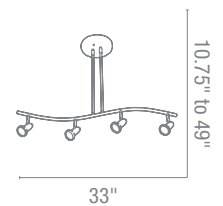

52206 Cobra Spotlight Pendant

4Lt x 50w Halogen 120v MR16 (GU-10 Base)

Finish BS

Included 6"-16"-22" Rods, Slope Adapters

Optional Rods up to 10ft

CUL Dry