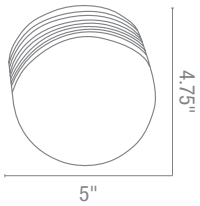

20337 MicroMoon Ceiling or Wall Fixture

1Lt x 13w Self Ballasted Lamp (GU-24 Base)

Finish BRZ SAT Glass FST

CUL Wet **Fluorescent Available**

Vega Flushmount

Finish WH Glass OPL

CUL Damp **Fluorescent Available**

20656 W 8" x 8" H 5" (small)

1Lt x 100w A19 (E-26 Medium Base)

20657 W 11" x 11" H 5.75" (medium)

2Lt x 60w A19 (E-26 Medium Base)

20658 W 14" x 14" H 6.5" (large)

3Lt x 60w A19 (E-26 Medium Base)

63951 Nido Wall or Ceiling Fixture

1Lt x 100w Halogen 120v J78 (T-3 Base)

Finish MC ORB Glass FST

CETL Dry

63953 Nido Wall or Ceiling Fixture

3Lt x 100w Halogen 120v J78 (T-3 Base)

Finish MC ORB Glass FST

CETL Dry