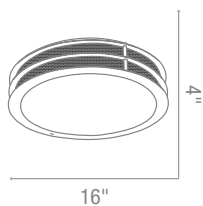

50131 Iron Flushmount

2Lt x 75w A19 (E-26 Medium Base)

Finish BS Glass FST

CETL Damp **Fluorescent Available**