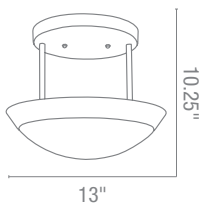

20638 Cobalt Semi-Flush

2Lt x 60w A19 (E-26 Medium Base)

Finish BS ORB Glass OPL

Optional Slope Adapters

CUL Dry **Fluorescent Available**