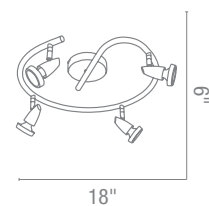

52222 Mirage "G" Cluster Spot

4Lt x 50w Halogen 120v MR16 (GU-10 Base)

Finish BRZ BS

CUL Dry