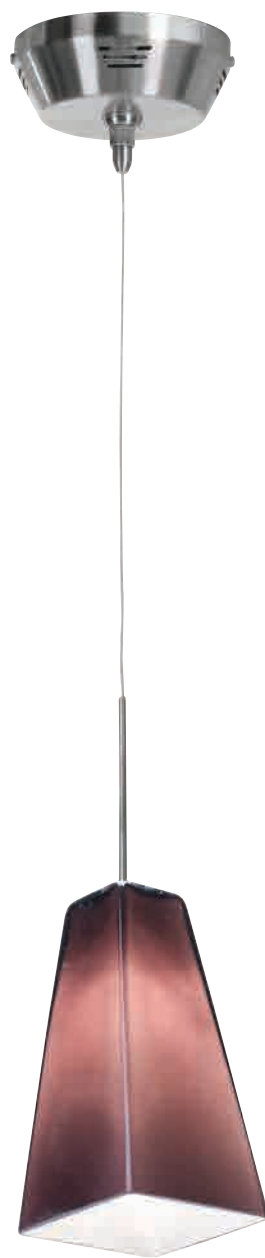

23210 Plum Single Pendant with Uni-Jack Plug System

1Lt x 35w Halogen 12v JC (GY6.35 Base)

Finish BS Glass PLM

Included 10ft Co-Axial Cable

CETL Dry