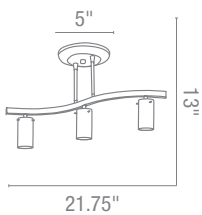

63903 Classical Semi-Flush

3Lt x 40w Halogen 120v JCD (G-9 Base)

Finish CH MC ORB **Glass** AMB COB OPL

Included Slope Adapters

CETL Dry