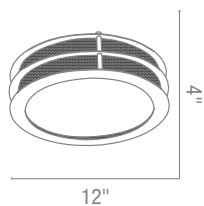

50073 Dia 19" H 4.75"

1Lt x 150w Halogen 120v J118 (T-3 Base)

50130 Iron Flushmount

1Lt x 100w A19 (E-26 Medium Base)

Finish BS Glass FST

CETL Damp **Fluorescent Available**

50131 Iron Flushmount

2Lt x 75w A19 (E-26 Medium Base)