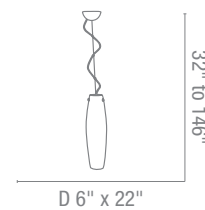

1Lt x 150w Halogen 120v J78 (T-3 Base)

Finish BS Glass 8CL

Included 6"-16"-22" Rods, Slope Adapter

Optional Rods up to 10ft

CETL Dry

50441 Dia 13.5" H 12" to 50" (small)

1Lt x 150w Halogen 120v J78 (T-3 Base)

Included 10ft of Cable & Cord

CUL Dry

50340 Lei Cable Pendant

1Lt x 100w A19 (E-26 Medium Base)

Finish BS **Glass** WHT

Included 10ft of Cable & Cord

CETL Dry

23905 Astor Pendant