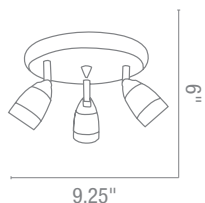

52106 Spot Spotlight Cluster

3Lt x 50w Halogen 120v MR16 (GU-10 Base)

Finish BS Glass BLU FST

CETL Dry