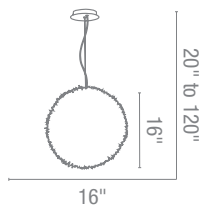

23633 Matalica Cable Pendant

1Lt x 75w Halogen 120v JCD (G-9 Base)

Finish CBS

Included 10ft of Cable & Cord

CETL Dry

Phoebe Cable Pendant

Finish BS Glass CLR

Included 10ft of Cable & Cord

CETL Damp

50104 L 20" W 6.5" H 12" to 120"

1Lt x 150w Halogen 120v J118 (T-3 Base)

50105 L 30" W 8.5" H 12" to 120"

1Lt x 200w Halogen 120v J118 (T-3 Base)