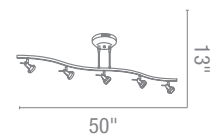

52043 Viper Semi-Flush
6Lt x 35w Halogen 120v MR16 (GU-10 Base)
Finish BS
CETL Dry

52226 Mirage Semi-Flush
6Lt x 50w Halogen 120v MR16 (GU-10 Base)
Finish BRZ BS
CUL Dry

63013ET Versahl Low Voltage Spotlight Semi-Flush
3Lt x 50w Halogen 12v MR-16 (GU-5.3 Base)
Finish BCHR MC
Included Slope Adapters
CETL Dry

63014ET Versahl Low Voltage Spotlight Semi-Flush
5Lt x 50w Halogen 12v MR-16 (GU-5.3 Base)
Finish BCHR
Included Slope Adapters
CETL Dry