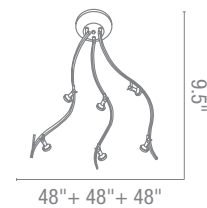

63036ET Versahl Low Voltage Ceiling or Wall Mountable Offset Spotlight Rail
6Lt x 35w Halogen 12v MR-16 (GU-5.3 Base)
Finish BCHR MC
CETL Dry