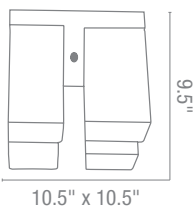

20735 Turin Flushmount

4Lt x 60w A19 (E-26 Medium Base)

Finish BS ORB Glass ASC OPL

CUL Damp Fluorescent Available