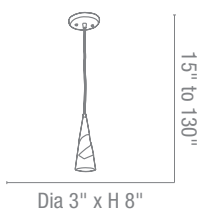

Included 6ft of Clear Cord

CETL Dry

Dia 4" x H 19"

50501 Onyx Steel Wrap Pendant

1Lt x 60w B10 (E-12 Candelabra Base)

Finish BS Glass OPL

Included 10ft of Clear Cord

CUL Dry