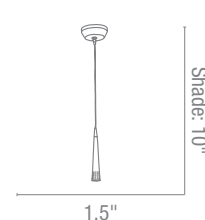

52061 Apollo Lady Finger Single Pendant with Uni-Jack Plug System

1Lt x 20w Halogen 12v MR-11 (G-4 Base)

Finish BRZ BS

Included 10ft Co-Axial Cable

CETL Dry

52058 Apollo 8 Light Cross Bar Pendant with Uni-Jack Plug System

8Lt x 50w Halogen 12v MR-16 (GU-5.3 Base)

Finish BRZ BS

Included 10ft Co-Axial Cable

CETL Dry