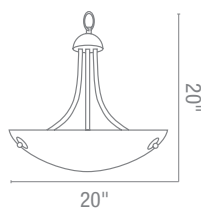

26004 Aspire Pendant

3Lt x 60w A19 (E-26 Medium Base)

Finish SAT RU **Glass** ALB

Included 5ft Chain & 10ft Wire
CUL Dry **Fluorescent Available**