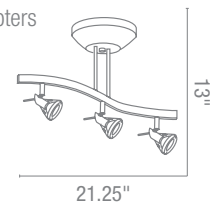

63013ET Versahl Low Voltage Spotlight Semi-Flush
3Lt x 50w Halogen 12v MR-16 (GU-5.3 Base)
Finish BCHR MC
Included Slope Adapters
CETL Dry

63014ET Versahl Low Voltage Spotlight Semi-Flush
5Lt x 50w Halogen 12v MR-16 (GU-5.3 Base)
Finish BCHR
Included Slope Adapters
CETL Dry