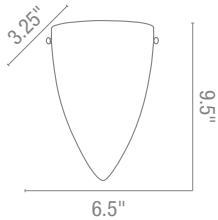

23204 Safari Italian Art Glass Wall Sconce

2Lt x 60w B10 (E-12 Candelabra Base)

Glass AMZ LAV SLA

Included BS BB WH Knobs

CUL Dry [Fluorescent Available](#) [ADA](#)