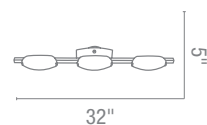

3Lt x 40w Halogen 120v JCD (G-9 Base)

Finish CH MC ORB **Glass** OPL

Included Slope Adapters

CETL Dry

63960 Nido Wall & Vanity

3Lt x 100w Halogen 120v J78 (T-3 Base)

Finish MC ORB Glass FST

CETL Dry