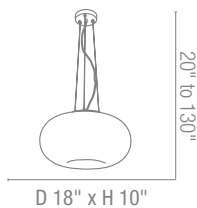

50955 Nickel Aircraft Cable Pendant

3Lt x 60w B10 (E-12 Candelabra Base)

Finish BS **Glass fully enclosed** OPL

Included 10ft of Cable & Cord

CETL Dry **Fluorescent Available**

50944 Nickel Aircraft Cable Pendant