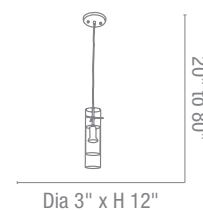

Dia 3" x H 8"

50525 Spartan Pendant

1Lt x 35w Halogen 120v MR16 (GU-10 Base)

Finish BS Glass CLM

Included 6ft of Clear Cord

CETL Dry

Dia 3" x H 12"

Dia 8" x H 3"