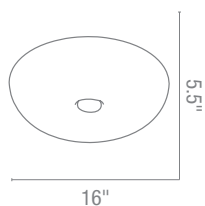

50066 Nickel Flushmount

3Lt x 40w Halogen 120v JCD (G-9 Base)

Finish BS **Glass** OPL

CETL Dry **Fluorescent Available**

Luna Flushmount

Finish BS **Glass** OPL

CETL Damp **Fluorescent Available**

50069 Dia 13.5" **H** 3" (small)

1Lt x 150w Halogen 120v J118 (T-3 Base)

50070 Dia 17.25" **H** 4.3" (large)

1Lt x 150w Halogen 120v J118 (T-3 Base)