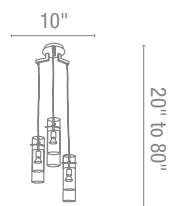

Dia 3" x H 12"

50526 Spartan Pendant

3Lt x 35w Halogen 120v MR16 (GU-10 Base)

Finish BS Glass CLM

Included 6ft of Clear Cord

CETL Dry