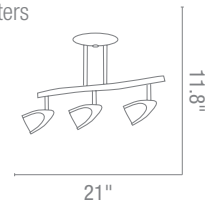

52030 Comet Semi-Flush

3Lt x 35w Halogen 120v MR16 (GU-10 Base)

Finish BS **Glass** OPL

Optional Slope Adapters

CETL Dry