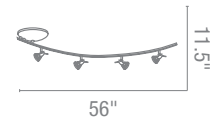

63024ET Versahl Low Voltage Ceiling Mountable Offset Spotlight Arm

4Lt x 50w Halogen 12v MR-16 (GU-5.3 Base)

Finish BCHR MC

CETL Dry