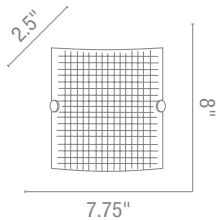

62054 Radon Wall Sconce

1Lt x 100w Halogen 120v J118 (T-3 Base)

Finish BS **Glass** CKF

CETL Dry **Fluorescent Available** [ADA](#)

ORB Oil Rubbed Bronze Finish