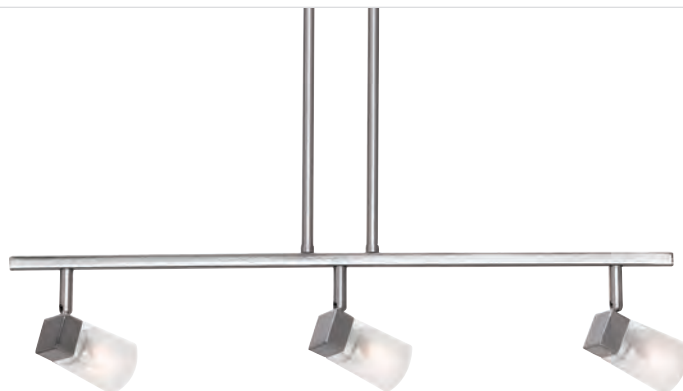

52143 Ryan Semi-Flush or Pendant

3Lt x 40w Halogen 120v JCD (G-9 Base)

Finish BS **Glass** FCL

Included 6"-6"-22" Rods

Optional Rods up to 10ft, Slope Adapter

CUL Dry