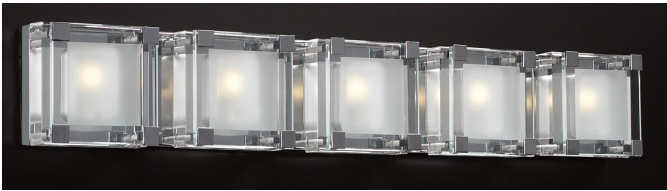

contemporary *elegance*

18145

CORTEO

Width: 33.5"

Height: 5.25"

Glass: Clear

Lamp: 5 x 40W - 120V - G9 (included)

Finish: PC