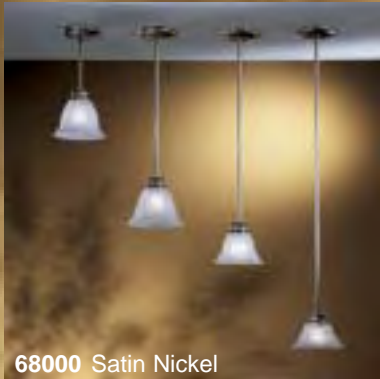

# SOLO PENDANTS

68000 EB/3 - 1 Light

68000 EB/1 - 1 Light

68000 EB/2 - 1 Light

68000 EB/4 - 1 Light

68000 Sand White

68000 Satin Nickel

Versatile task light pendants with alabaster glass in English Bronze (EB), Satin Nickel (SN) and Sand White (SW). All pendants adjust from 7" to 45" in height. Eight size options in one SKU. Suffix the glass type number when ordering.