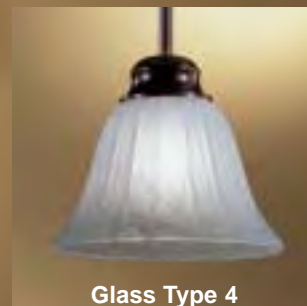

68000 EB/4 - 1 Light

Glass Type 4