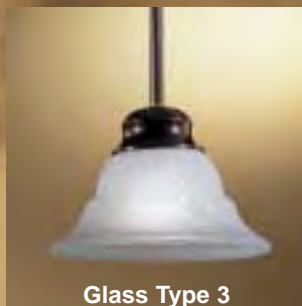

68000 EB/4 - 1 Light

Glass Type 3