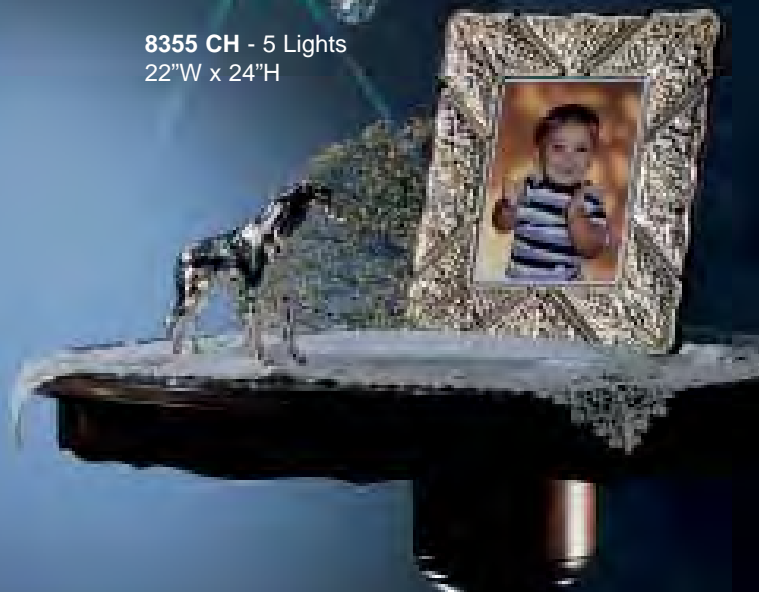

RIALTO

CONTEMPORARY

Suffix finish code when ordering:

- CH Chrome
- GP Gold Plated