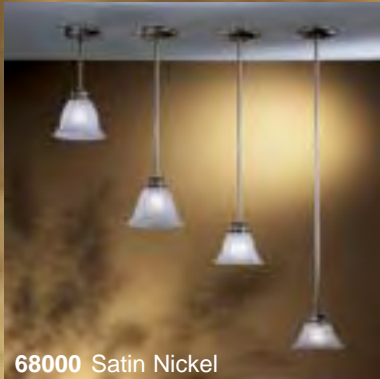

Suffix finish code when ordering:

ABR Antique Brass
EB English Bronze
G Gold
PTR Pewter

SOLO PENDANTS

68000 EB/3 - 1 Light

68000 EB/1 - 1 Light

68000 EB/2 - 1 Light

68000 EB/4 - 1 Light

68000 Sand White

68000 Satin Nickel

Versatile task light pendants with alabaster glass in English Bronze (EB), Satin Nickel (SN) and Sand White (SW). All pendants adjust from 7" to 45" in height. Eight size options in one SKU. Suffix the glass type number when ordering.