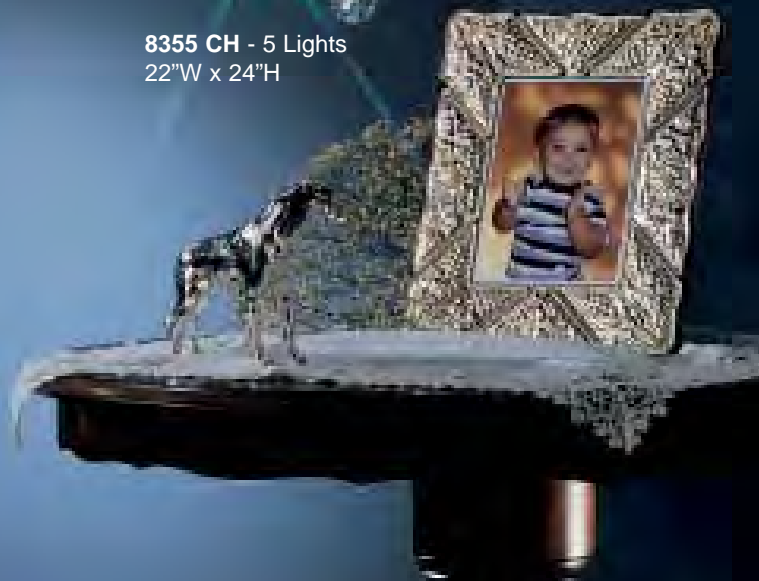

RIALTO

CONTEMPORARY

Suffix finish code when ordering:

- CH Chrome
- GP Gold Plated