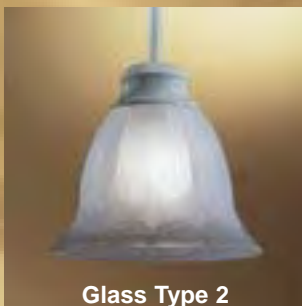

Glass Type 2