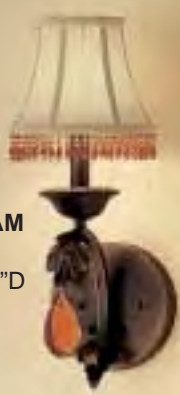

ASHEVILLE VANITY LIGHTS

92211 CPB OAM
1 Light
6"W x 16"H x 8"D