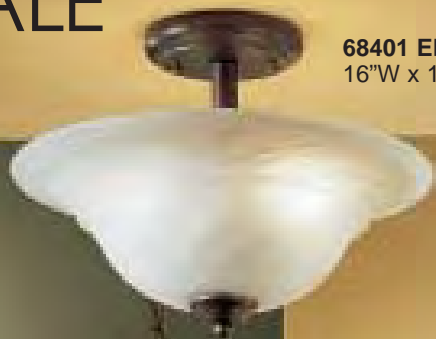

GLENDALE

ENGLISH BRONZE

68402 EB - 1 Light
16"W x 9"H