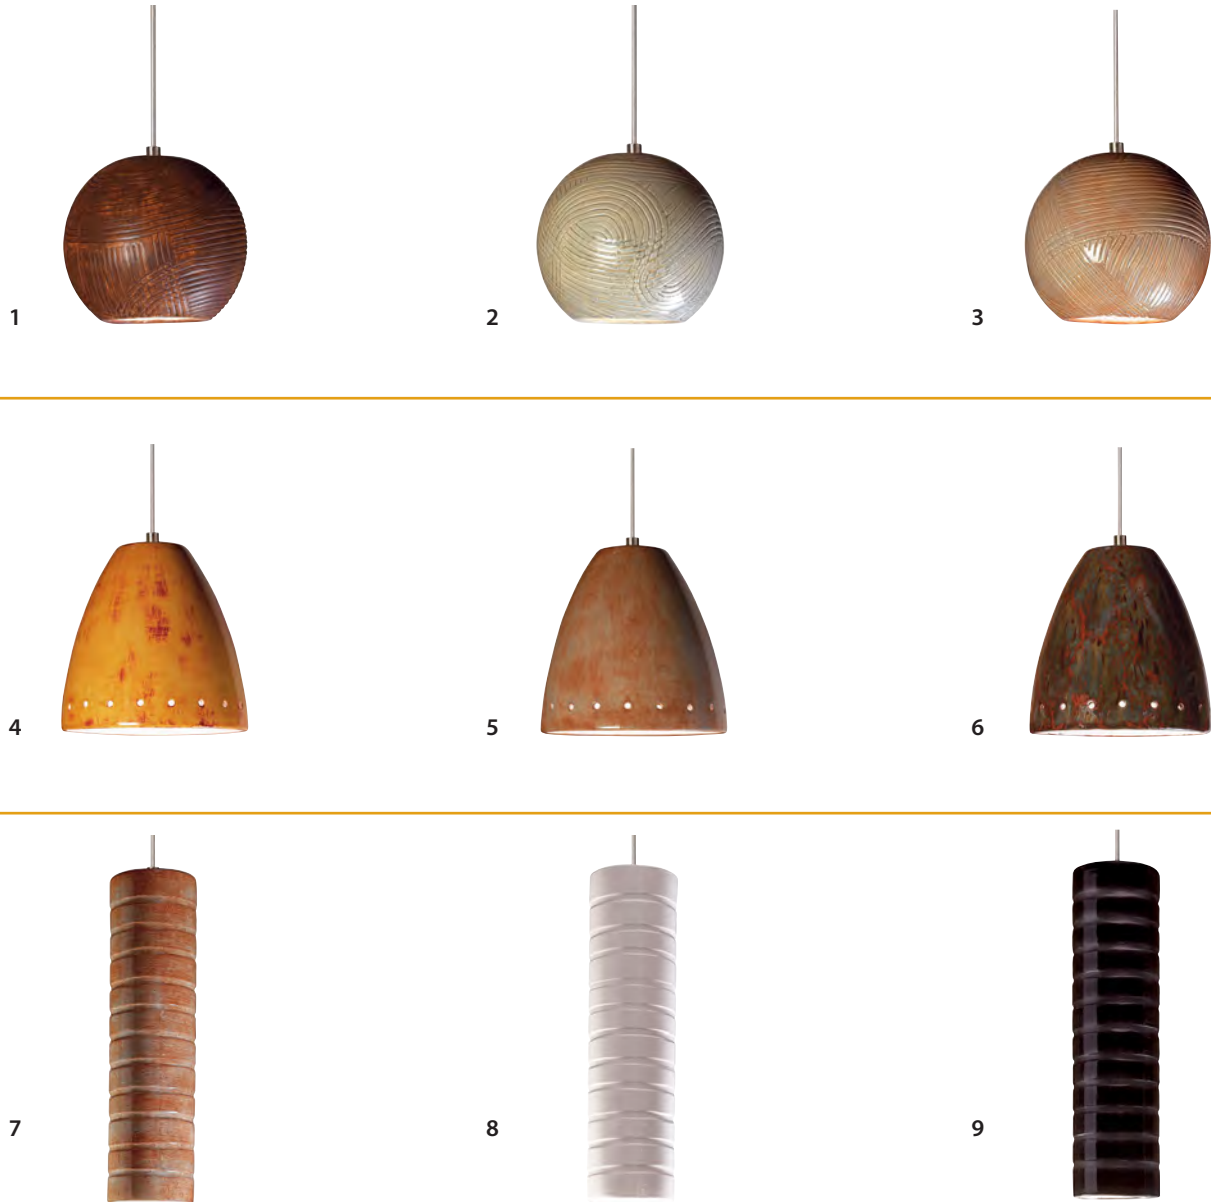

The Studio Collection

The Studio Collection

Available Options* (Add code for desired option to fixture item #)

Item#	Product Title (Name)	W	x	H	Std. Lamping (Includes canopy & bulb)	LED	No Mono Canopy	3-Pt Canopy
						LED-MR16	-X	LVC3R-BN
1	LVMP01-BT Twine Mini Pendant Butternut	5.5	5	5	1-35W, MR16 Halogen	•	•	•
2	LVMP01-SG Twine Mini Pendant Sagebrush	5.5	5	5	1-35W, MR16 Halogen	•	•	•
3	LVMP01-SP Twine Mini Pendant Spice	5.5	5	5	1-35W, MR16 Halogen	•	•	•
4	LVMP02-DB Realm Mini Pendant Desert Blaze	6	6	6	1-35W, MR16 Halogen	•	•	•
5	LVMP02-SP Realm Mini Pendant Spice	6	6	6	1-35W, MR16 Halogen	•	•	•
6	LVMP02-RF Realm Mini Pendant Rainforest	6	6	6	1-35W, MR16 Halogen	•	•	•
7	LVMP03-SP Strata Mini Pendant Spice	3.25	12	12	1-35W, MR16 Halogen	•	•	•
8	LVMP03-WG Strata Mini Pendant White Gloss	3.25	12	12	1-35W, MR16 Halogen	•	•	•
9	LVMP03-BG Strata Mini Pendant Black Gloss	3.25	12	12	1-35W, MR16 Halogen	•	•	•

*See Options Legend on page 18. Measurements are in inches. Fixture numbers are for **glazed finish** as shown—you will need to change the color code to indicate the desired glaze; contact us for custom requests.