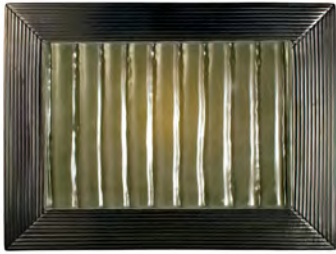

The reFusion Collection

1