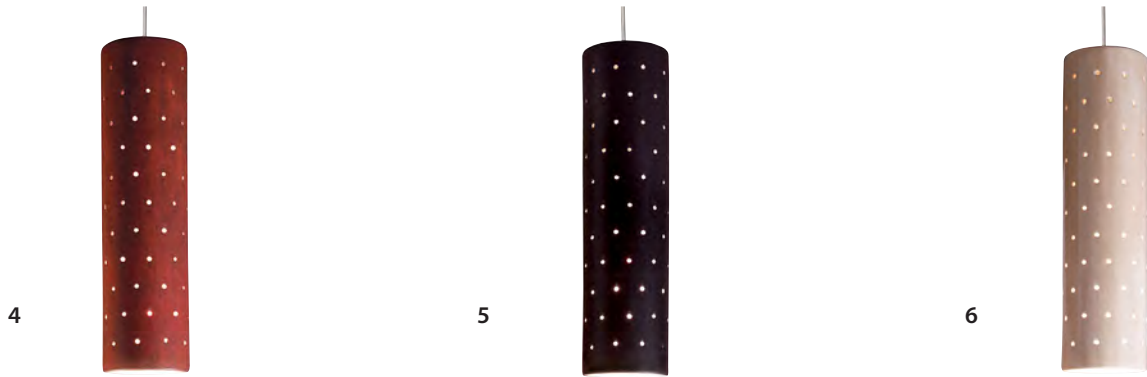

*See Options Legend on page 18. Measurements are in inches. Fixture numbers are for **glazed finish** as shown—you will need to change the color code to indicate the desired glaze; contact us for custom requests.