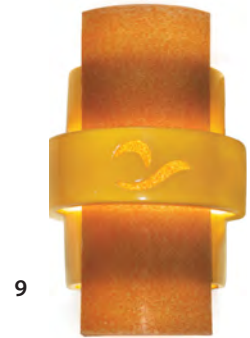

The reFusion Collection

Available Option (Add code to fixture item #)

Item#	Product Title (Name)	W	x	H	x	D	Std. Lamping	Fluorescent	Outdoor / Wet Location		
								CFL13	WET	WETST	WETL
1	RE119-GM-TG Flare Wall Sconce Gunmetal and Tangelo	5.5		11.75		4	1- 60W Candelabra	•	•		
2	RE119-SG-MS Flare Wall Sconce Sagebrush and Moss	5.5		11.75		4	1- 60W Candelabra	•	•		
3	RE119-DB-FR Flare Wall Sconce Desert Blaze and Fire	5.5		11.75		4	1- 60W Candelabra	•	•		
4	RE120-PJ-MSH Lava Wall Sconce Plum Jam and Multi Sapphire	5.5		11.75		3.5	1- 60W Candelabra	•	•		
5	RE120-MR-FR Lava Wall Sconce Matador Red and Fire	5.5		11.75		3.5	1- 60W Candelabra	•	•		
6	RE120-SS-MAB Lava Wall Sconce Sandstorm and Multi Amber	5.5		11.75		3.5	1- 60W Candelabra	•	•		
7	RE121-WG-LM South Beach Wall Sconce White Gloss and Lime	7.5		11.5		5	1- 60W Candelabra	•	•		
8	RE121-TC-WF South Beach Wall Sconce Teal Crackle and White Frost	7.5		11.5		5	1- 60W Candelabra	•	•		
9	RE121-SY-TG South Beach Wall Sconce Sunflower Yellow and Tangelo	7.5		11.5		5	1- 60W Candelabra	•	•		

*See Options Legend on page 8. Measurements are in inches. Includes **glazed finish** as shown; contact us for custom requests.