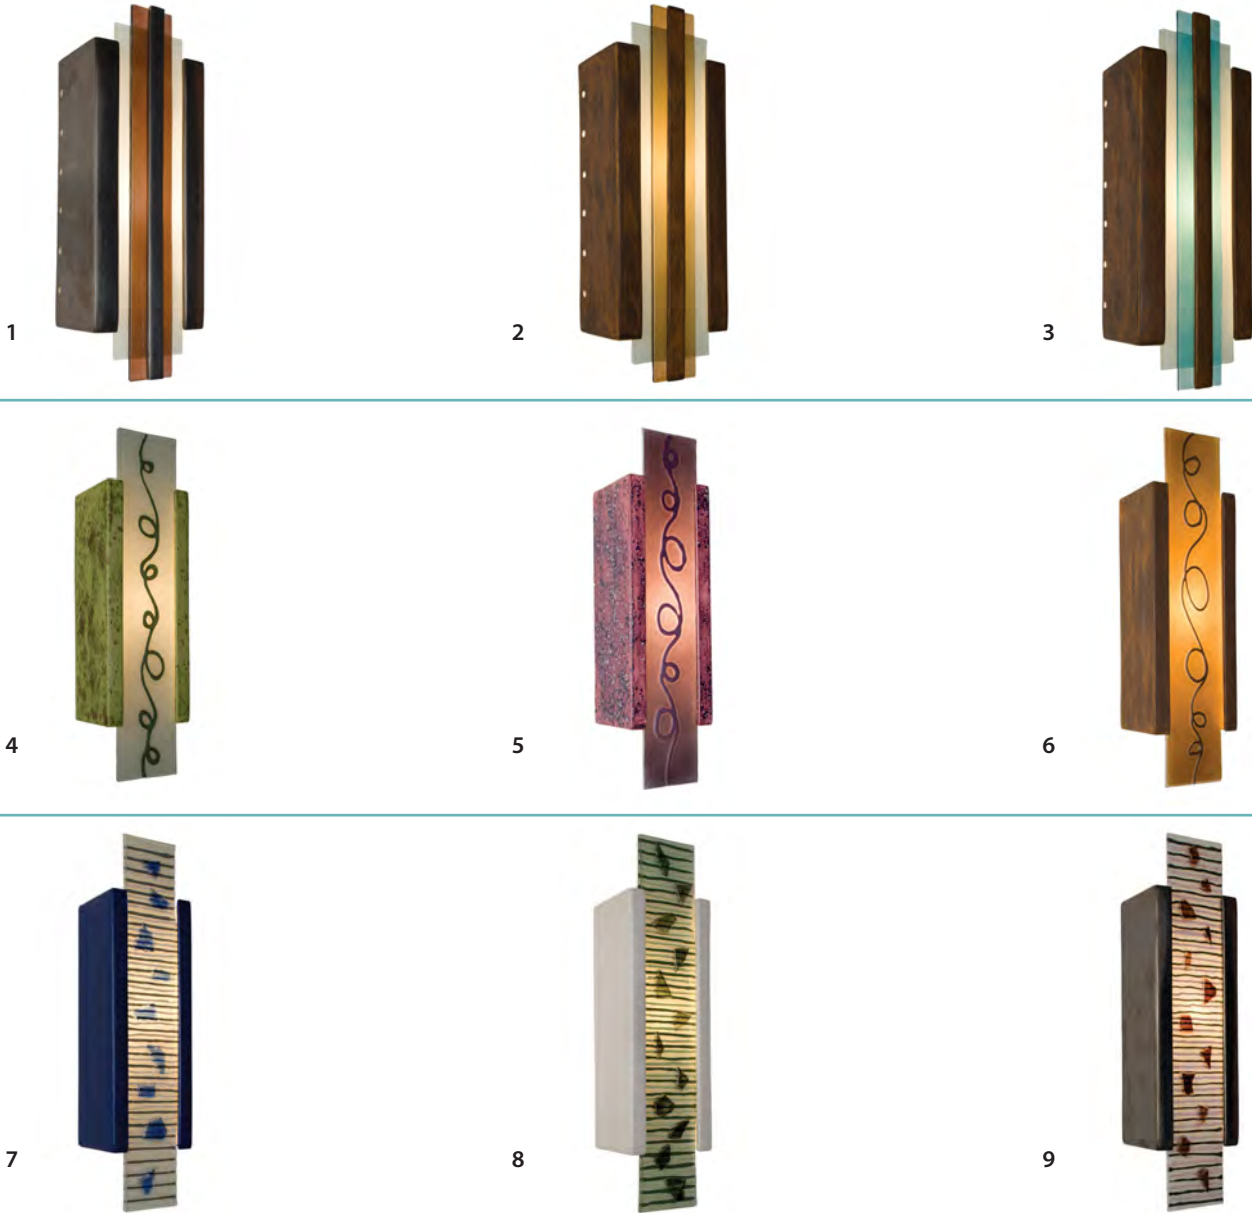

The reFusion Collection

Available Option (Add code to fixture item #)

Item#	Product Title (Name)	W	x	H	x	D	Std. Lamping	Fluorescent	Outdoor / Wet Location		
								CFL13	WET	WETST	WETL
1	RE113-GM-RW Empire Wall Sconce Gunmetal and Rosewood	6.5	18	4.5	1-60W	Candelabra	•	•			
2	RE113-BT-CM Empire Wall Sconce Butternut and Caramel	6.5	18	4.5	1-60W	Candelabra	•	•			
3	RE113-BT-TQ Empire Wall Sconce Butternut and Turquoise	6.5	18	4.5	1-60W	Candelabra	•	•			
4	RE114-PS-CL Squiggle Wall Sconce Pistachio and Clover	4.25	15.5	3.25	1-60W	Candelabra	•	•			
5	RE114-PJ-AM Squiggle Wall Sconce Plum Jam and Amethyst	4.25	15.5	3.25	1-60W	Candelabra	•	•			
6	RE114-BT-CM Squiggle Wall Sconce Butternut and Caramel	4.25	15.5	3.25	1-60W	Candelabra	•	•			
7	RE115-CB-MSH Zen Garden Wall Sconce Cobalt Blue and Multi Sapphire	4.25	15.5	3.25	1-60W	Candelabra	•	•			
8	RE115-WG-MSW Zen Garden Wall Sconce White Gloss and Multi Seaweed	4.25	15.5	3.25	1-60W	Candelabra	•	•			
9	RE115-GM-MRW Zen Garden Wall Sconce Gunmetal and Multi Rosewood	4.25	15.5	3.25	1-60W	Candelabra	•	•			

*See Options Legend on page 8. Measurements are in inches. Includes **glazed finish** as shown; contact us for custom requests.