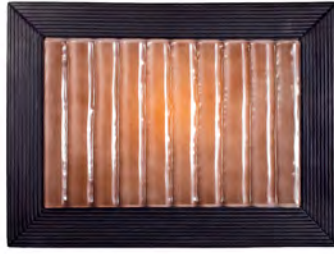

The reFusion Collection

2

The reFusion Collection

Available Option (Add code to fixture item #)

Item#	Product Title (Name)	W	x	H	x	D	Std. Lamping	Fluorescent	Outdoor / Wet Location		
								CFL13	WET	WETST	WETL
1	RE104-GM-SW Ripple Wall Sconce Gunmetal and Seaweed	15.75		11.75		4	1- 60W Candelabra	•			
2	RE104-MB-RW Ripple Wall Sconce Matte Black and Rosewood	15.75		11.75		4	1- 60W Candelabra	•			
3	RE104-BT-CM Ripple Wall Sconce Butternut and Caramel	15.75		11.75		4	1- 60W Candelabra	•			
4	RE105-BG-MSW Asia Wall Sconce Black Gloss and Multi Seaweed	14		7		3.75	1- 60W Candelabra	•	•		
5	RE105-BT-MCM Asia Wall Sconce Butternut and Multi Caramel	14		7		3.75	1- 60W Candelabra	•	•		
6	RE105-GM-AM Asia Wall Sconce Gunmetal and Amethyst	14		7		3.75	1- 60W Candelabra	•	•		
7	RE106-BT-CM Storm Wall Sconce Butternut and Caramel	14		7		3.75	1- 60W Candelabra	•			
8	RE106-BG-SW Storm Wall Sconce Black Gloss and Seaweed	14		7		3.75	1- 60W Candelabra	•			
9	RE106-CB-SH Storm Wall Sconce Cobalt Blue and Sapphire	14		7		3.75	1- 60W Candelabra	•			

*See Options Legend on page 8. Measurements are in inches. Includes **glazed finish** as shown; contact us for custom requests.