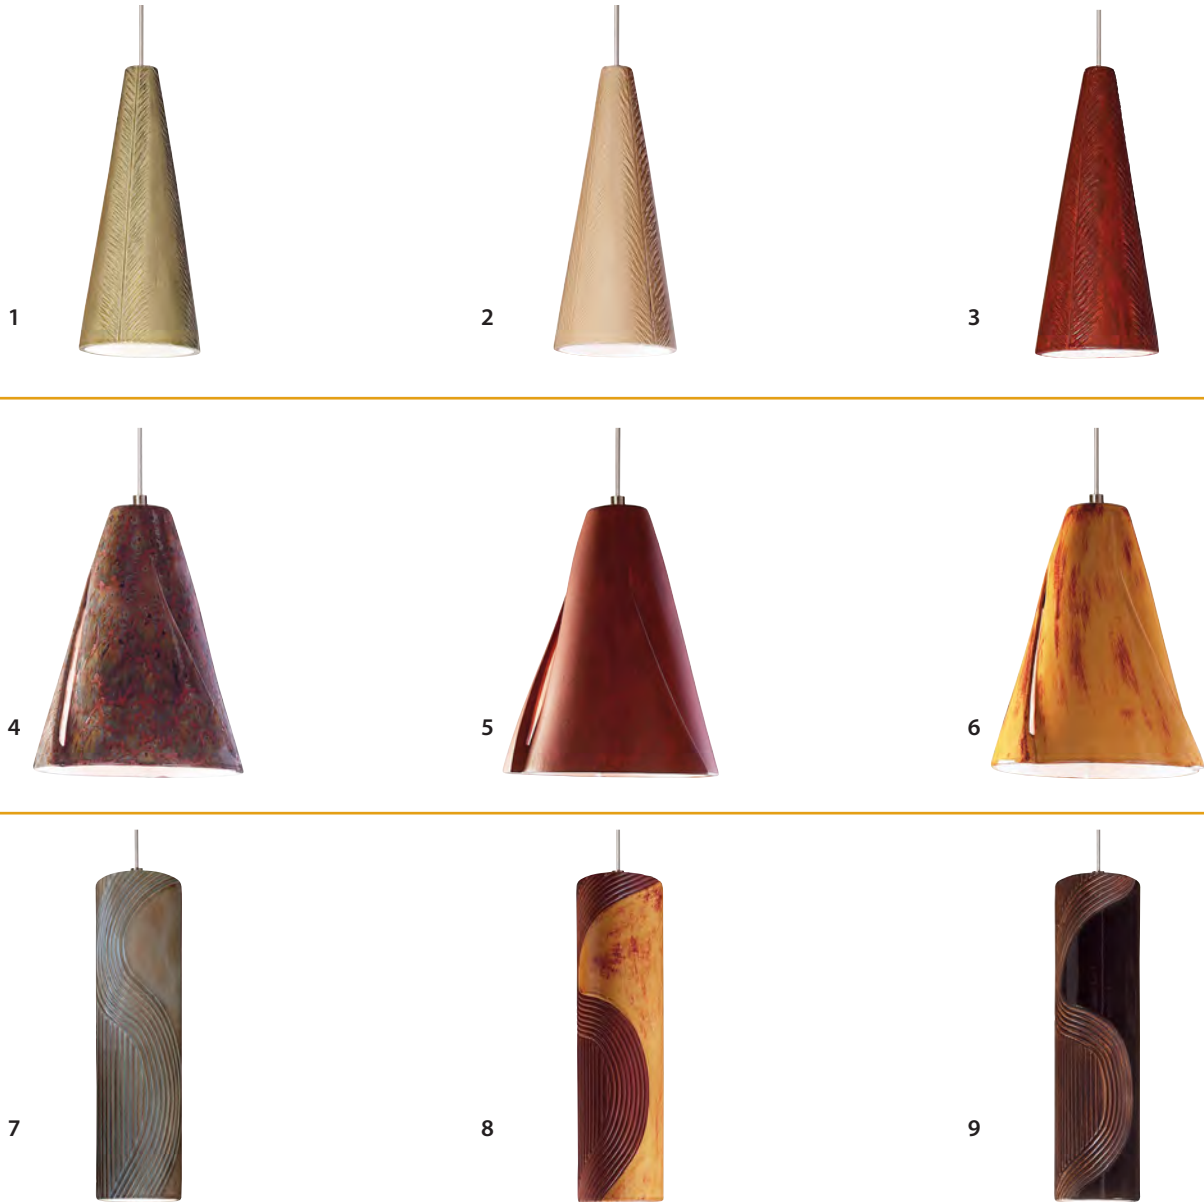

*See Options Legend on page 18. Measurements are in inches. Fixture numbers are for **glazed finish** as shown—you will need to change the color code to indicate the desired glaze; contact us for custom requests.