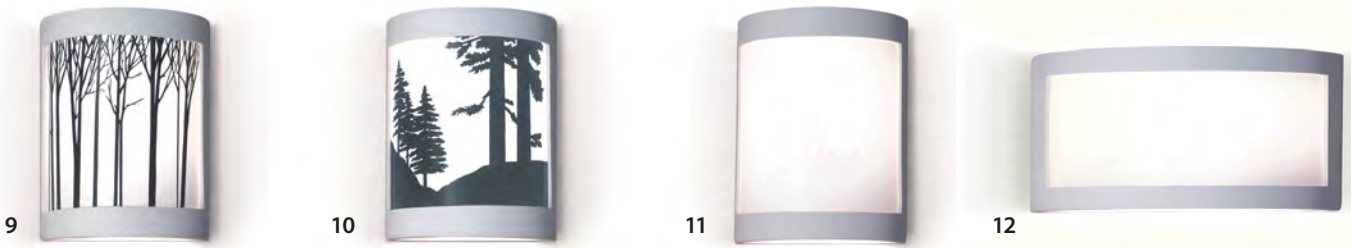

The Silhouette Collection

Available Options* (Add code for desired option to fixture item #)

Item#	Product Title (Name)	W	x	H	x	D	Std. Lamping	Fluorescent	Outdoor/Wet Location			Diffuser	Custom Silhouette Image
								CFL26	WET	WETST	WETL	DIF	CSTSI
1	F200A Hanama Bay Wall Sconce	7.75		10.25		4	1-13W Compact Fluorescent	•			•		
2	F200B Twin Palms Wall Sconce	7.75		10.25		4	1-13W Compact Fluorescent	•			•		
3	F200C Bay Harbor Wall Sconce	7.75		10.25		4	1-13W Compact Fluorescent	•			•		
4	F200D Happy Wall Sconce	7.75		10.25		4	1-13W Compact Fluorescent	•			•		
5	F200E Konishi Wall Sconce	7.75		10.25		4	1-13W Compact Fluorescent	•			•		
6	F200F Somerset Wall Sconce	7.75		10.25		4	1-13W Compact Fluorescent	•			•		
7	F200G Cheyenne Wall Sconce	7.75		10.25		4	1-13W Compact Fluorescent	•			•		
8	F200H Lone Wolf Wall Sconce	7.75		10.25		4	1-13W Compact Fluorescent	•			•		
9	F200I Ansel Wall Sconce	7.75		10.25		4	1-13W Compact Fluorescent	•			•		
10	F200J Crestline Wall Sconce	7.75		10.25		4	1-13W Compact Fluorescent	•			•		
11	F200 Lucidity Wall Sconce	7.75		10.25		4	1-13W Compact Fluorescent	•			•	•	
12	F300 Translucency Wall Sconce	14.25	7			4	1-13W Compact Fluorescent	•			•	•	

*See Options Legend on page 34. Measurements are in inches. Includes frame finished in **white satin** (as shown). See page 67 for custom finishes and decorations.