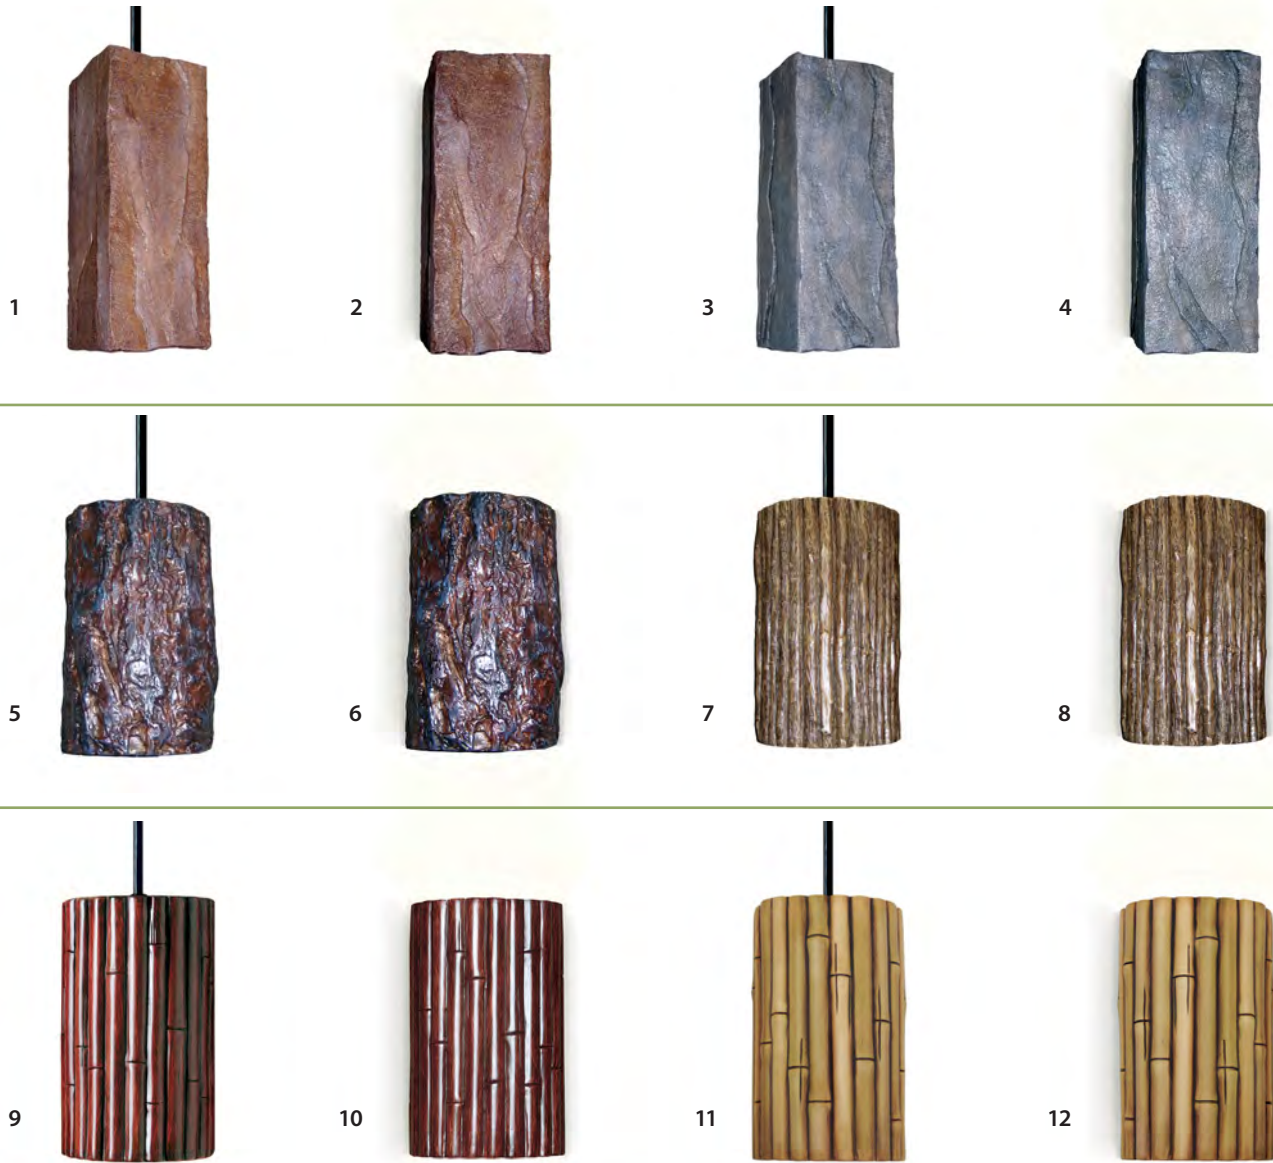

The Nature Collection

Available Options* (Add code for desired option to fixture item #)

Item#	Product Title (Name)	W x H x D	Std. Lamping	Fluorescent		Halogen	Outdoor/Wet Location			Diffuser		Pendant	
				CFL13	CFL26	HAL	WET	WETST	WETL	DIF	WCC	BCC	
1	PN18011-BR Stone Pendant Brown	4.25 11	1-100W Med. Base	•	•							•	•
2	N18031-BR Stone Wall Sconce Brown	4.25 11 4	1-100W Med. Base	•	•	•	•	•					
3	PN18011-GR Stone Pendant Grey	4.25 11	1-100W Med. Base	•	•							•	•
4	N18031-GR Stone Wall Sconce Grey	4.25 11 4	1-100W Med. Base	•	•	•	•	•					
5	PN20302 Bark Pendant	6 10	1-100W Med. Base	•	•							•	•
6	N20302 Bark Wall Sconce	6 10 4	1-100W Med. Base	•	•	•	•	•					
7	PN20303 Twigs Pendant	6 10	1-100W Med. Base	•	•							•	•
8	N20303 Twigs Wall Sconce	6 10 4	1-100W Med. Base	•	•	•	•	•					
9	PN20301-CI Bamboo Pendant Cinnamon	6 9.5	1-100W Med. Base	•	•							•	•
10	N20301-CI Bamboo Wall Sconce Cinnamon	6 9.5 4	1-100W Med. Base	•	•	•	•	•					
11	PN20301-NA Bamboo Pendant Natural	6 9.5	1-100W Med. Base	•	•							•	•
12	N20301-NA Bamboo Wall Sconce Natural	6 9.5 4	1-100W Med. Base	•	•	•	•	•					

*See Options Legend on page 30. Measurements are in inches. Includes **faux finish** as shown; contact us for custom requests.