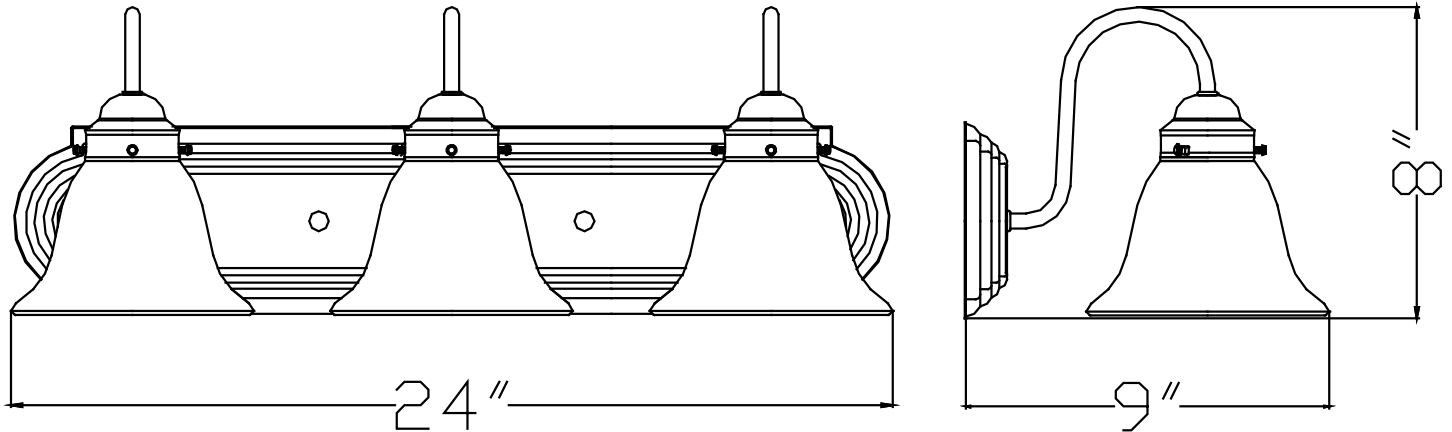

**Dimensions:**

- Width: 24"
- Height: 8"
- Extends: 9"

**Shade:** White Alabaster Glass

**Electrical:**

- Bulbs: 3 medium base 100w – not included
- Mounts up or down
- Luminaire functions as wiring compartment

**Mounting:**

- Wall mount only

**Compliance:**

-  US
- Damp Location