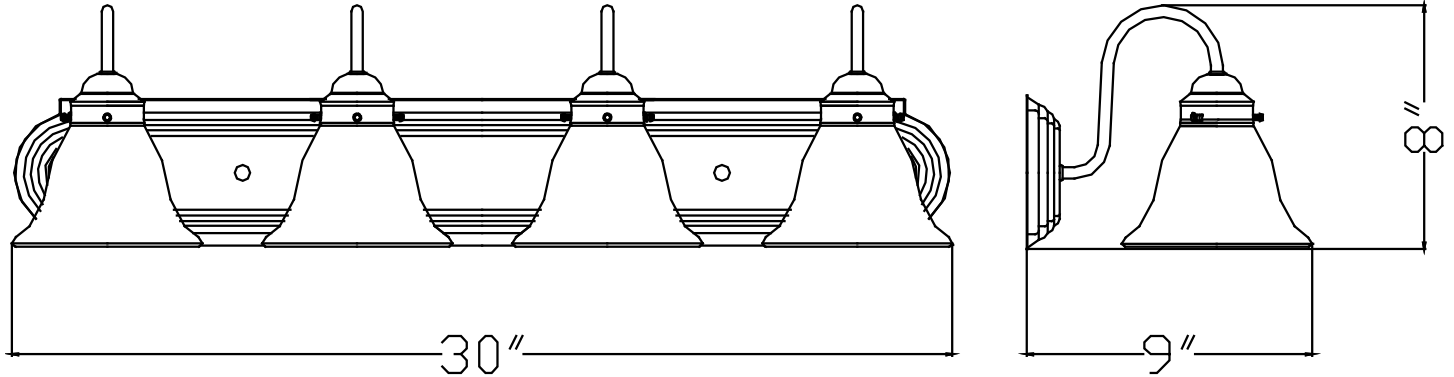

Dimensions:

- Width: 30"
- Height: 8"
- Extends: 9"

Shade: White Alabaster Glass

Electrical:

- Bulbs: 4 medium base 100w – not included
- Mounts up or down
- Luminaire functions as wiring compartment

Mounting:

- Wall mount only

Compliance:

-  US
- Damp Location