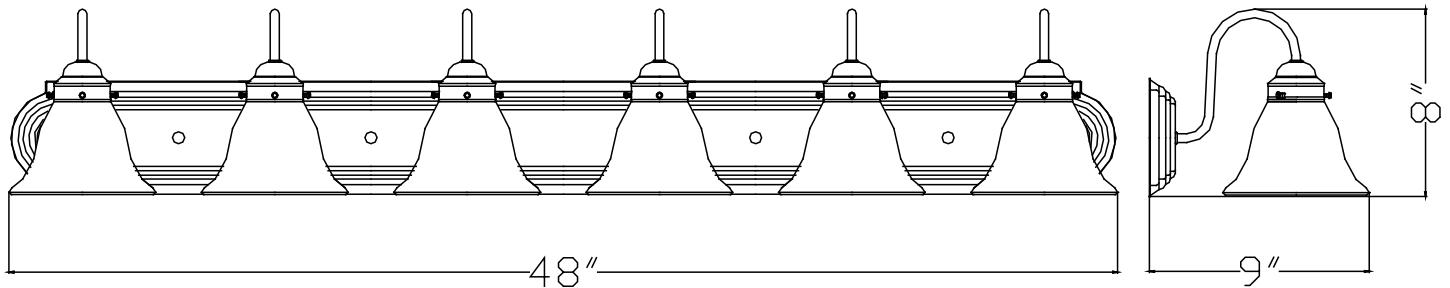

Dimensions:

- Width: 48"
- Height: 8"
- Extends: 9"

Shade: White Alabaster Glass

Electrical:

- Bulbs: 6 medium base 100w – not included
- Luminaire functions as wiring compartment

Mounting:

- Wall mount only
- Mounts up or down