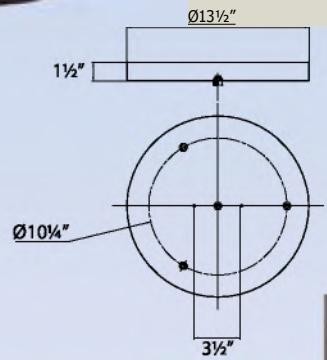

- Pendants are supplied with 10-foot cord
- Track pendant adapter optional

V2423-79©
Antique Bronze
1×13W G24q-1 Base
120V NPF Electronic Ballast
Light bulb not included

V2421-33©
Brushed Nickel
1×100W Med. Base
Light bulb not included

♻️ Energy Efficient Fluorescent