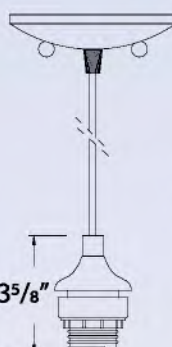

Optional Stems
V0089-33
6" Stems

Optional Stems
V0089-79
6" Stems

V0090-79
12" Stems