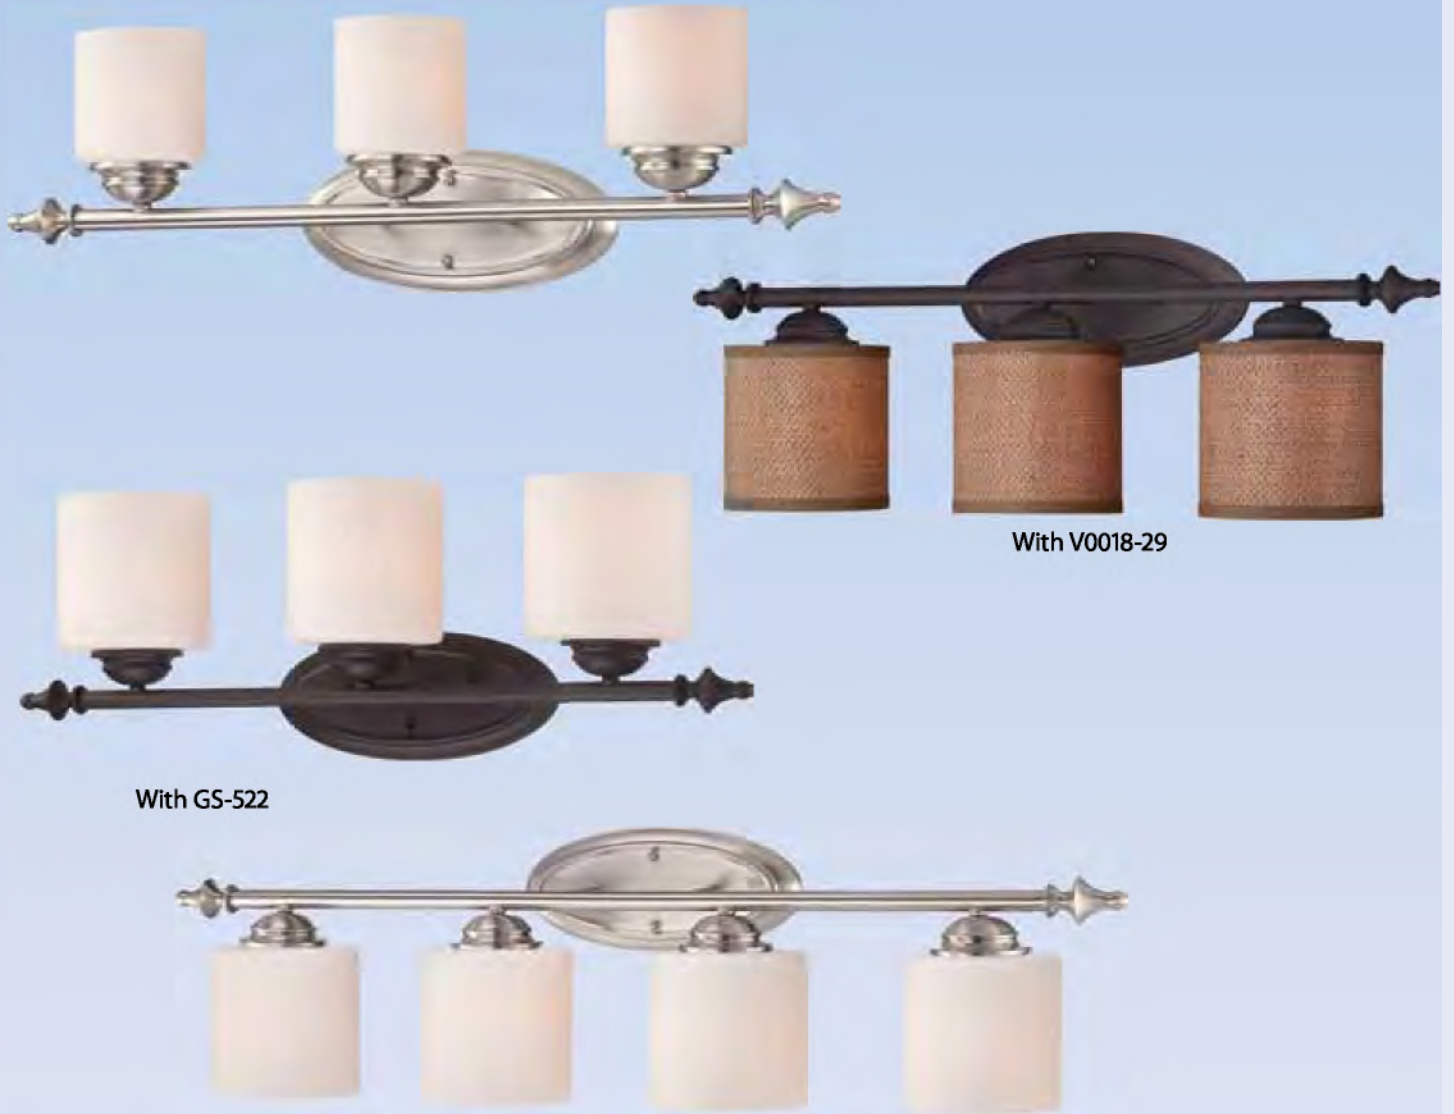

Bernhard

With V0018-29

With GS-522

⇕ Mount Up or Down