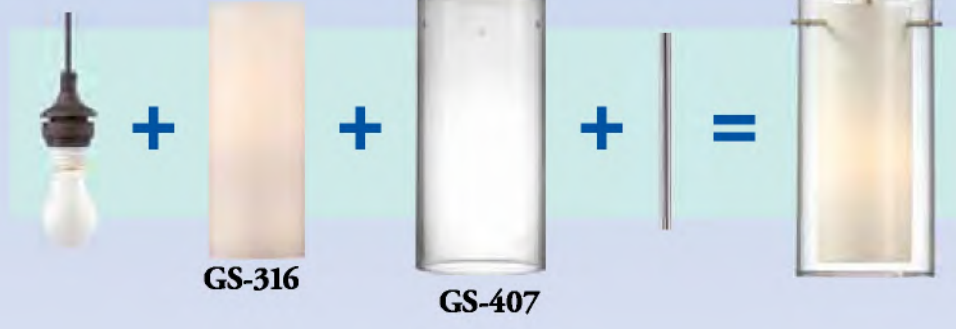

V2421-79©
Antique Bronze
1x100W Med. Base
Light bulb not included

V2421-33©
Brushed Nickel
1x100W Med. Base
Light bulb not included