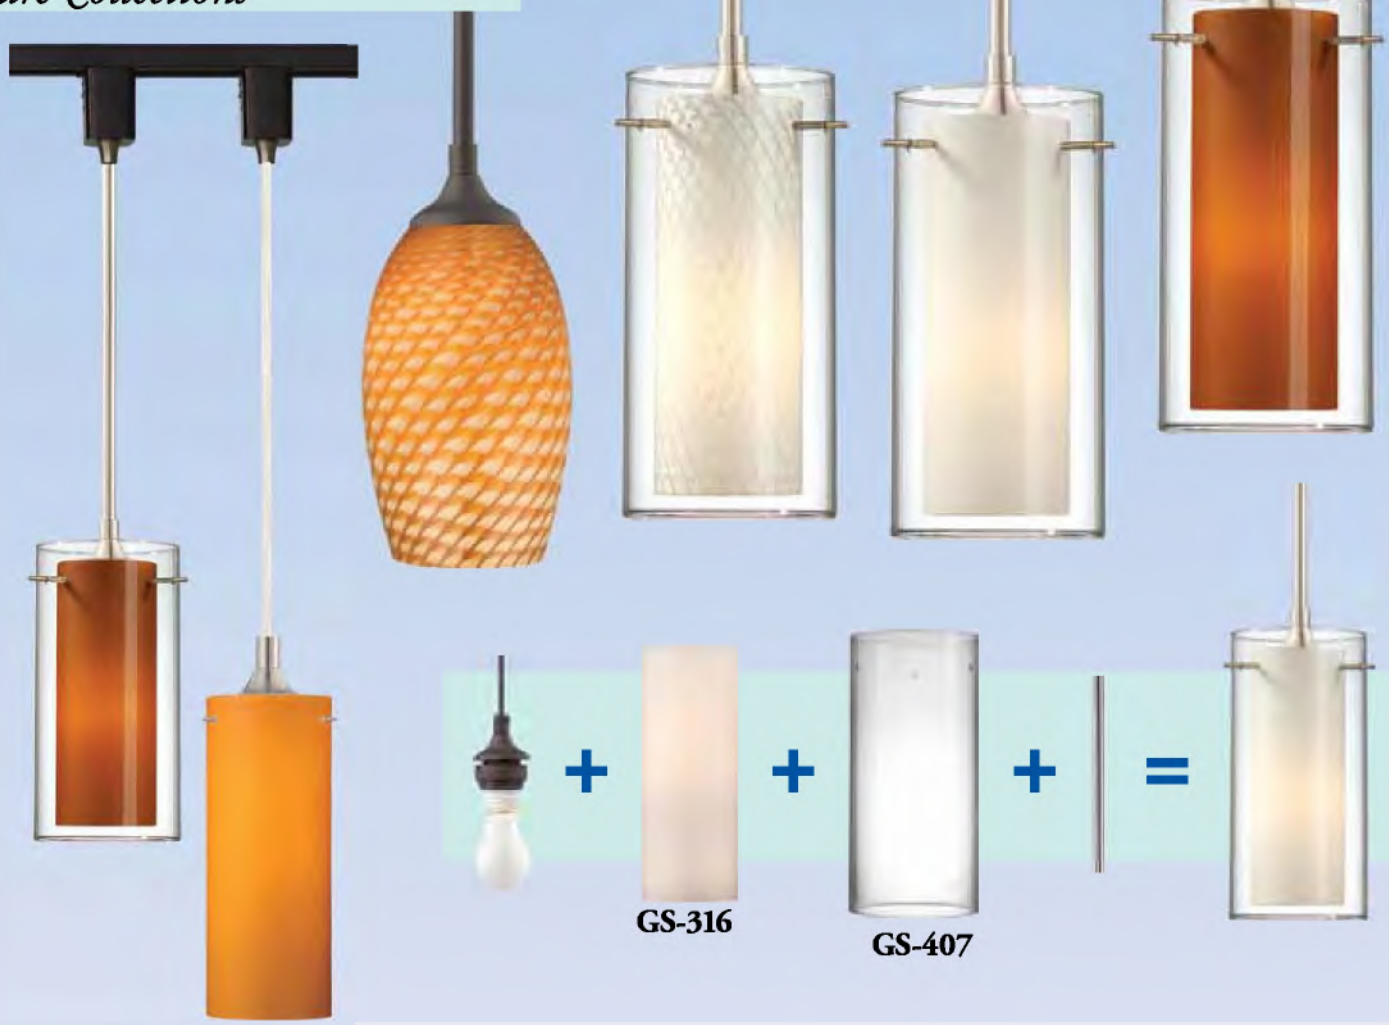

V2421-79©
Antique Bronze
1x100W Med. Base
Light bulb not included

V2421-33©
Brushed Nickel
1x100W Med. Base
Light bulb not included