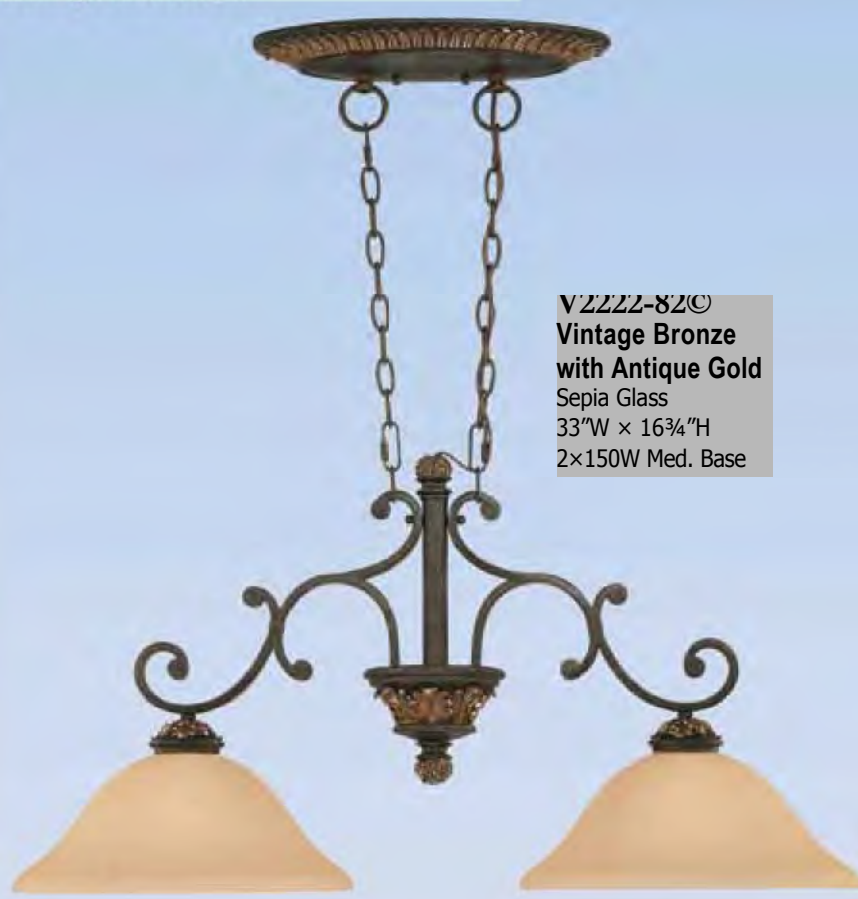

46½"L x 25"W x 30"H

10x100W Med. Base

V2225-82© Vintage
Bronze with
Antique Gold Sepia
Glass

41½"W x 43"H

5x100W Med. Base

V2153-82© Vintage
Bronze with
Antique Gold Sepia
Glass

25"W x 33½"H

3x100W Med. Base