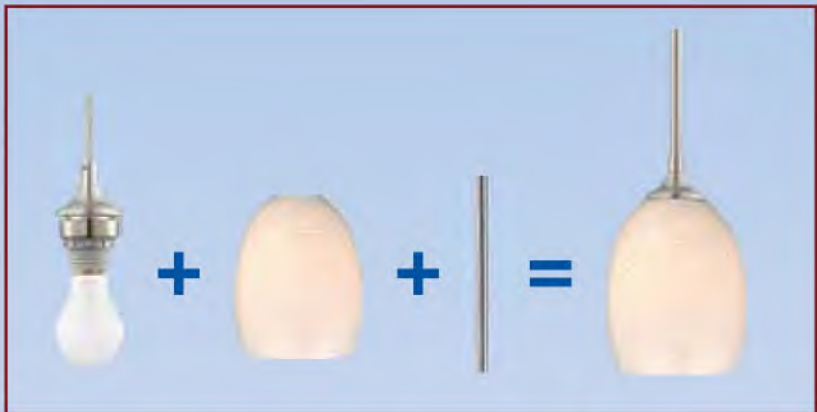

V1763-33© Brushed Nickel
29¾W x 5¼"H x 7"E
3x100W Med. Base ▲
Damp Location

V1764-33© Brushed Nickel
39½W x 5¼"H x 7"E
4x100W Med. Base ▲
Damp Location

V0170-33
Brushed Nickel
Canopy to mount 3 pendants