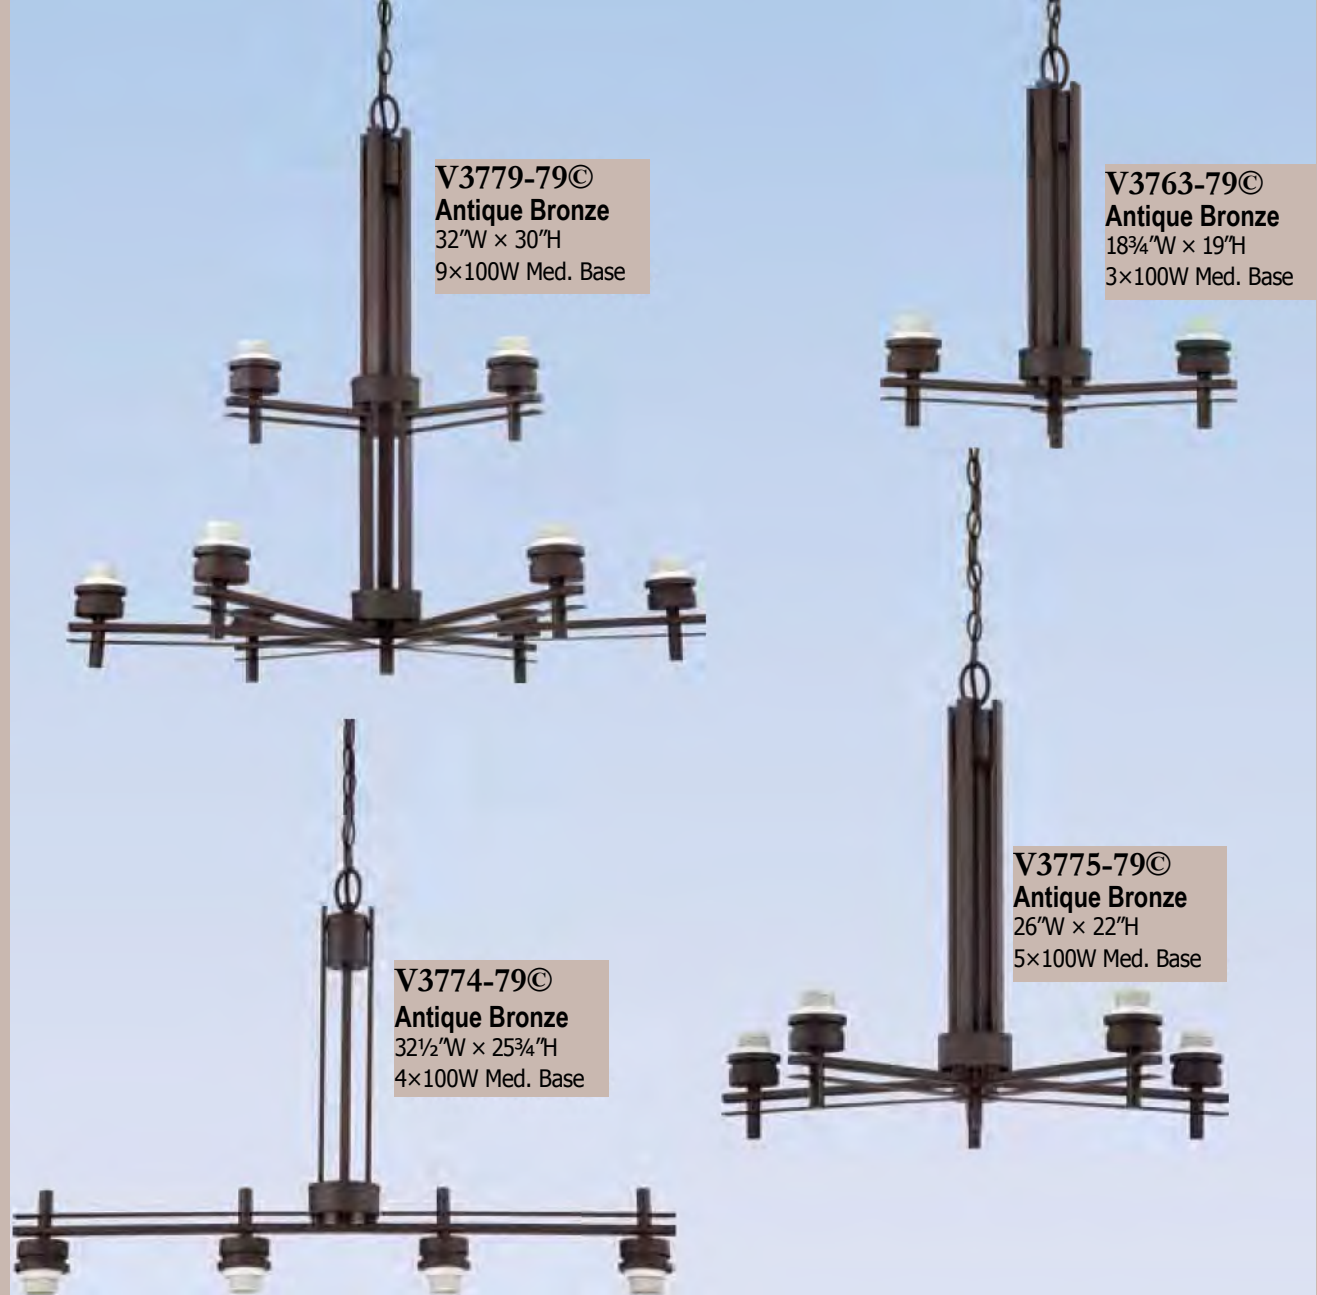

2×24W T5

★ Energy Efficient Fluorescent
120V/277V HPF Electronic

Carena

With V0018-40

With GS-791

V3779-79©
Antique Bronze
 32"W × 30"H
 9×100W Med. Base

V3763-79©
Antique Bronze
 18¾"W × 19"H
 3×100W Med. Base