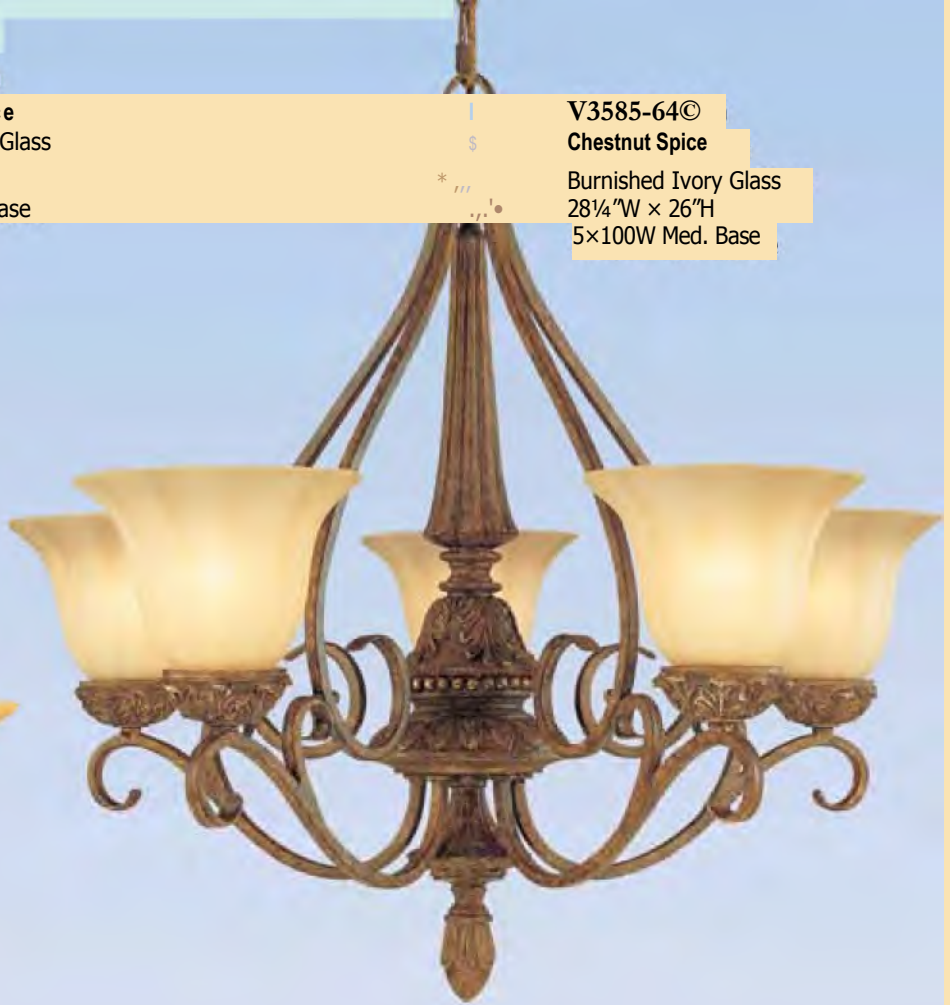

V3585-64©

Chestnut Spice
Burnished Ivory Glass
28¼"W x 26"H
5x100W Med. Base