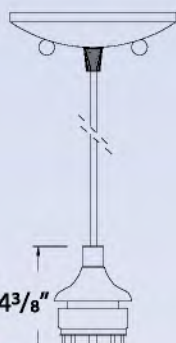

V2723-5

- Pendants are supplied with 10-foot cord
- Track pendant adapter optional

V2423-79©

Antique Bronze
1×13W G24q-1 Base
120V NPF Electronic Ballast
* - Light bulb not included

V2423-33©

Brushed Nickel
1×13W G24q-1 Base
120V NPF Electronic Ballast
Light bulb not included