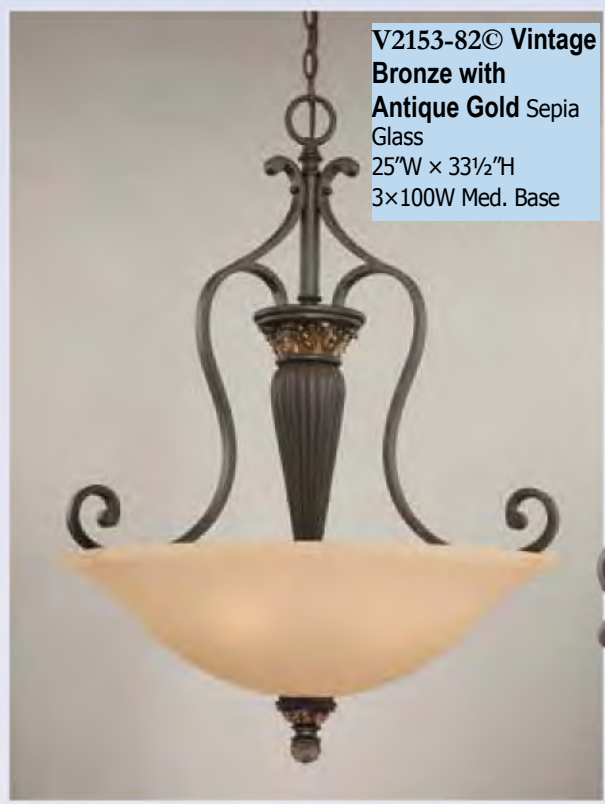

46½"L x 25"W x 30"H

10x100W Med. Base

V2225-82© Vintage
Bronze with
Antique Gold Sepia
Glass

41½"W x 43"H

5x100W Med. Base

V2153-82© Vintage
Bronze with
Antique Gold Sepia
Glass

25"W x 33½"H

3x100W Med. Base