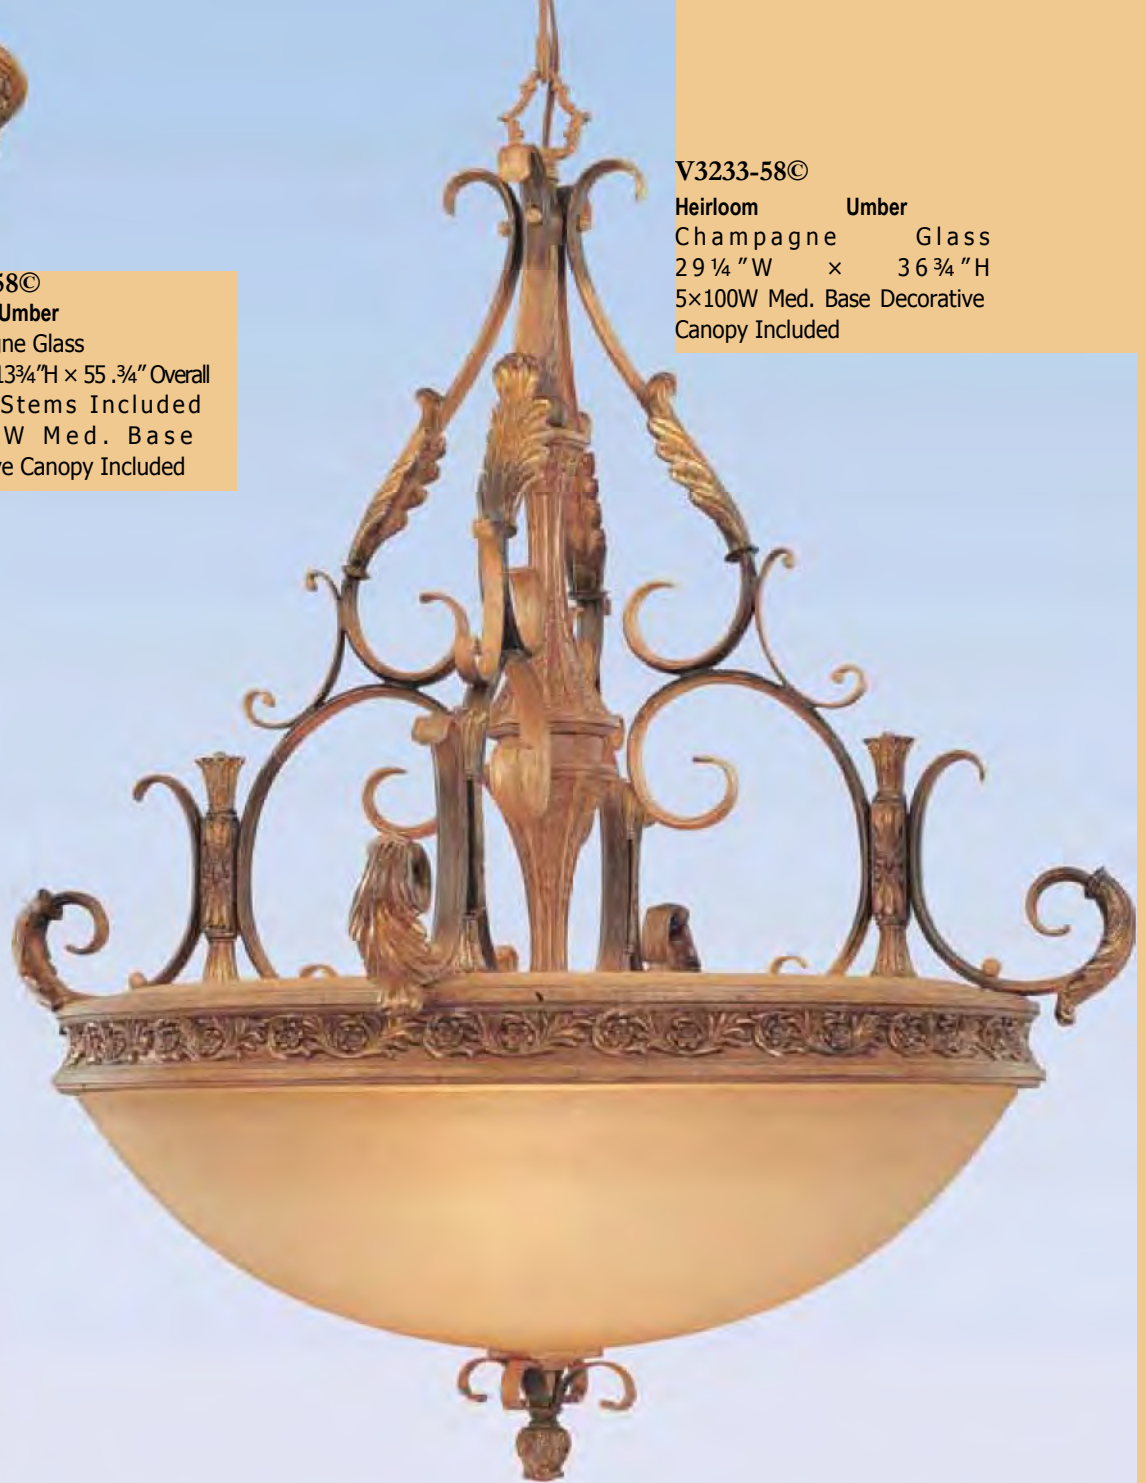

V3245-58©

Heirloom Umber

Champagne Glass 27"

W × 29"H 5×60W

Candelabra

Shown with Optional Shade

Decorative Canopy Included

V3231-58©
Heirloom Umber
 Champagne Glass
 7¼"W × 13¾"H × 55.¾" Overall
 36" of Stems Included
 1 × 100W Med. Base
 Decorative Canopy Included