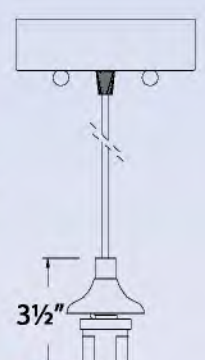

V2426
1x26W G24q-3 Base
120V/277V HPF Electronic Ballast

V2426-79
Antique Bronze
1x26W G24q-3 Base
120V/277V HPF Electronic Ballast
Light bulb not included

V2426-33
Brushed Nickel
1x26W G24q-3 Base
Light bulb not included