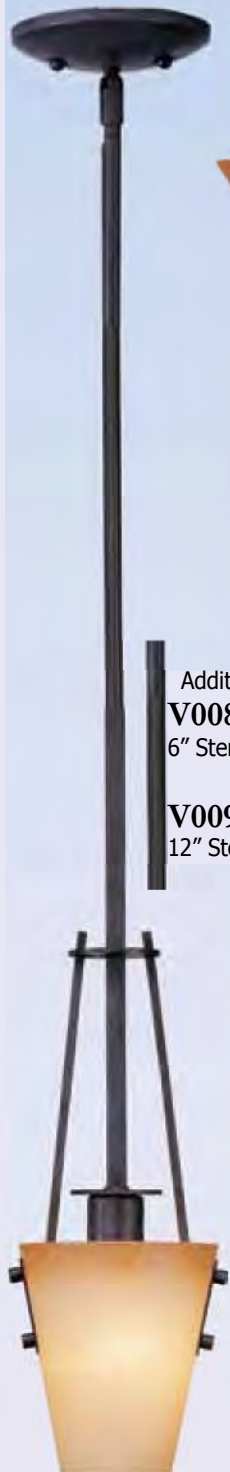

V5321-53© Frontier Iron
Sandstone Glass
5"W × 20½"H × 60" Overall
1×100W Med. Base
36" of Stems Included
Sloped Ceiling Canopy Included
Patent No.: US D518,591 S