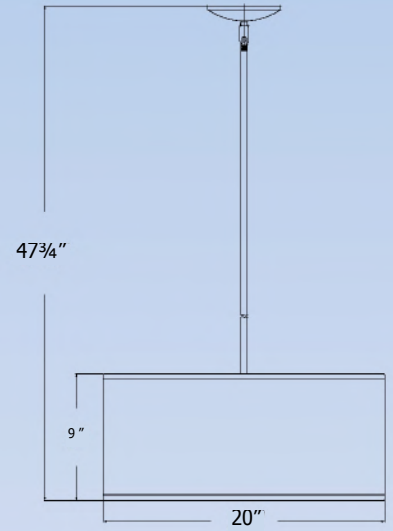

V0039-29
Basketweave Shade
20"W × 9"H