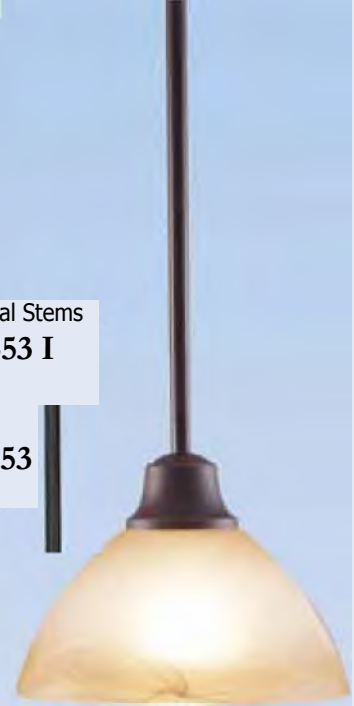

V2661-53©

Frontier Iron

Amber Alabaster Glass
7¾"W × 8¼"H × 9½"E
1×100W Med. Base
▲ Damp Location

Additional Stems

V0089-53 I

6" Stems

V0090-53

12" Stems