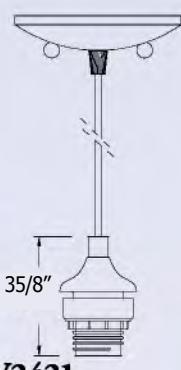

V2421
1x100W Med. Base

V2421-79
Antique Bronze
1x100W Med. Base Light
bulb not included

V2421-33
Brushed Nickel
1x100W Med. Base Light
bulb not included