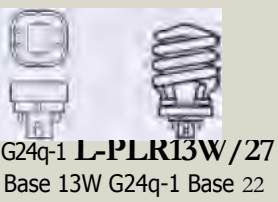

V2423-33©
Brushed Nickel
1×13W G24q-1 Base
120V NPF Electronic Ballast
Light bulb not included

G24q-1 **L-PLR13W/27**
Base 13W G24q-1 Base 22

♻️ Energy Efficient Fluorescent