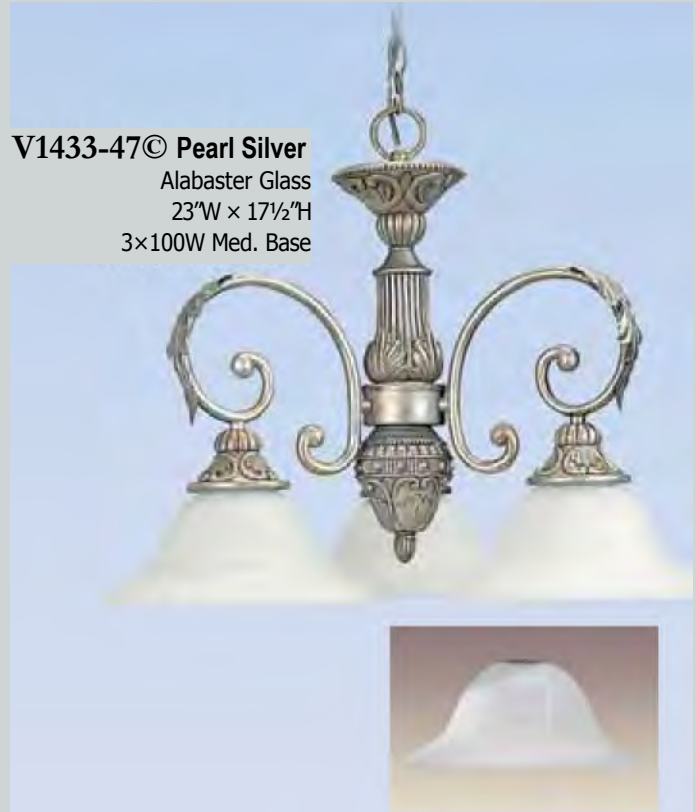

GS-183
9½"W × 4"H

V1433-47© Pearl Silver
Alabaster Glass
23"W × 17½"H
3×100W Med. Base