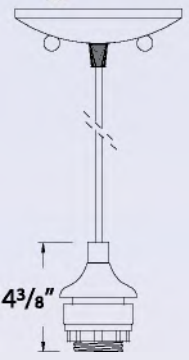

V2423
1x13W G24q-1 Base
120V NPF Electronic Ballast