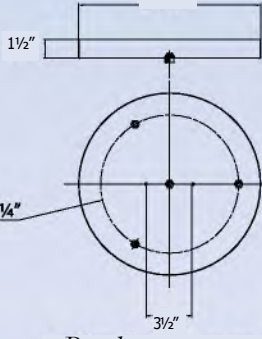

V0170-79
Antique Bronze
Canopy to mount 3 pendants
Ø13½"

Optional Stems

- Pendants are supplied with 10-foot cord
- Track pendant adapter optional