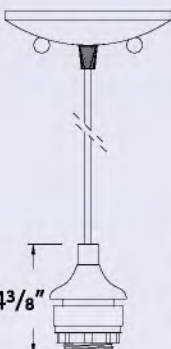

V2423
1×13W G24q-1 Base
120V NPF Electronic Ballast