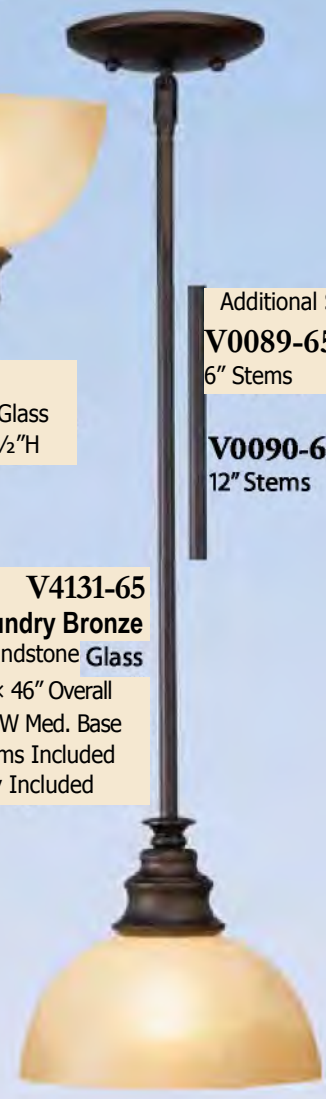

Additional Stems
V0089-65
6" Stems
V0090-65
12" Stems

V4131-65 Foundry Bronze
Sandstone Glass

V4153-65 Foundry Bronze
Sandstone Glass 24"W
x 10"H x 7"E 3x100W Med.
Base ▲ Damp
Location Patent No.: US
D518,594 S

7 1/4"W x 7"H x 46" Overall
1x100W Med. Base
36" of Stems Included
Sloped Ceiling Canopy Included