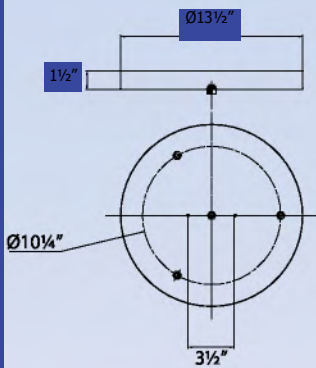

V0170-33
Brushed Nickel
Canopy to mount 3
pendants