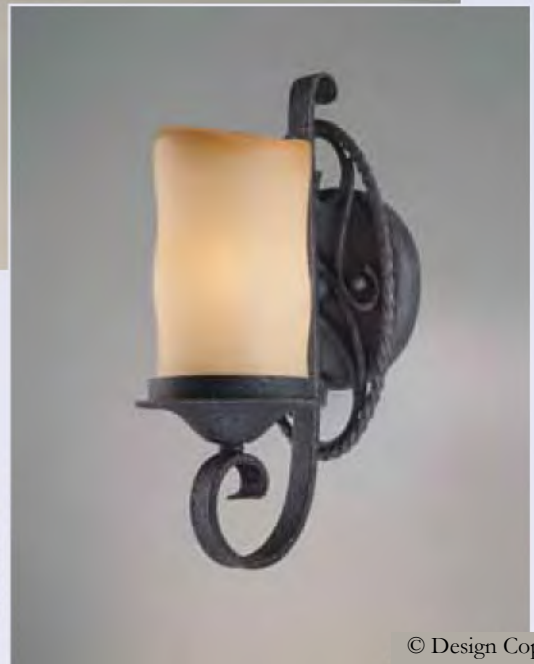

V4581-36©

Antique Iron

Sandstone Glass

5"W × 12½"H × 6½"E

1×100W Med. Base

▸ Damp Location