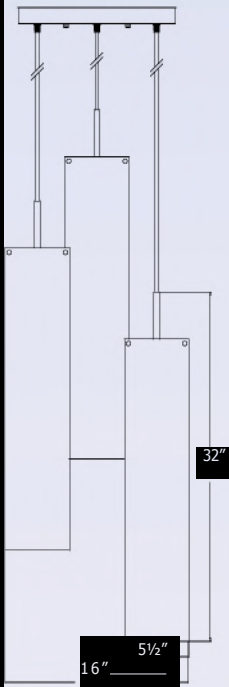

V4283-43©
Burnt Umber Misty Dawn Glass 20½"W × 26½"H 3×100W Med. Base

V4286-43©
Burnt Umber Misty Dawn Glass 30"W × 27"H 6×100W Med. Base

V4281-43©
Burnt Umber Misty Dawn Glass 6½"W × 7"H × 46" Overall 1×100W Med. Base
36" of Stems Included
Include Sloped Ceiling Canopy