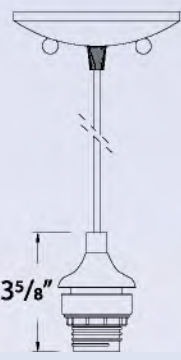

V0170-79
Antique Bronze
Canopy to mount 3 pendants
Ø13½"

Optional Stems
V0089-33
6" Stems] II:

V0090-33
12" Stems

Optional Stems

V0089-79
6" Stems

V0090-79
12" Stems

- Pendants are supplied with 10-foot cord
- Track pendant adapter optional