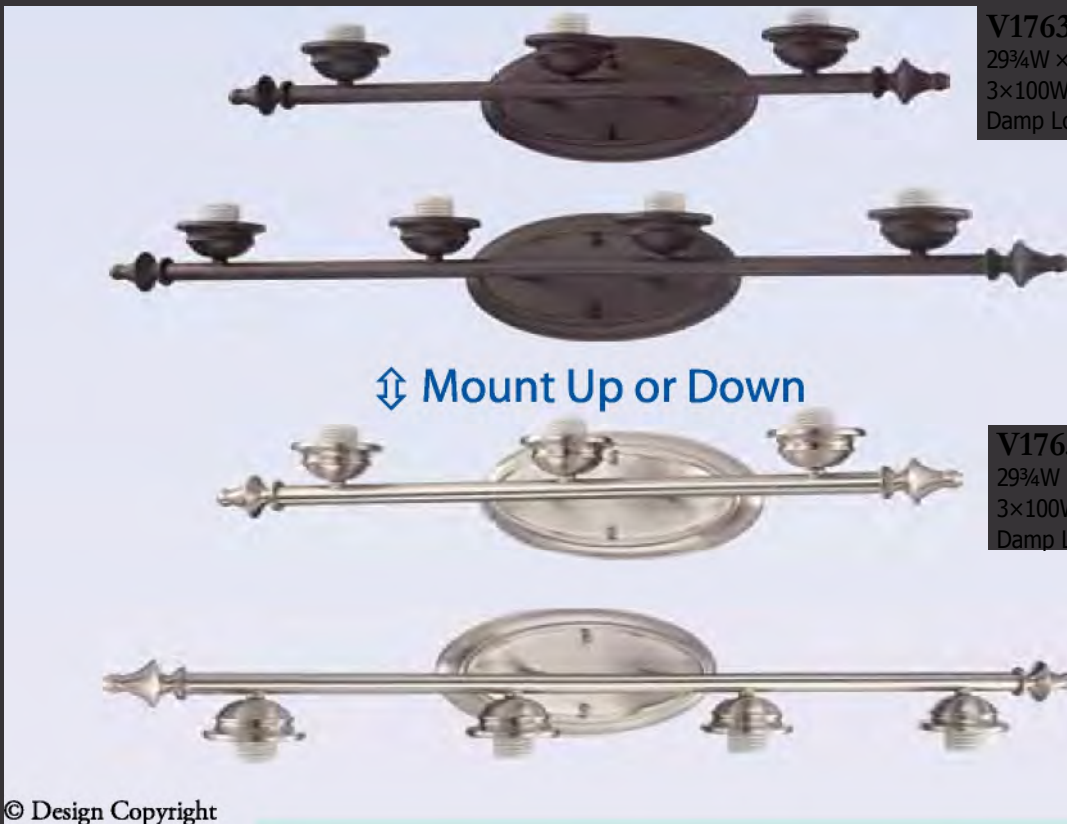

V1763-79© Antique Bronze
29¾W x 5¼"H x 7"E
3x100W Med. Base ▲
Damp Location

V1764-79© Antique Bronze
39½W x 5¼"H x 7"E
4x100W Med. Base ▲
Damp Location

V1763-33© Brushed Nickel
29¾W x 5¼"H x 7"E
3x100W Med. Base ▲
Damp Location

V1764-33© Brushed Nickel
39½W x 5¼"H x 7"E
4x100W Med. Base ▲
Damp Location