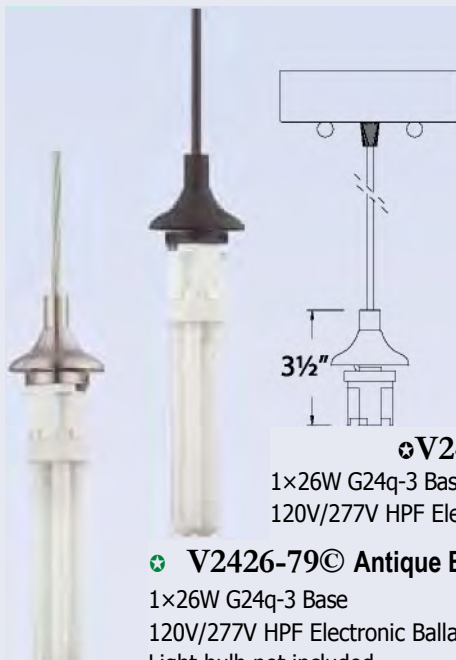

GS-543
Etched White Cased Glass
5"W x 8 1/2"H

GS-546
Etched Blue Cased Glass
5"W x 8 1/2"H

GS-547
Etched Amber Cased Glass
5"W x 8 1/2"H

GS-545
Etched Red Cased Glass
5"W x 8 1/2"H

- Pendants are supplied with 10-foot cord
- Track pendant adapter optional