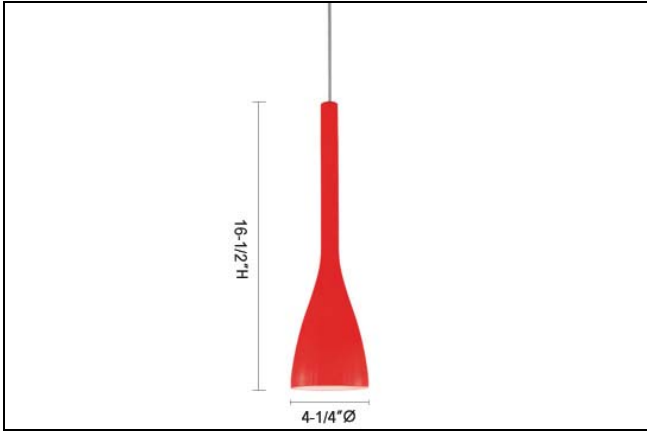

**LOW VOLTAGE MONORAIL
QUICK ADAPT PENDANTS • QAP 237**

CATALOG INFORMATION

MODEL	LAMP	MAX WATT	DIMENSIONS	SHADE FINISH	SOCKET FINISH
QAP 237	JC Bi-Pin 12V/24V	50W	4-1/4"Ø x 16-1/2"H	BK – Black RD – Red WH – White	CH – Chrome SN – Satin Nickel

Ordering Instructions MODEL – SHADE / SOCKET
Example: QAP 237 – BK / CH

DESCRIPTION

- Long stem conical glass shade.
- Quick Adapt Pendant includes a Quick Adapt Jack, 8' cable, socket assembly, hang-straight tube, protective lamp shield and Halogen JC Bi-Pin 12V 50W lamp. Cable may be field-cut.
- May be used with Jesco Monorail Systems, Standard Track Systems, or with Monopoint/Multipoint Systems – See COMPATIBLE SYSTEMS.