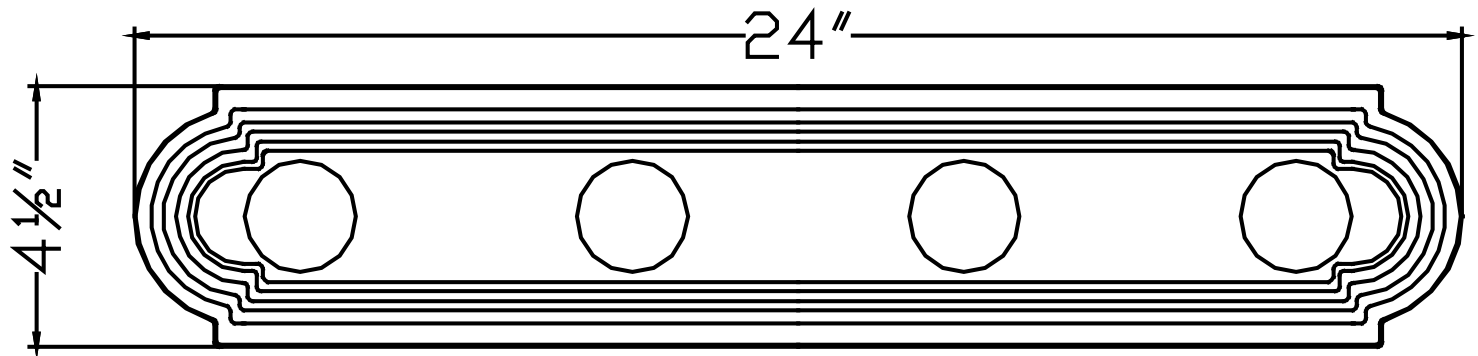

Dimensions:

- Width: 24"
- Height: 4½"
- Extends: 2½"

Electrical:

- Bulbs: 4 medium base 100w – not included
- Luminaire functions as wiring compartment

Mounting:

- Wall mount only

Compliance:

-  cULus
- Damp Location