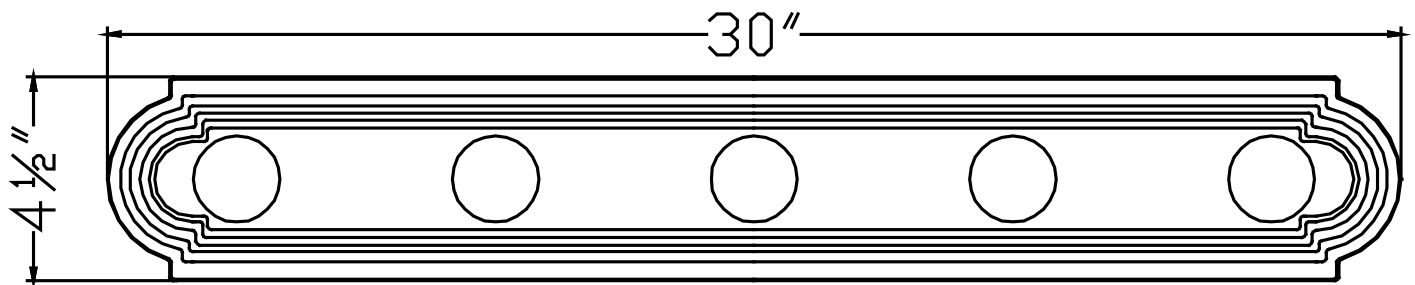

Dimensions:

- Width: 30"
- Height: 4½"
- Extends: 2½"

Electrical:

- Bulbs: 5 medium base 100w – not included
- Luminaire functions as wiring compartment

Mounting:

- Wall mount only

Compliance:

-  UL US
- Damp Location