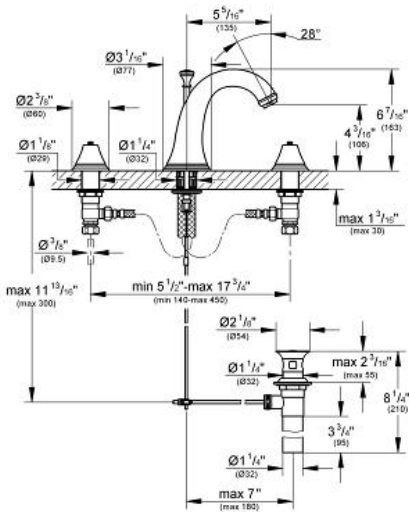

GENEVA
Three-hole basin mixer 1/2"
MODEL # 20801

Pure Freude an Wasser

GROHE America, Inc | 200 North Gary Avenue, Suite G, Roselle, IL 60172
Phone: +1 (800) 444-7643 | Fax: +1 (800) 225-2778 | us-customerservice@grohe.com

Product Description:
Three-hole basin mixer 1/2"

Standard Specification:

- Handles sold separately
- Non-swivel high spout with flow control
- 1/2" ceramic cartridge (90° turn)
- 1 1/4" pop-up waste set
- Union nut with 7/16" drilling
- Pressure resistant flexible connection hoses (between spout and side valves)
- For Geneva cross and lever handles (18 733 / 18 734)
- **GROHE StarLight®** finish
- Max Flow Rate 1.5 gpm (5.7 L/min)

Applicable Codes & Standards:

- Energy Policy Act of 1992
- NSF 61
- ASME A112.18.1/CSA B125.1
- US Federal and State material regulations
- EPA WaterSense®
- CalGreen

Color:

- 20801 ZBA chrome
- 20801 BEA chrome
- 20801 00A chrome
- 20801 000 chrome
- 20801 BE0 sterling / brilliant nickel
- 20801 ENA brushed nickel
- 20801 EN0 brushed nickel
- 20801 ZB0 oil rubbed bronze