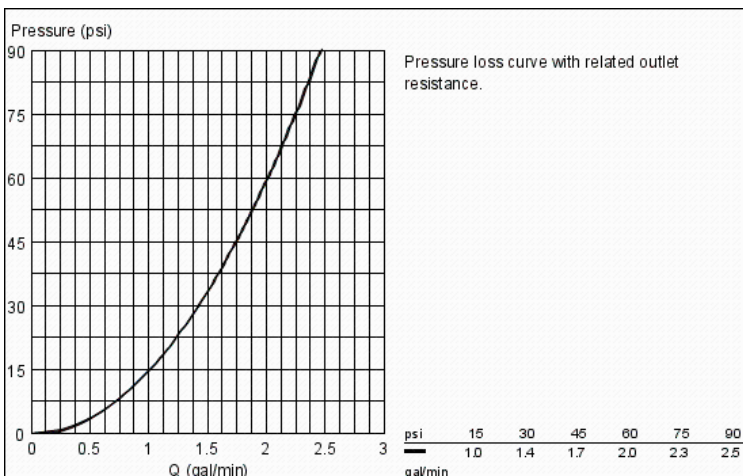

Product Description:
Three-hole basin mixer 1/2"

Standard Specification:

- Handles sold separately
- Non-swivel high spout with flow control
- 1/2" ceramic cartridge (90° turn)
- 1 1/4" pop-up waste set
- Union nut with 7/16" drilling
- Pressure resistant flexible connection hoses (between spout and side valves)
- For Geneva cross and lever handles (18 733 / 18 734)
- **GROHE StarLight®** finish
- Max Flow Rate 1.5 gpm (5.7 L/min)

Applicable Codes & Standards:

- Energy Policy Act of 1992
- NSF 61
- ASME A112.18.1/CSA B125.1
- US Federal and State material regulations
- EPA WaterSense®
- CalGreen

Color:

- 20801 ZBA chrome
- 20801 BEA chrome
- 20801 00A chrome
- 20801 000 chrome
- 20801 BE0 sterling / brilliant nickel
- 20801 ENA brushed nickel
- 20801 EN0 brushed nickel
- 20801 ZB0 oil rubbed bronze