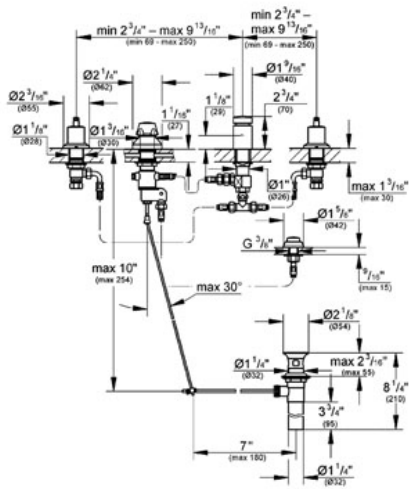

ATRIO 3-Hole Bidet Mixer M-Size

MODEL # 24016

GROHE America, Inc | 200 North Gary Avenue, Suite G, Roselle, IL 60172
Phone: +1 (800) 444-7643 | Fax: +1 (800) 225-2778 | us-customerservice@grohe.com

Pure Freude an Wasser

Product Description:
3-Hole Bidet Mixer
M-Size

Standard Specification:

- GROHE StarLight® finish
- Diverter: rim flush/bidet spray
- Handles sold separately
- Check installation compatibility with bidet fixture

Applicable Codes & Standards:

- Energy Policy Act of 1992
- ASME A112.18.1/CSA B125.1

Color:

- 24016 000 chrome
- 24016 EN0 Brushed Nickel