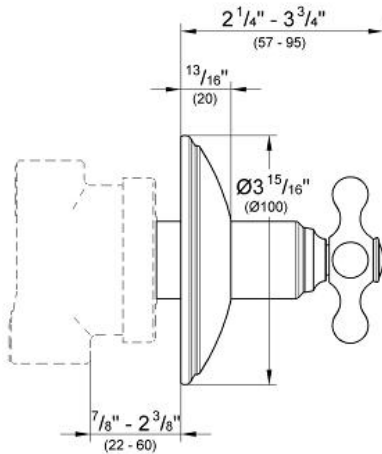

Product Description: 3-Way Diverter

Standard Specification:

- For use with Diverter Rough-In Valve (29 712)
- Adjustable installation depth: 7/8" - 2 3/8"
- For color matching handle/lift rod caps to replace the standard white caps, see item (45 952)
- **GROHE StarLight®** finish

Applicable Codes & Standards:

- Energy Policy Act of 1992
- ASME A112.18.1/CSA B125.1

Color:

- 19222 000 chrome
- 19222 BE0 sterling / brilliant nickel
- 19222 EN0 brushed nickel
- 19222 ZB0 oil rubbed bronze