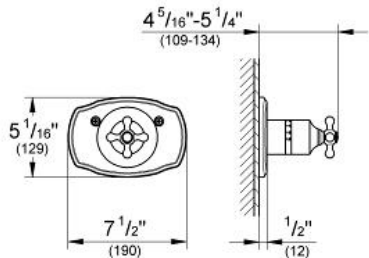

**Product Description:**  
Central Thermostatic Mixer

**Standard Specification:**

- For use with 3/4" Thermostatic Rough-In Valve 34 124
- Only useable with separate shut-off valves

**Applicable Codes & Standards:**