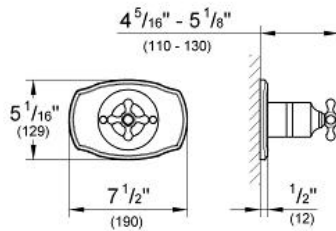

SEABURY
Pressure Balance Valve Trimset
MODEL # 19707

Pure Freude an Wasser

GROHE

GROHE America, Inc | 200 North Gary Avenue, Suite G, Roselle, IL 60172
Phone: +1 (800) 444-7643 | Fax: +1 (800) 225-2778 | us-customerservice@grohe.com

Product Description:
Pressure Balance Valve Trimset

Standard Specification:

- For color matching handle/lift rod caps to replace the standard white caps, see item (45 952)
- **GROHE StarLight®** finish
- For use with Grohsafe Rough-In Valve (35 015)

Applicable Codes & Standards:

- Energy Policy Act of 1992
- ASME A112.18.1/CSA B125.1

Color:

- 19707 000 chrome
- 19707 BE0 sterling / brilliant nickel
- 19707 EN0 brushed nickel
- 19707 ZB0 oil rubbed bronze