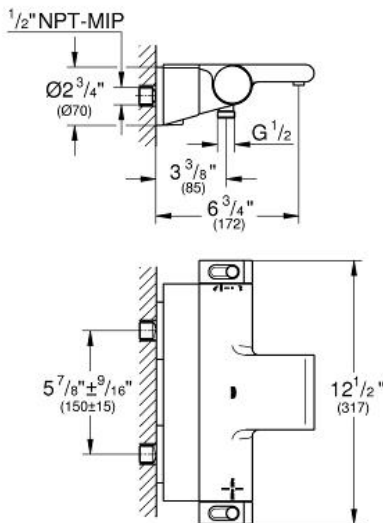

THERMOSTATIC TEMPERATURE Thermostat bath valve

MODEL # 34521

Pure Freude an Wasser

GROHE

GROHE America, Inc | 200 North Gary Avenue, Suite G, Roselle, IL 60172
Phone: +1 (800) 444-7643 | Fax: +1 (800) 225-2778 | us-customerservice@grohe.com

ADA

Product Description: Thermostat bath valve

Standard Specification:

- GROHE CoolTouch® safety housing
- GROHE StarLight® finish
- GROHE TurboStat® C3 compact cartridge with wax thermoelement
  1/2" ceramic cartridge (180° turn)
- GROHE AquaDimmer Eco with multi-function: Flow control, Bath/Shower diverter and integrated GROHE EcoButton
- Volume control
- Bath/shower diverter
- SafeStop at 100°F
- Includes metal shelving system
- Switch between hand shower and shower head shower via built-in diverter
- Adjustable volume control through diverter (GROHE AquaDimmer®)
- 12 1/2" Width
- 6 3/4" Spout Reach
- Cascade water delivery through tub spout
- 6" distance between hot and cold water inlet
- Tub Spout Flow Rate: 5.3 gpm (20 L/min) at 45 PSI
- 1/2" outlet for connection to a shower hose

Applicable Codes & Standards:

- Energy Policy Act of 1992
- ASME A112.18.1/CSA B125.1
- ICC/ANSI A117.1

Color:

- 34521 001 chrome