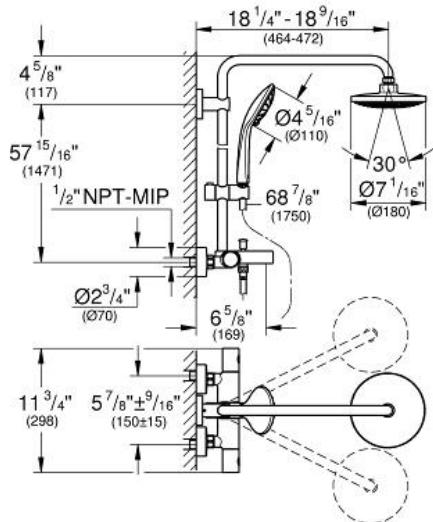

### Product Description:

Shower system with bath thermostat for wall mounting

### Standard Specification:

- 17 3/4" horizontal swivel shower arm
- Head shower 1 spray (27 492)
- Rain spray pattern
- Chrome plated spray face
- With ball joint
- Rotation angle  $\pm 15^\circ$
- Hand shower 2 sprays (27 238)
- Rain, SmartRain
- Adjustable in height with gliding element
- **GROHE EcoJoy**<sup>®</sup> 2.4 g flow limiter
- **GROHE CoolTouch**<sup>®</sup>
- **GROHE DreamSpray**<sup>®</sup> perfect flow
- GROHE SprayDimmer
- **GROHE StarLight**<sup>®</sup> finish
- **SpeedClean**<sup>®</sup> anti-lime system
- Rotation cone for Twistfree-function
- Wall installation
- Exposed thermostatic temperature control with SafeStop<sup>®</sup> at 100°F / 38°C
- Includes manual tub/shower diverter
- 6 5/8" Tub Spout reach
- 62 1/2" Overall rail height
- Tub Spout Flow Rate: 5.3 gpm (20 L/min) at 45 PSI
- Switch between hand shower and shower head shower via built-in diverter
- Bar with adjustable height hand shower holder

### Color:

- 26177 000 chrome